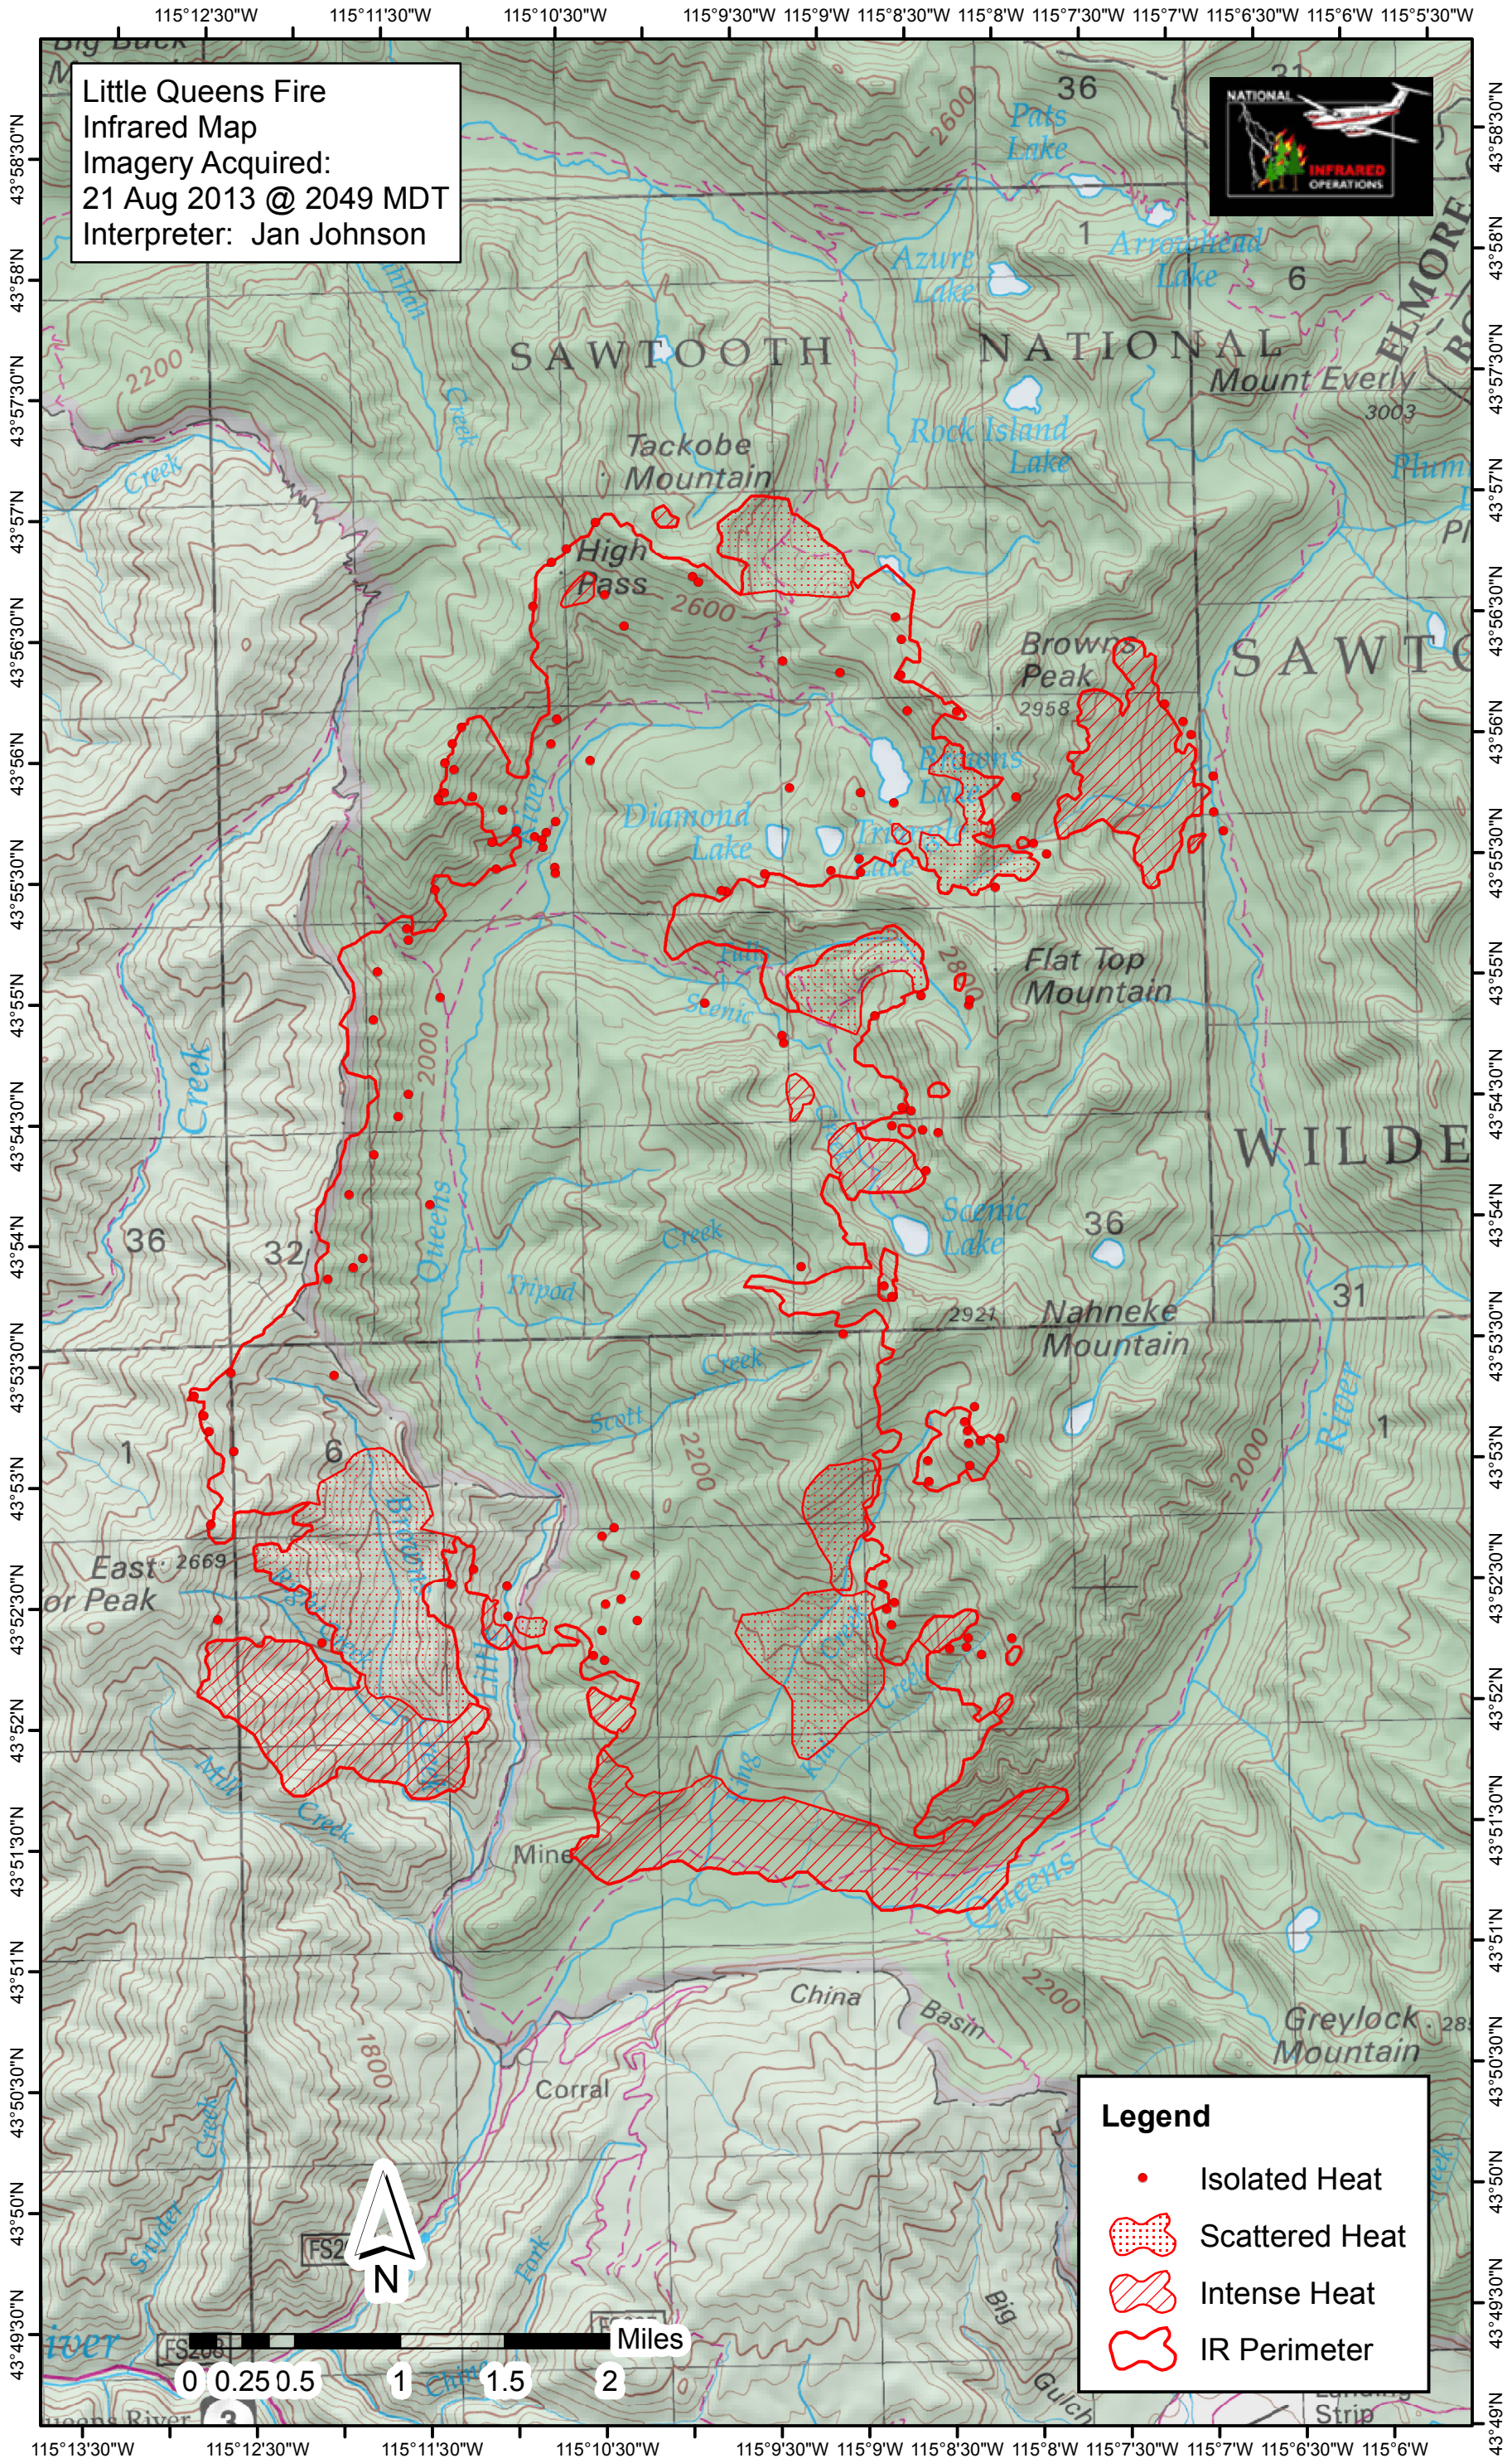

Little Queens Fire  
Infrared Map  
Imagery Acquired:  
21 Aug 2013 @ 2049 MDT  
Interpreter: Jan Johnson

**Legend**

- Isolated Heat
- Scattered Heat
- Intense Heat
- IR Perimeter