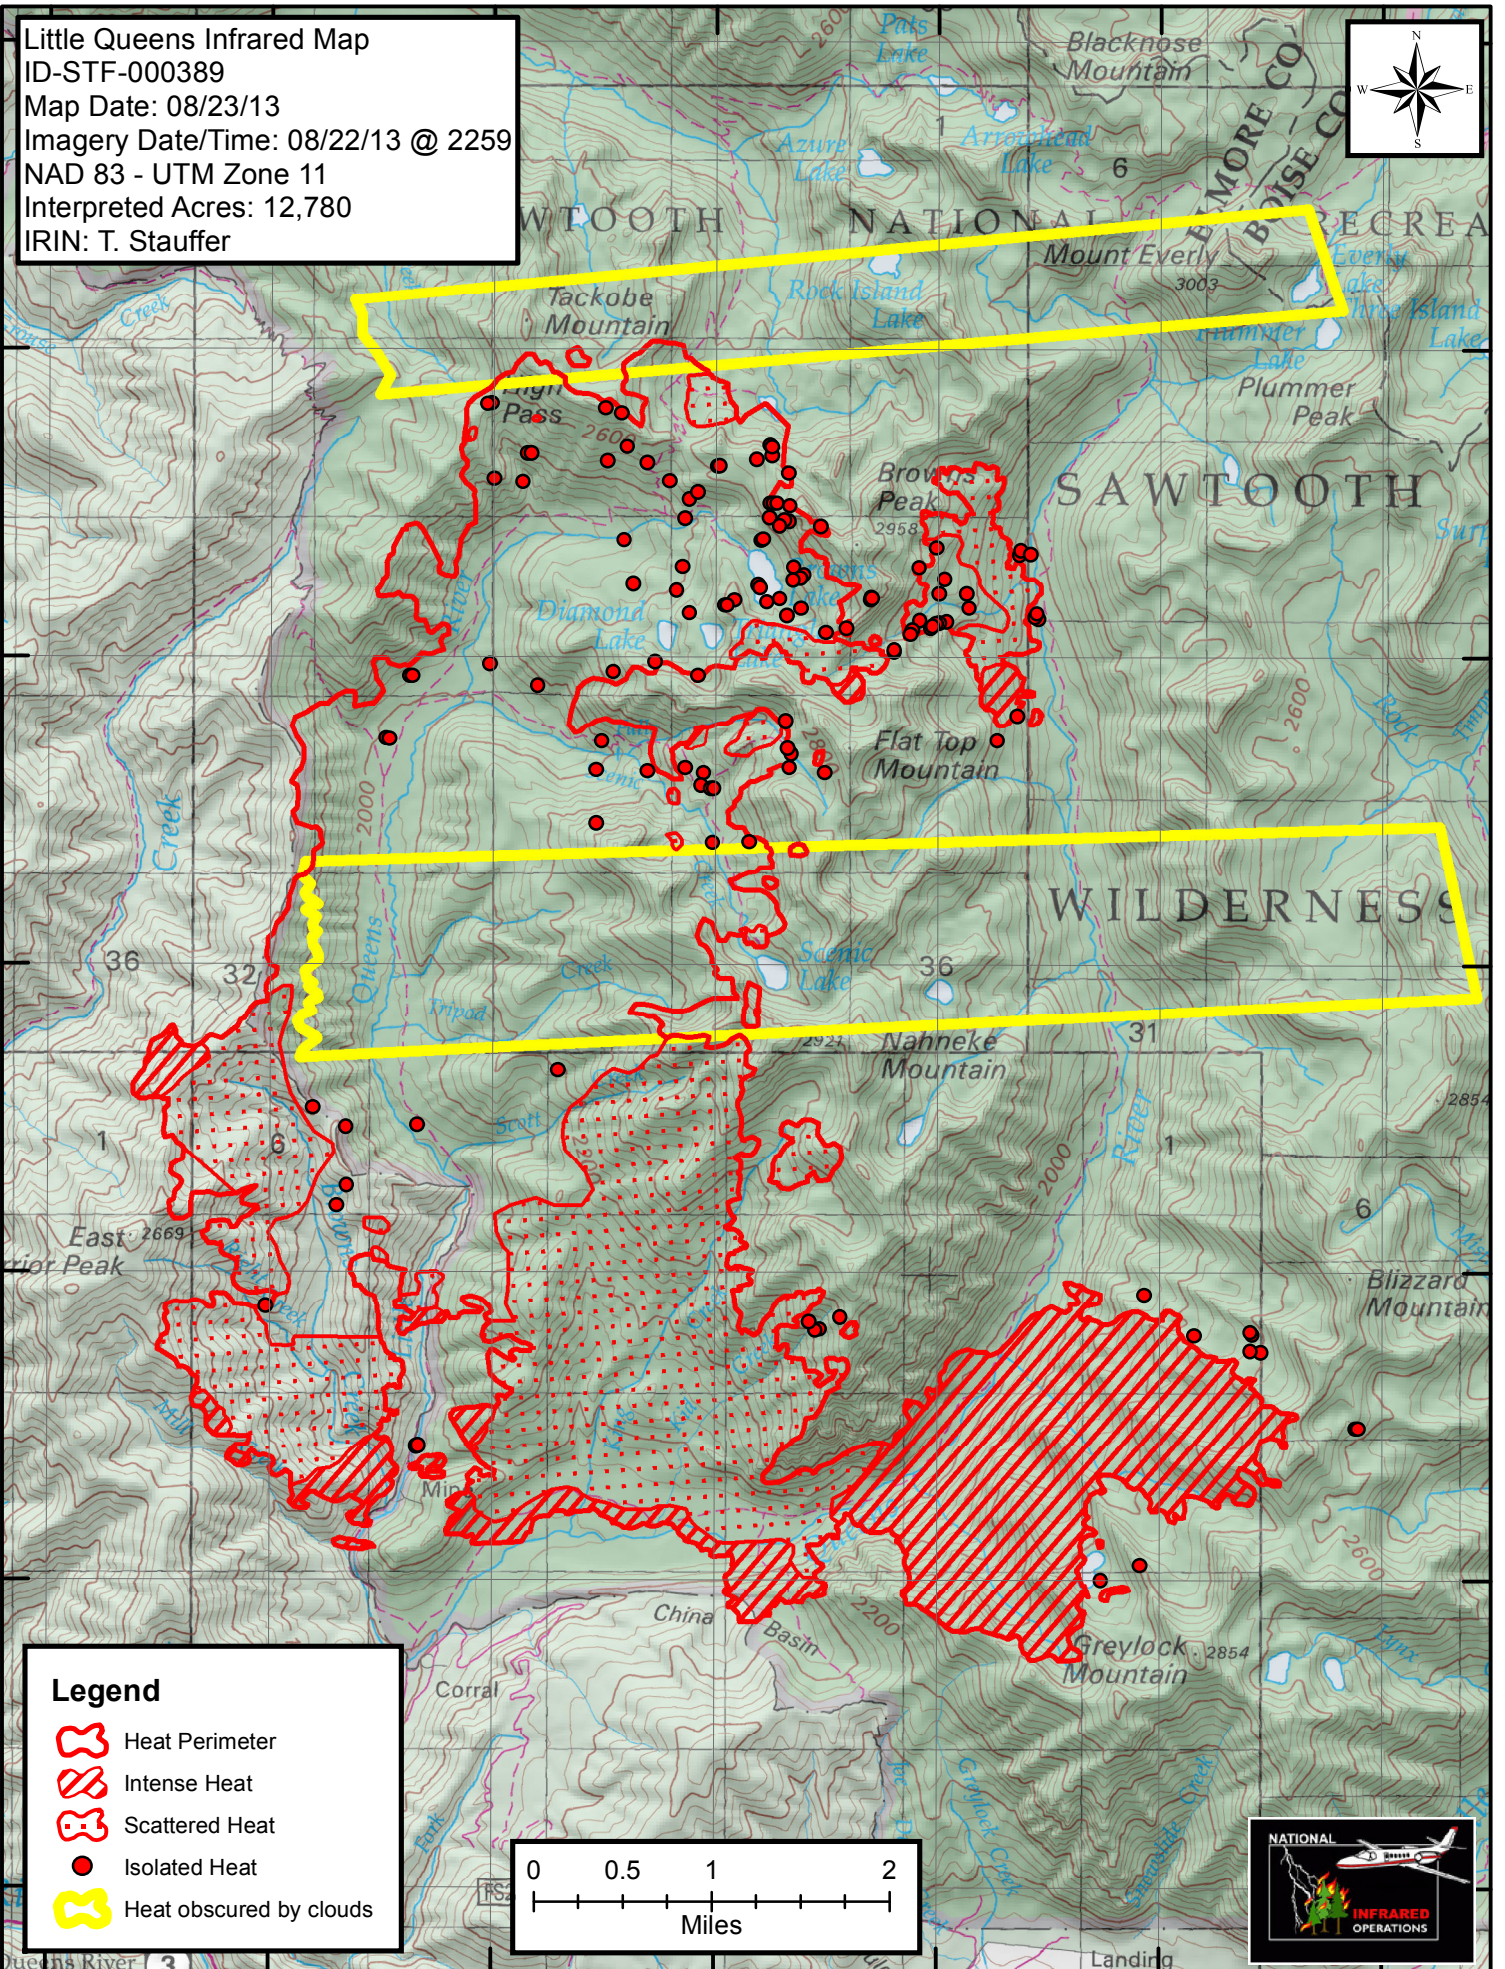

Little Queens Infrared Map
 ID-STF-000389
 Map Date: 08/23/13
 Imagery Date/Time: 08/22/13 @ 2259
 NAD 83 - UTM Zone 11
 Interpreted Acres: 12,780
 IRIN: T. Stauffer

Legend

- Heat Perimeter
- Intense Heat
- Scattered Heat
- Isolated Heat
- Heat obscured by clouds

115°13'30"W 115°12'0"W 115°10'30"W 115°9'0"W 115°7'30"W 115°6'0"W 115°4'30"W

43°58'30"N
 43°57'0"N
 43°55'30"N
 43°54'0"N
 43°52'30"N
 43°51'0"N
 43°49'30"N