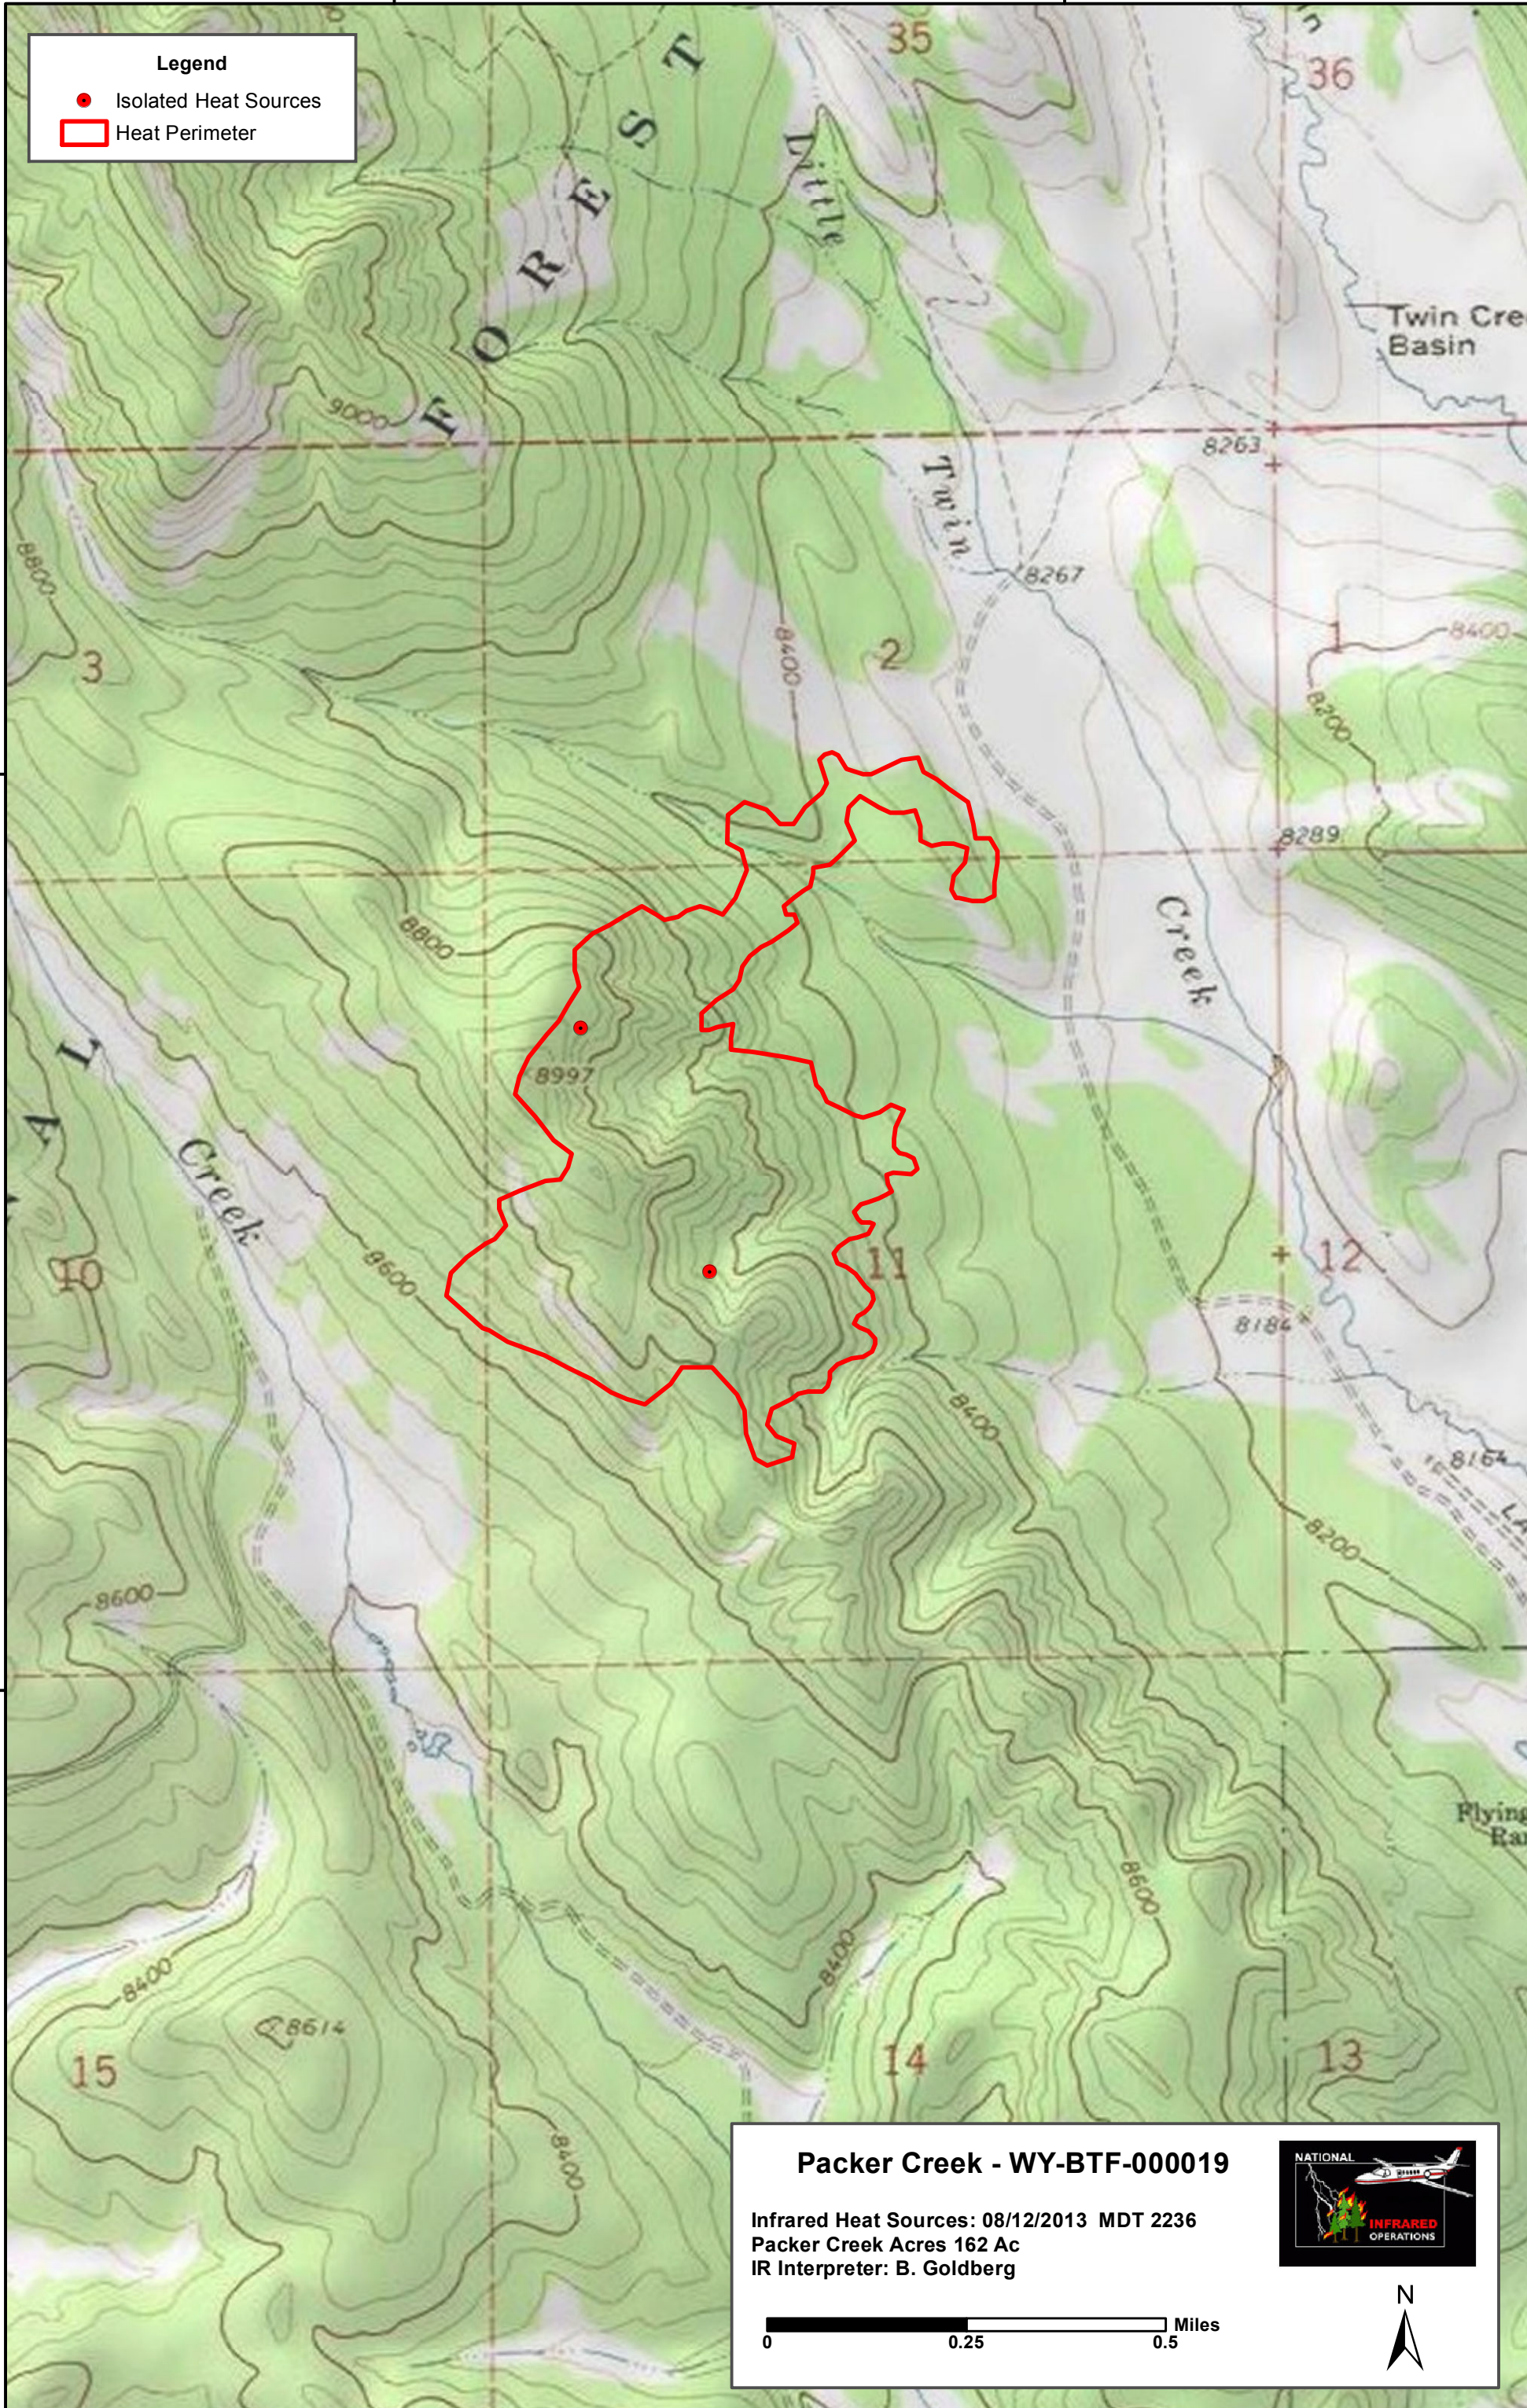

110°9'0"W

110°8'0"W

Legend

- Isolated Heat Sources
- Heat Perimeter

43°12'0"N

43°12'0"N

43°11'0"N

43°11'0"N

110°9'0"W

110°8'0"W

Packer Creek - WY-BTF-000019

Infrared Heat Sources: 08/12/2013 MDT 2236
 Packer Creek Acres 162 Ac
 IR Interpreter: B. Goldberg