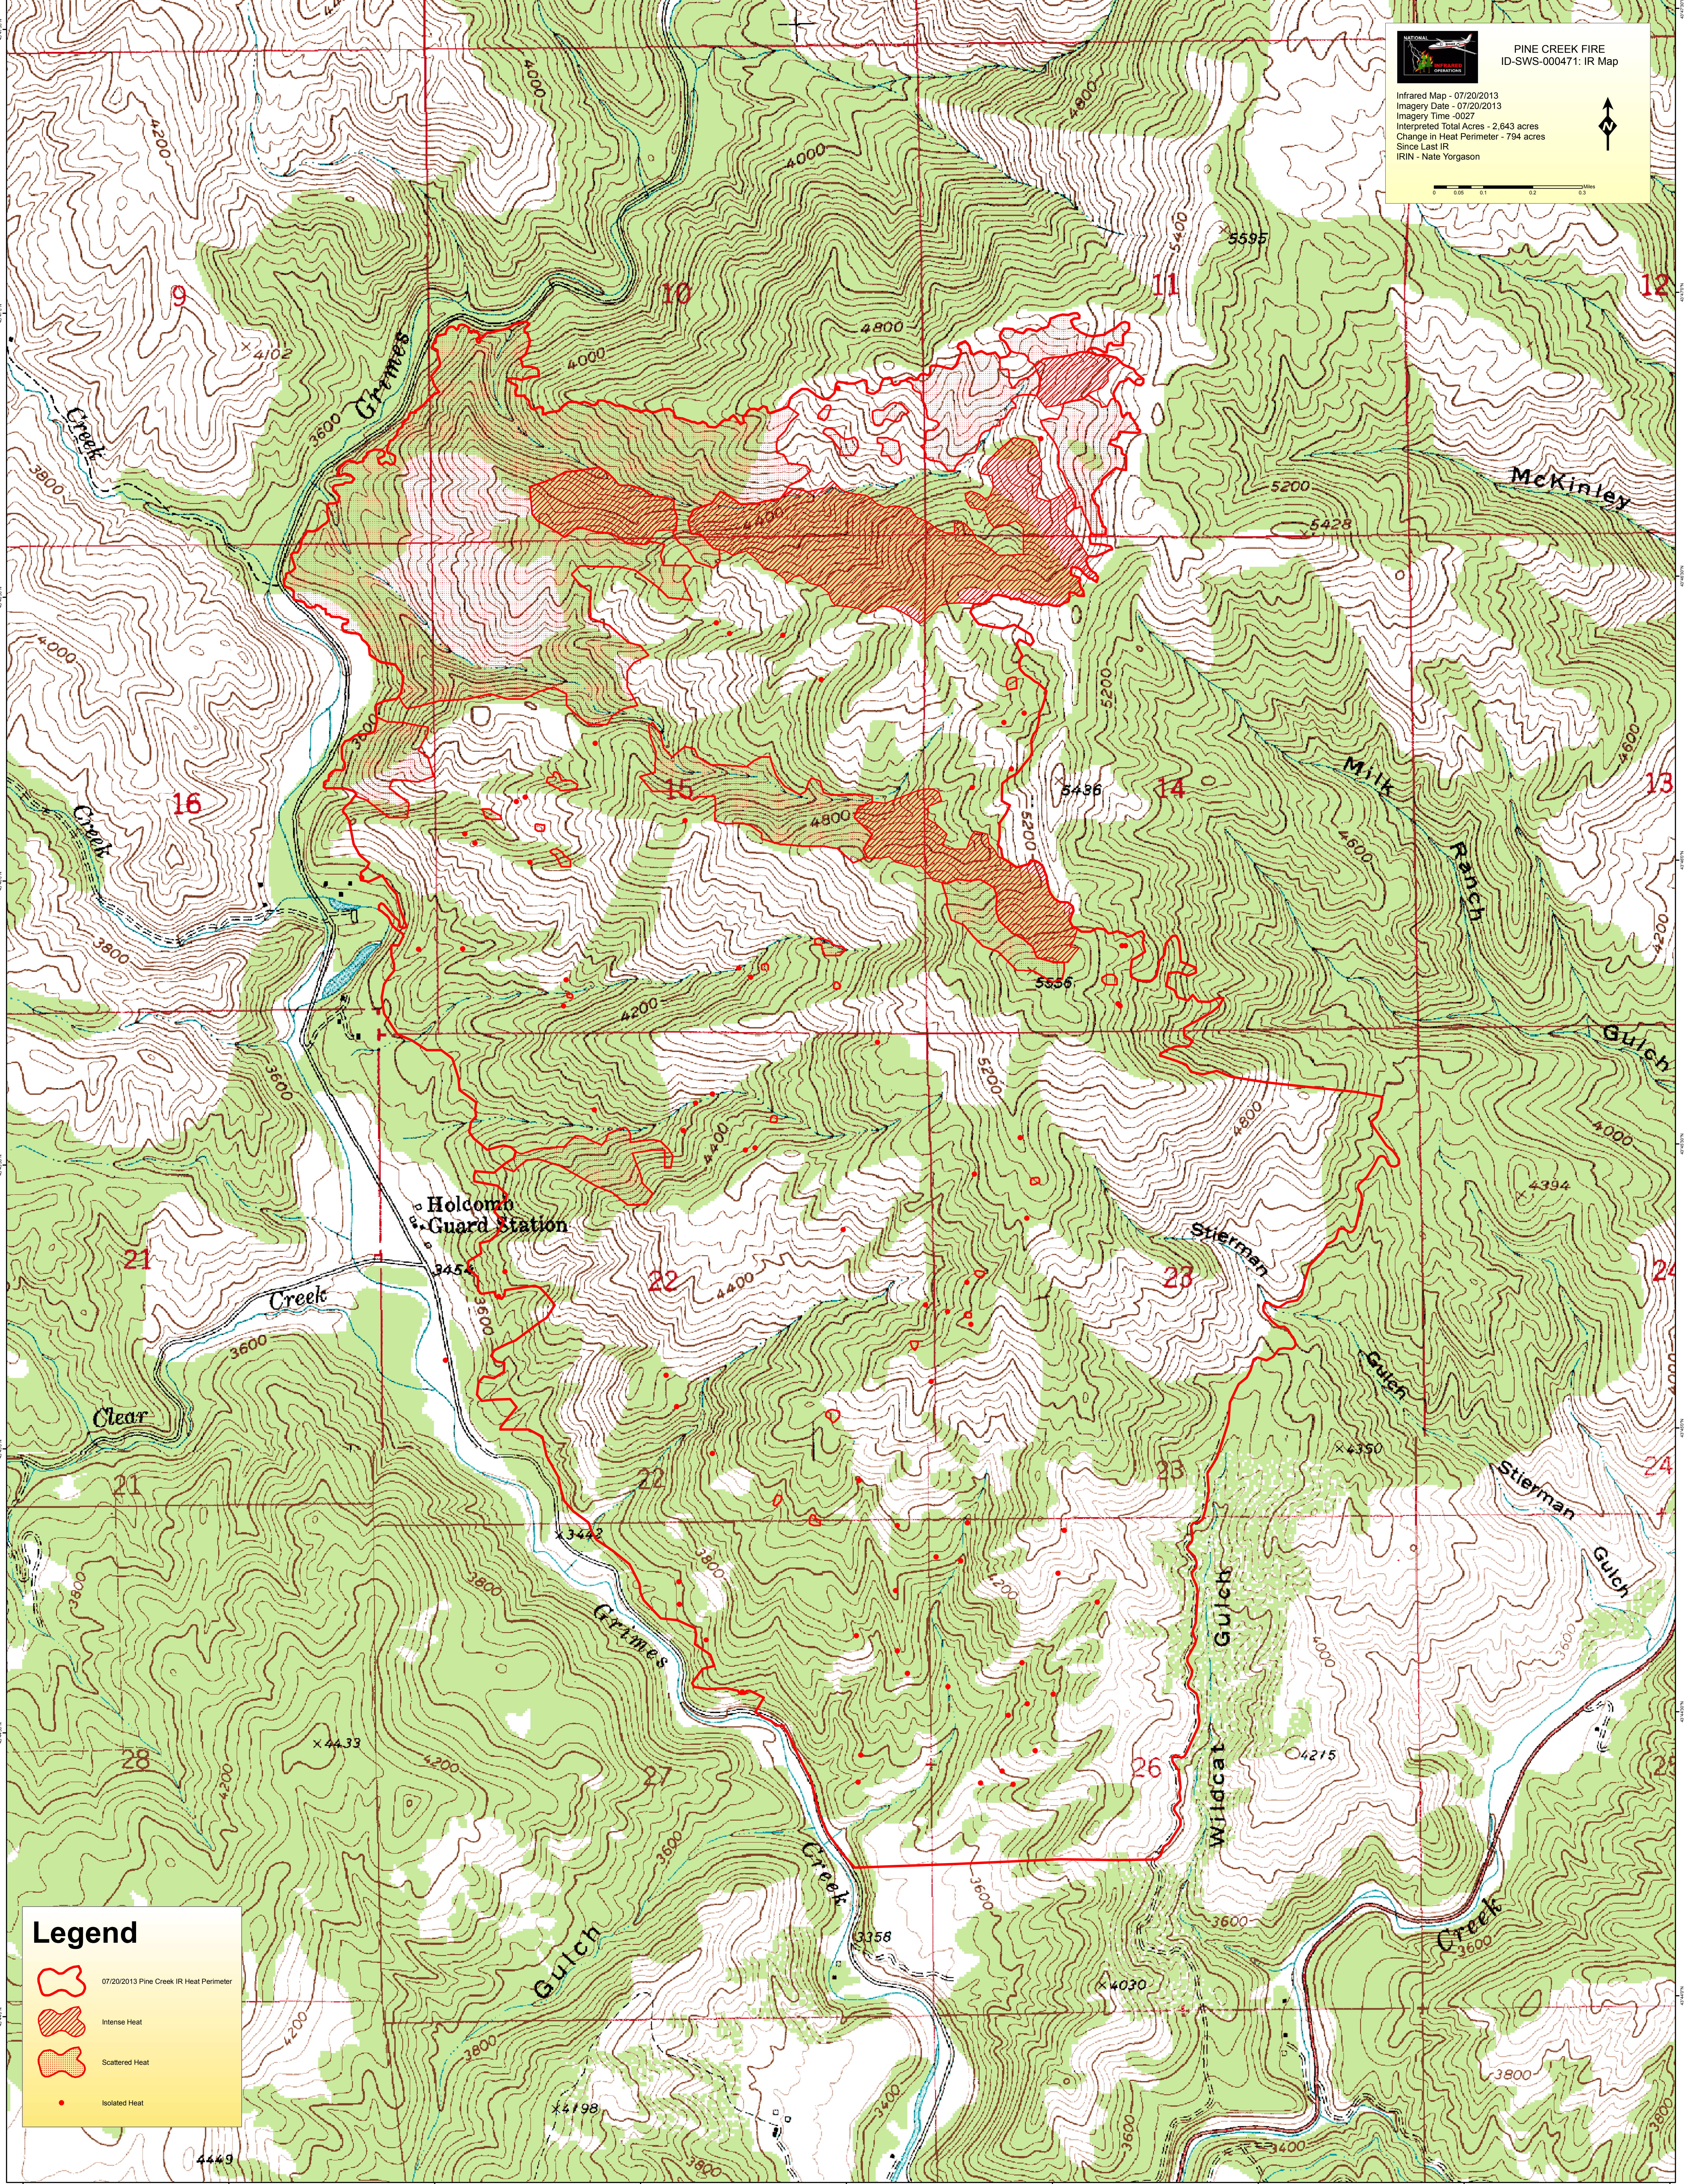

**PINE CREEK FIRE**  
ID-SWS-000471: IR Map

Infrared Map - 07/20/2013  
Imagery Date - 07/20/2013  
Imagery Time - 0027  
Interpreted Total Acres - 2,643 acres  
Change in Heat Perimeter - 794 acres  
Since Last IR  
IRIN - Nate Yorgason

**Legend**

- 07/20/2013 Pine Creek IR Heat Perimeter
- Intense Heat
- Scattered Heat
- Isolated Heat