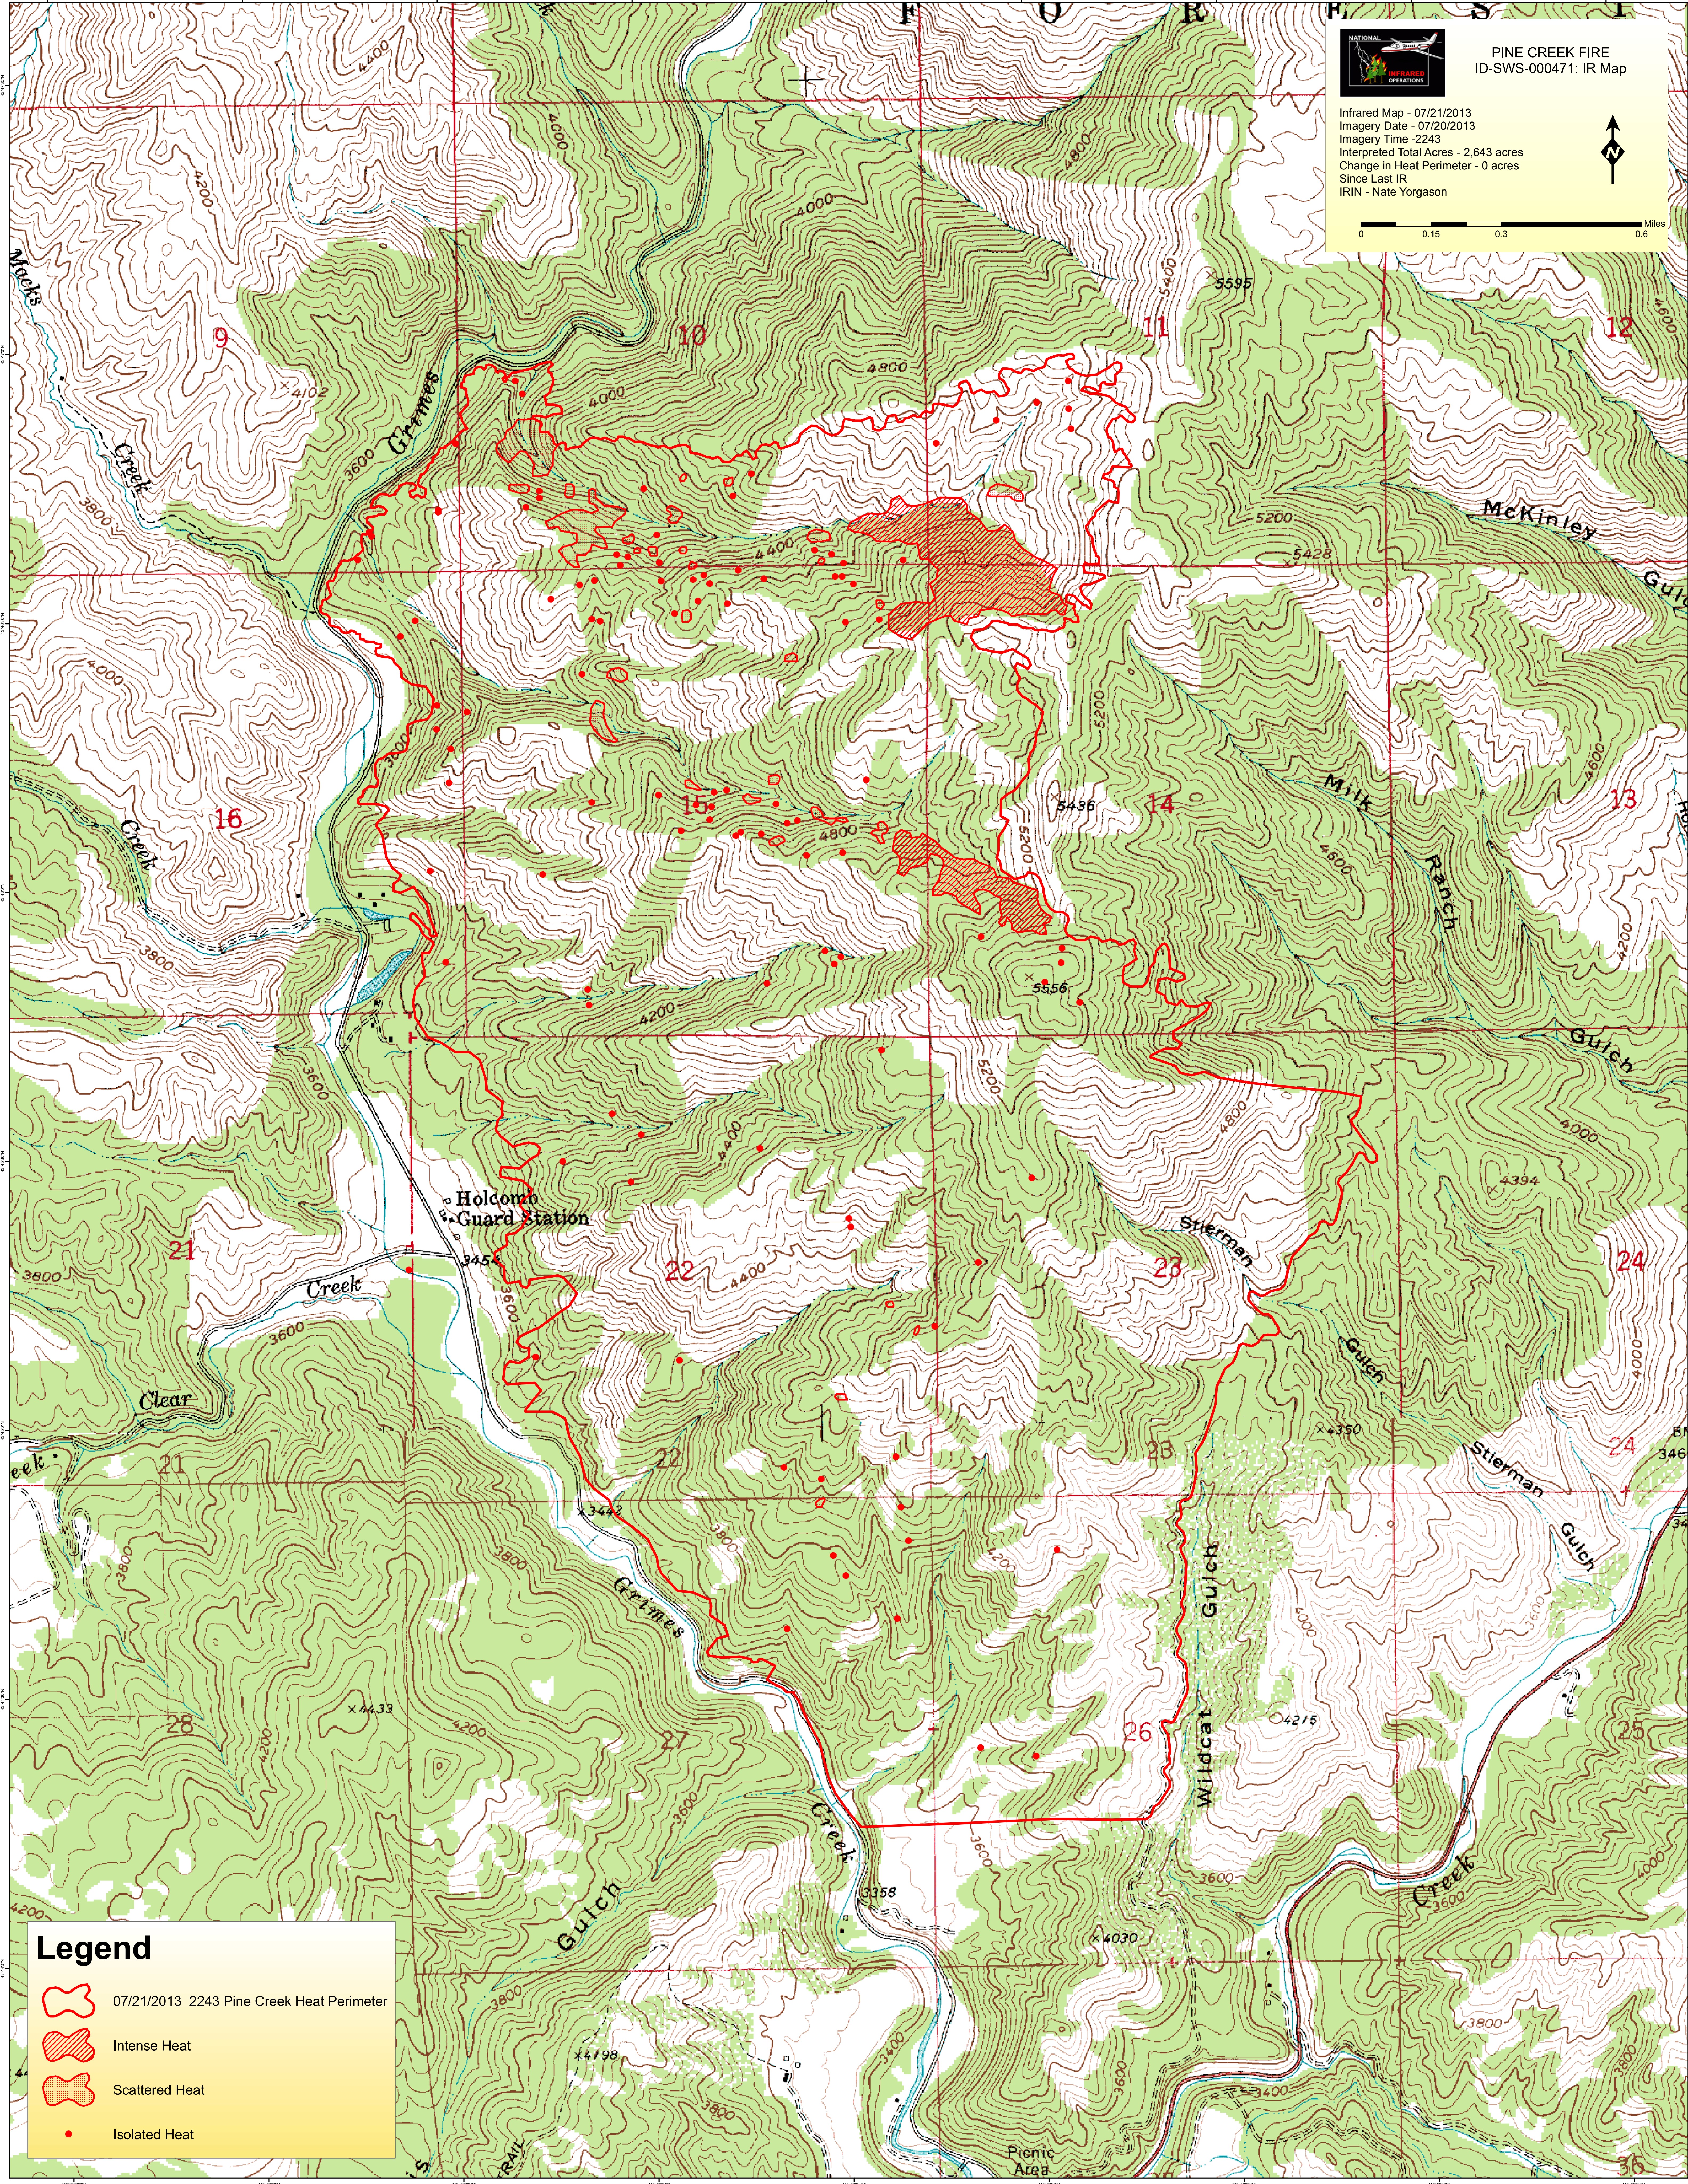

PINE CREEK FIRE ID-SWS-000471: IR Map

Infrared Map - 07/21/2013
Imagery Date - 07/20/2013
Imagery Time - 2243
Interpreted Total Acres - 2,643 acres
Change in Heat Perimeter - 0 acres
Since Last IR
IRIN - Nate Yorgason

Legend

- 07/21/2013 2243 Pine Creek Heat Perimeter
- Intense Heat
- Scattered Heat
- Isolated Heat