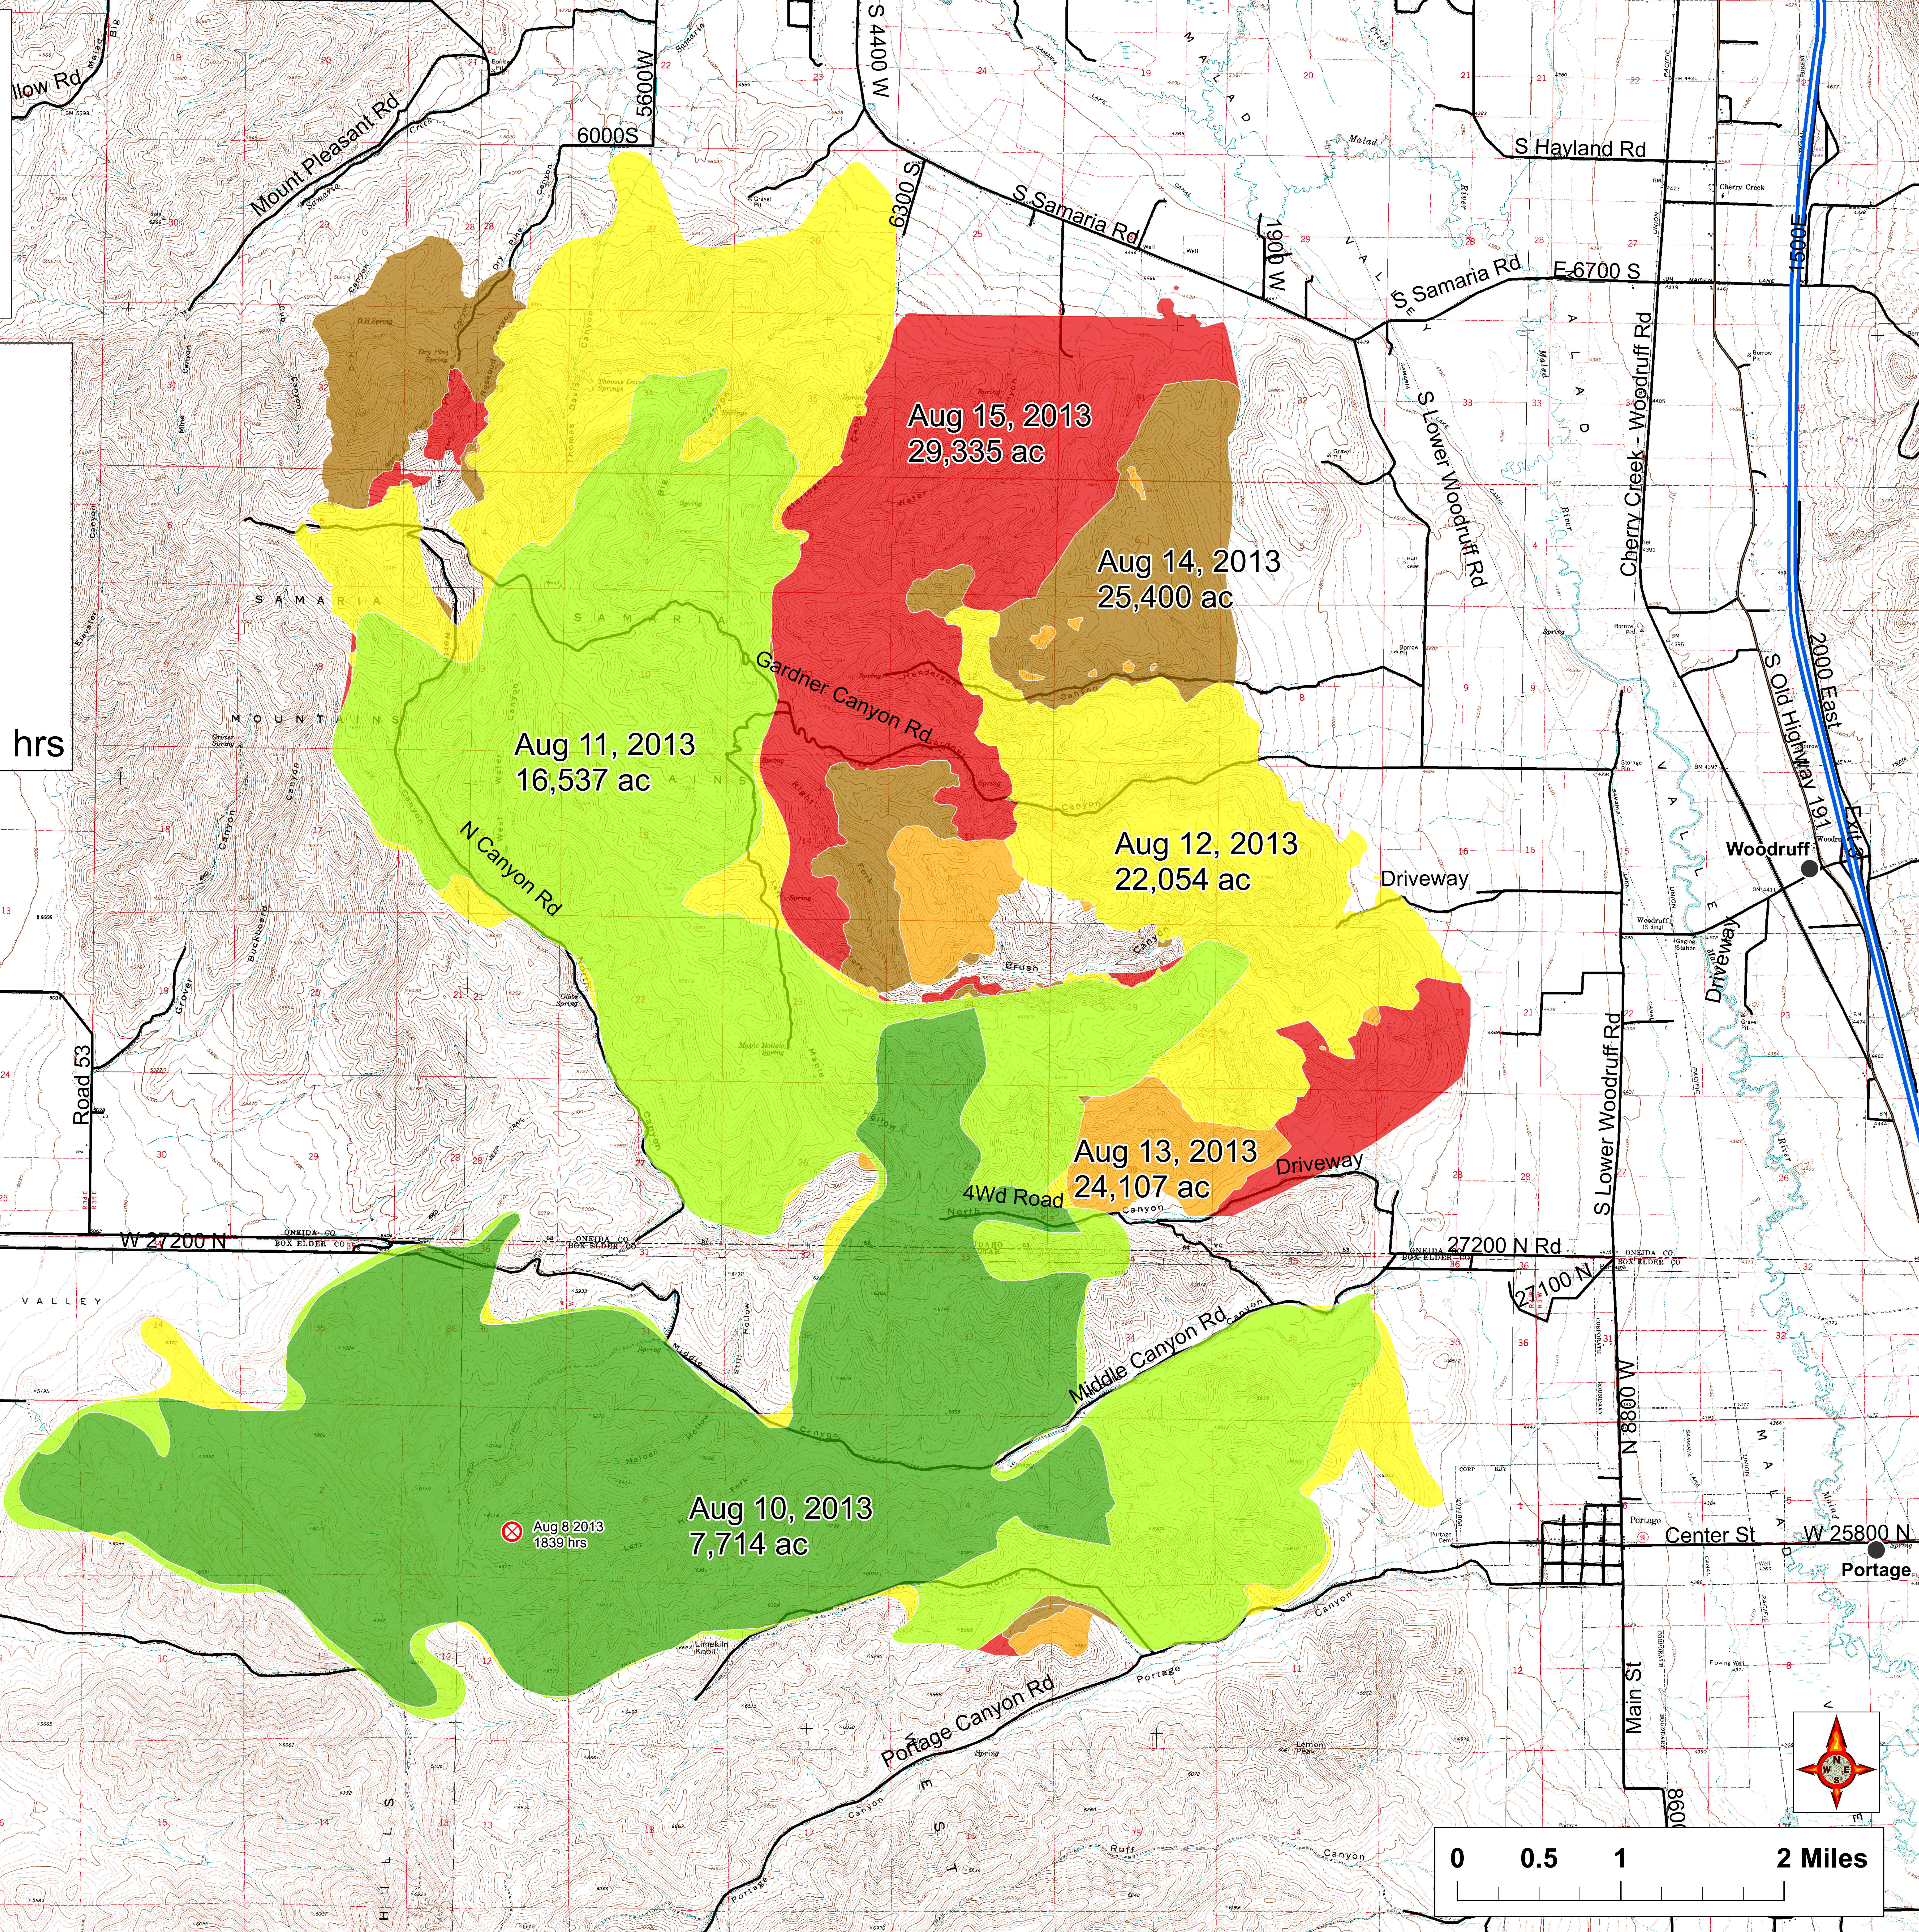

FIRE PROGRESSION

STATE FIRE

UT-BRS-000577

08/17/2013

29,335 GIS ACRES

Infrared Collected:
Aug 16, 2013 @ 0259 hrs

LEGEND

DATE	GROWTH ACRES	TOTAL ACRES
8/10/2013	7,714	7,714
8/11/2013	8,823	16,537
8/12/2013	5,517	22,054
8/13/2013	2,053	24,107
8/14/2013	1,293	25,400
8/15/2013	3,935	29,335

⊗ Fire Origin - Aug 8, 2013 @ 1839 hrs

Aug 15, 2013
29,335 ac

Aug 14, 2013
25,400 ac

Aug 11, 2013
16,537 ac

Aug 12, 2013
22,054 ac

Aug 13, 2013
24,107 ac

Aug 10, 2013
7,714 ac

⊗ Aug 8, 2013
1839 hrs