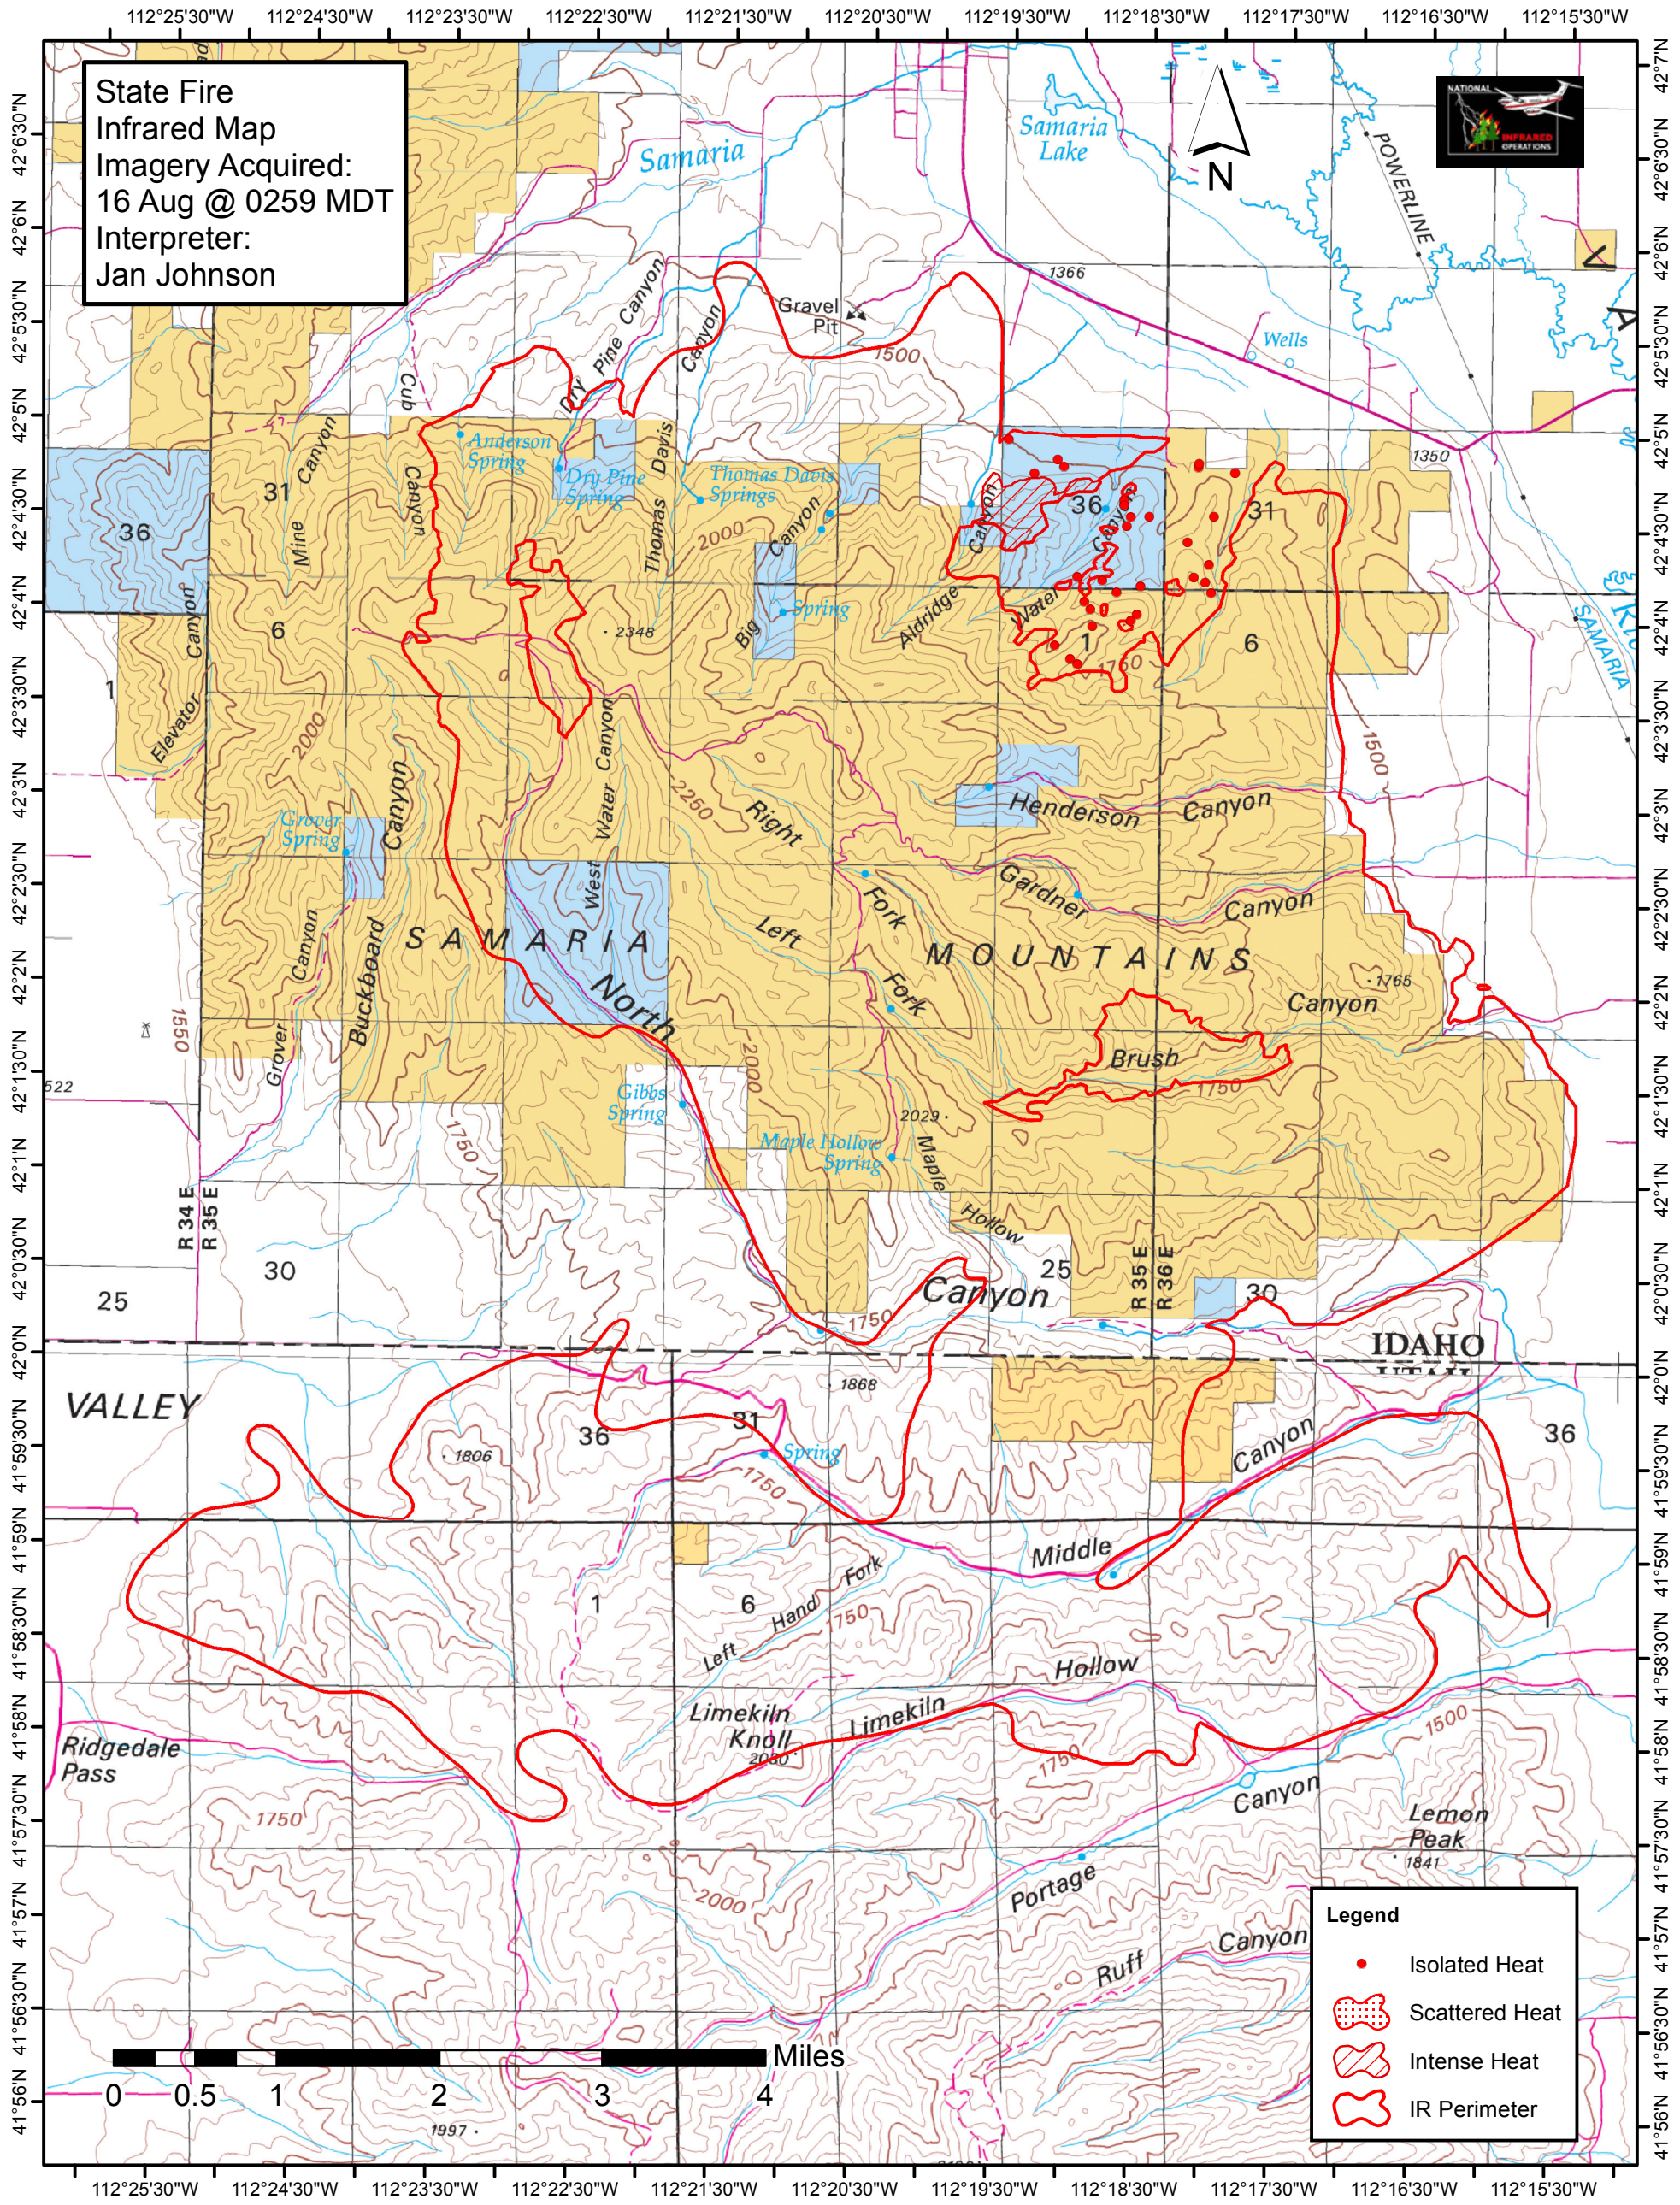

State Fire  
Infrared Map  
Imagery Acquired:  
16 Aug @ 0259 MDT  
Interpreter:  
Jan Johnson

**Legend**

- Isolated Heat
- ◻ Scattered Heat
- ▨ Intense Heat
- IR Perimeter