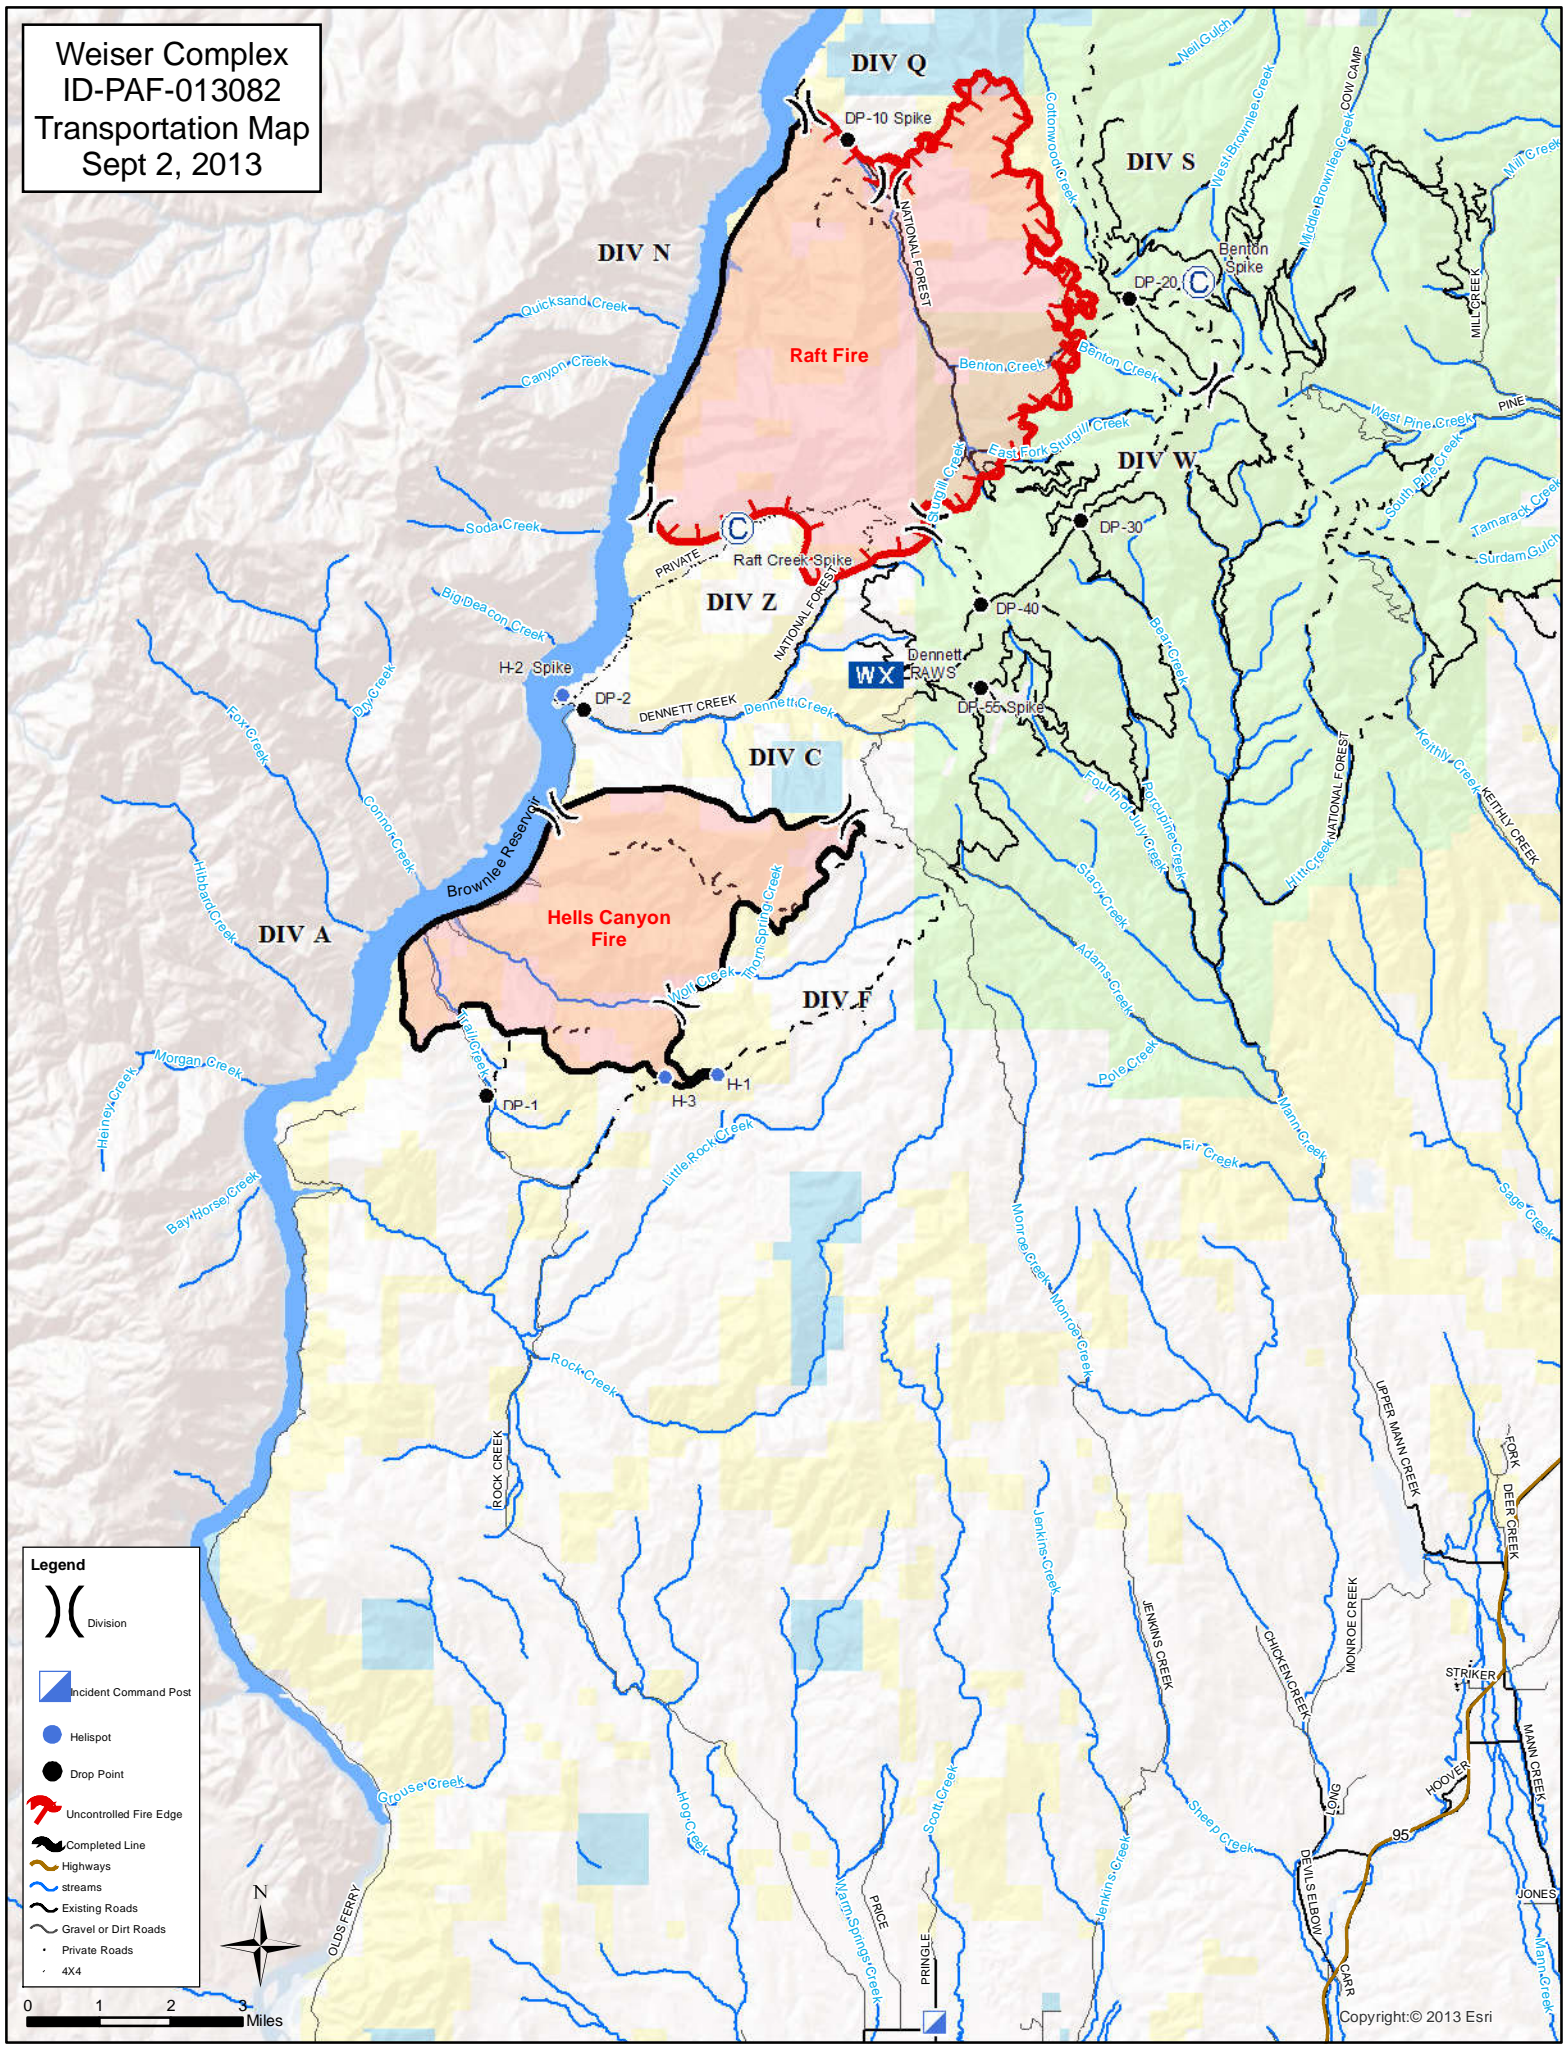

Weiser Complex  
 ID-PAF-013082  
 Transportation Map  
 Sept 2, 2013

**Legend**

- Division
- Incident Command Post
- Helispot
- Drop Point
- Uncontrolled Fire Edge
- Completed Line
- Highways
- Streams
- Existing Roads
- Gravel or Dirt Roads
- Private Roads
- 4x4