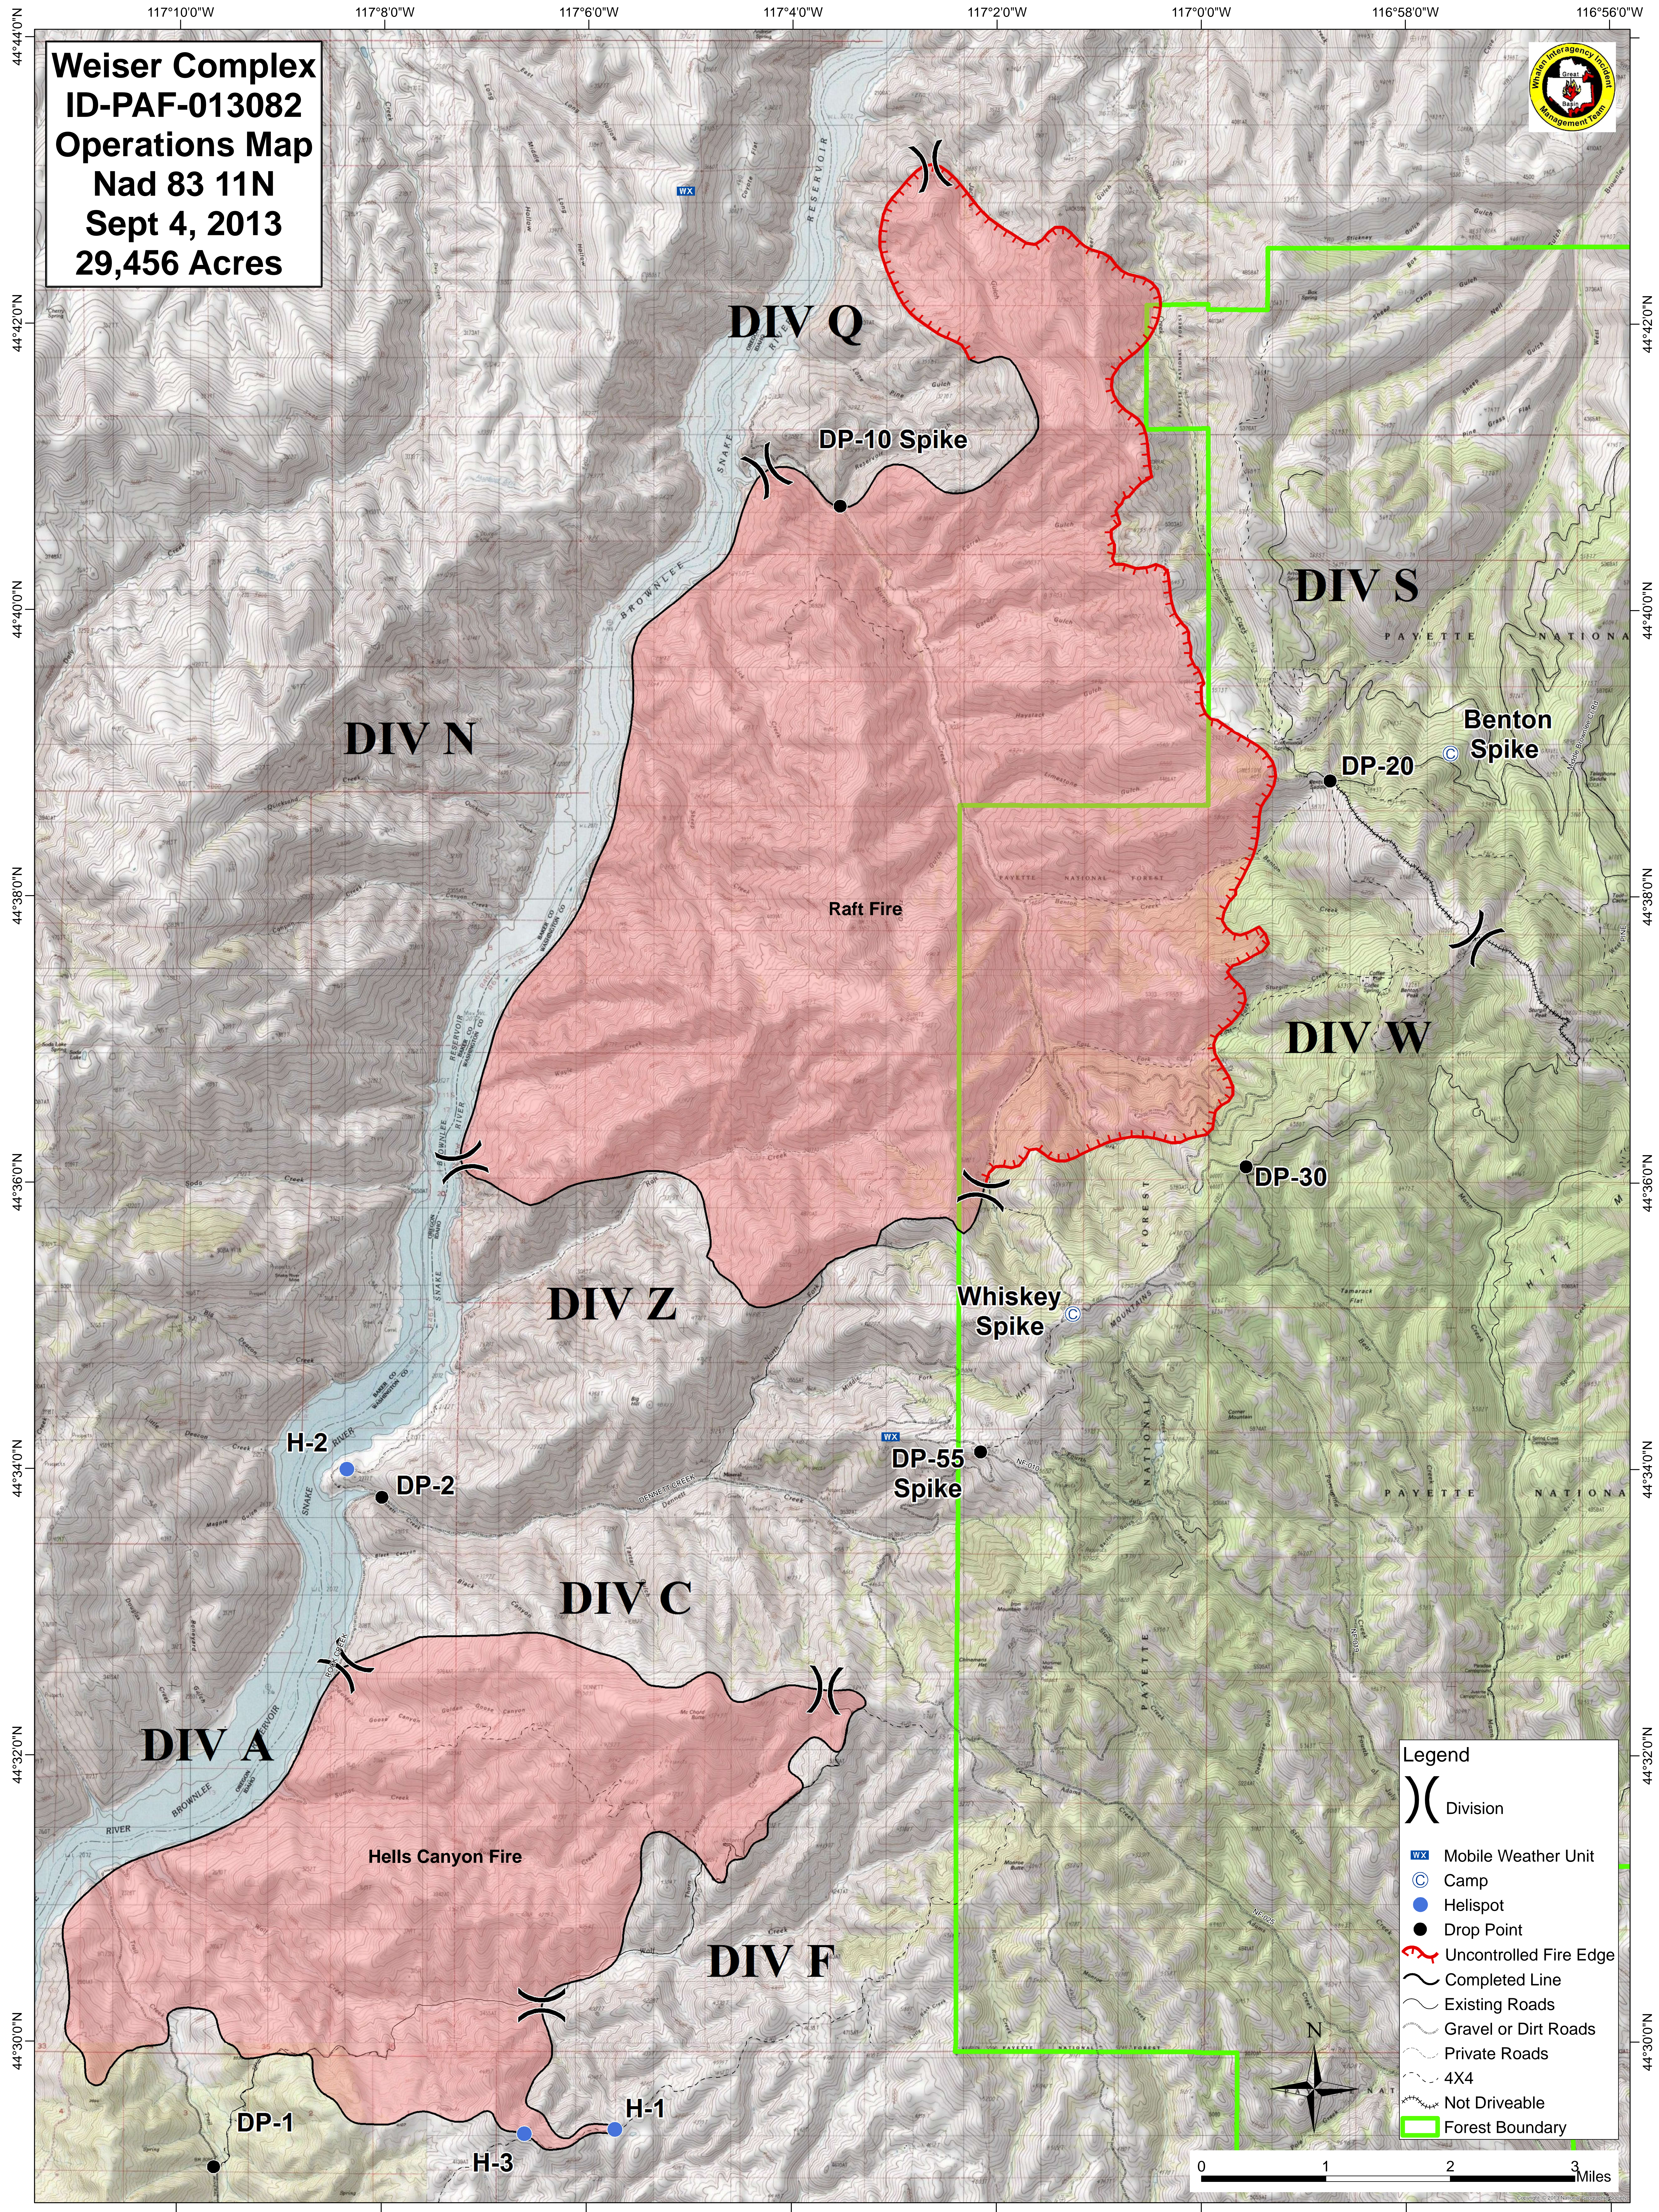

Weiser Complex
ID-PAF-013082
Operations Map
Nad 83 11N
Sept 4, 2013
29,456 Acres

Legend

- Division
- Mobile Weather Unit
- Camp
- Helispot
- Drop Point
- Uncontrolled Fire Edge
- Completed Line
- Existing Roads
- Gravel or Dirt Roads
- Private Roads
- 4X4
- Not Driveable
- Forest Boundary