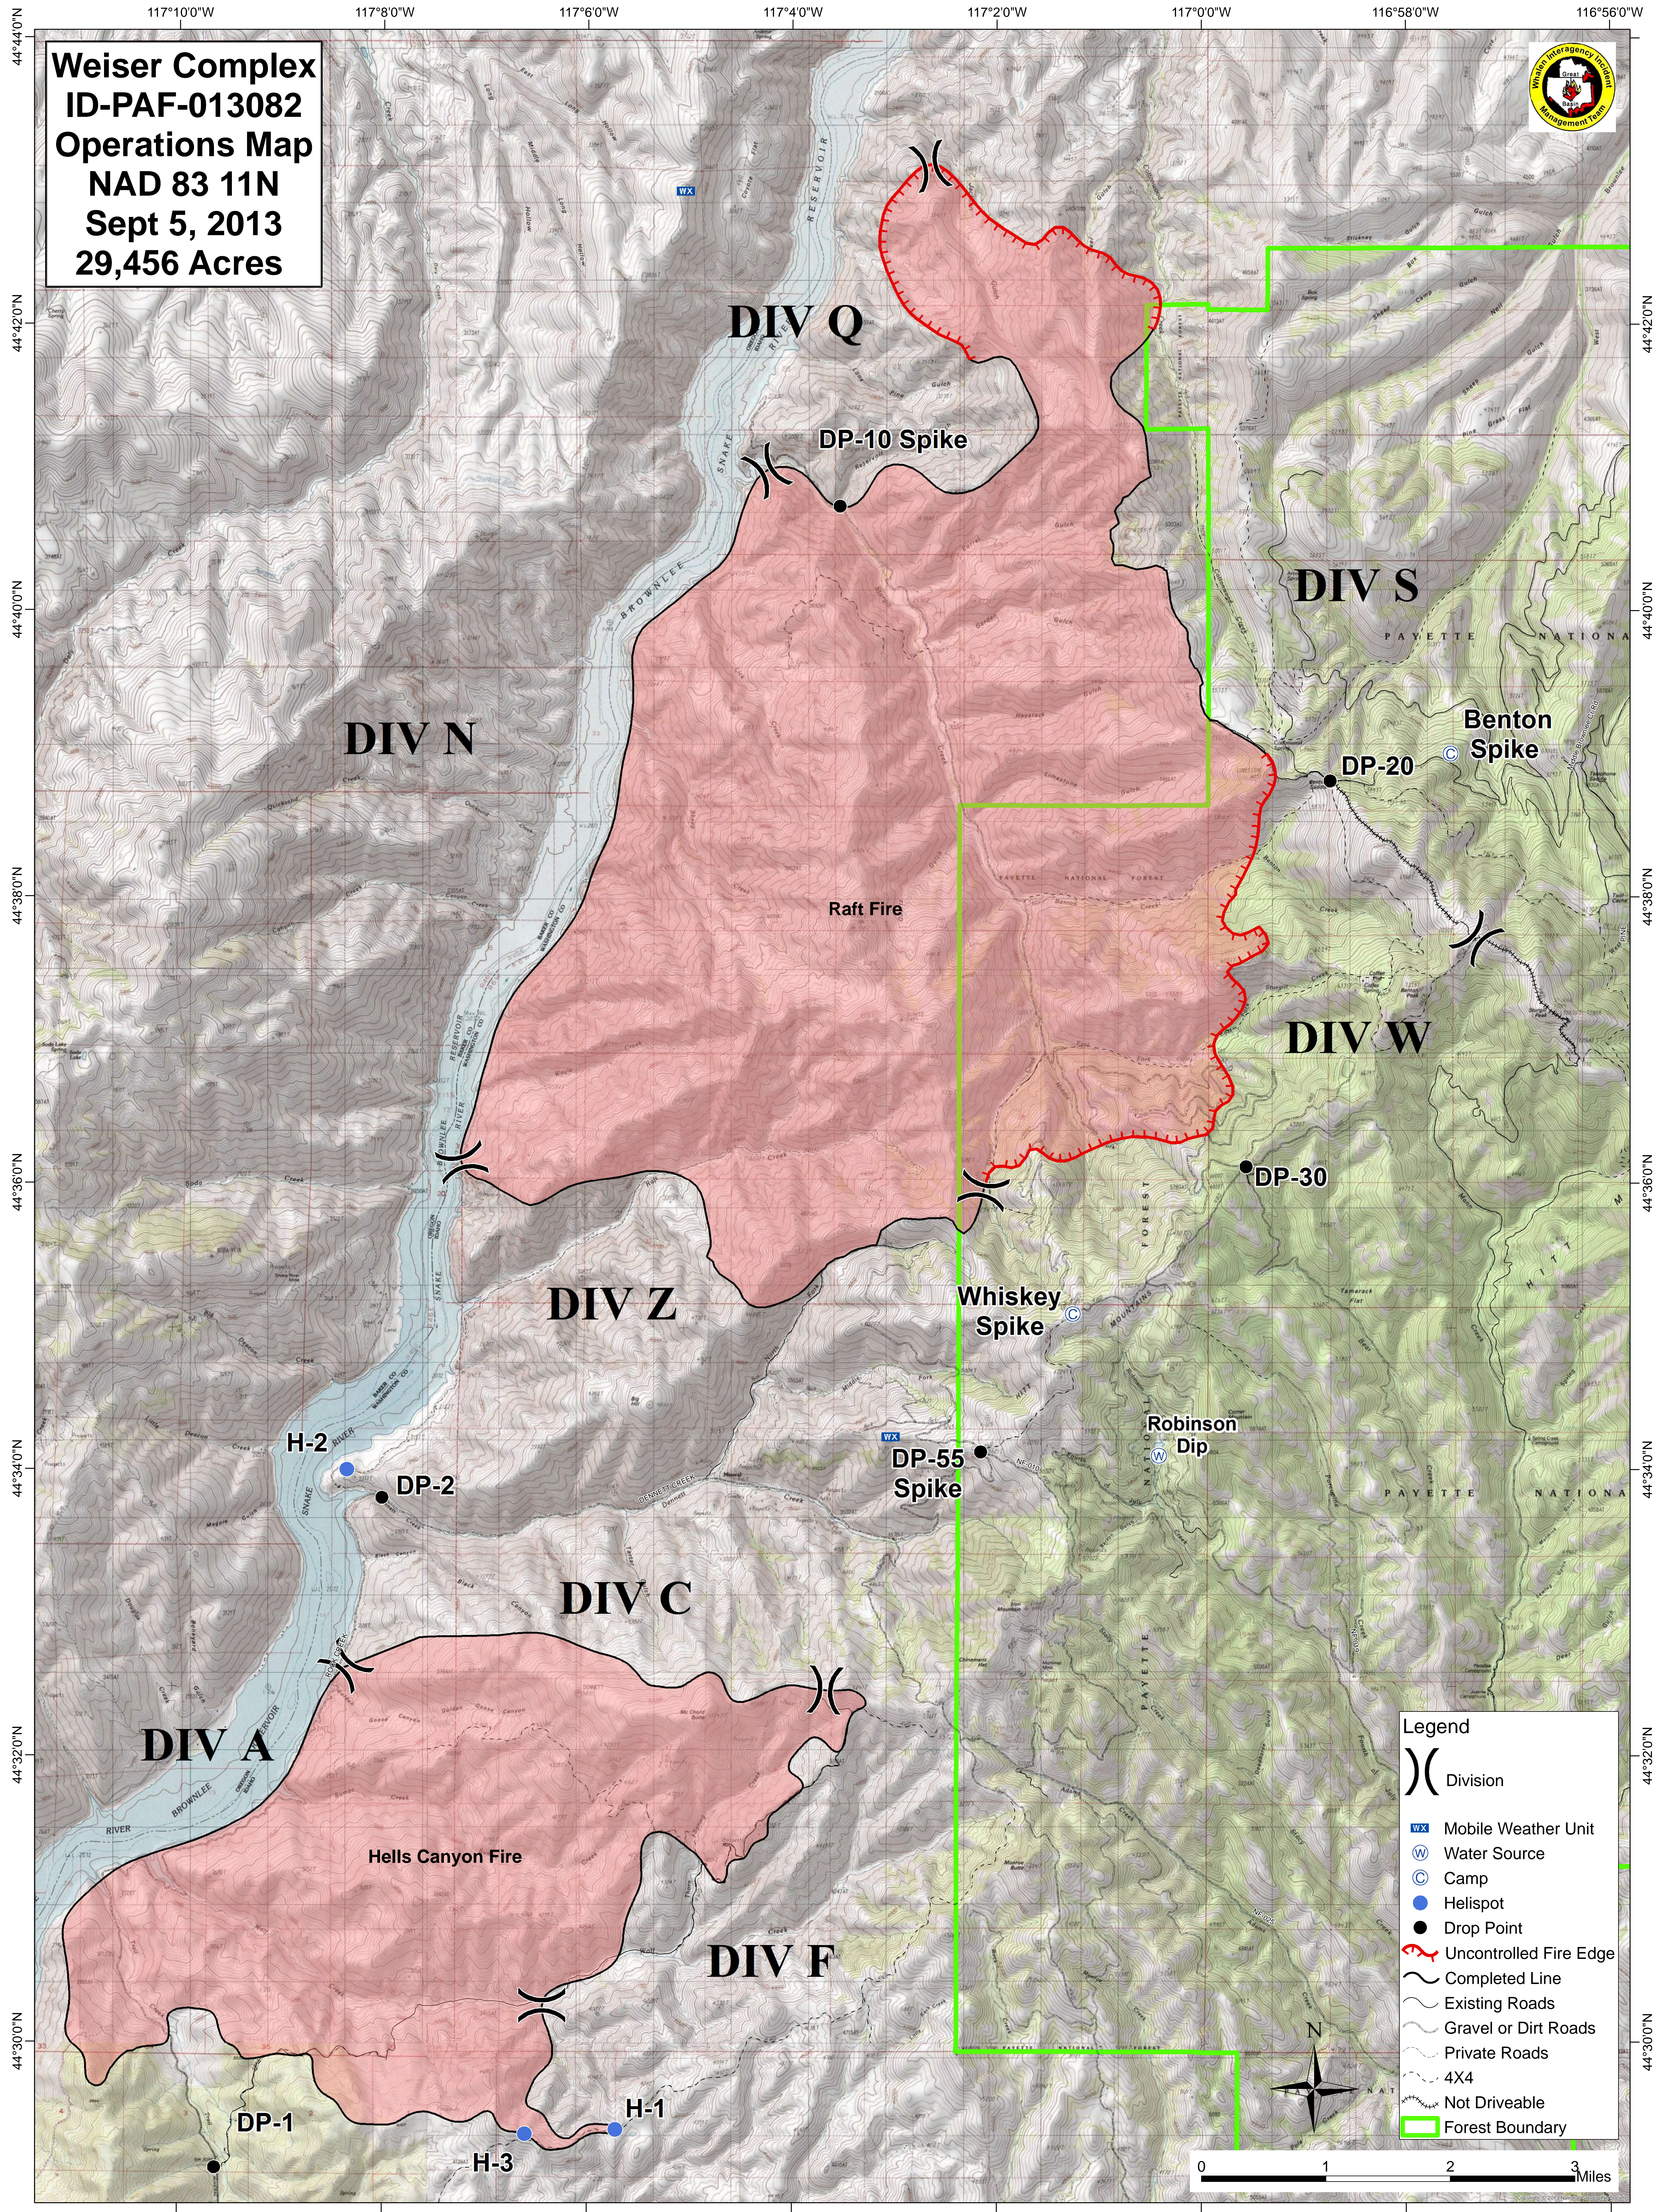

Weiser Complex
ID-PAF-013082
Operations Map
NAD 83 11N
Sept 5, 2013
29,456 Acres

Legend

- Division
- Mobile Weather Unit
- Water Source
- Camp
- Helispot
- Drop Point
- Uncontrolled Fire Edge
- Completed Line
- Existing Roads
- Gravel or Dirt Roads
- Private Roads
- 4X4
- Not Driveable
- Forest Boundary