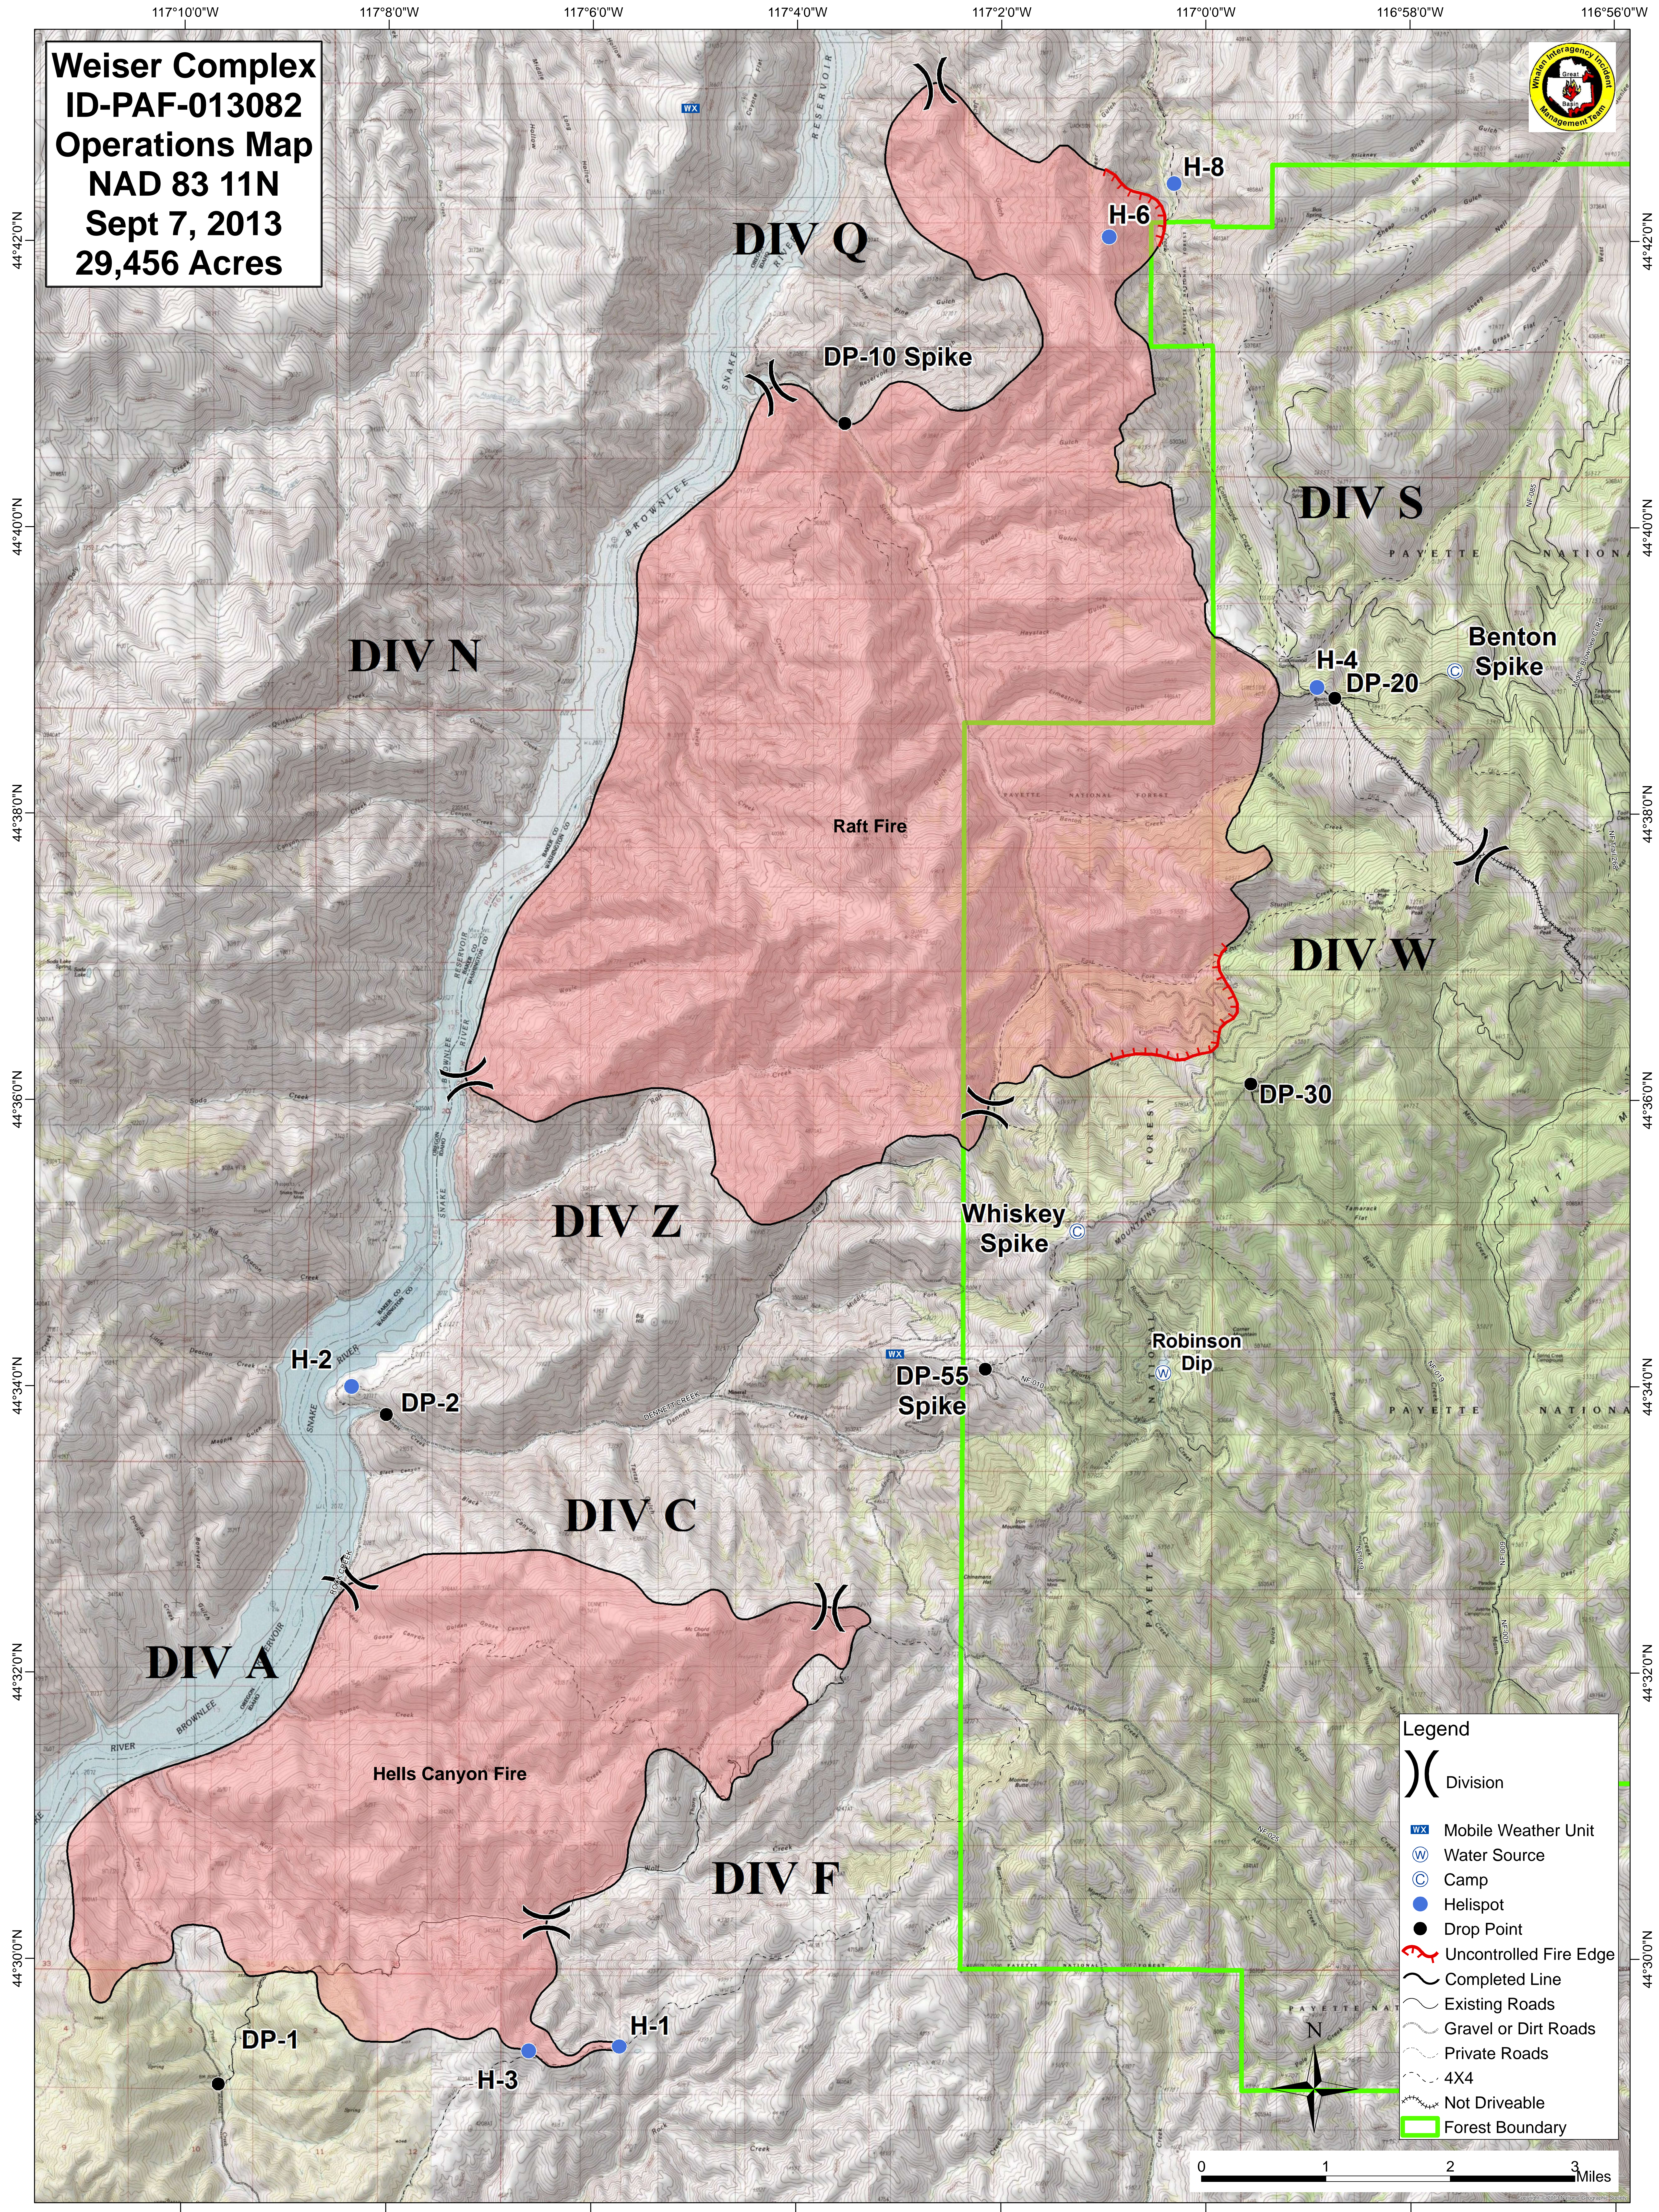

Weiser Complex
ID-PAF-013082
Operations Map
NAD 83 11N
Sept 7, 2013
29,456 Acres

Legend

- Division
- Mobile Weather Unit
- Water Source
- Camp
- Helispot
- Drop Point
- Uncontrolled Fire Edge
- Completed Line
- Existing Roads
- Gravel or Dirt Roads
- Private Roads
- 4X4
- Not Driveable
- Forest Boundary