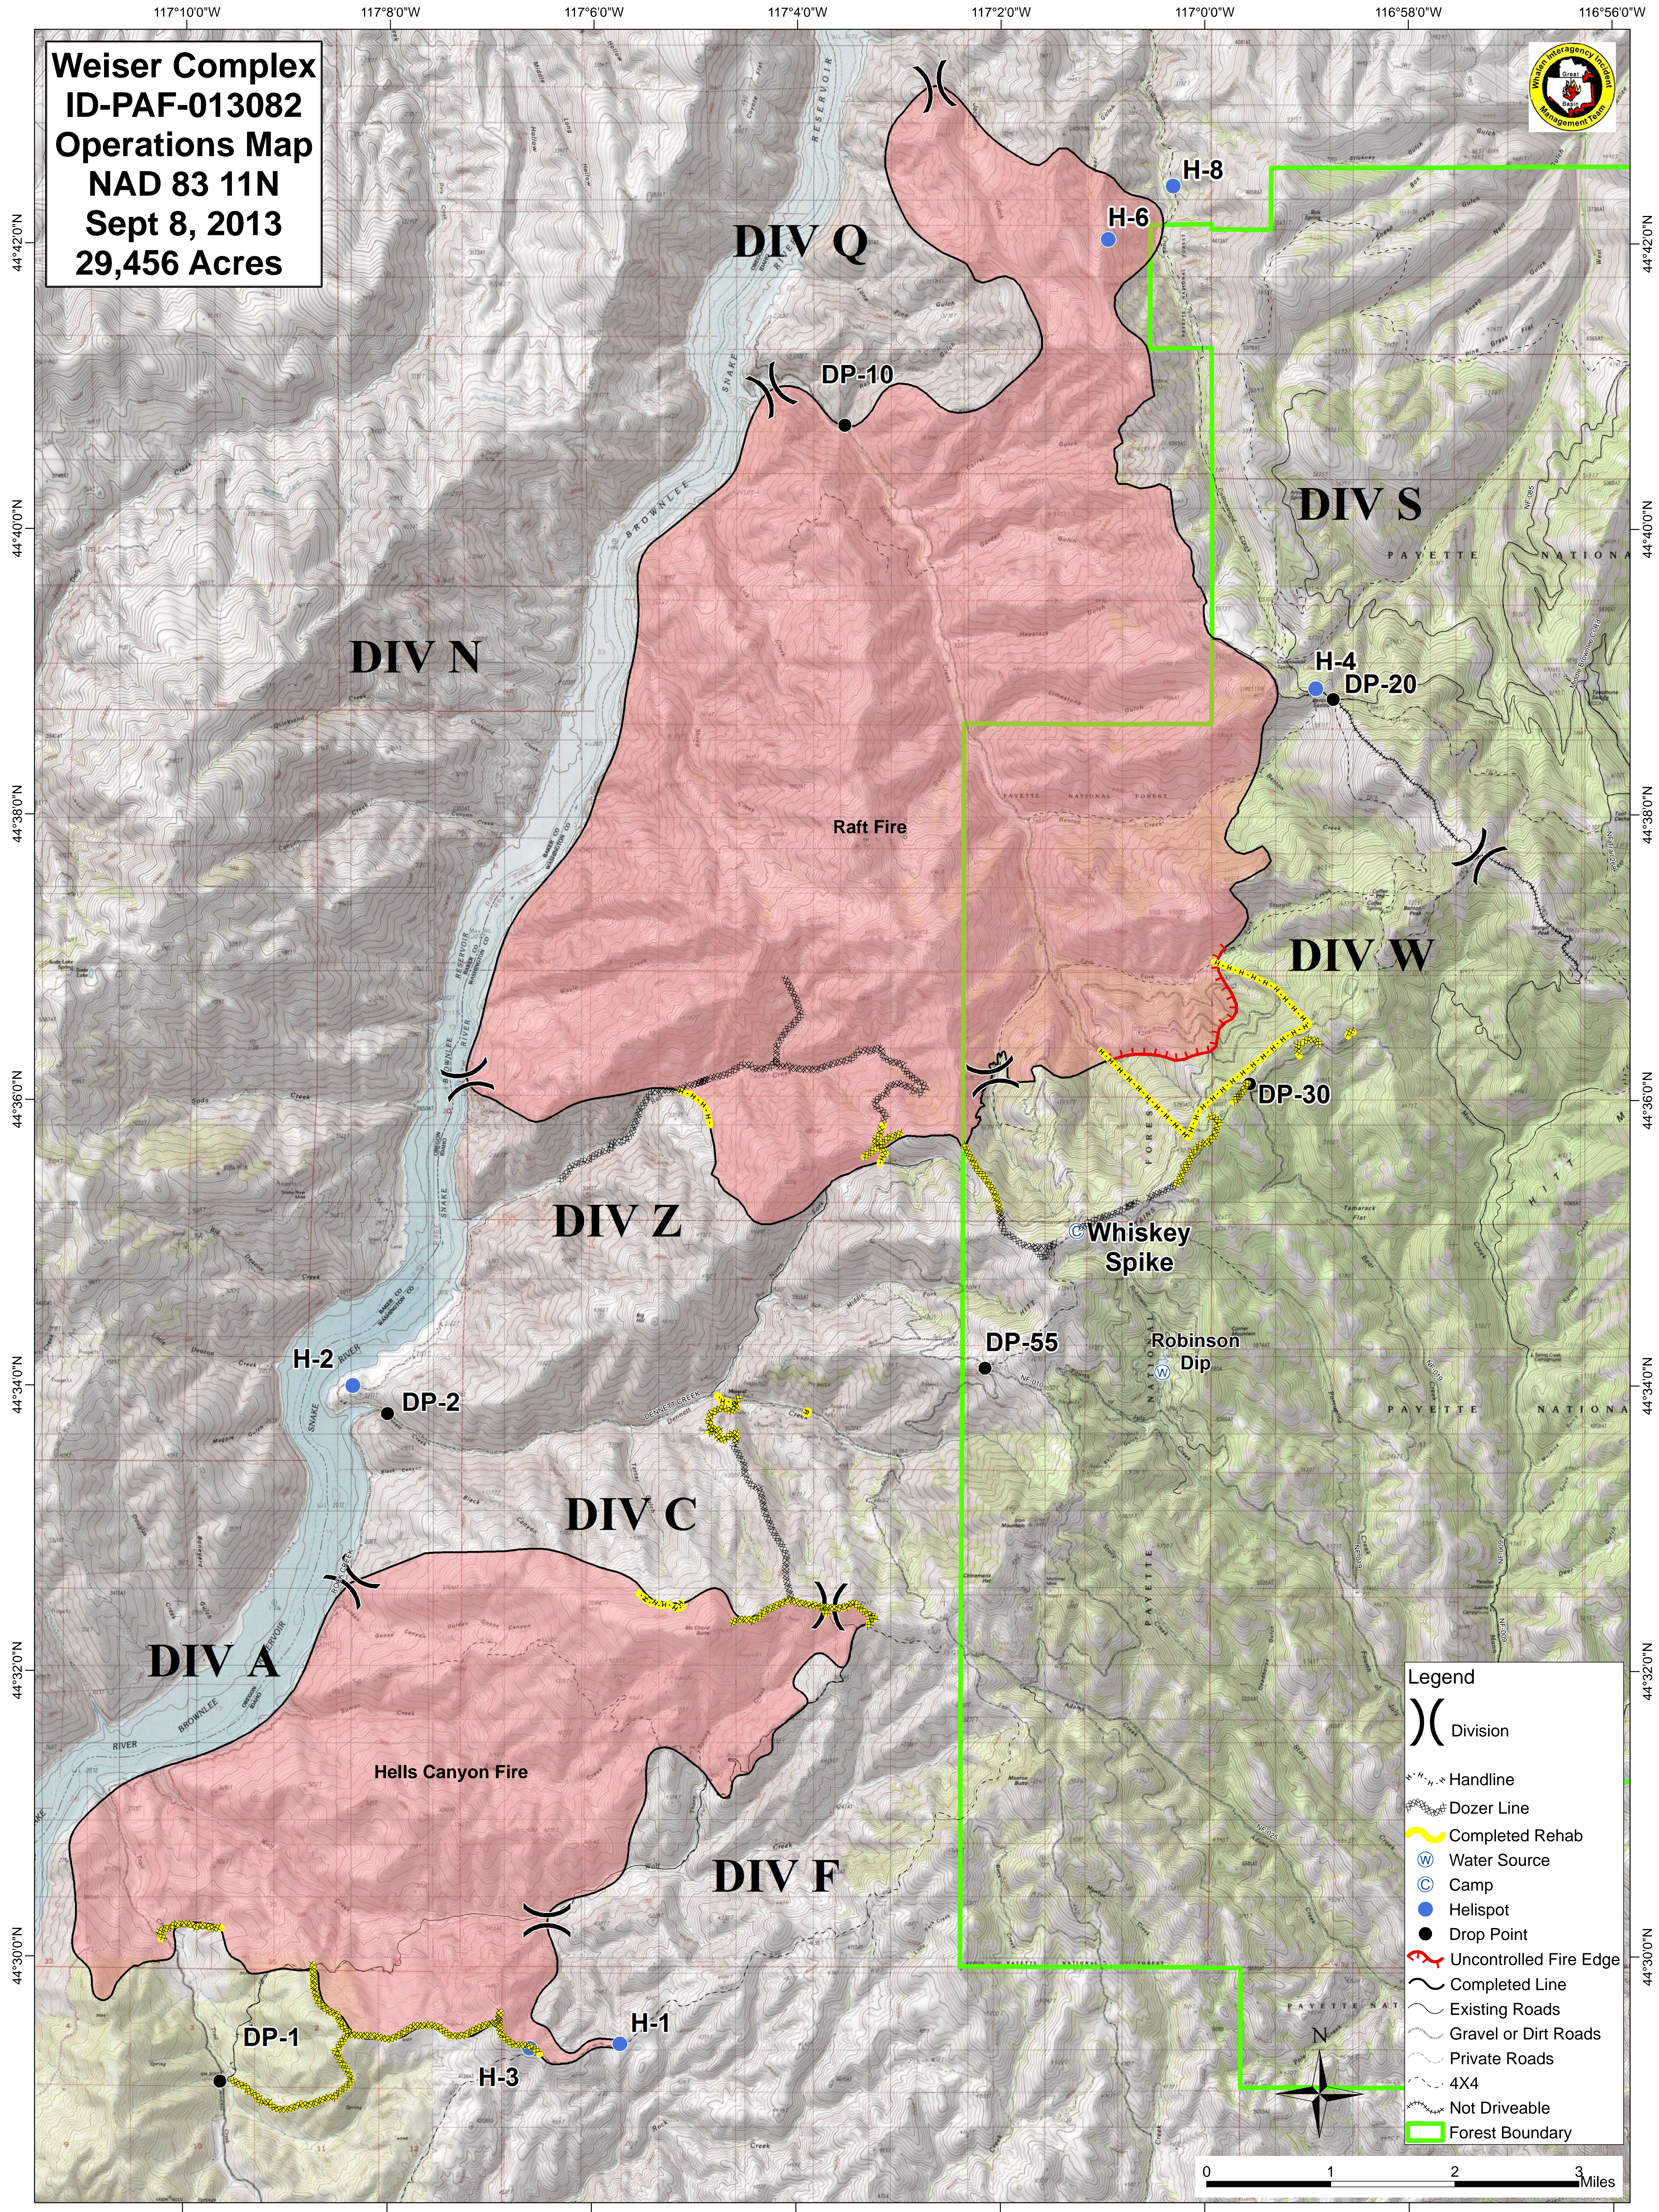

**Weiser Complex**  
**ID-PAF-013082**  
**Operations Map**  
**NAD 83 11N**  
**Sept 8, 2013**  
**29,456 Acres**

**Legend**

- Division
- Handline
- Dozer Line
- Completed Rehab
- Water Source
- Camp
- Helispot
- Drop Point
- Uncontrolled Fire Edge
- Completed Line
- Existing Roads
- Gravel or Dirt Roads
- Private Roads
- 4X4
- Not Driveable
- Forest Boundary