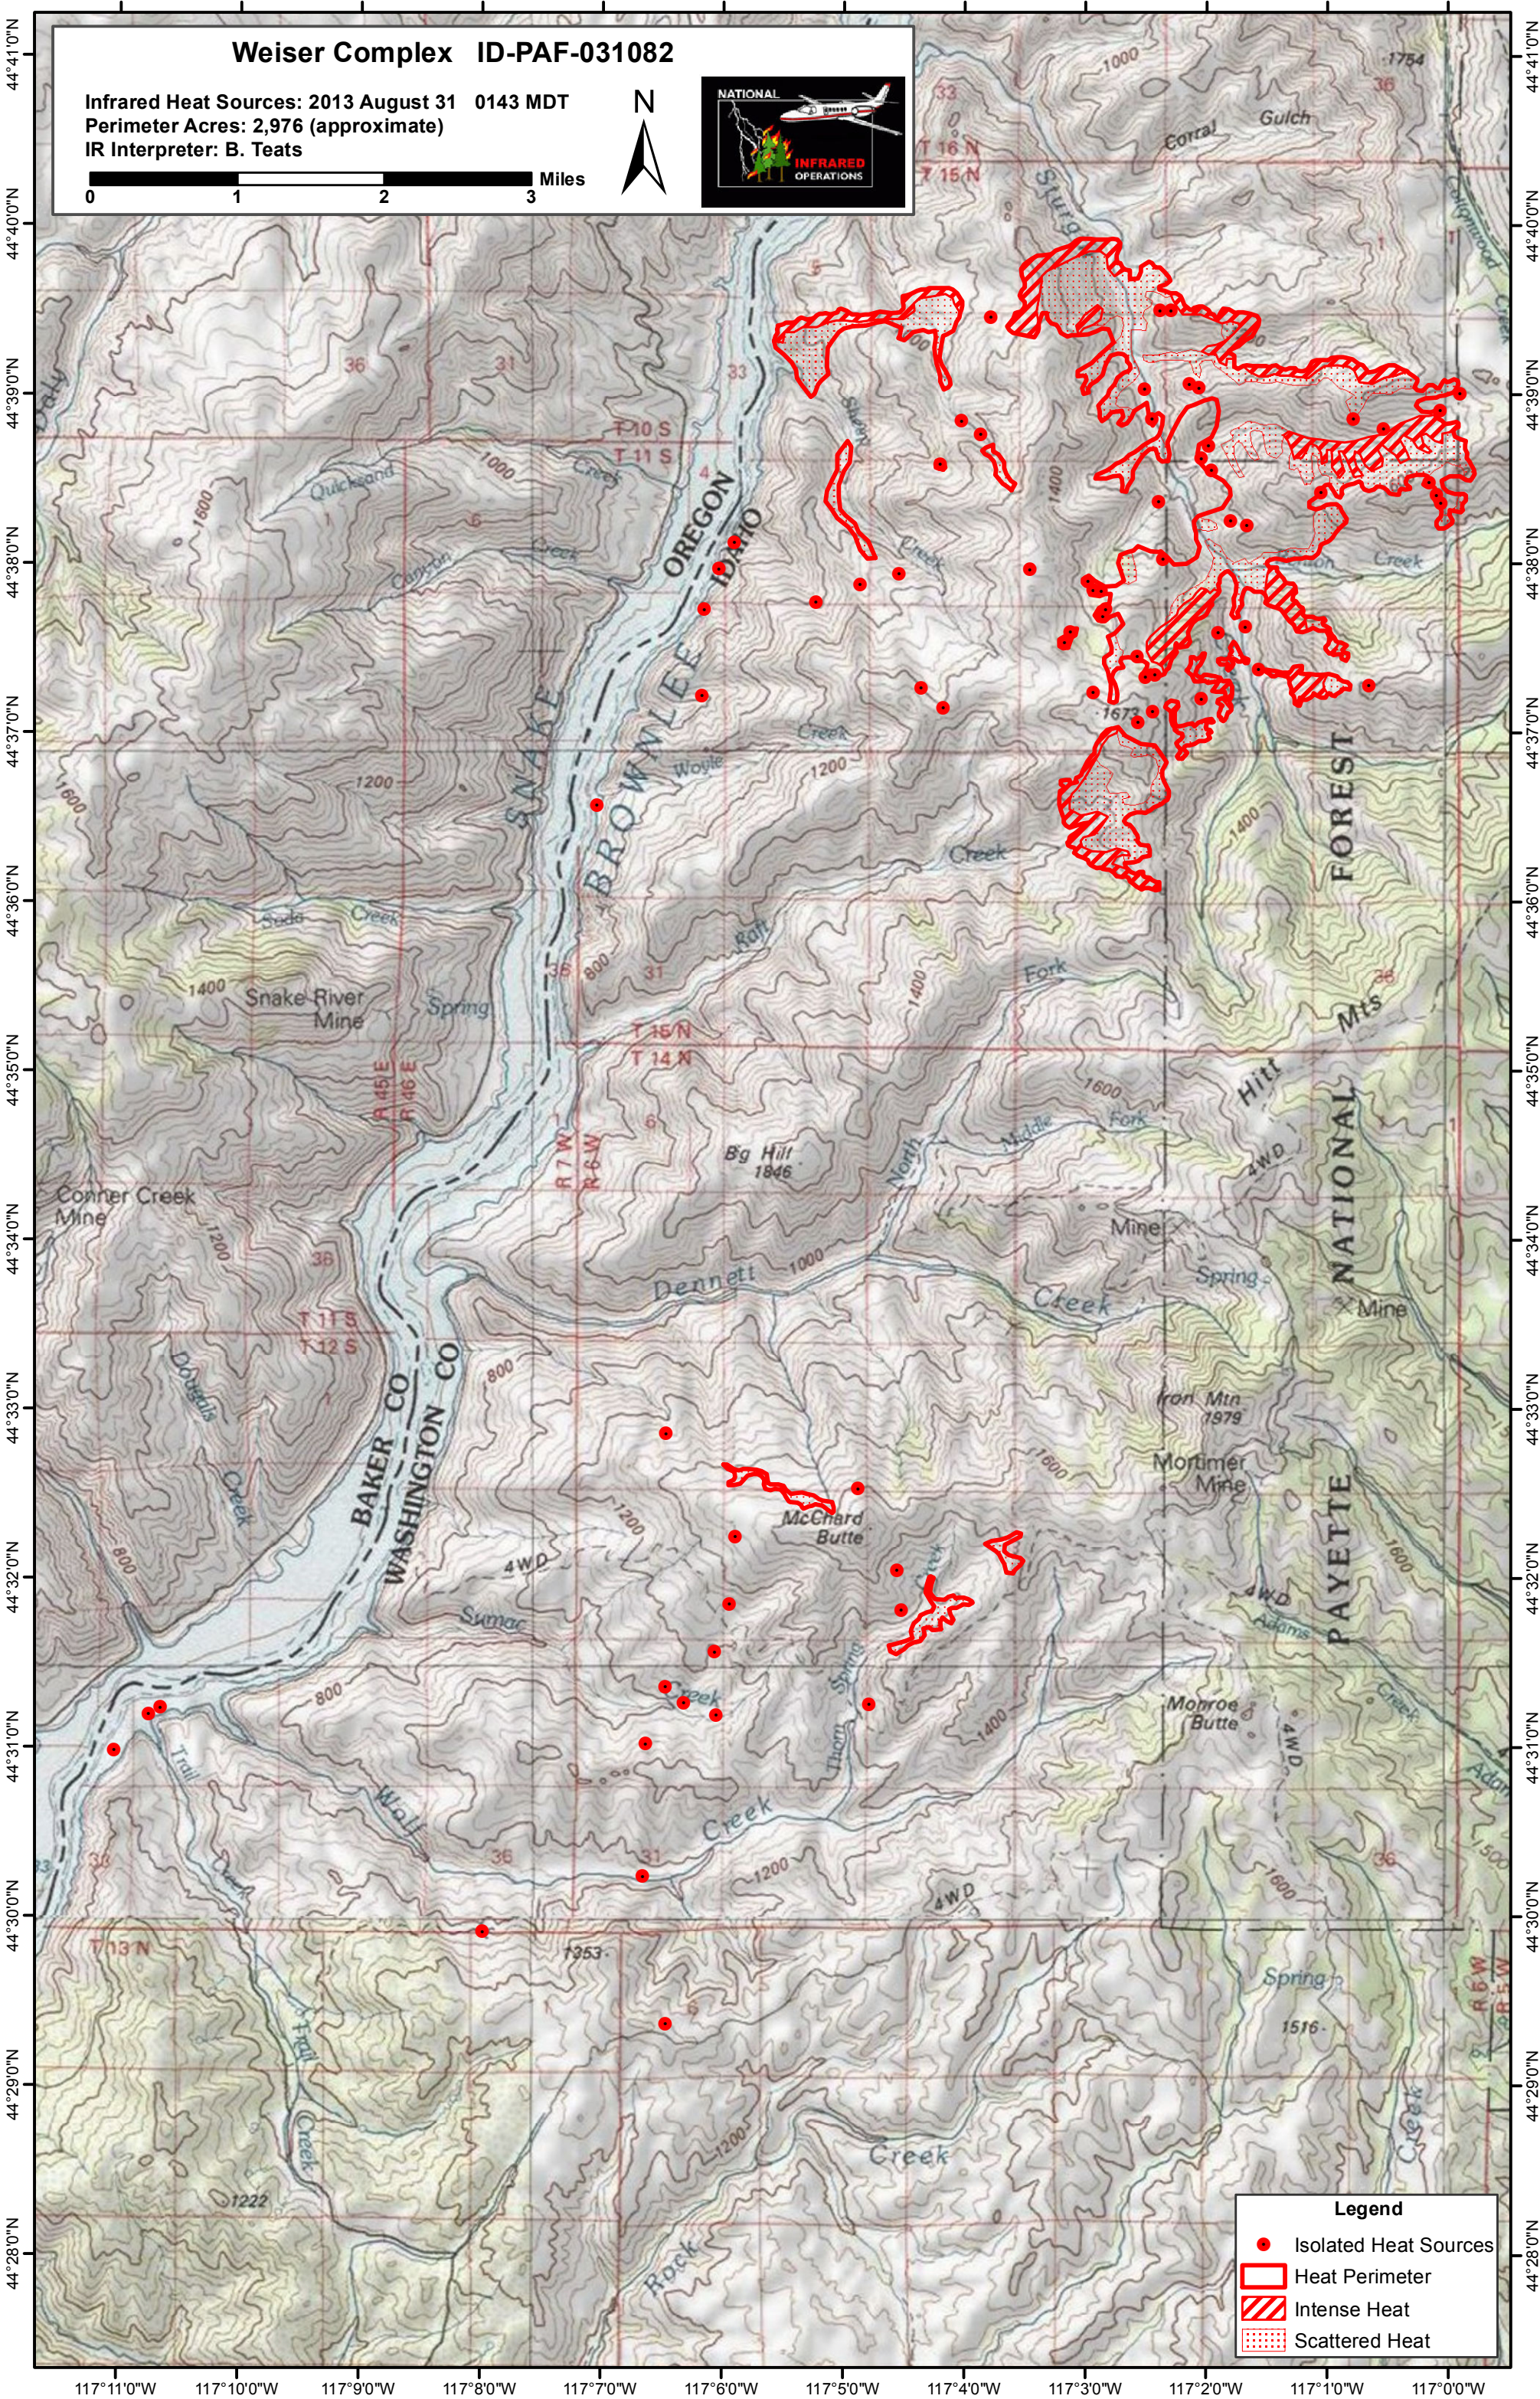

117°11'0"W 117°10'0"W 117°9'0"W 117°8'0"W 117°7'0"W 117°6'0"W 117°5'0"W 117°4'0"W 117°3'0"W 117°2'0"W 117°1'0"W 117°0'0"W

Weiser Complex ID-PAF-031082

Infrared Heat Sources: 2013 August 31 0143 MDT
Perimeter Acres: 2,976 (approximate)
IR Interpreter: B. Teats

Legend

- Isolated Heat Sources
- Heat Perimeter
- Intense Heat
- Scattered Heat

117°11'0"W 117°10'0"W 117°9'0"W 117°8'0"W 117°7'0"W 117°6'0"W 117°5'0"W 117°4'0"W 117°3'0"W 117°2'0"W 117°1'0"W 117°0'0"W