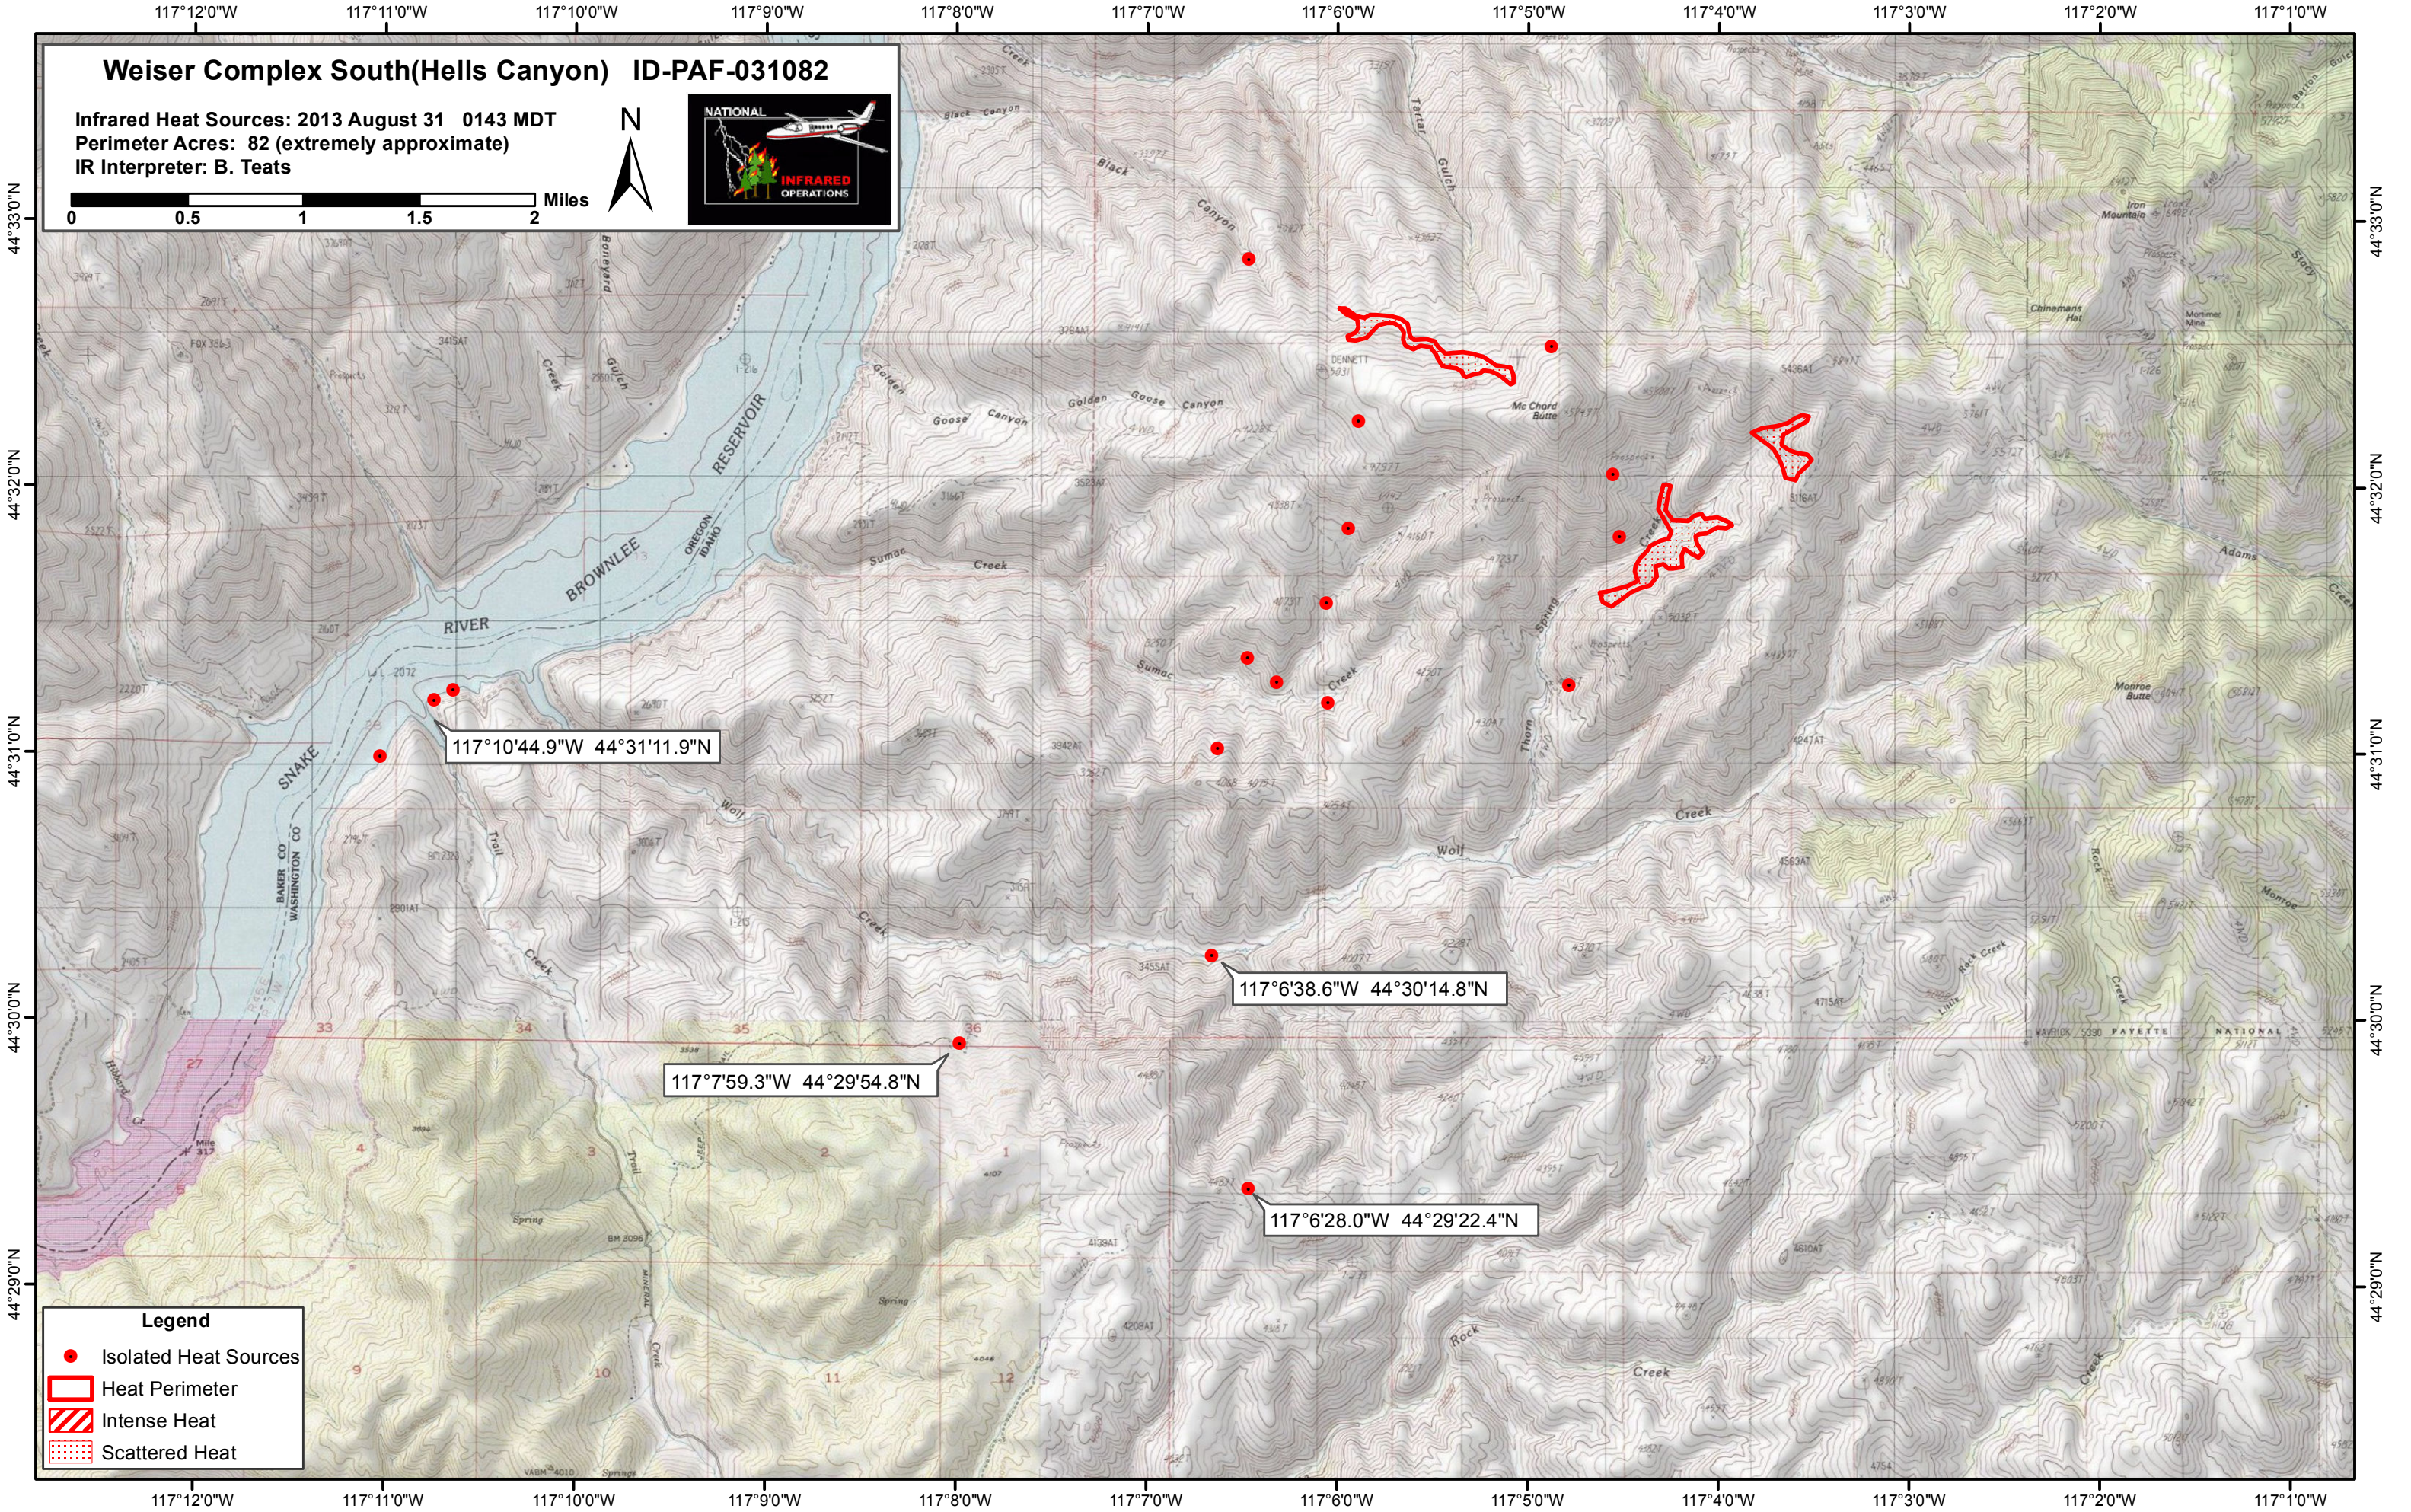

# Weiser Complex South(Hells Canyon) ID-PAF-031082

Infrared Heat Sources: 2013 August 31 0143 MDT  
Perimeter Acres: 82 (extremely approximate)  
IR Interpreter: B. Teats

117°10'44.9"W 44°31'11.9"N

117°6'38.6"W 44°30'14.8"N

117°7'59.3"W 44°29'54.8"N

117°6'28.0"W 44°29'22.4"N

**Legend**

- Isolated Heat Sources
- ▭ Heat Perimeter
- ▨ Intense Heat
- ▤ Scattered Heat