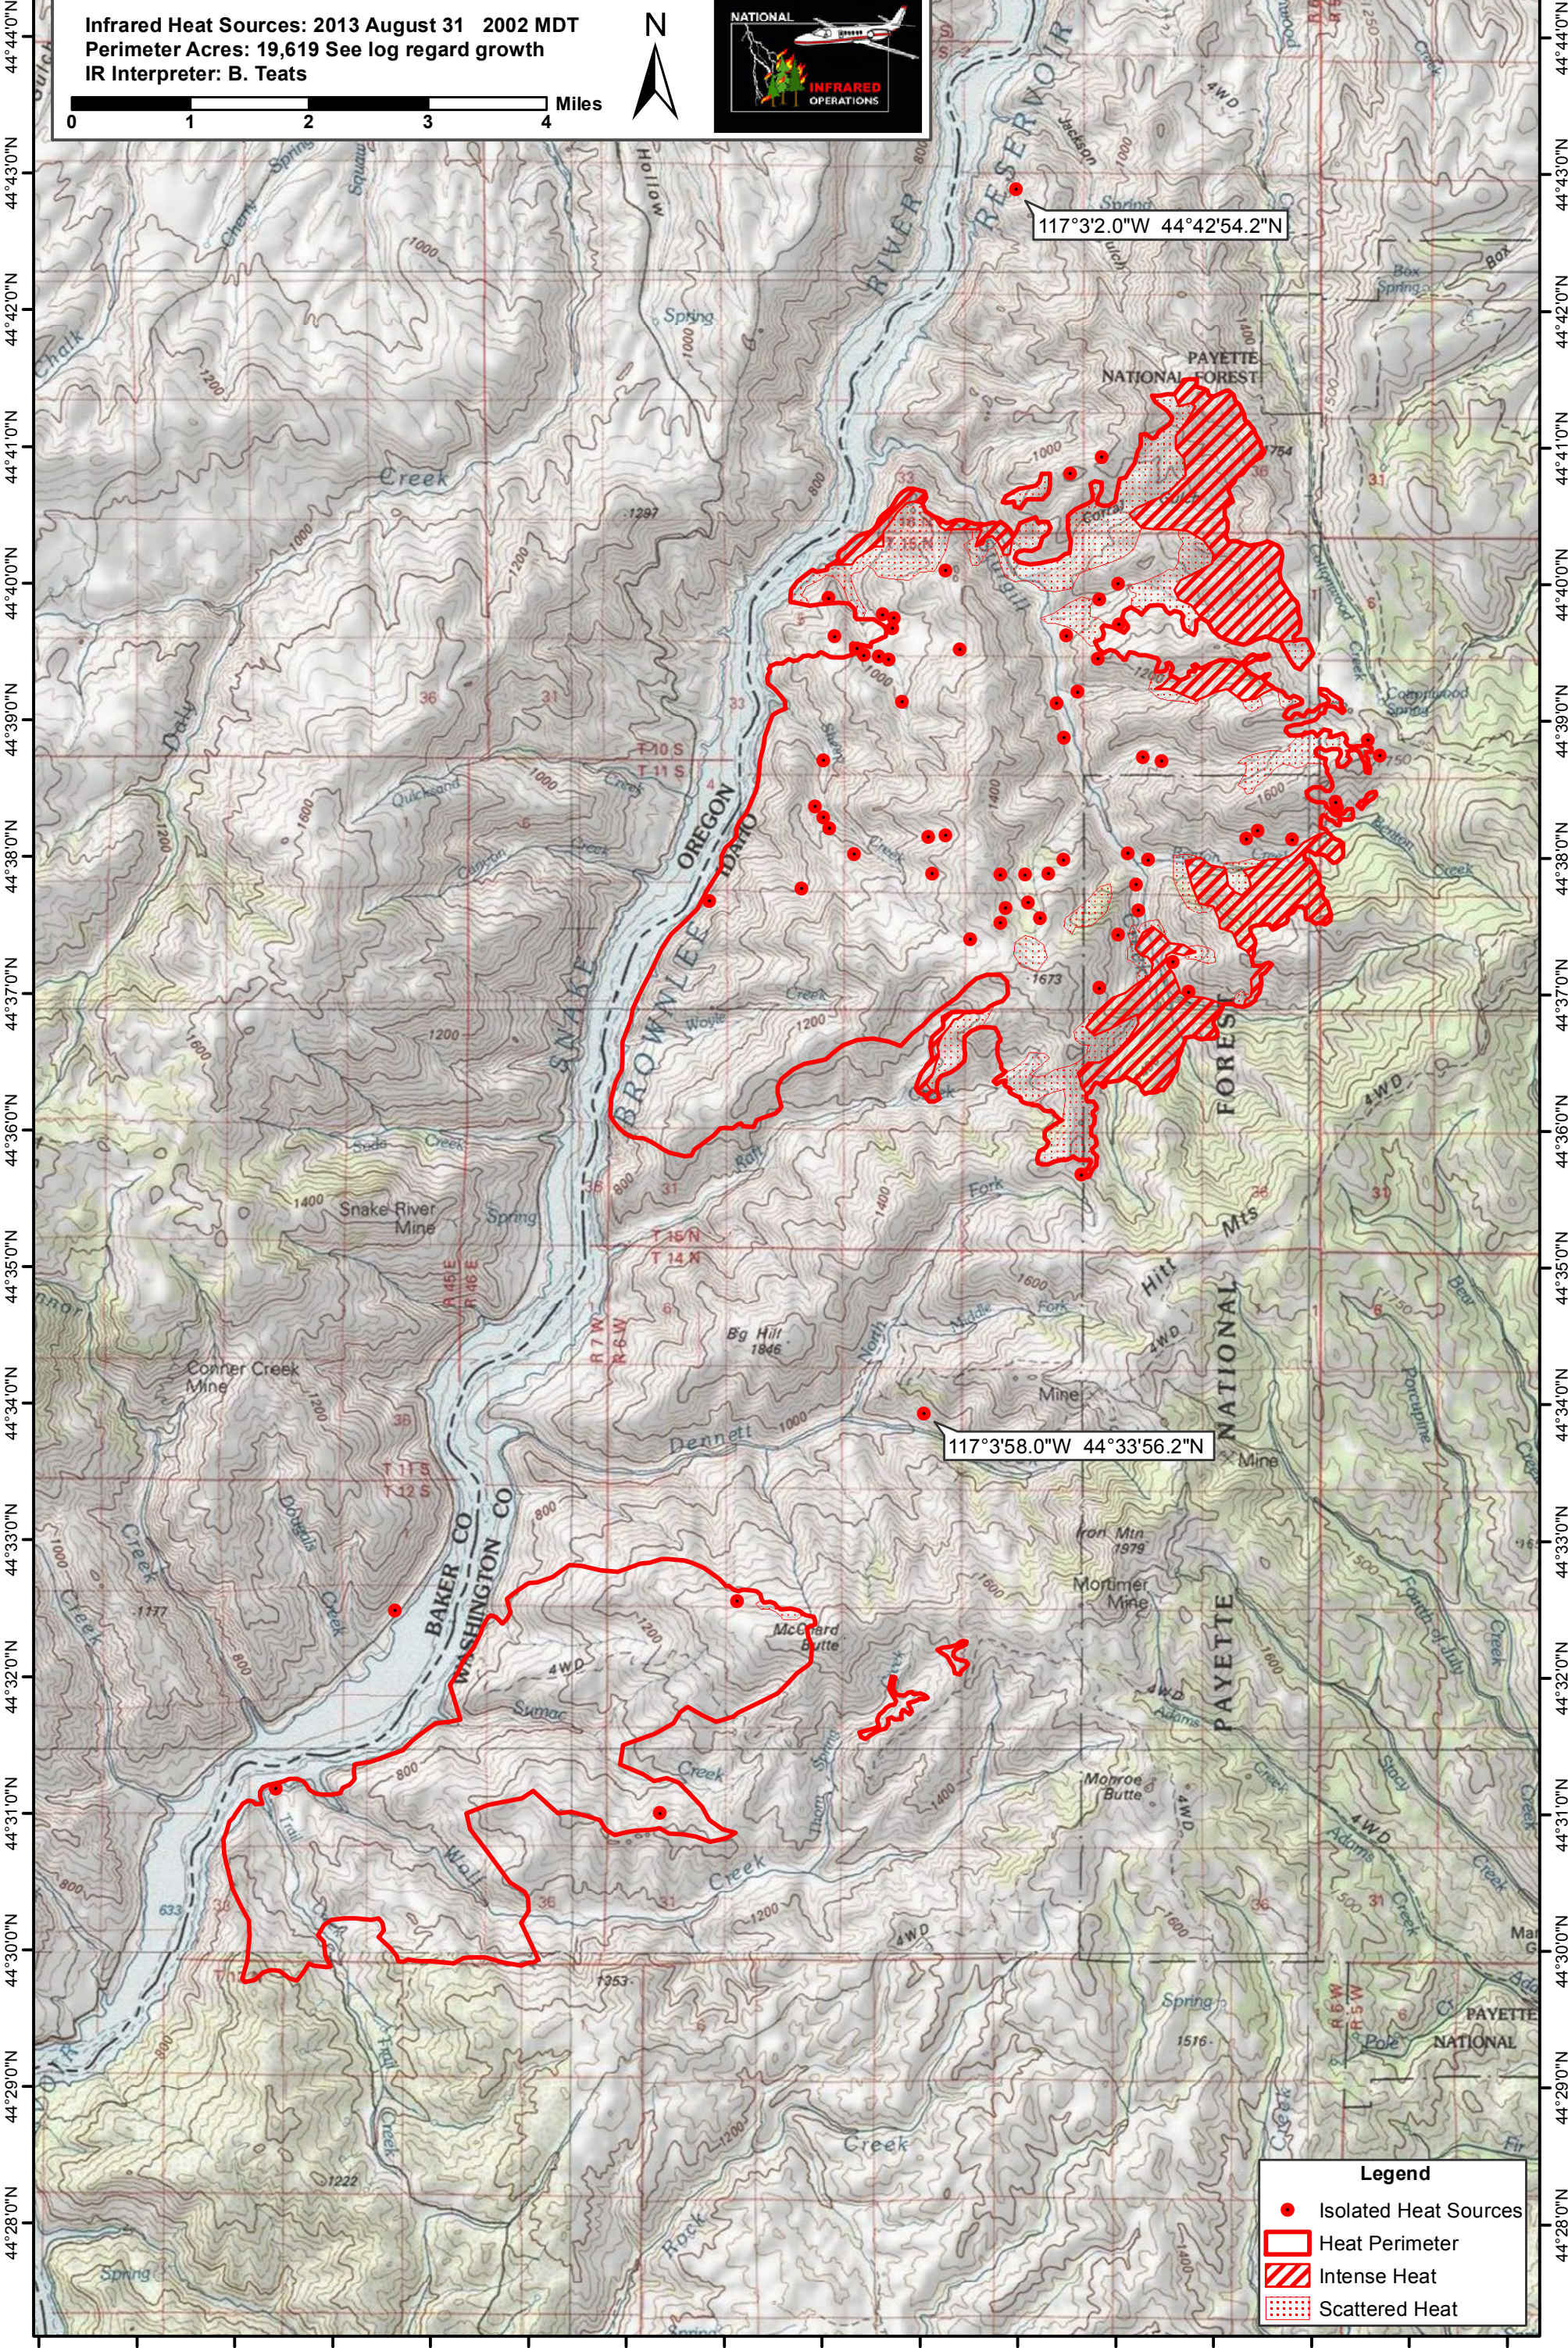

117°13'0"W 117°12'0"W 117°11'0"W 117°10'0"W 117°9'0"W 117°8'0"W 117°7'0"W 117°6'0"W 117°5'0"W 117°4'0"W 117°3'0"W 117°2'0"W 117°1'0"W 117°0'0"W 116°59'0"W 116°58'0"W

# Weiser Complex ID-PAF-031082

Infrared Heat Sources: 2013 August 31 2002 MDT  
Perimeter Acres: 19,619 See log regard growth  
IR Interpreter: B. Teats

**Legend**

- Isolated Heat Sources
- Heat Perimeter
- Intense Heat
- Scattered Heat