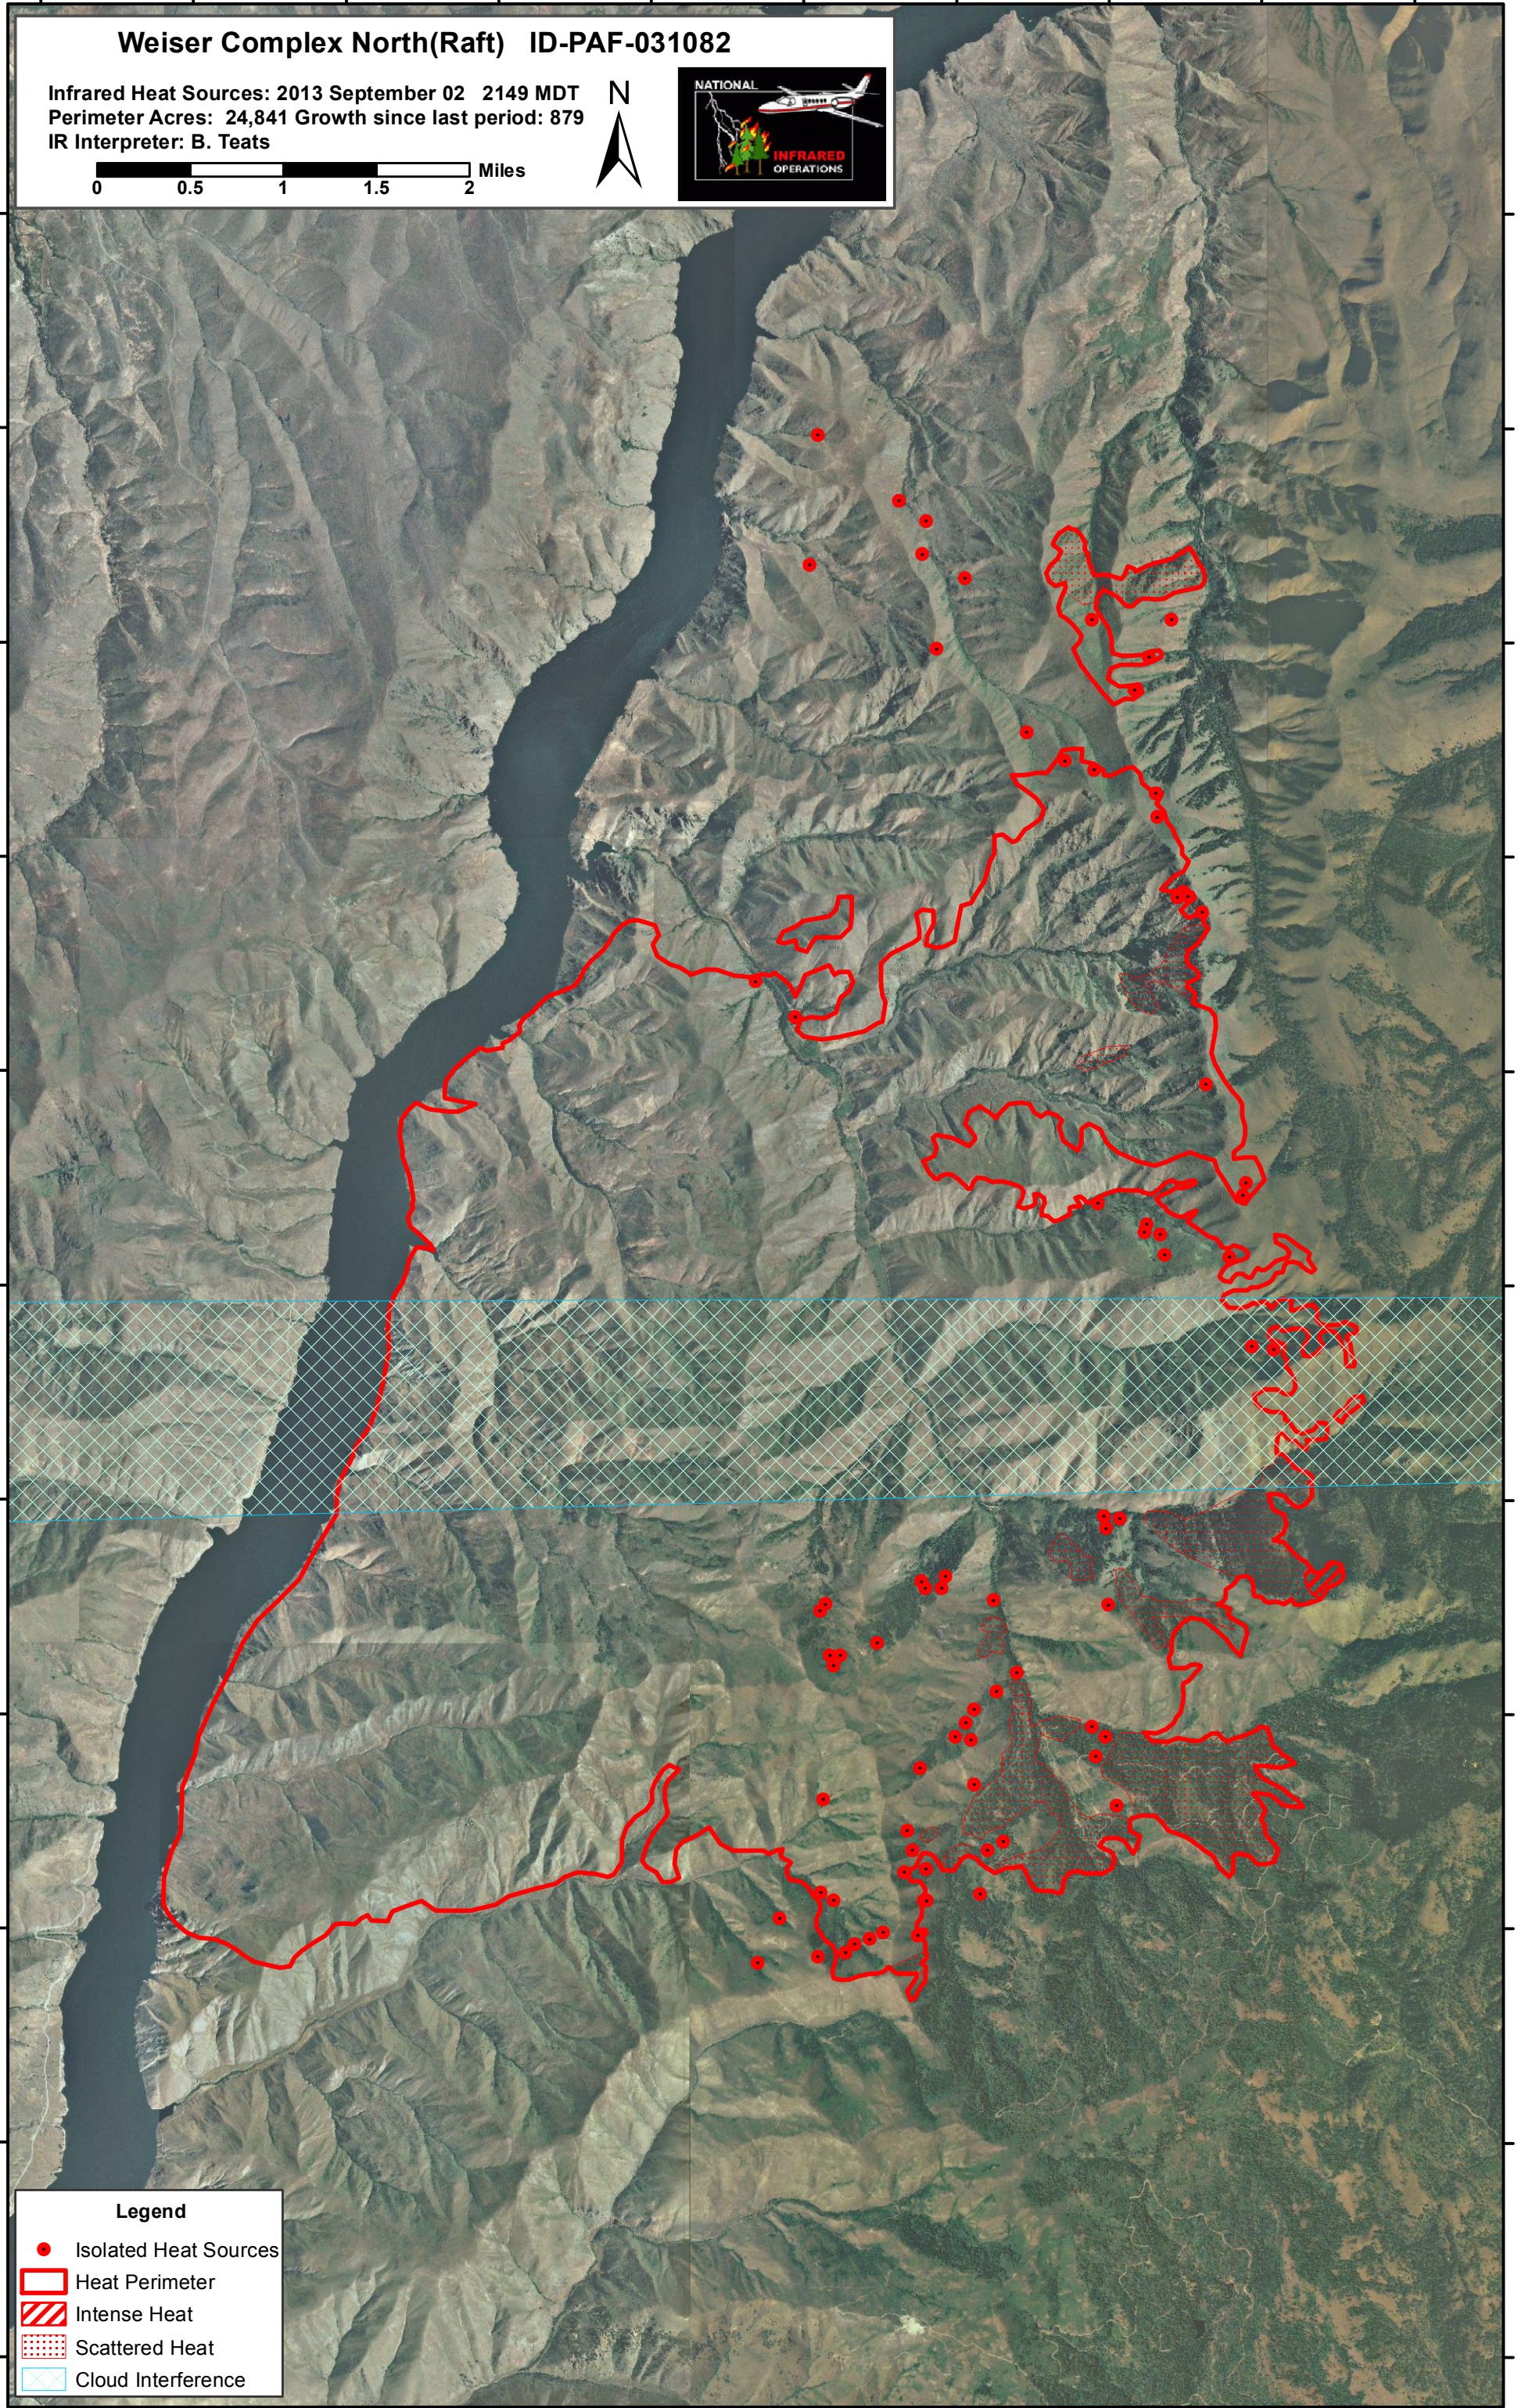

117°8'0"W 117°7'0"W 117°6'0"W 117°5'0"W 117°4'0"W 117°3'0"W 117°2'0"W 117°1'0"W 117°0'0"W 116°59'0"W

# Weiser Complex North(Raft) ID-PAF-031082

Infrared Heat Sources: 2013 September 02 2149 MDT  
Perimeter Acres: 24,841 Growth since last period: 879  
IR Interpreter: B. Teats

0 0.5 1 1.5 2 Miles

44°44'0"N  
44°43'0"N  
44°42'0"N  
44°41'0"N  
44°40'0"N  
44°39'0"N  
44°38'0"N  
44°37'0"N  
44°36'0"N  
44°35'0"N  
44°34'0"N

44°44'0"N  
44°43'0"N  
44°42'0"N  
44°41'0"N  
44°40'0"N  
44°39'0"N  
44°38'0"N  
44°37'0"N  
44°36'0"N  
44°35'0"N  
44°34'0"N

### Legend

-  Isolated Heat Sources
-  Heat Perimeter
-  Intense Heat
-  Scattered Heat
-  Cloud Interference

117°8'0"W 117°7'0"W 117°6'0"W 117°5'0"W 117°4'0"W 117°3'0"W 117°2'0"W 117°1'0"W 117°0'0"W 116°59'0"W