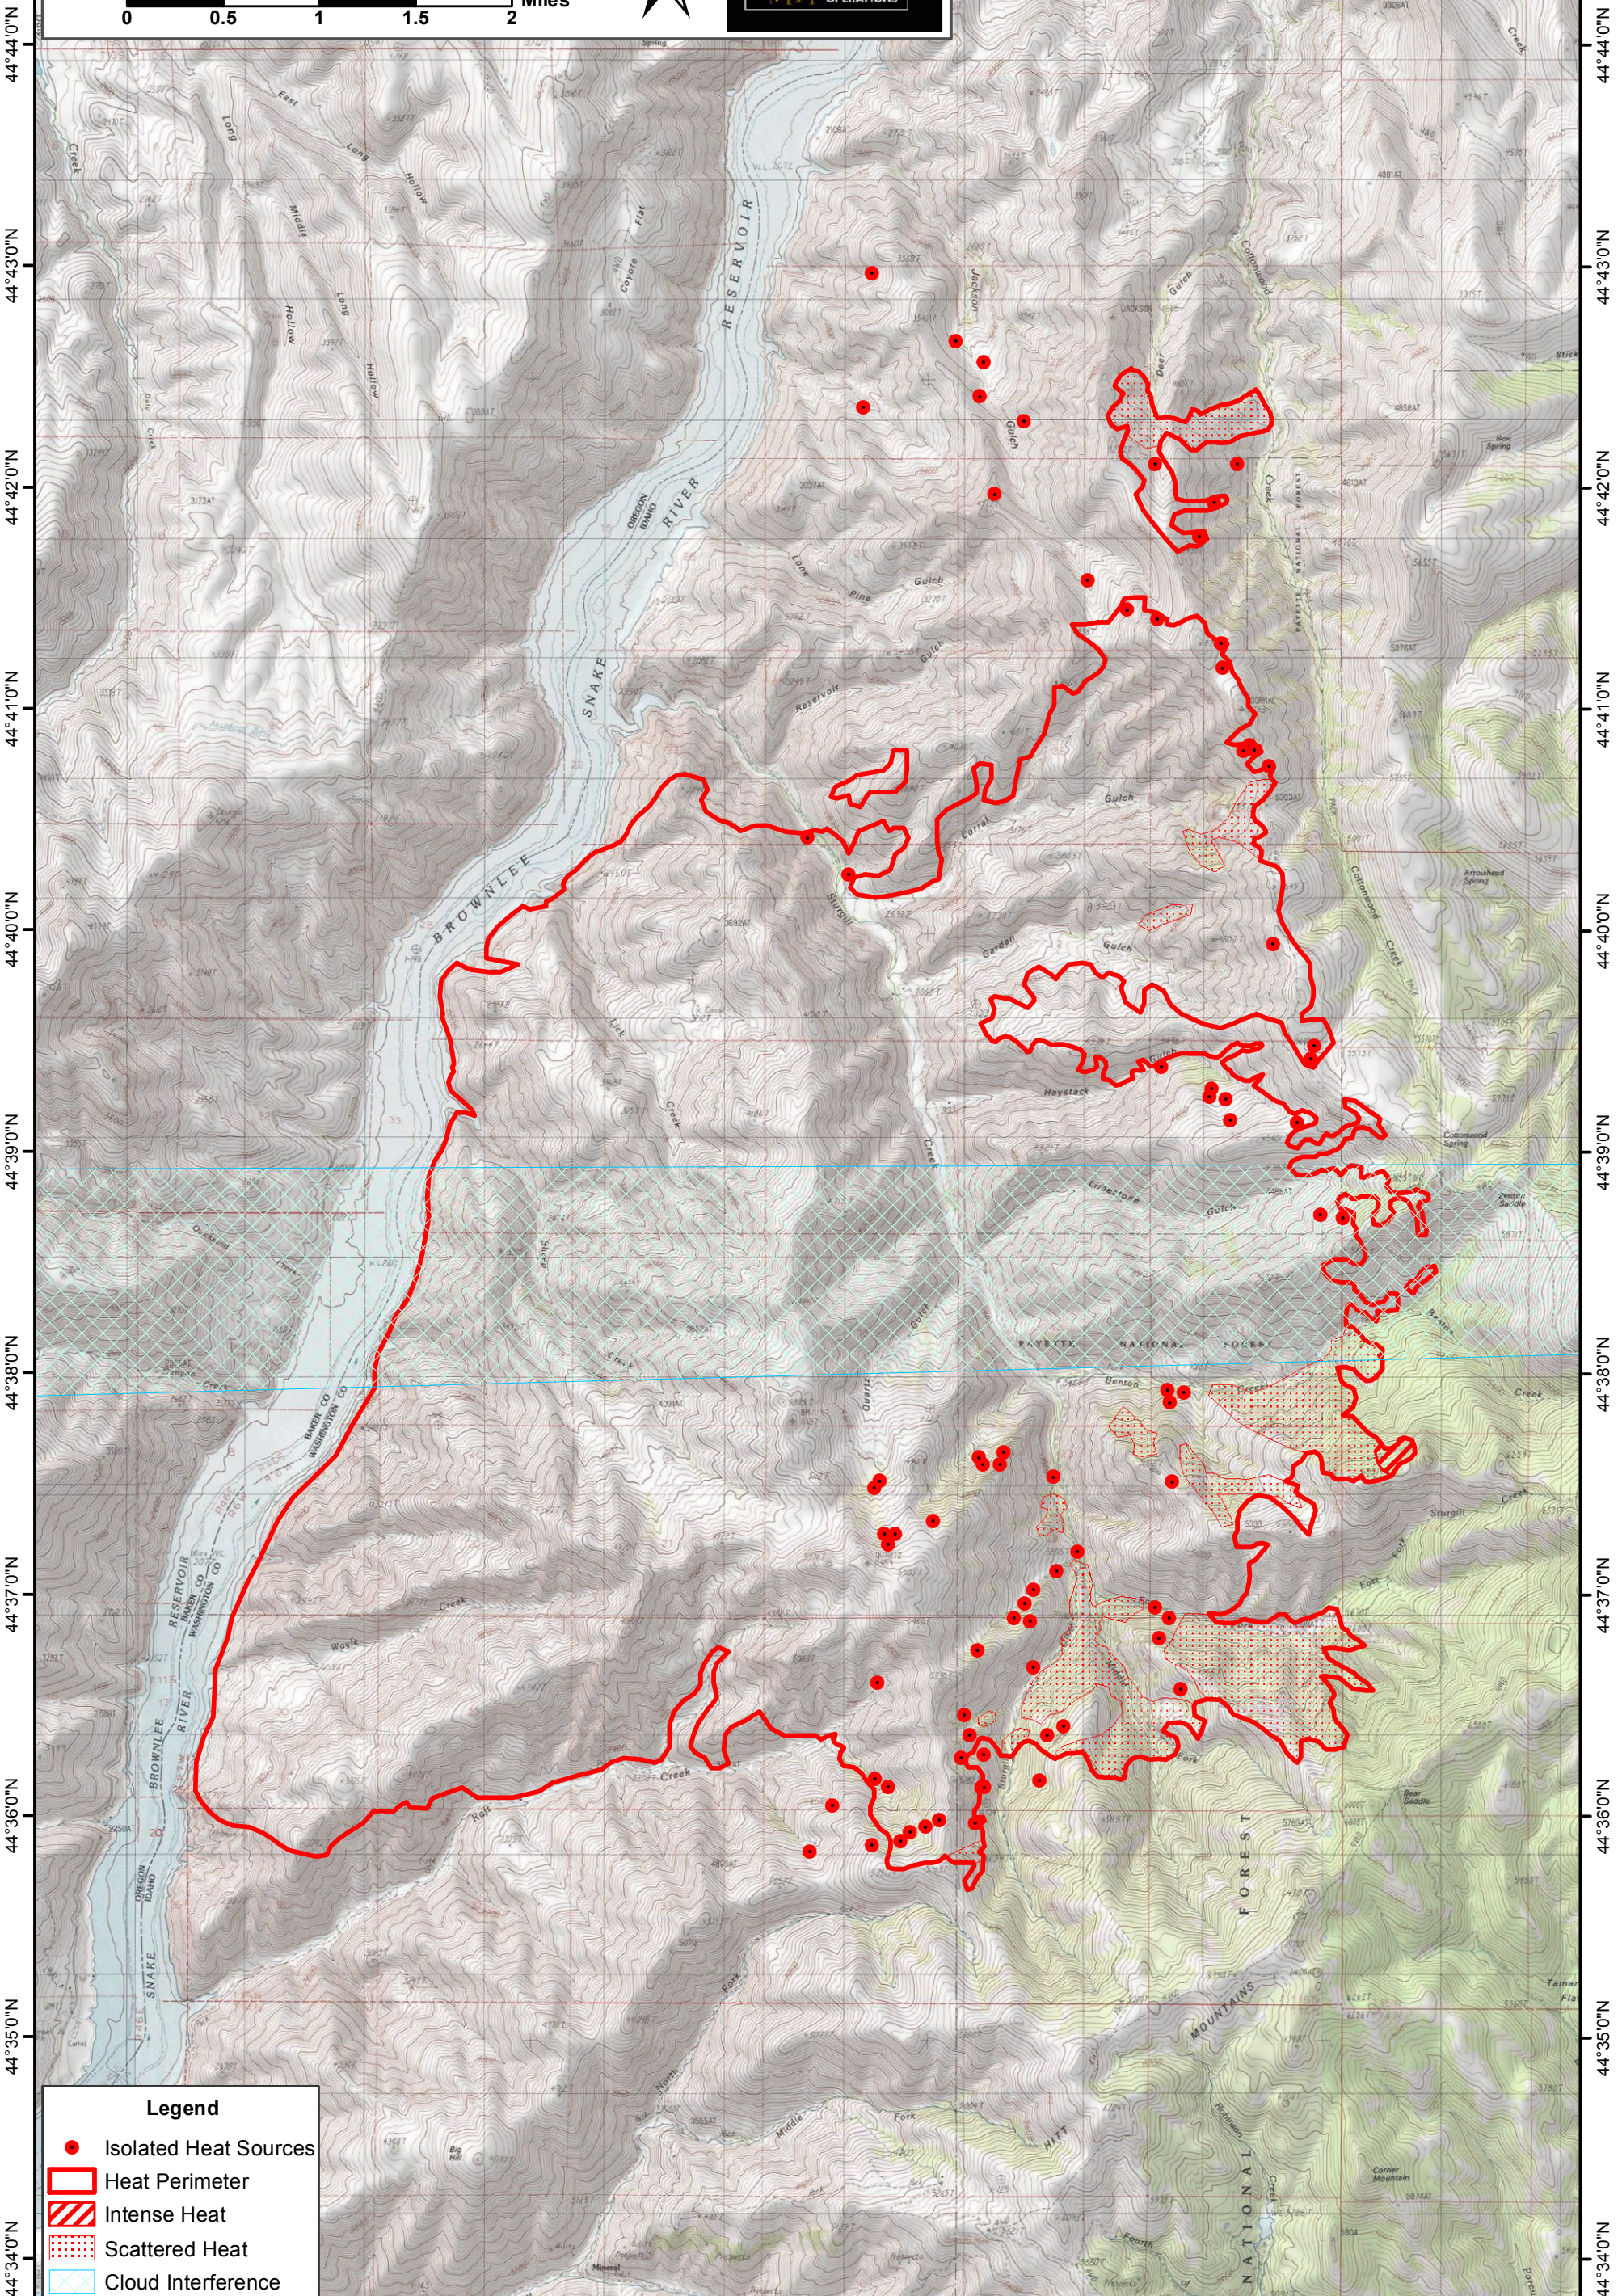

117°8'0"W 117°7'0"W 117°6'0"W 117°5'0"W 117°4'0"W 117°3'0"W 117°2'0"W 117°1'0"W 117°0'0"W 116°59'0"W

# Weiser Complex North(Raft) ID-PAF-031082

Infrared Heat Sources: 2013 September 02 2149 MDT  
Perimeter Acres: 24,841 Growth since last period: 879  
IR Interpreter: B. Teats

0 0.5 1 1.5 2 Miles

## Legend

- Isolated Heat Sources
- Heat Perimeter
- Intense Heat
- Scattered Heat
- Cloud Interference

117°8'0"W 117°7'0"W 117°6'0"W 117°5'0"W 117°4'0"W 117°3'0"W 117°2'0"W 117°1'0"W 117°0'0"W 116°59'0"W