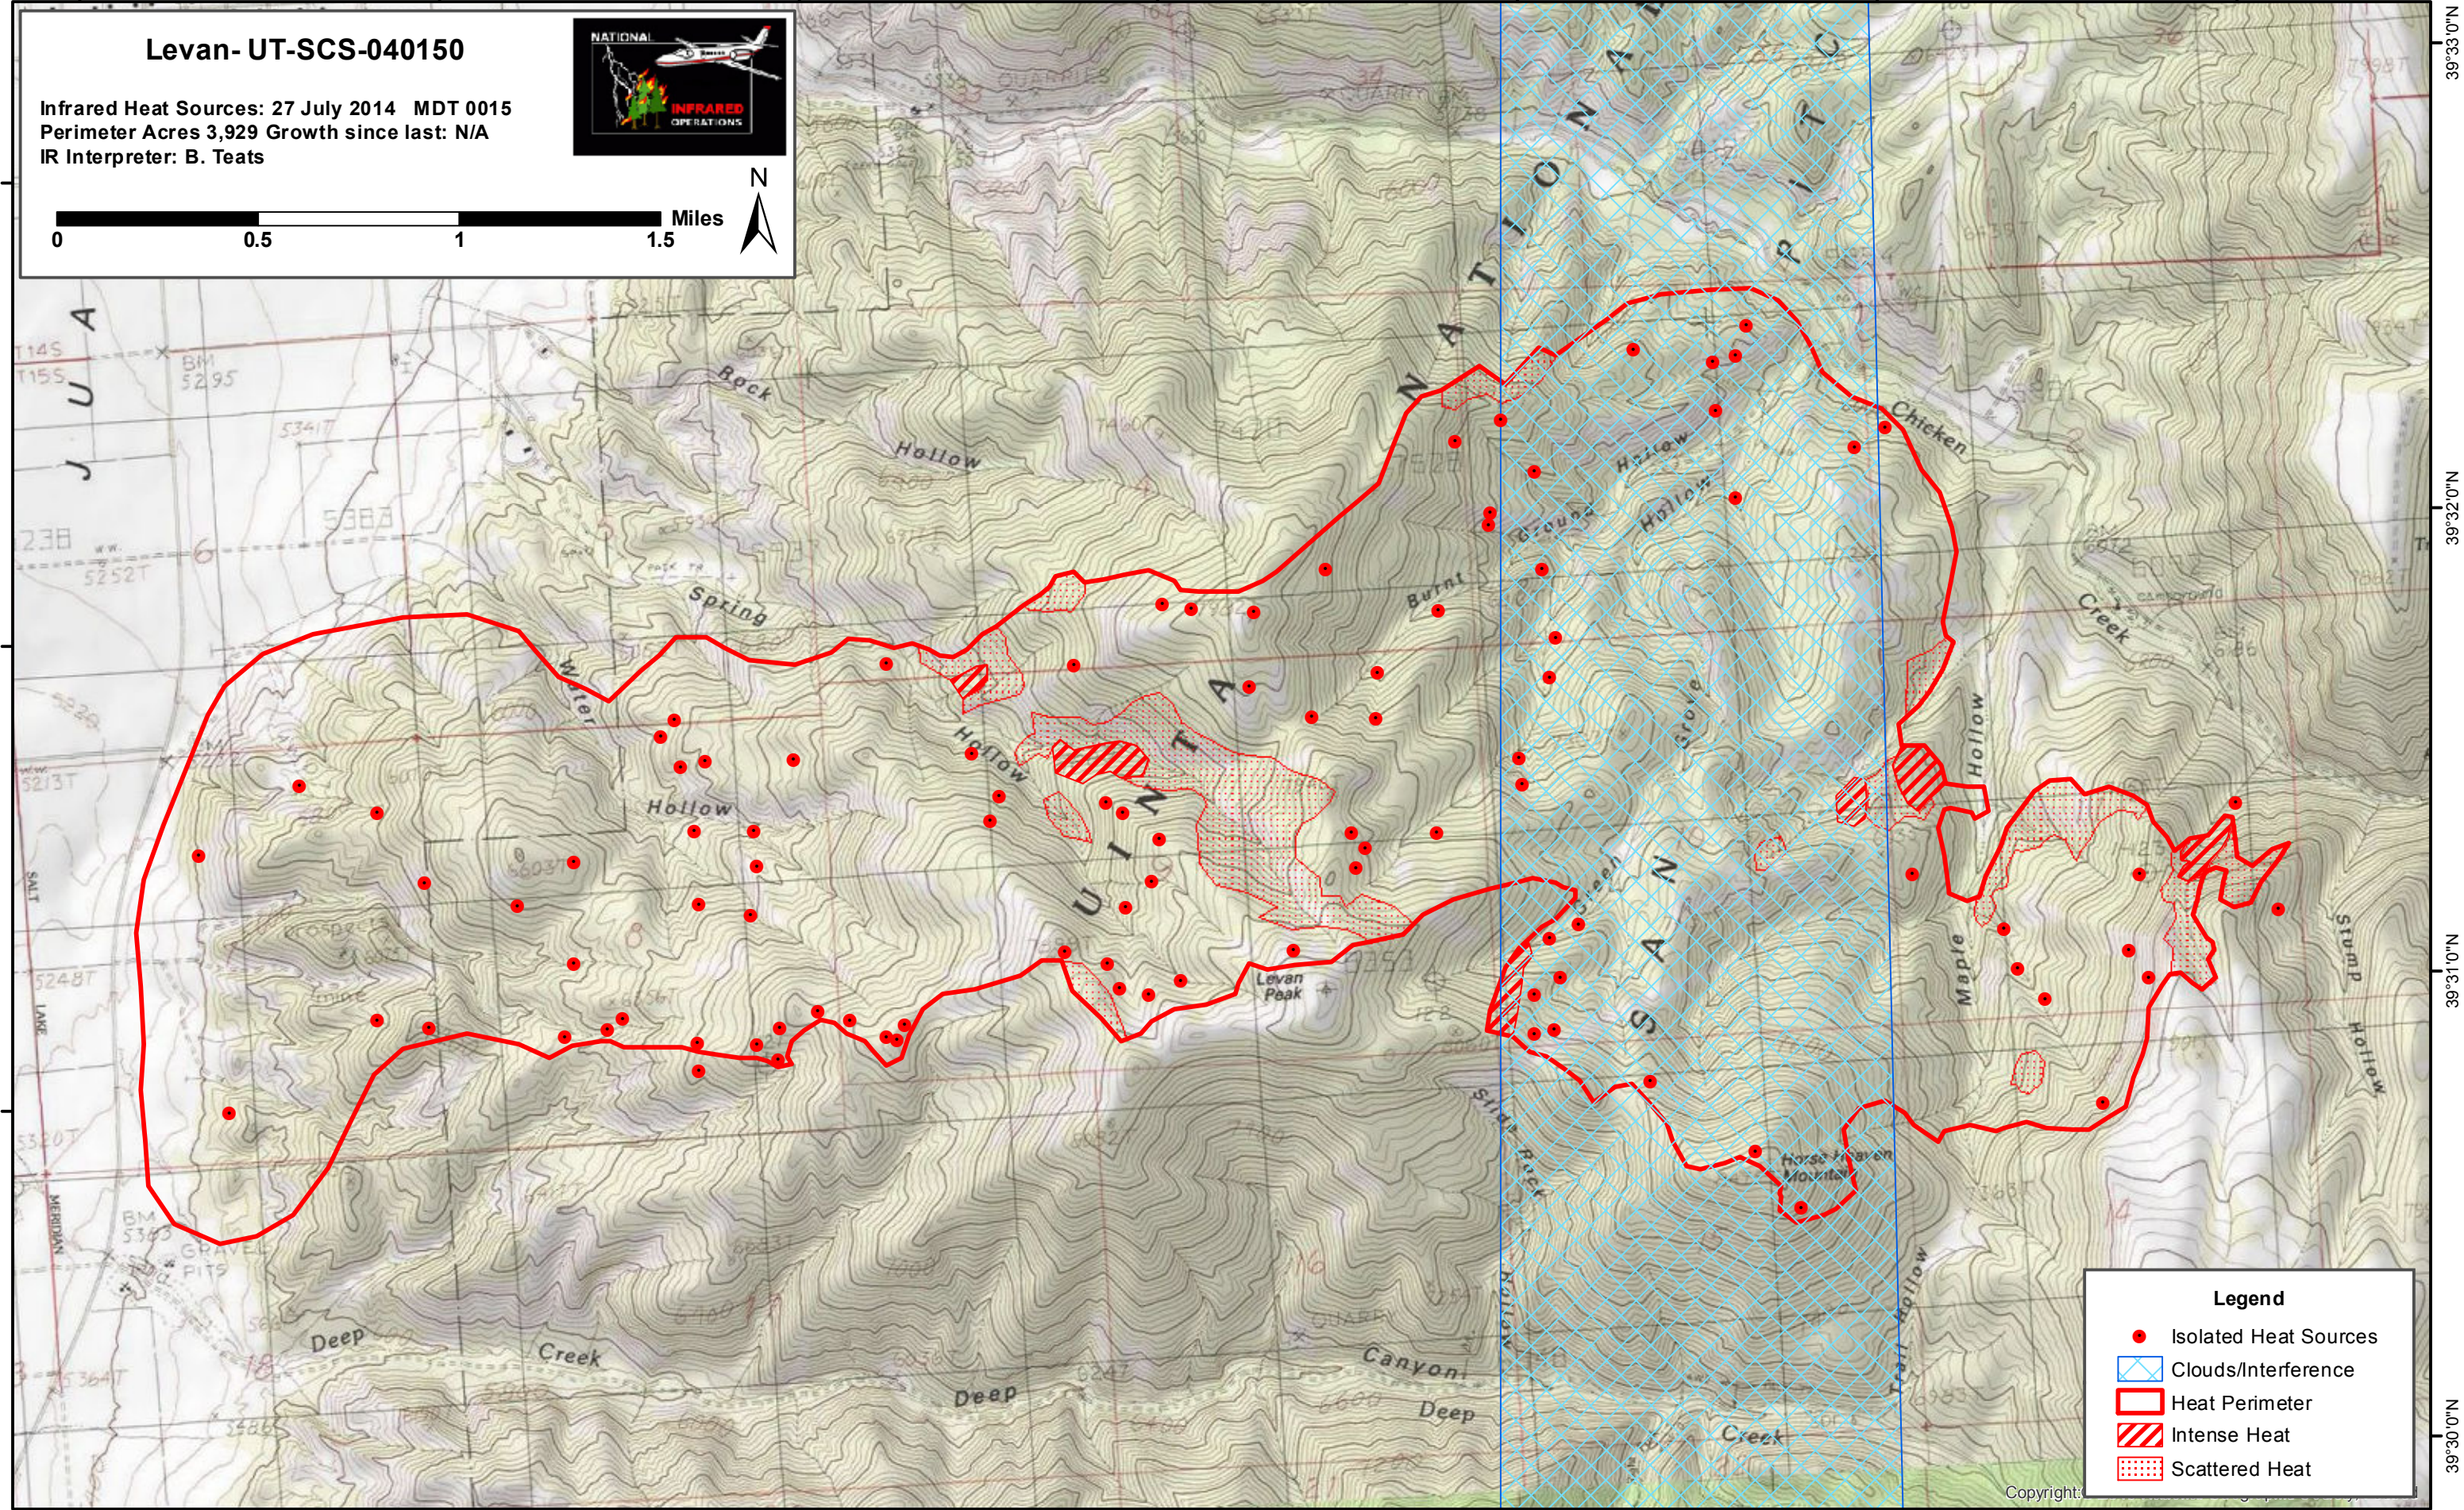

111°52'0"W 111°51'0"W 111°50'0"W 111°49'0"W 111°48'0"W 111°47'0"W 111°46'0"W

# Levan- UT-SCS-040150

Infrared Heat Sources: 27 July 2014 MDT 0015  
Perimeter Acres 3,929 Growth since last: N/A  
IR Interpreter: B. Teats

39°33'0"N  
39°32'0"N  
39°31'0"N

39°33'0"N  
39°32'0"N  
39°31'0"N  
39°30'0"N

**Legend**

- Isolated Heat Sources
- Clouds/Interference
- Heat Perimeter
- Intense Heat
- Scattered Heat

Copyright:

111°52'0"W 111°51'0"W 111°50'0"W 111°49'0"W 111°48'0"W 111°47'0"W 111°46'0"W