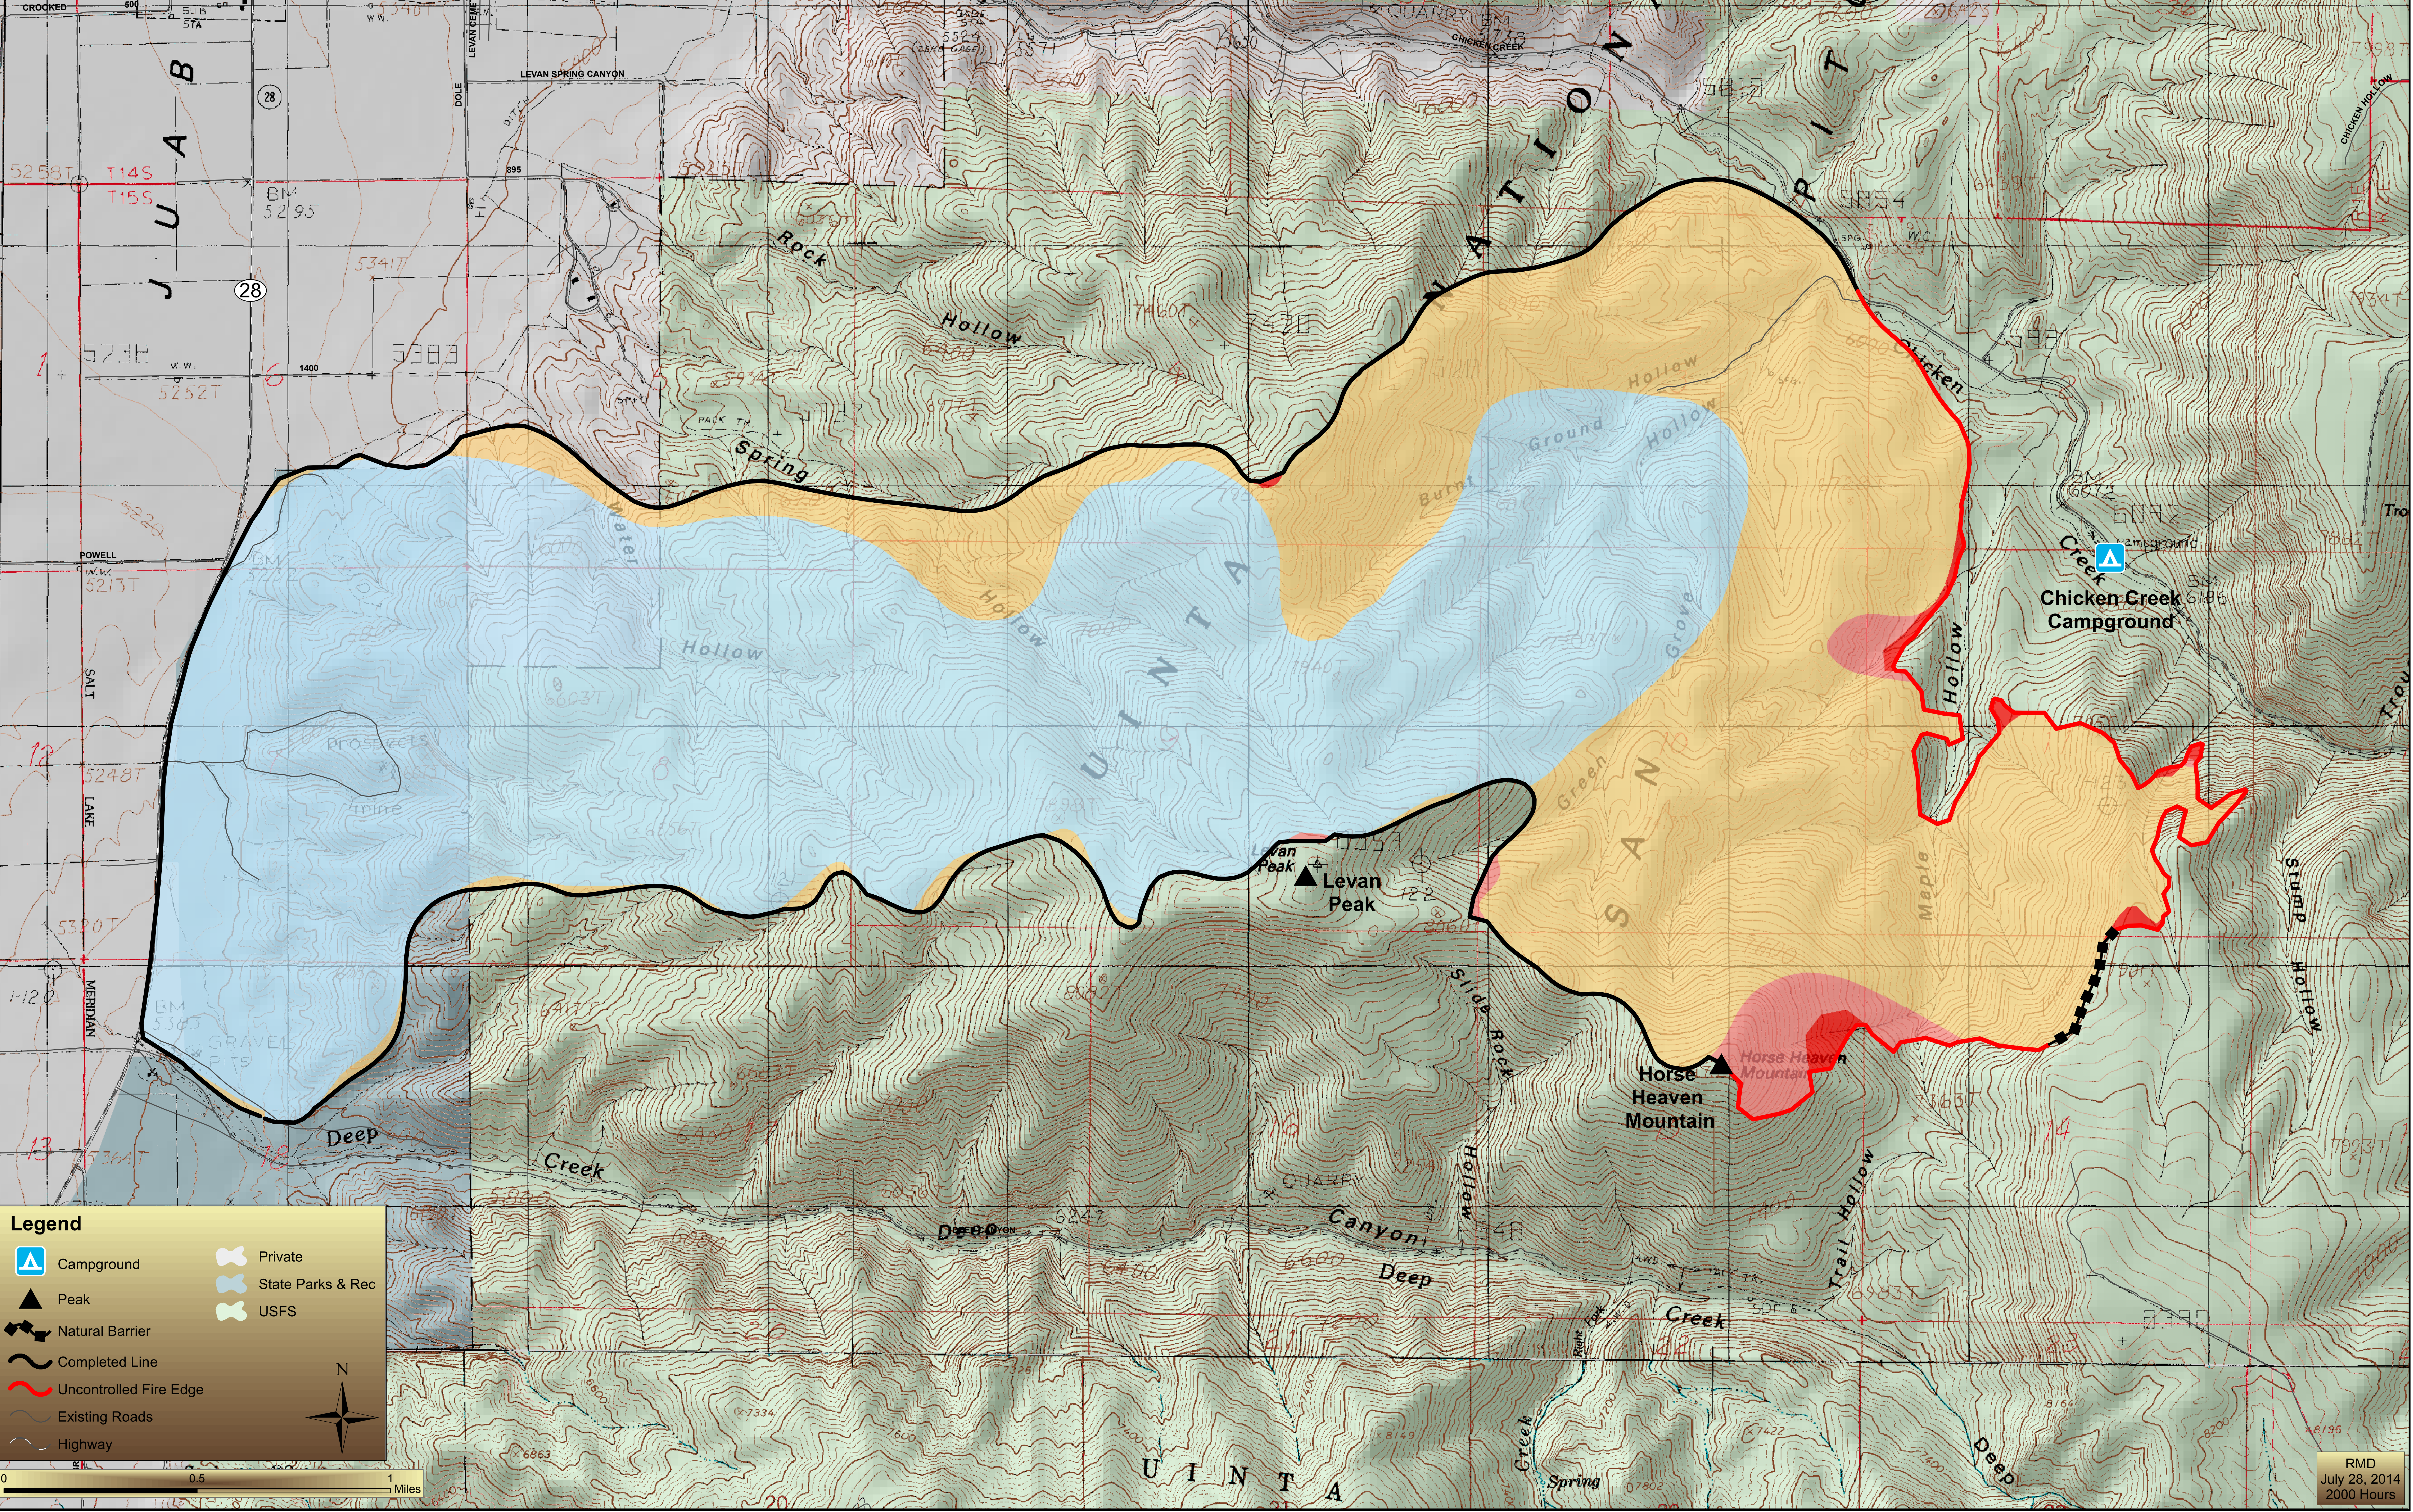

Levan Fire
UT-SCS-040150
Progression Map
July 29, 2014
4,343 Acres

	7/24/2014	2,508 acres
	7/25/2014	1,726 acres
	7/26/2014	86 acres
	7/27/2014	23 acres
		Total: 4,343 acres

Legend

	Campground		Private
	Peak		State Parks & Rec
	Natural Barrier		USFS
	Completed Line		
	Uncontrolled Fire Edge		
	Existing Roads		
	Highway		

0 0.5 1 Miles

N