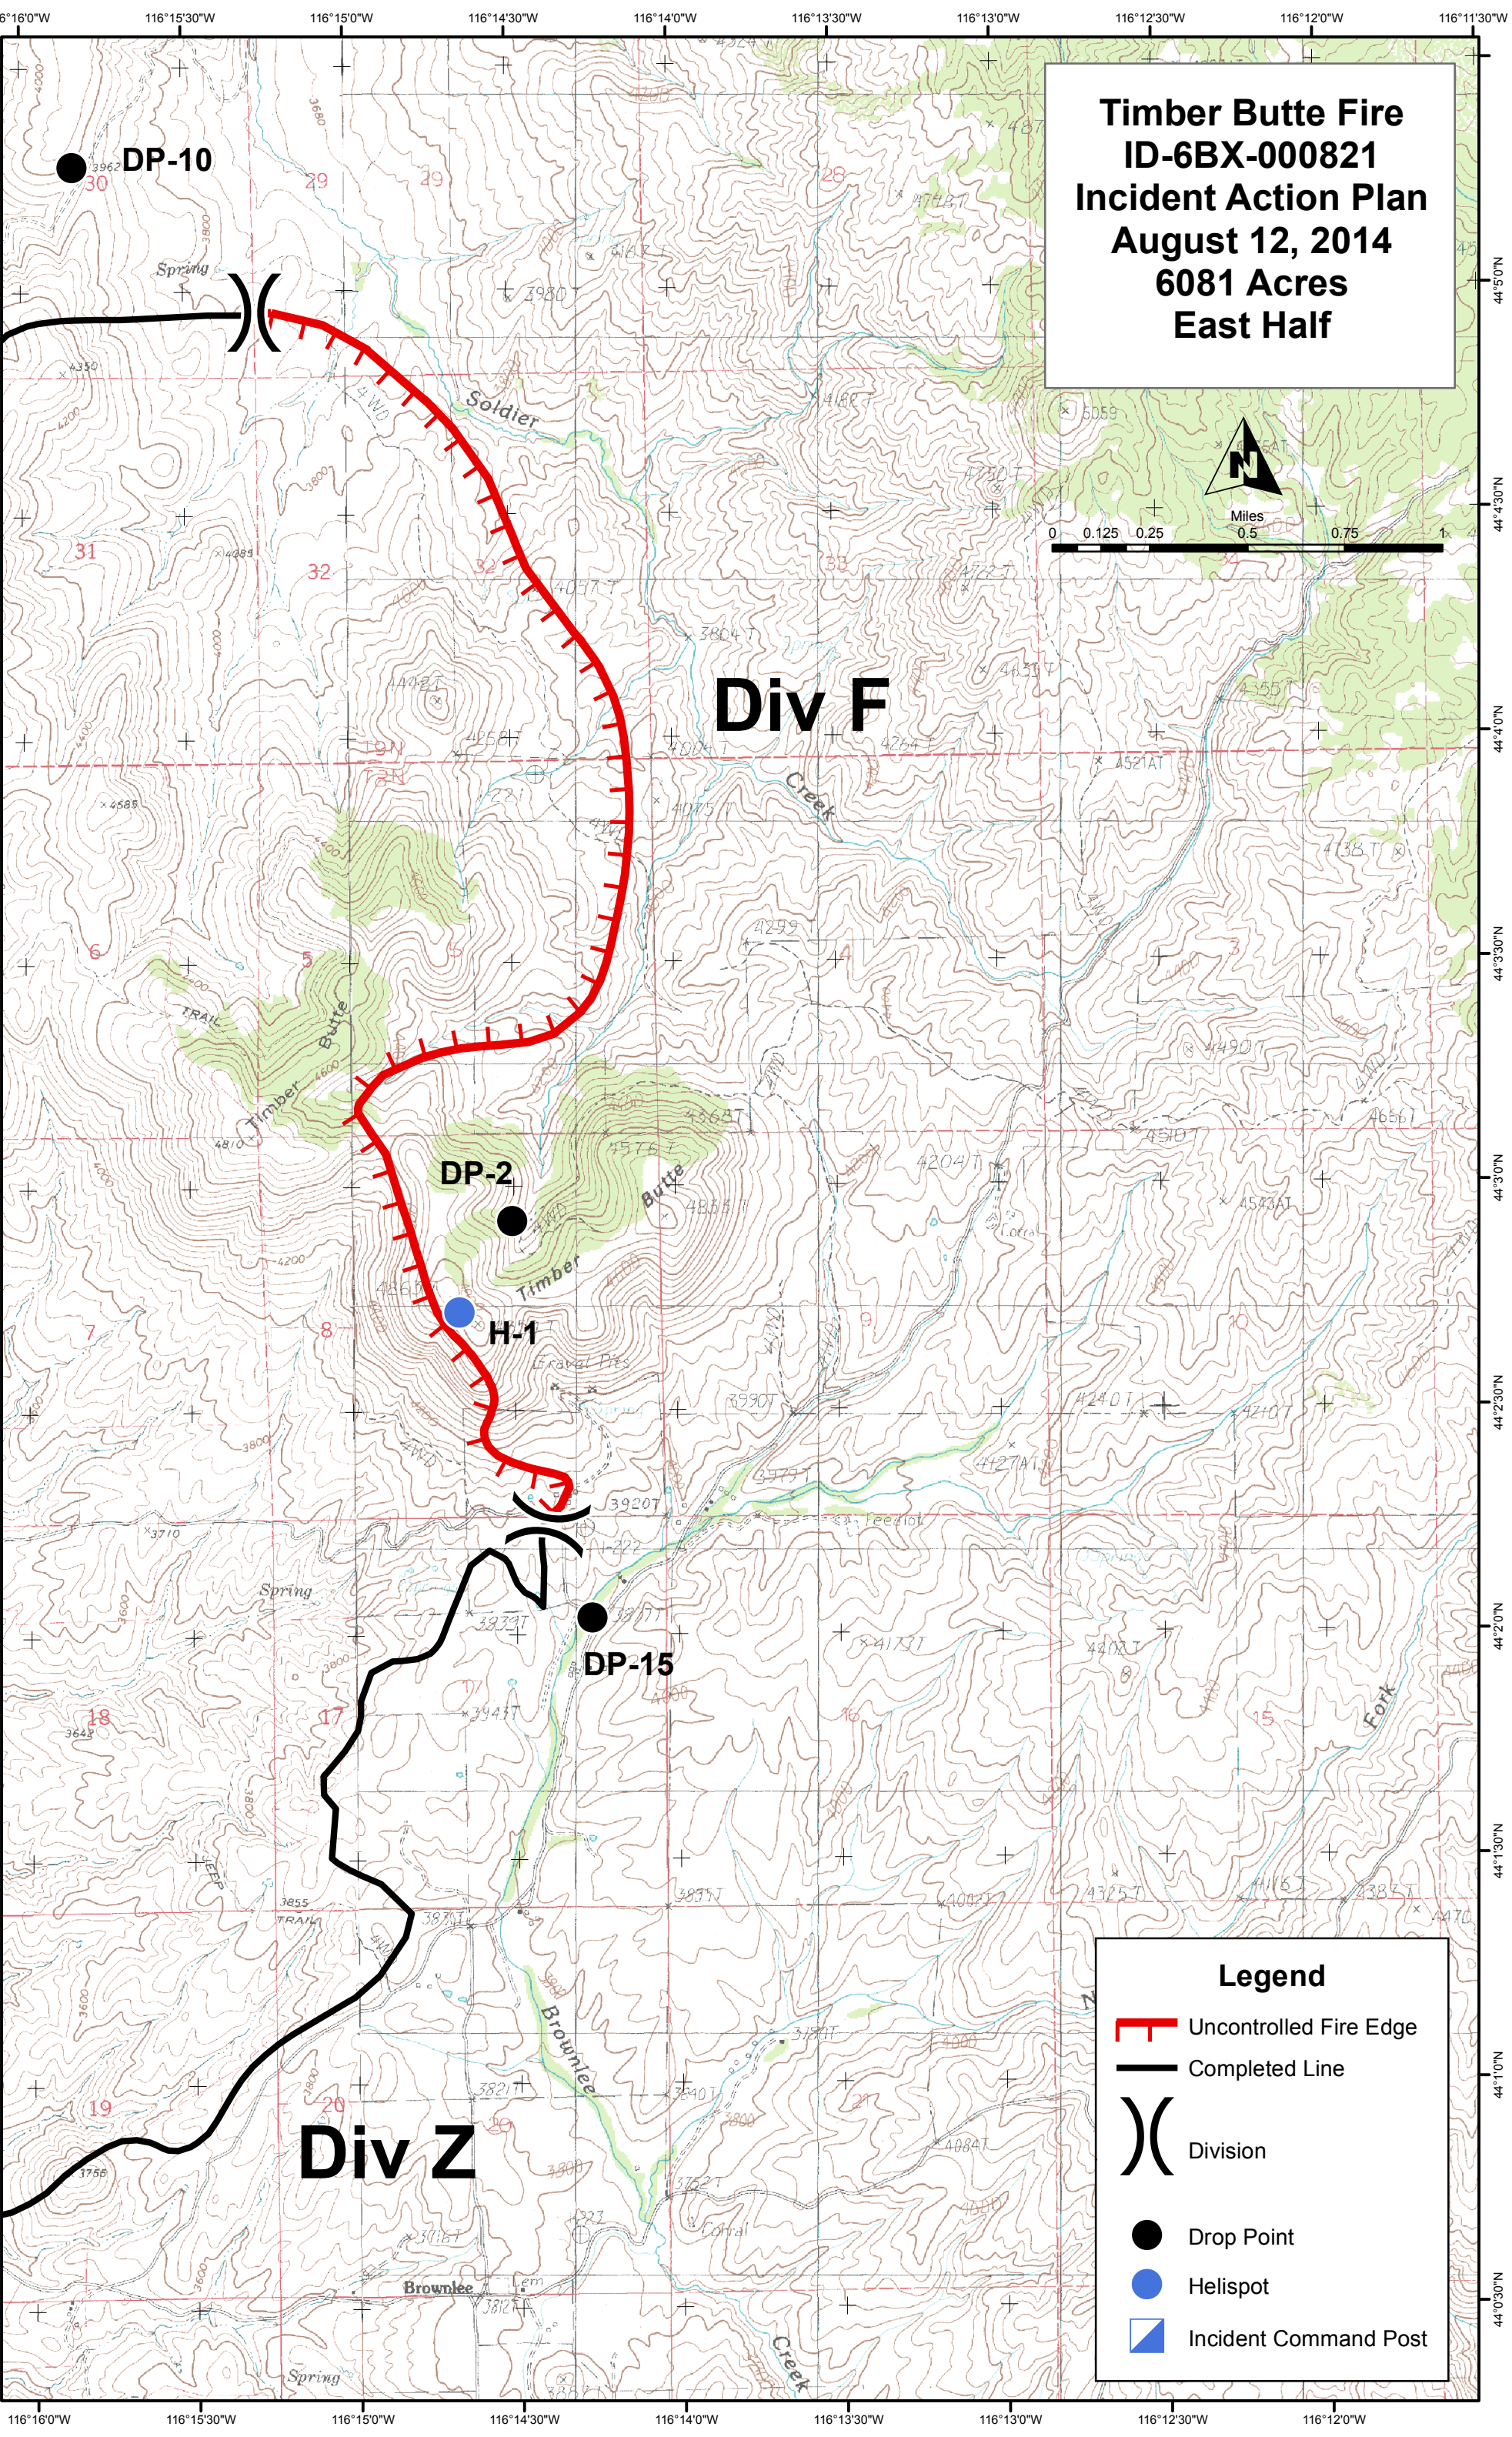

**Timber Butte Fire
ID-6BX-000821
Incident Action Plan
August 12, 2014
6081 Acres
East Half**

Div F

Div Z

Legend

-  Uncontrolled Fire Edge
-  Completed Line
-  Division
-  Drop Point
-  Helispot
-  Incident Command Post

DP-10

DP-2

H-1

DP-15