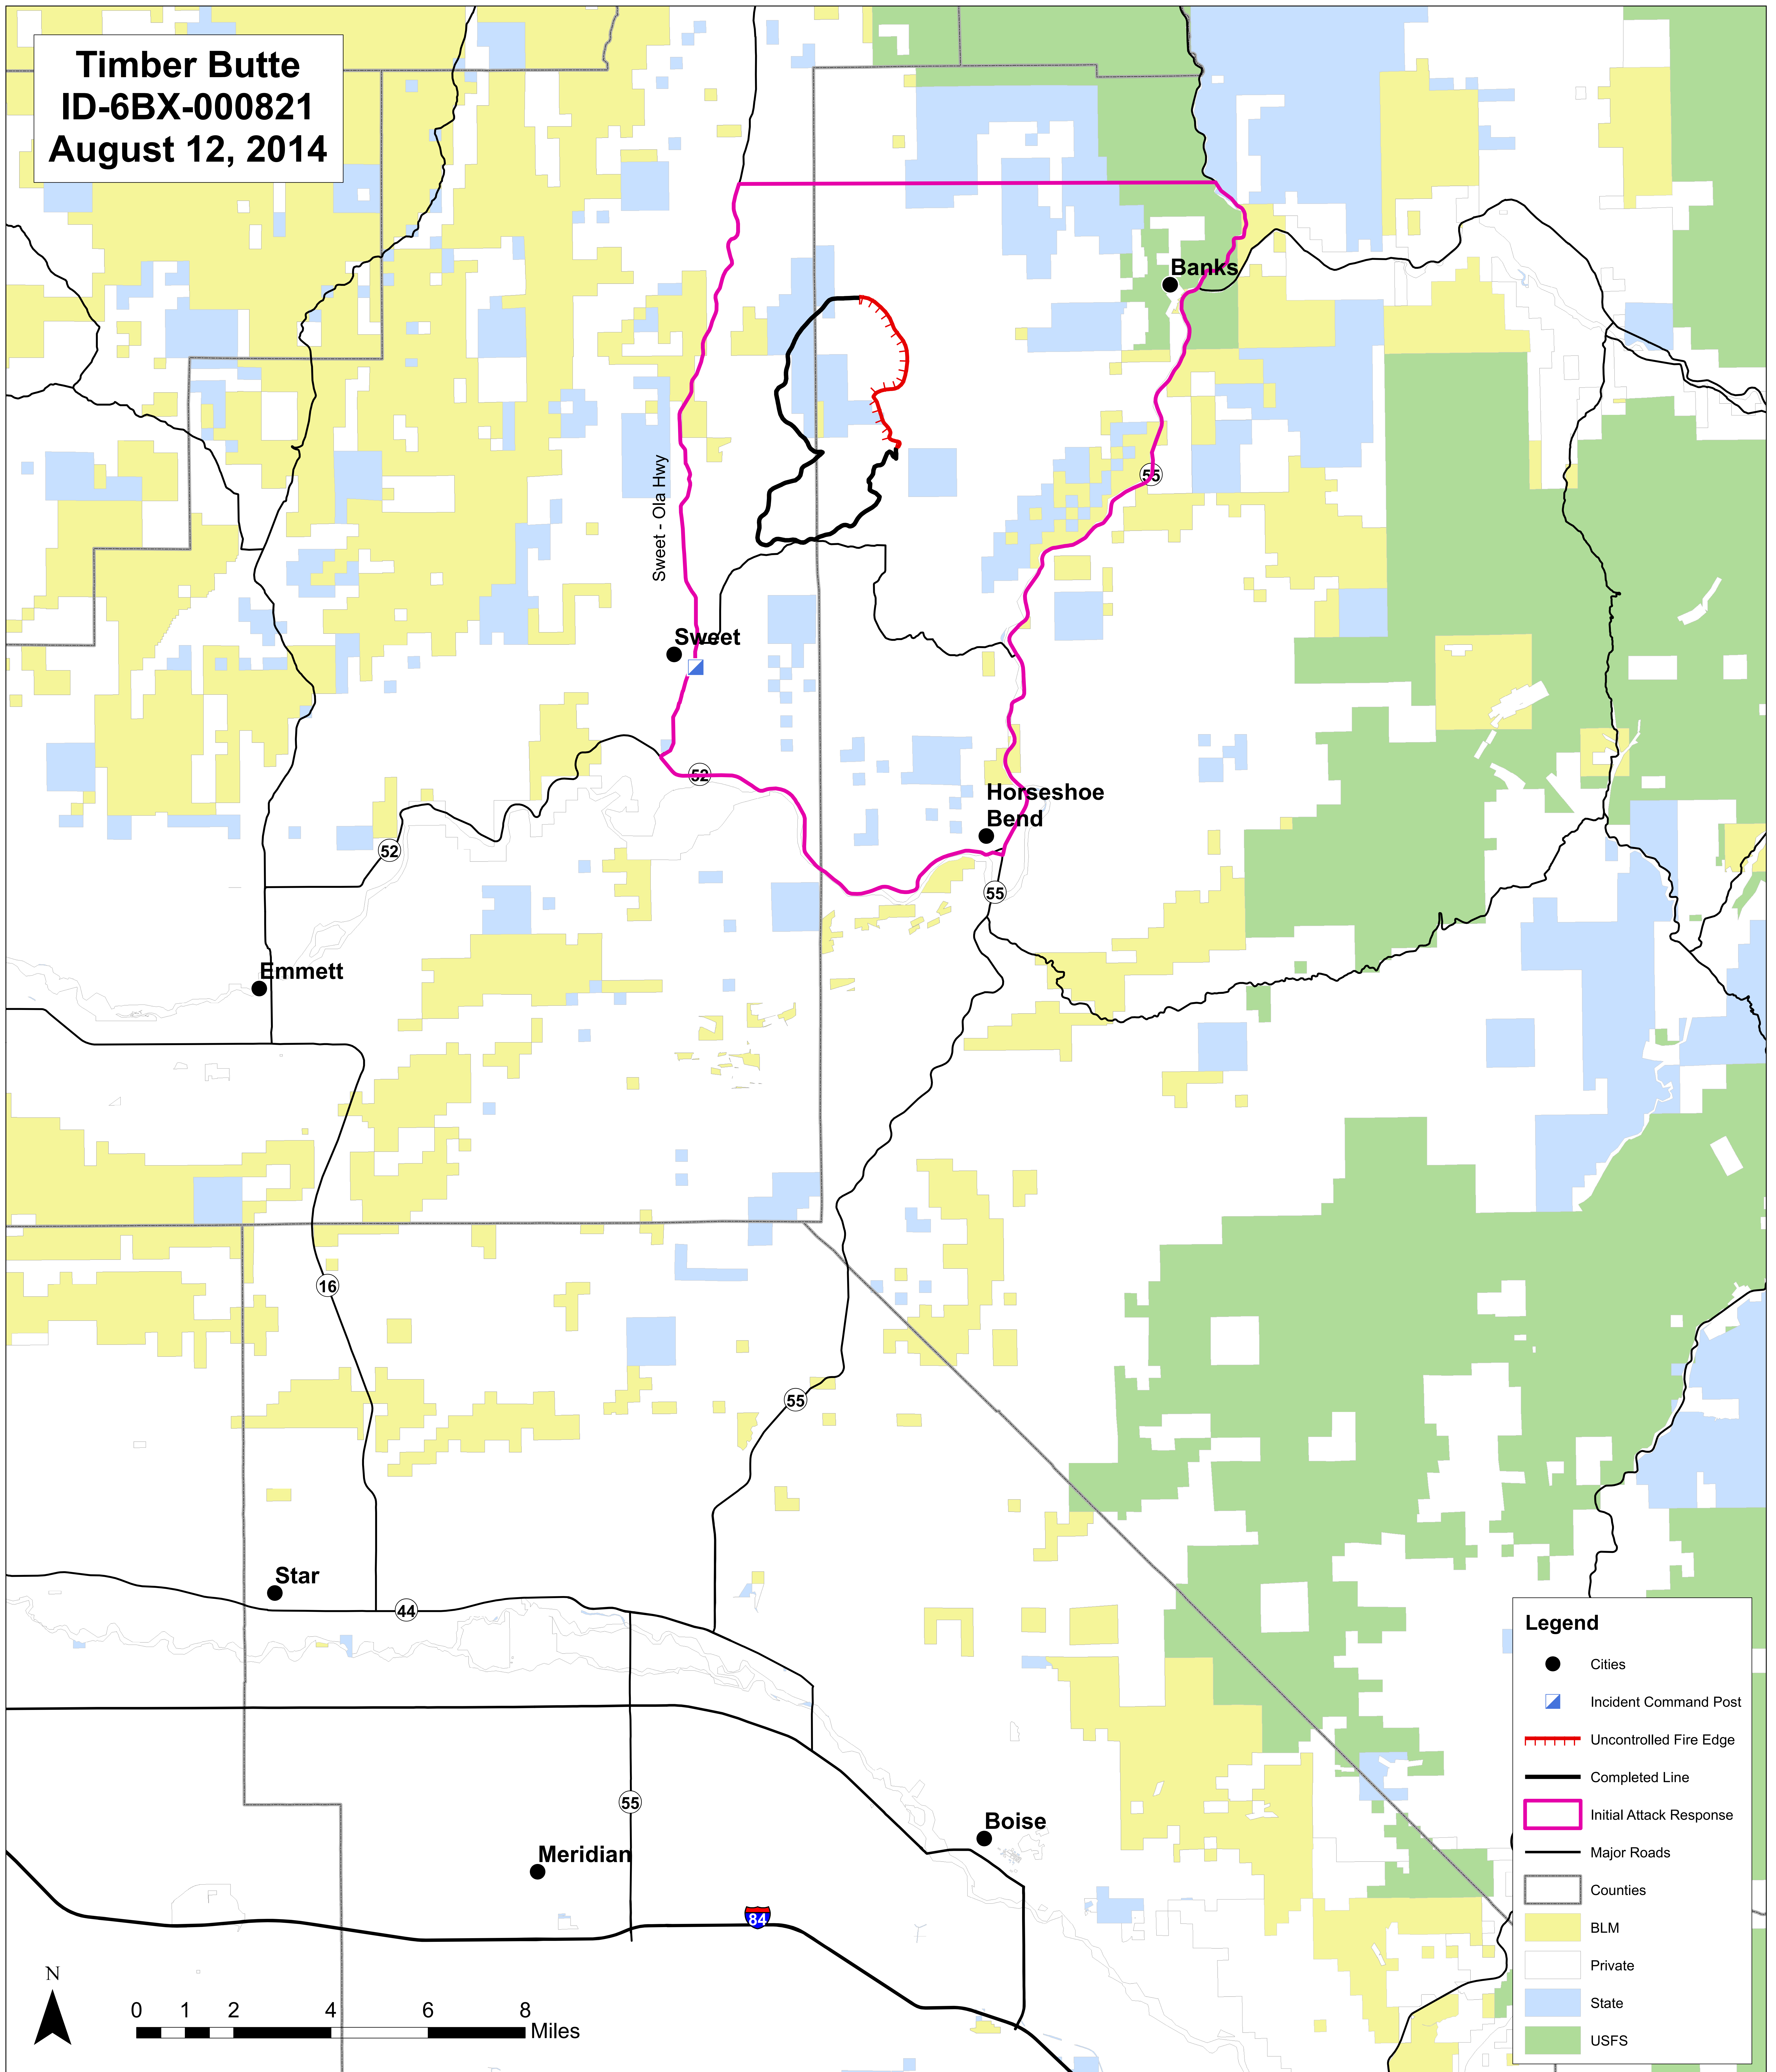

# TRANSPORTATION MAP

Timber Butte  
ID-6BX-000821  
August 12, 2014

**Legend**

- Cities
- Incident Command Post
- Uncontrolled Fire Edge
- Completed Line
- Initial Attack Response
- Major Roads
- Counties
- BLM
- Private
- State
- USFS