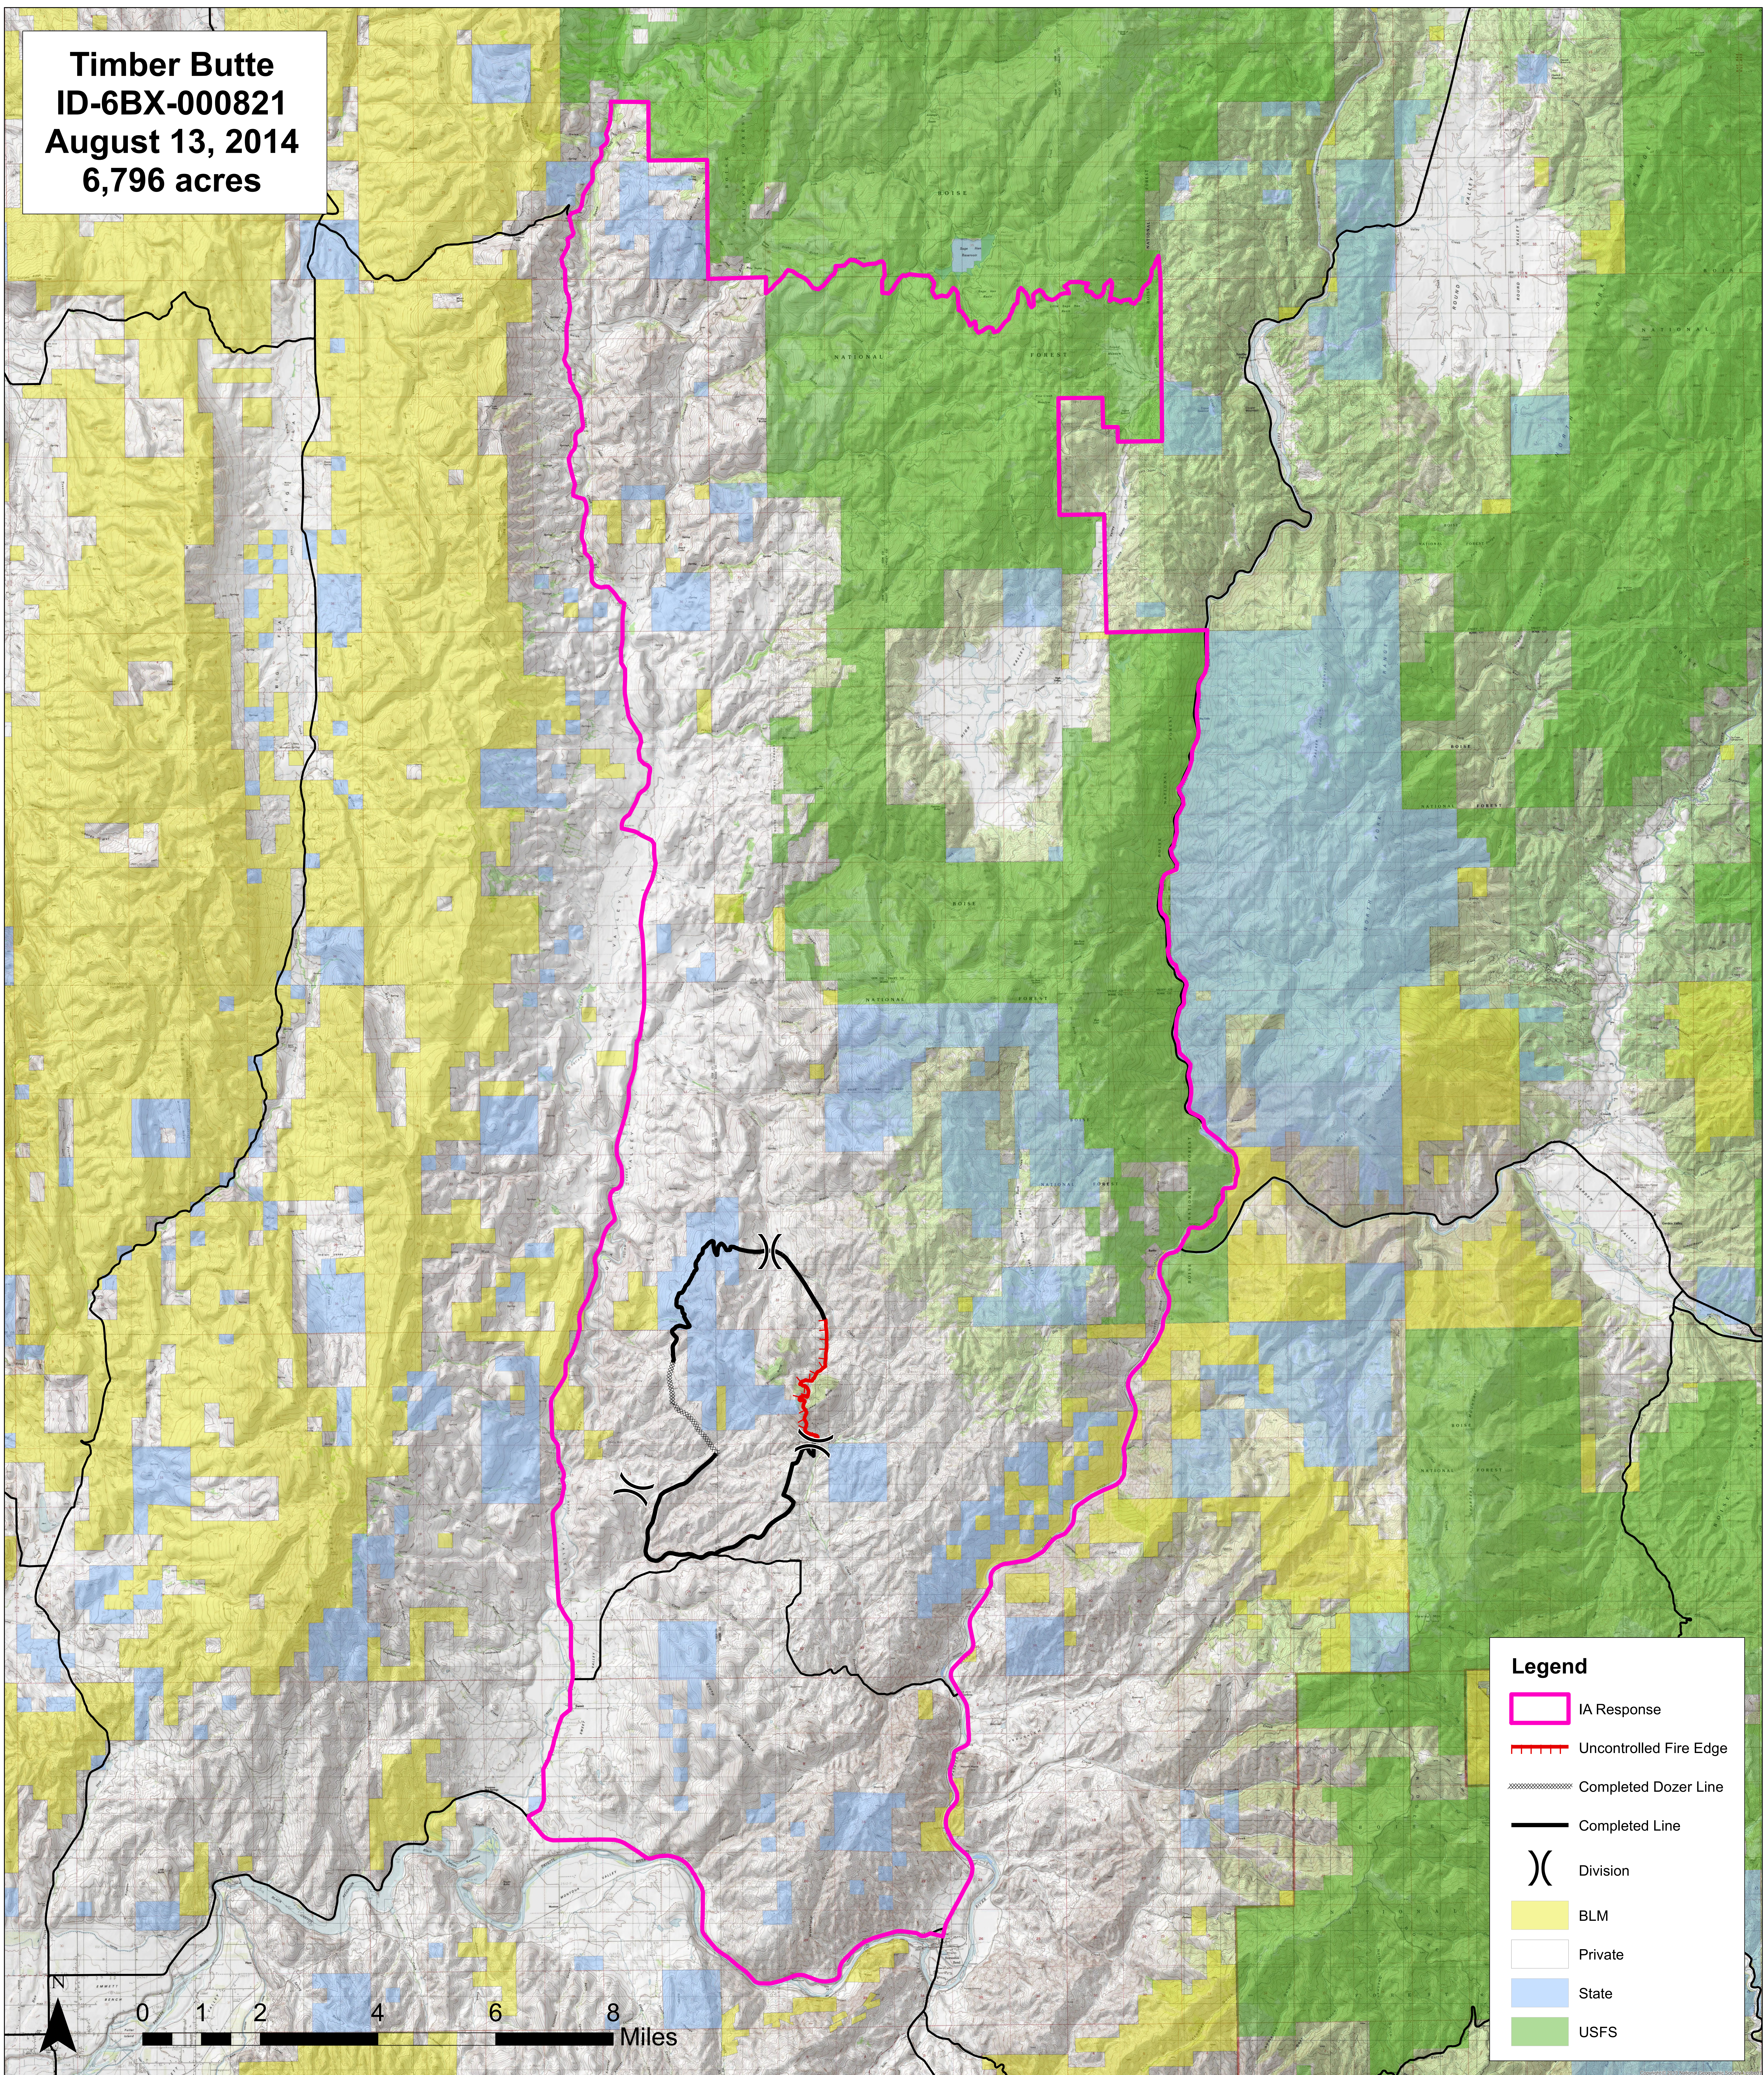

INITIAL ATTACK RESPONSE MAP

Timber Butte
ID-6BX-000821
August 13, 2014
6,796 acres

Legend

- IA Response
- Uncontrolled Fire Edge
- Completed Dozer Line
- Completed Line
- Division
- BLM
- Private
- State
- USFS