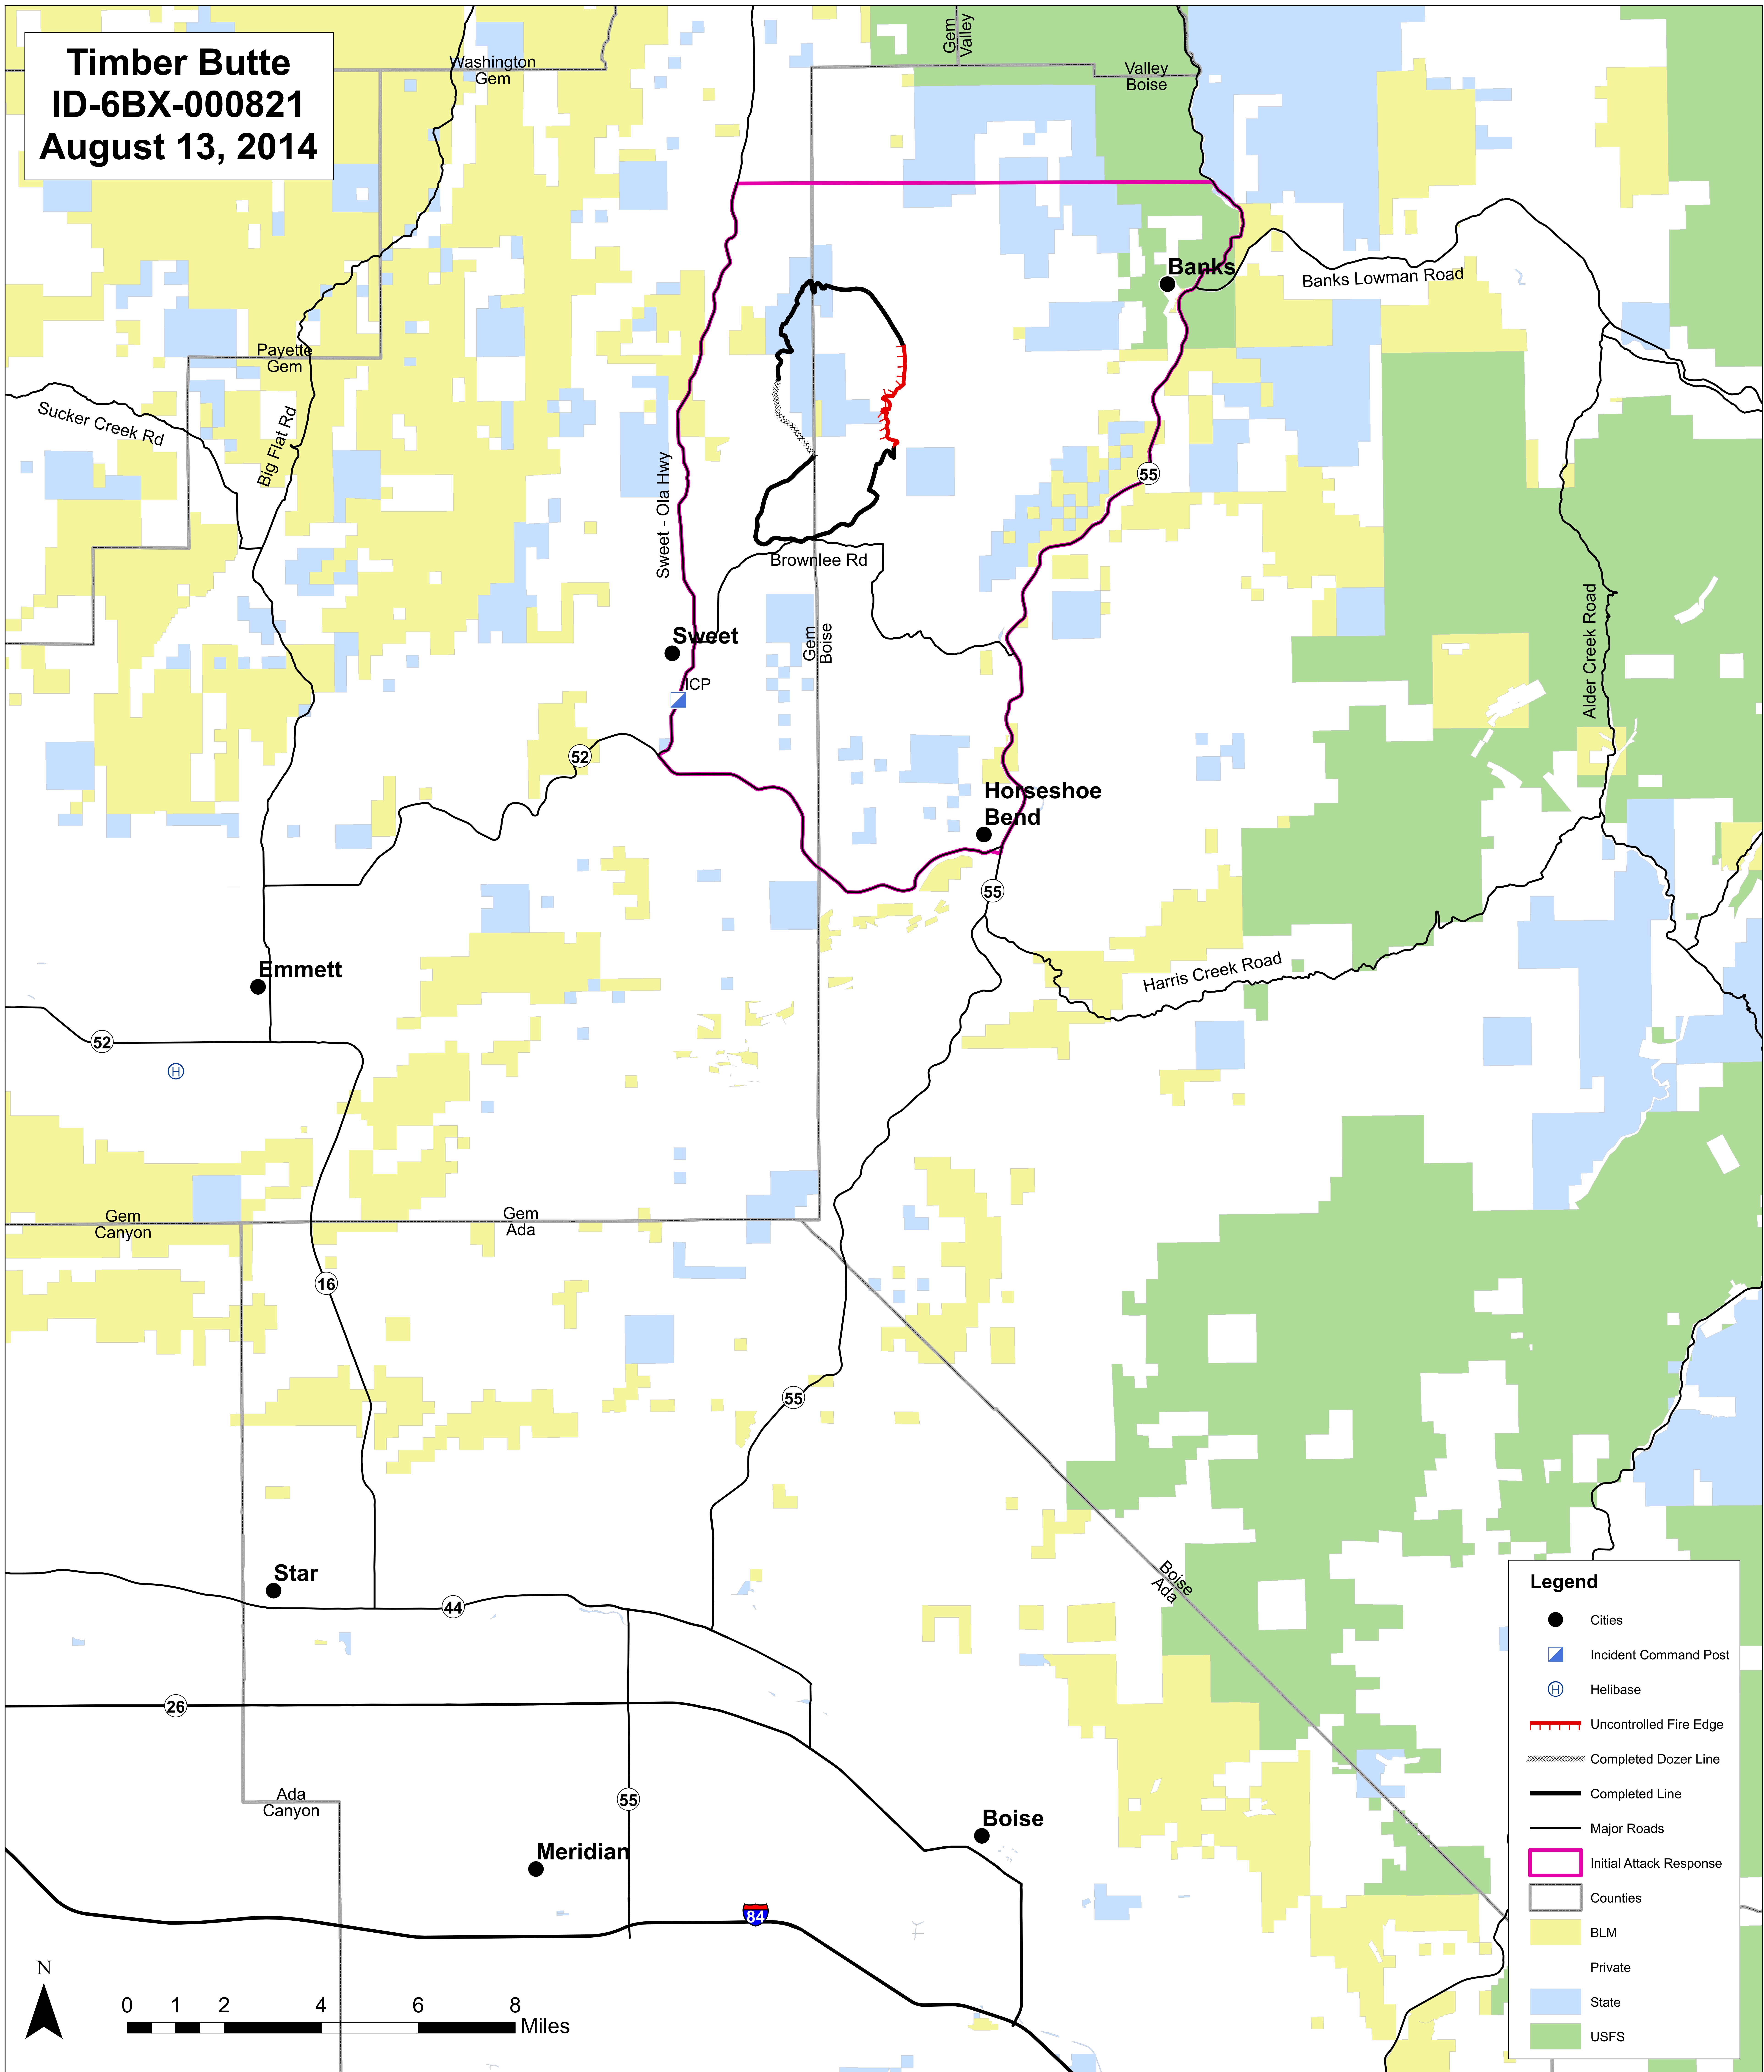

TRANSPORTATION MAP

Timber Butte
ID-6BX-000821
August 13, 2014

Legend

- Cities
- Incident Command Post
- ⊕ Helibase
- Uncontrolled Fire Edge
- - - Completed Dozer Line
- Completed Line
- Major Roads
- Initial Attack Response
- Counties
- BLM
- Private
- State
- USFS