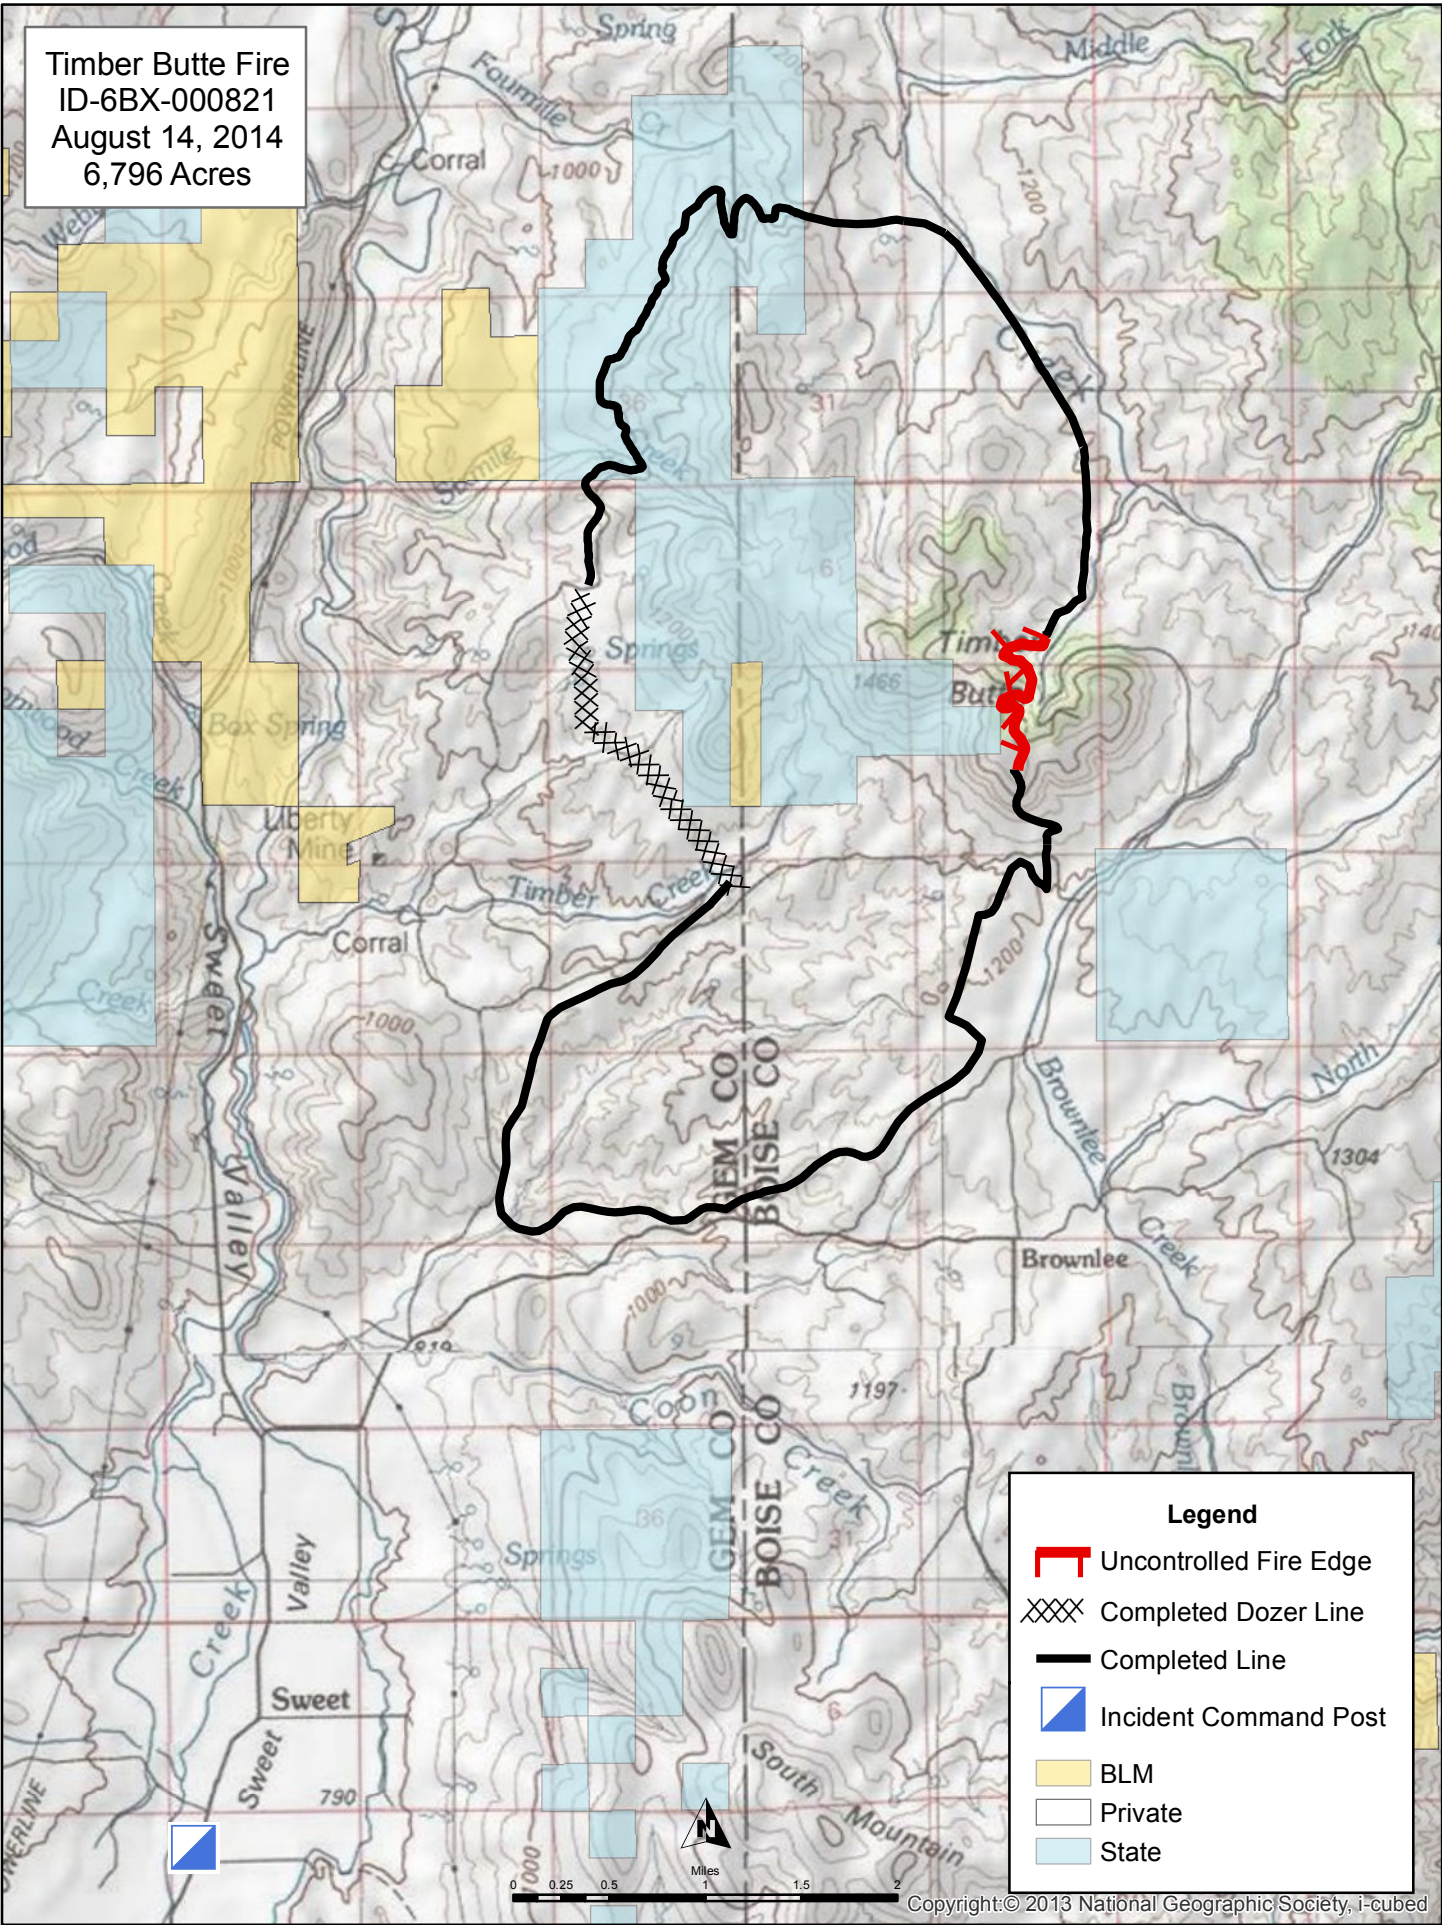

Timber Butte Fire
ID-6BX-000821
August 14, 2014
6,796 Acres

Legend

- Uncontrolled Fire Edge
- Completed Dozer Line
- Completed Line
- Incident Command Post
- BLM
- Private
- State