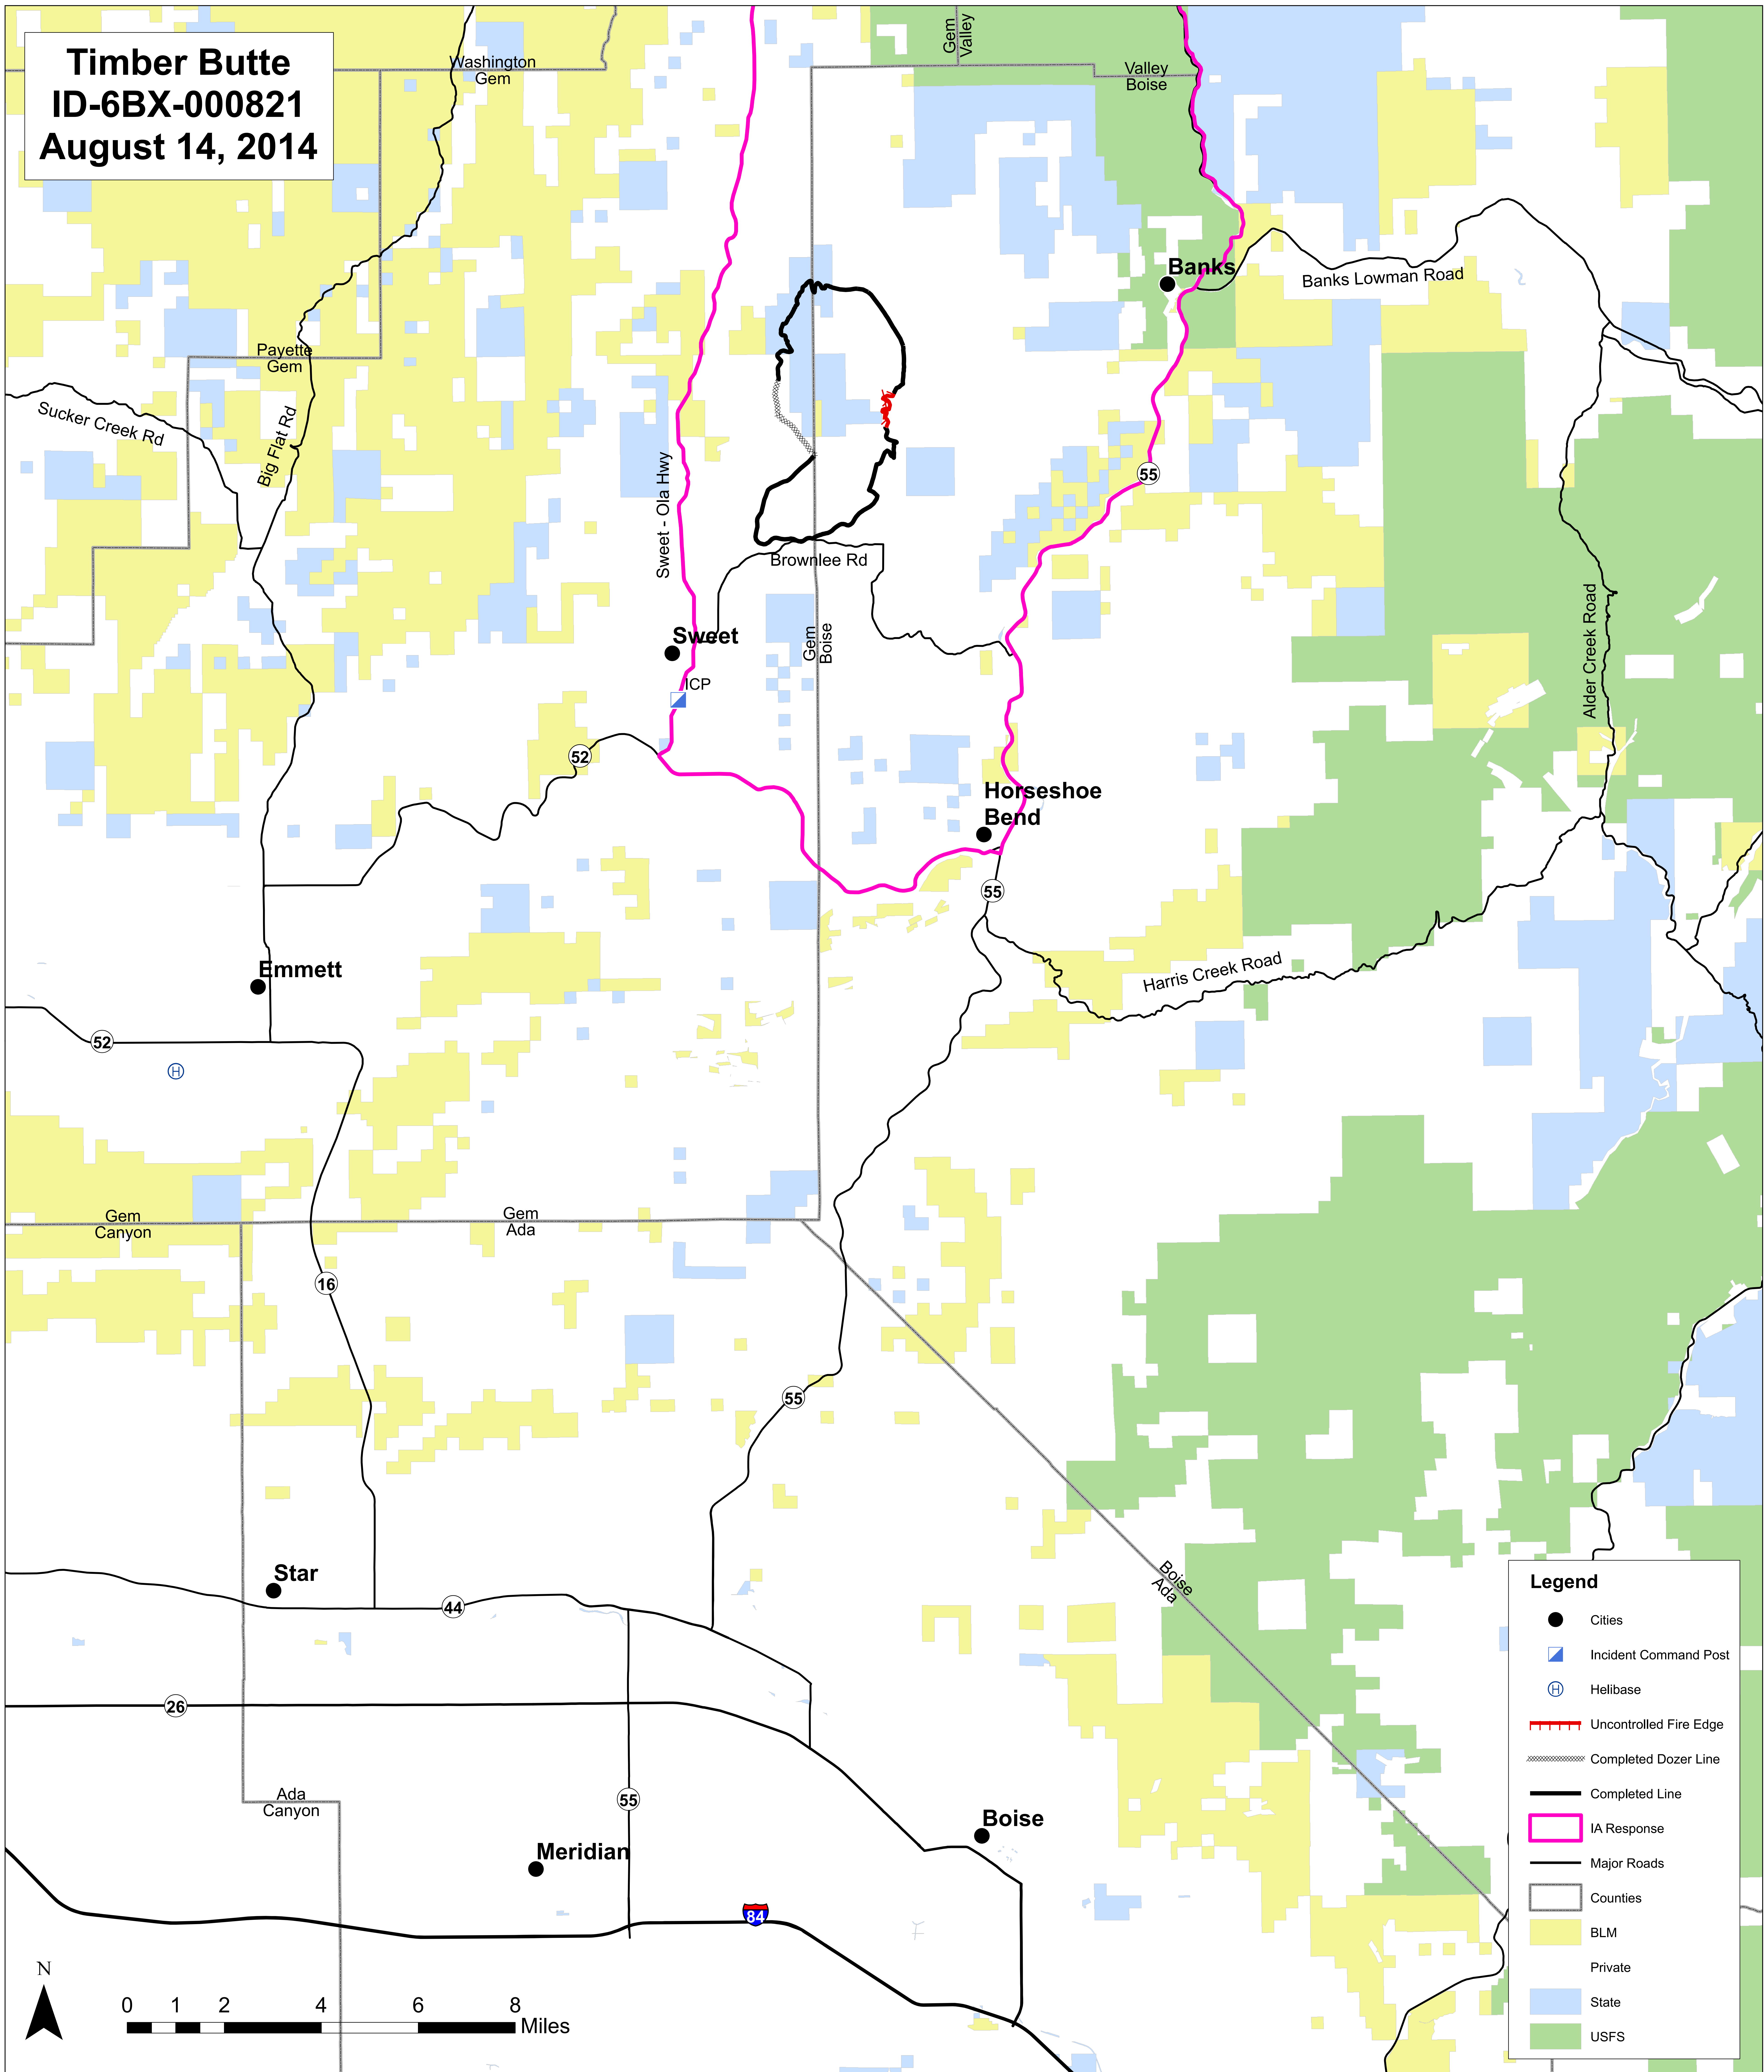

TRANSPORTATION MAP

Timber Butte
ID-6BX-000821
August 14, 2014

Legend

- Cities
- Incident Command Post
- ⊕ Helibase
- Uncontrolled Fire Edge
- - - Completed Dozer Line
- Completed Line
- ▭ IA Response
- Major Roads
- ▭ Counties
- ▭ BLM
- ▭ Private
- ▭ State
- ▭ USFS