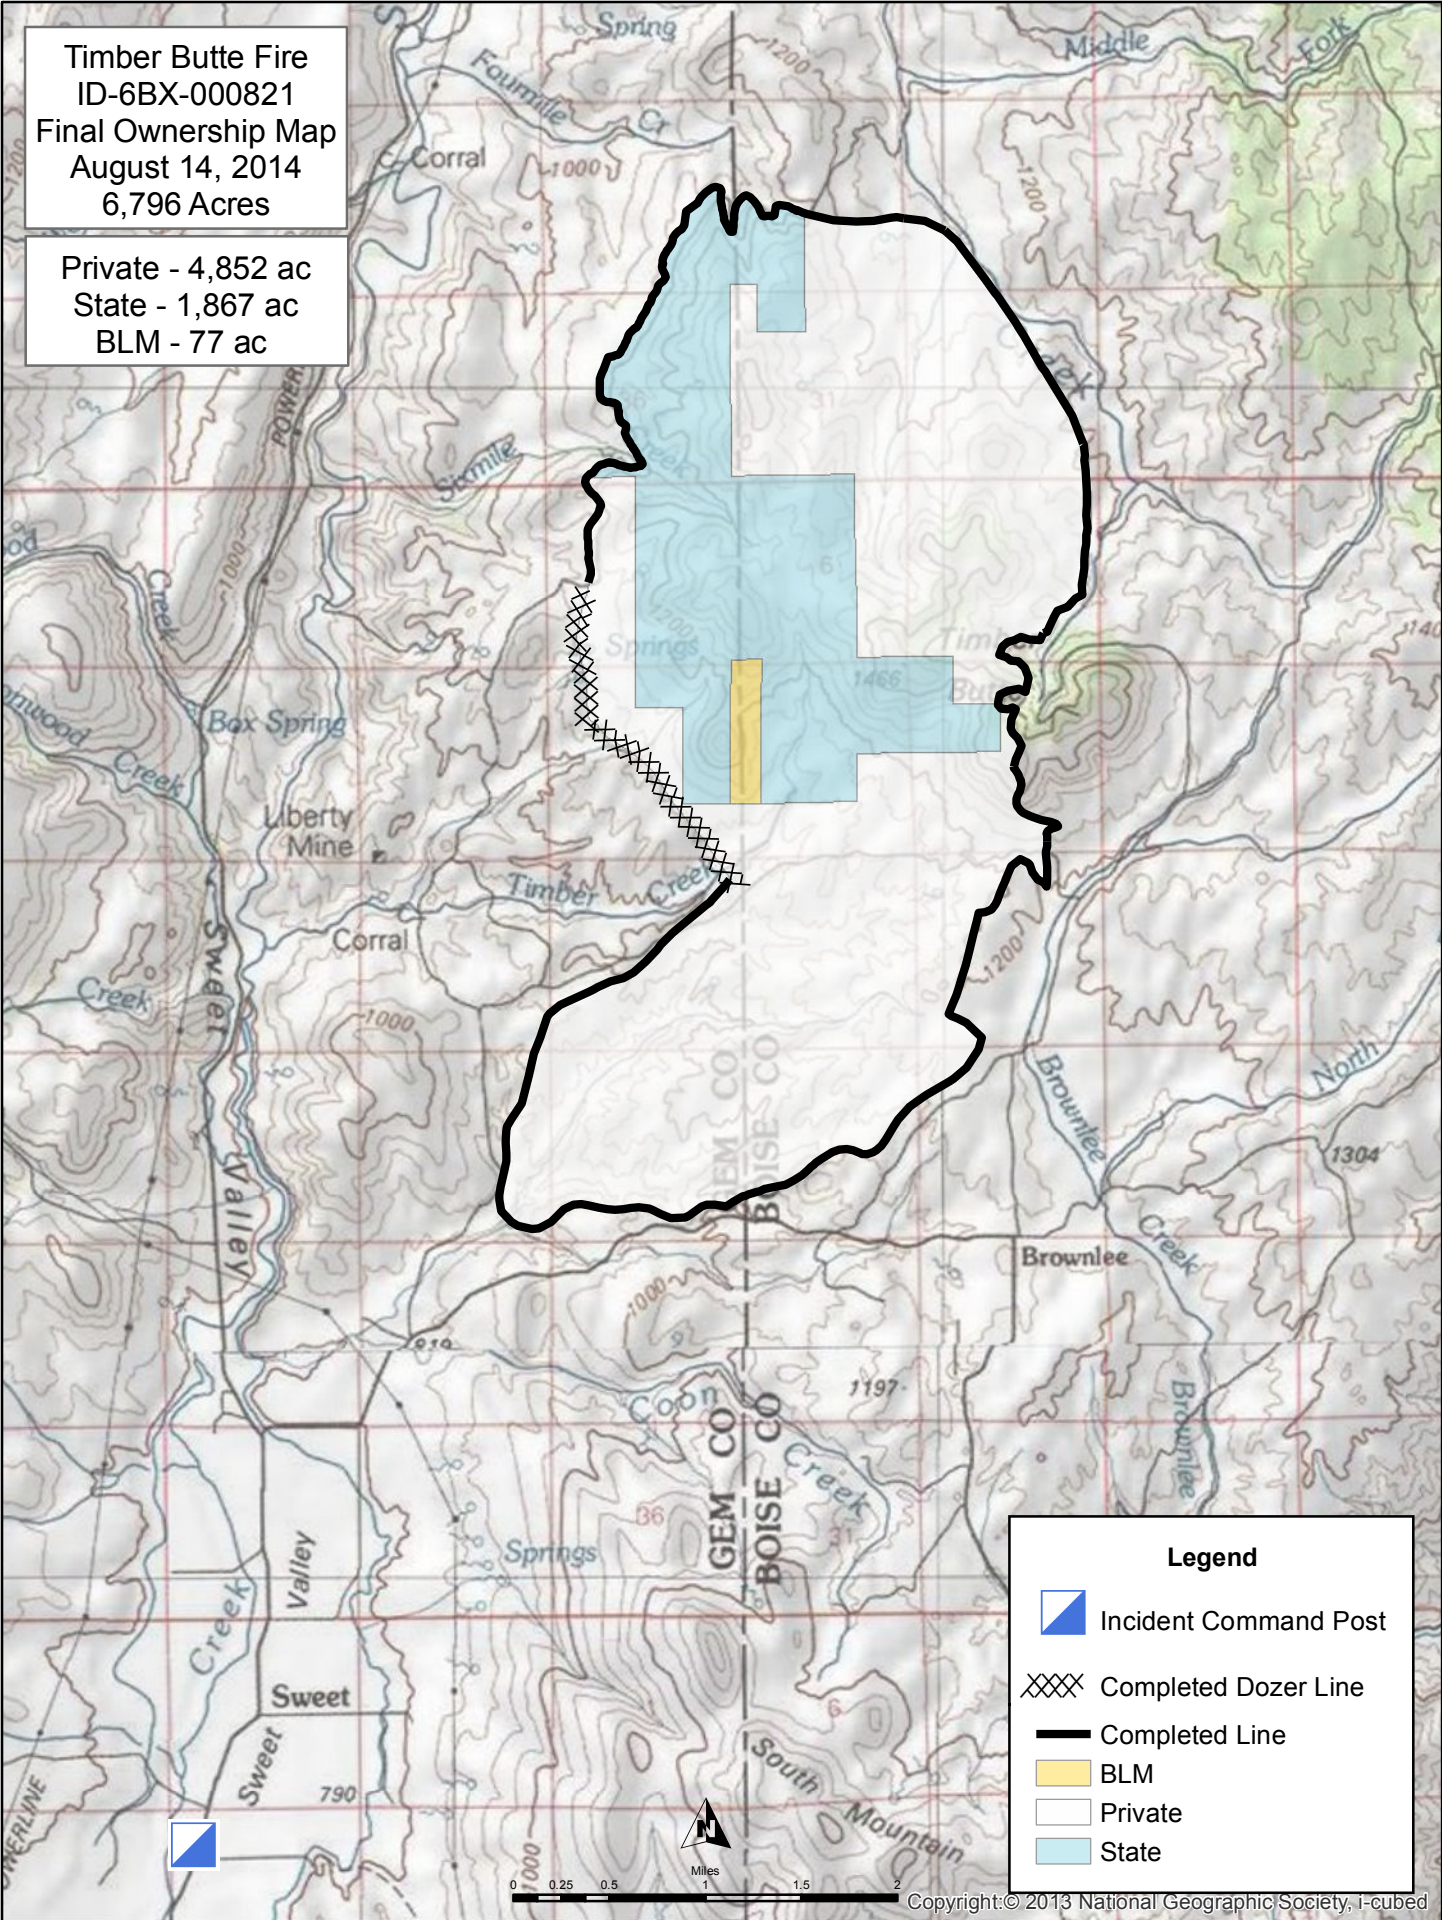

Timber Butte Fire  
 ID-6BX-000821  
 Final Ownership Map  
 August 14, 2014  
 6,796 Acres

Private - 4,852 ac  
 State - 1,867 ac  
 BLM - 77 ac

**Legend**

-  Incident Command Post
-  Completed Dozer Line
-  Completed Line
-  BLM
-  Private
-  State