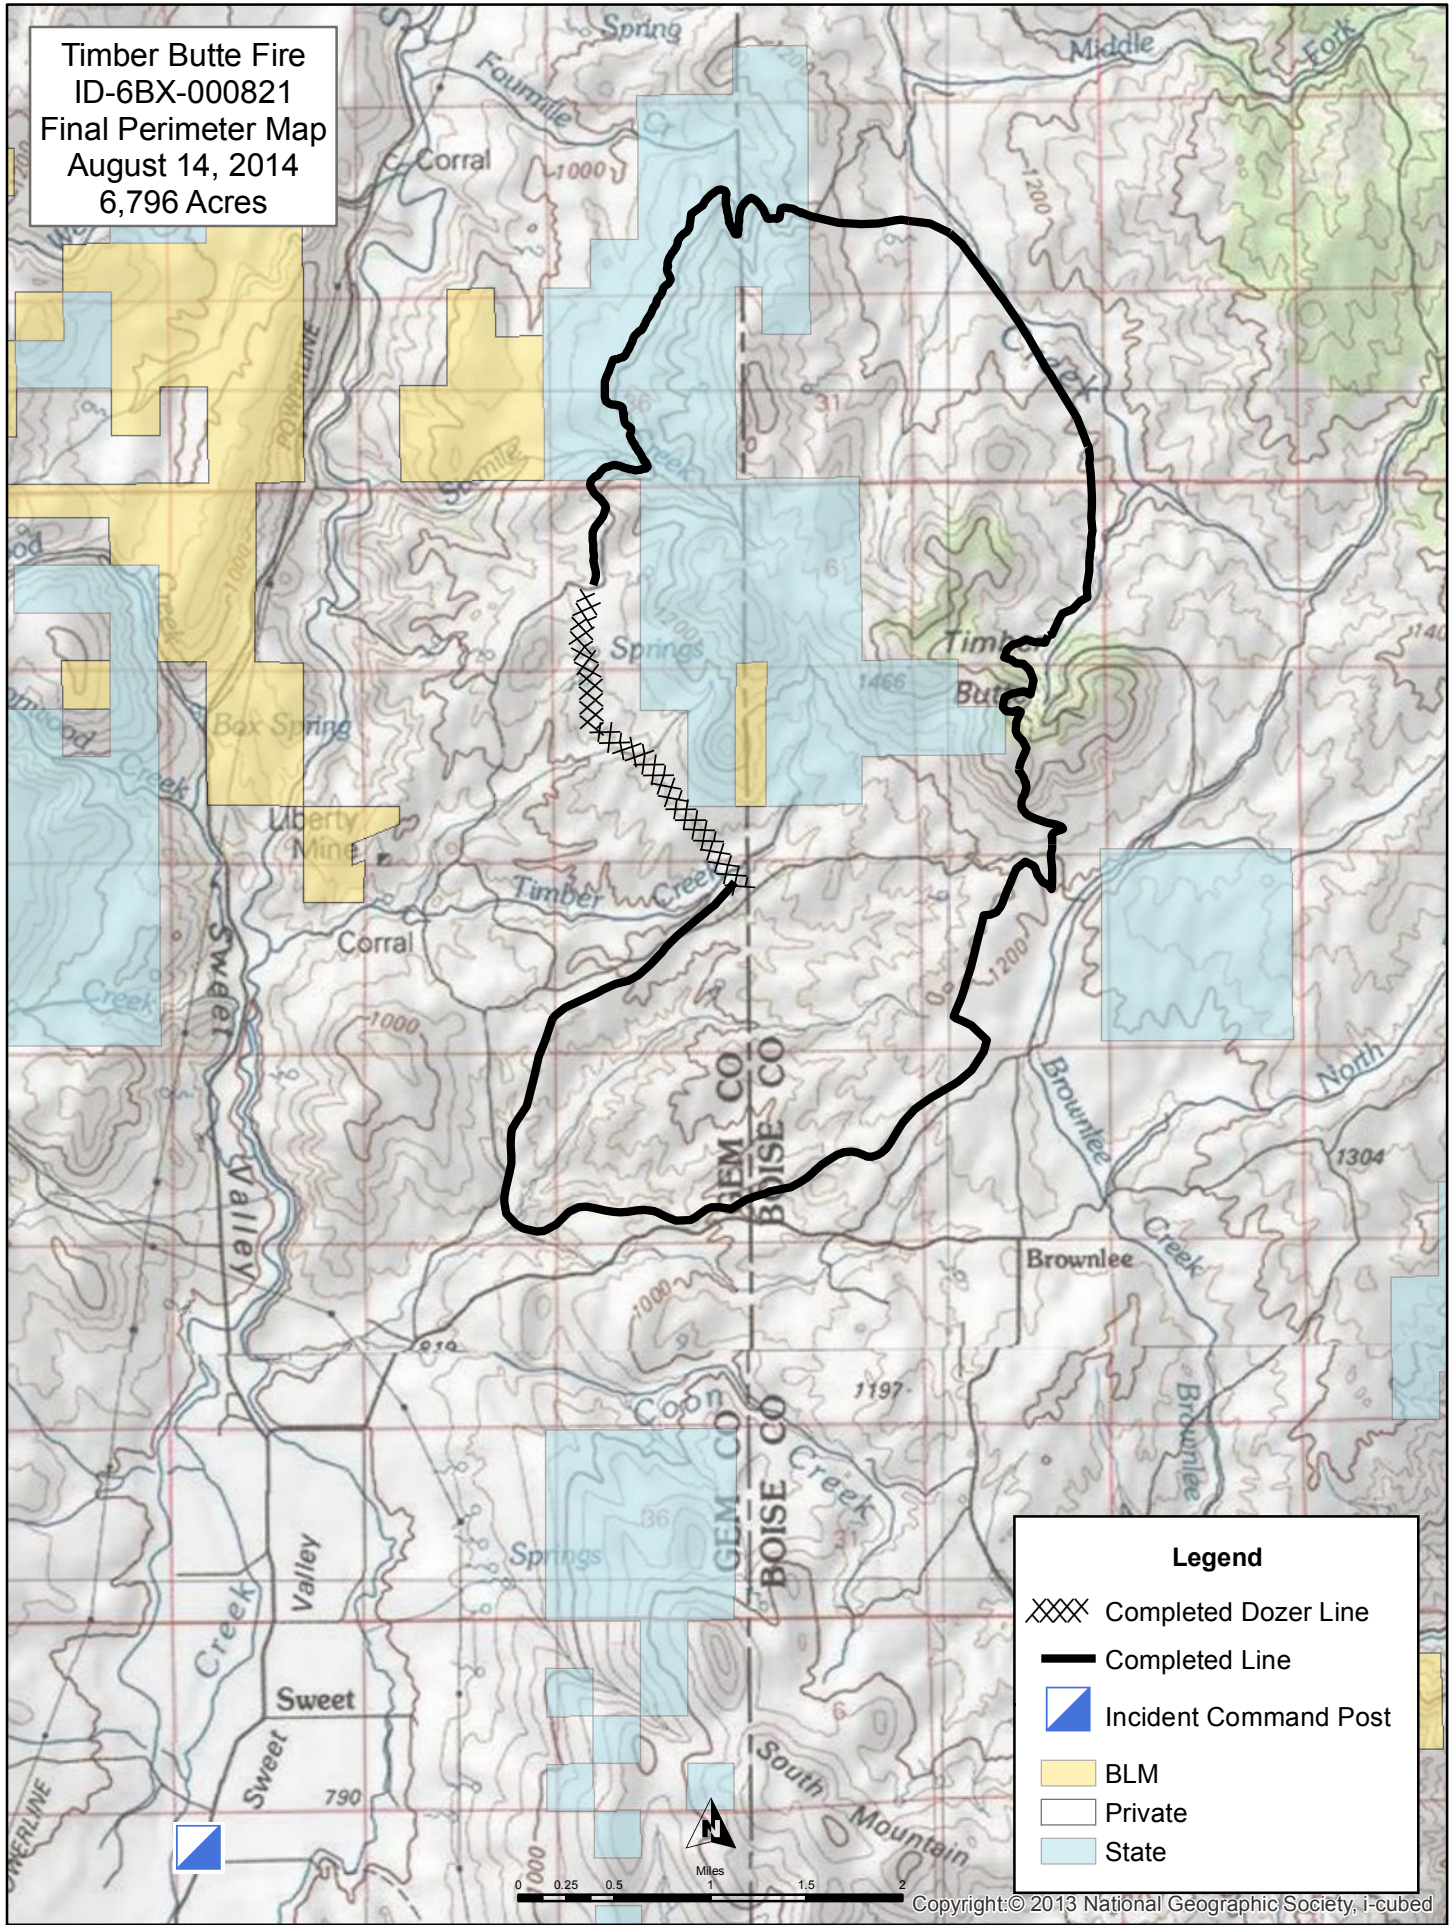

Timber Butte Fire  
 ID-6BX-000821  
 Final Perimeter Map  
 August 14, 2014  
 6,796 Acres

**Legend**

- XXXX Completed Dozer Line
- Completed Line
- ▣ Incident Command Post
- ▨ BLM
- Private
- ▨ State