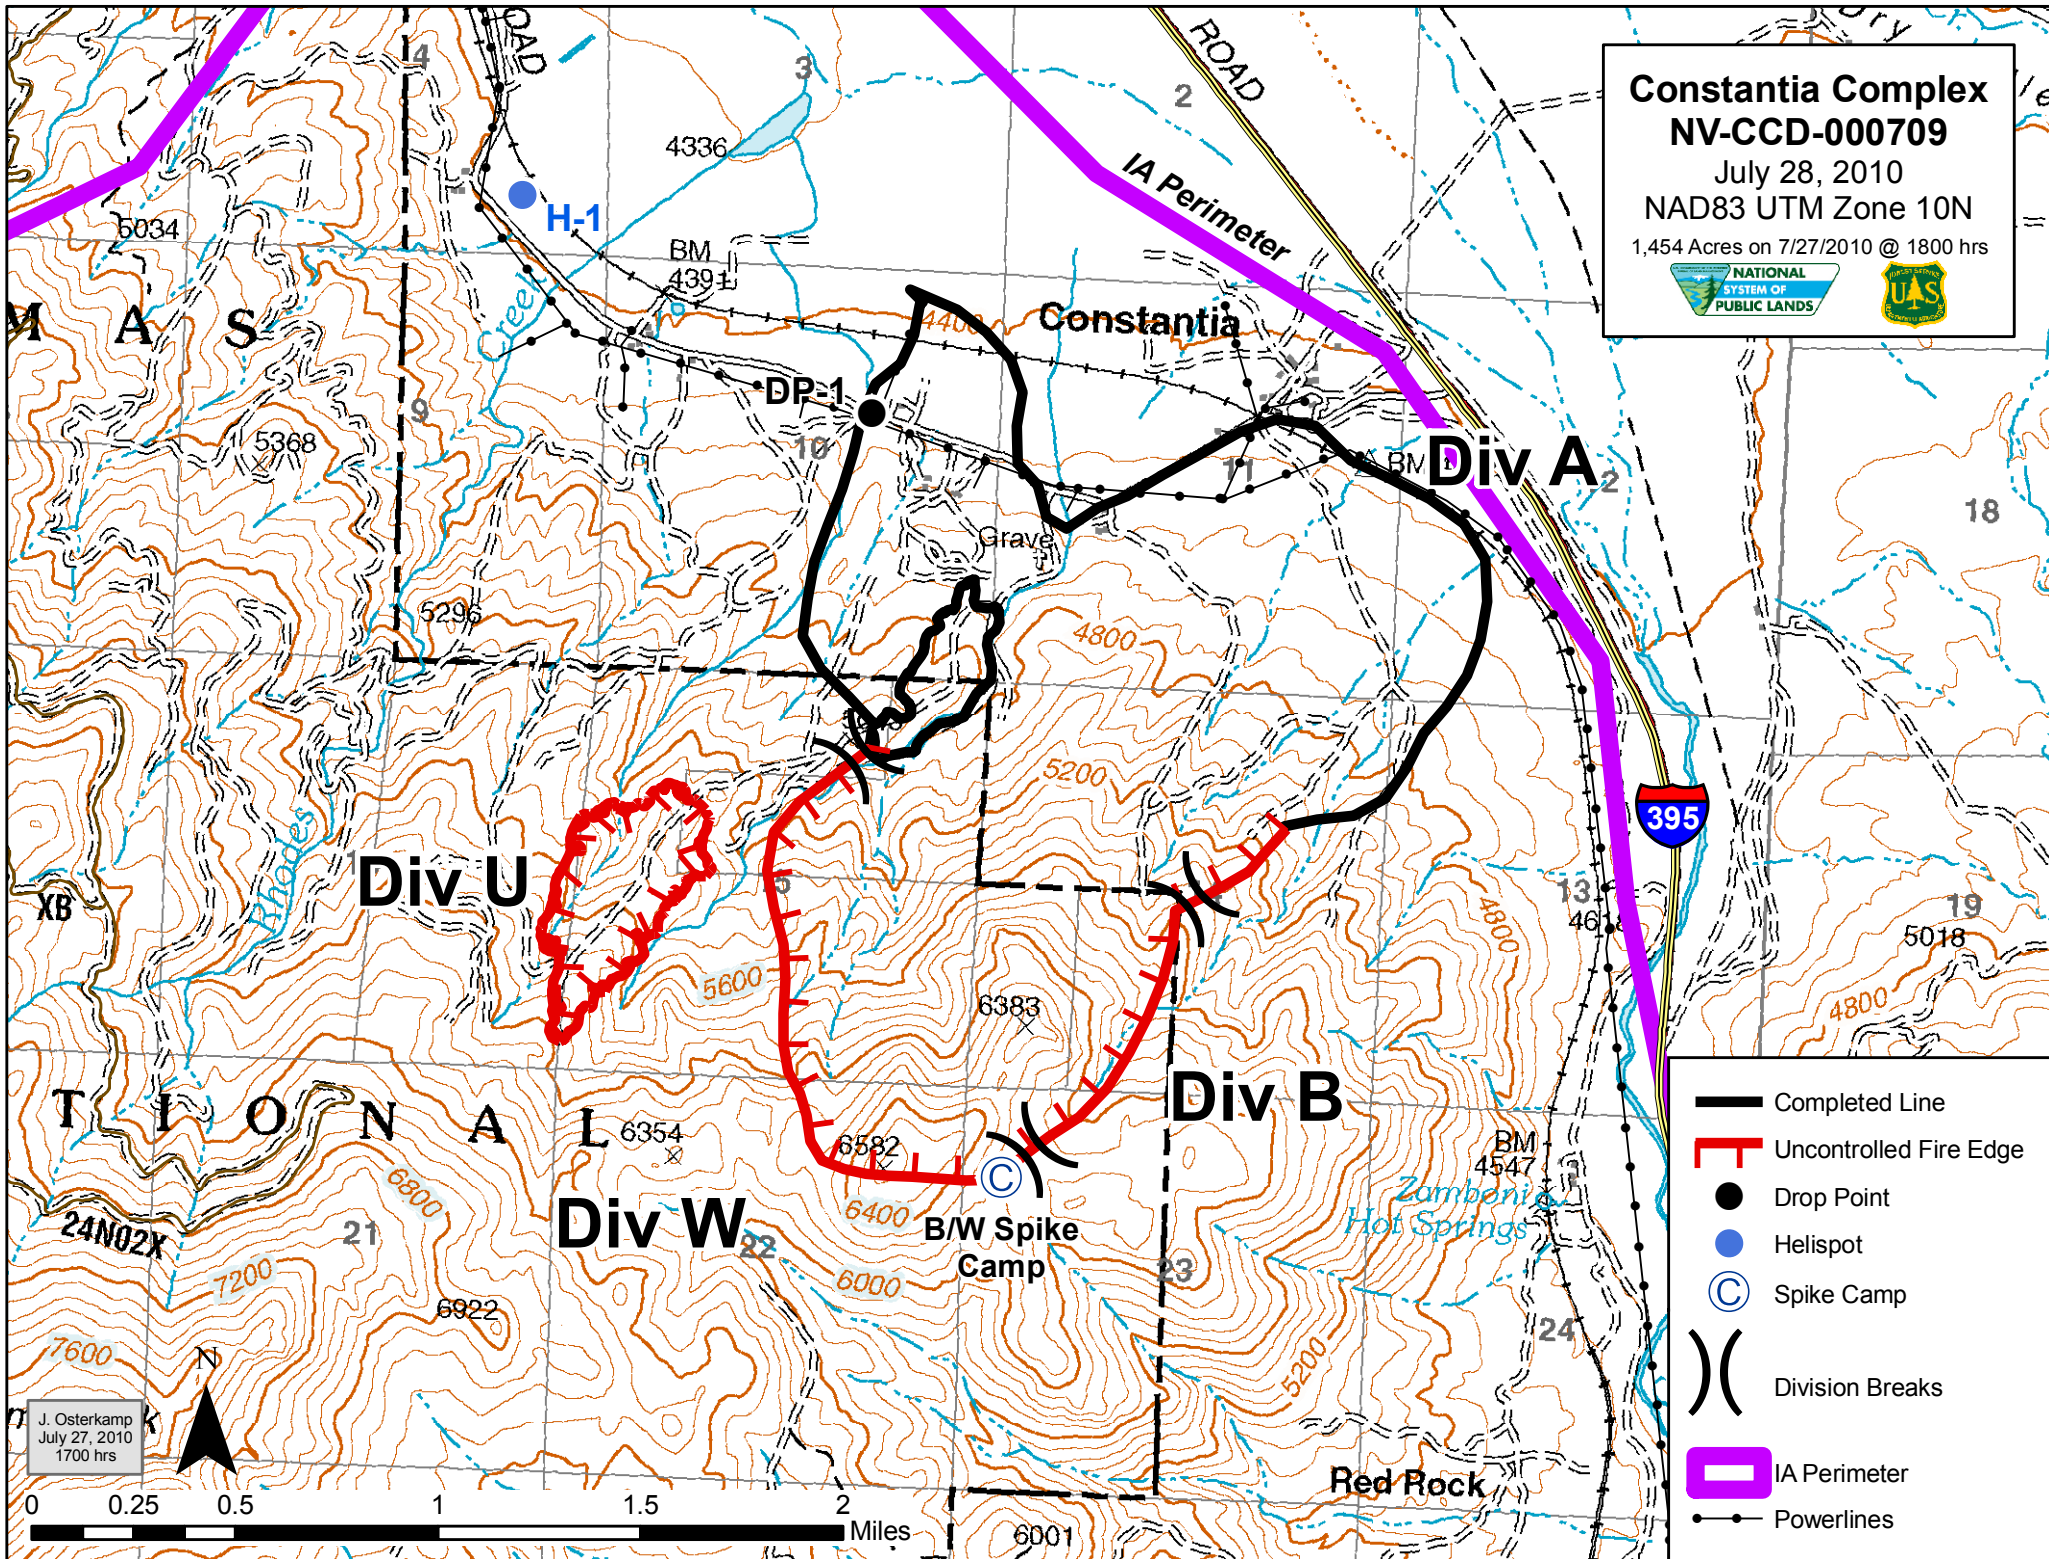

Constantia Complex
NV-CCD-000709
 July 28, 2010
 NAD83 UTM Zone 10N
 1,454 Acres on 7/27/2010 @ 1800 hrs

-  Completed Line
-  Uncontrolled Fire Edge
-  Drop Point
-  Helispot
-  Spike Camp
-  Division Breaks
-  IA Perimeter
-  Powerlines

J. Osterkamp
 July 27, 2010
 1700 hrs