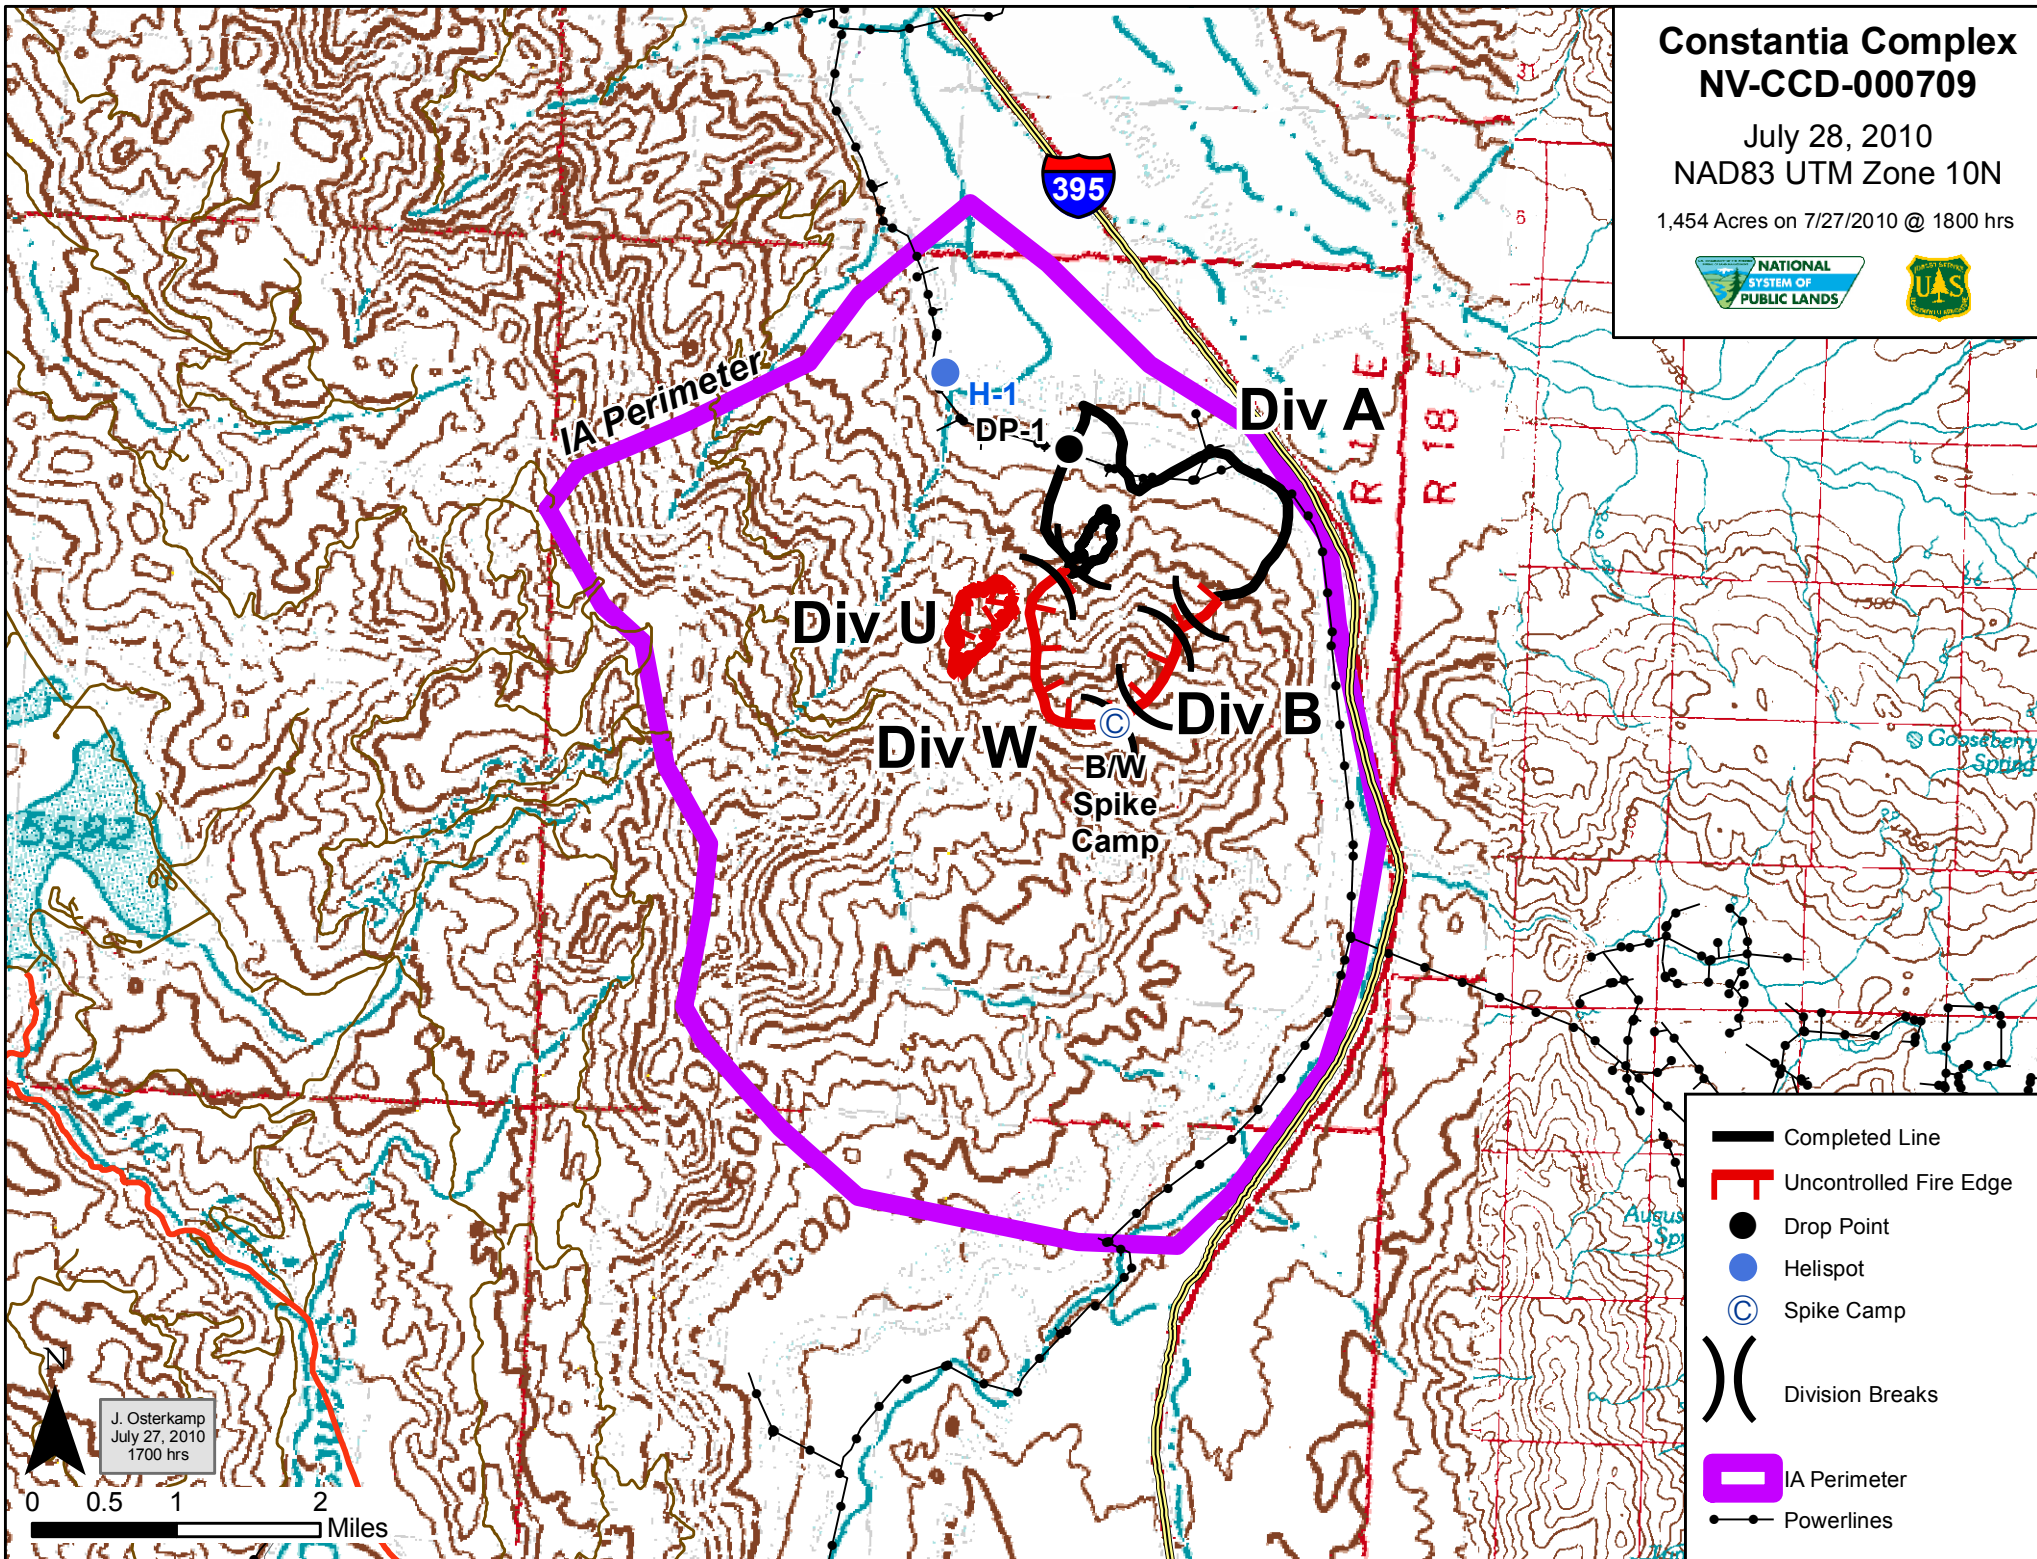

Constantia Complex NV-CCD-000709

July 28, 2010
NAD83 UTM Zone 10N

1,454 Acres on 7/27/2010 @ 1800 hrs

IA Perimeter

H-1
DP-1

Div A

Div U

Div W

Div B

B/W
Spike
Camp

RIBE
RIBE

Gosseberry Spring

August Sp

- Completed Line
- Uncontrolled Fire Edge
- Drop Point
- Helispot
- ⊙ Spike Camp
-) (Division Breaks
- IA Perimeter
- Powerlines

J. Osterkamp
July 27, 2010
1700 hrs

0 0.5 1 2 Miles