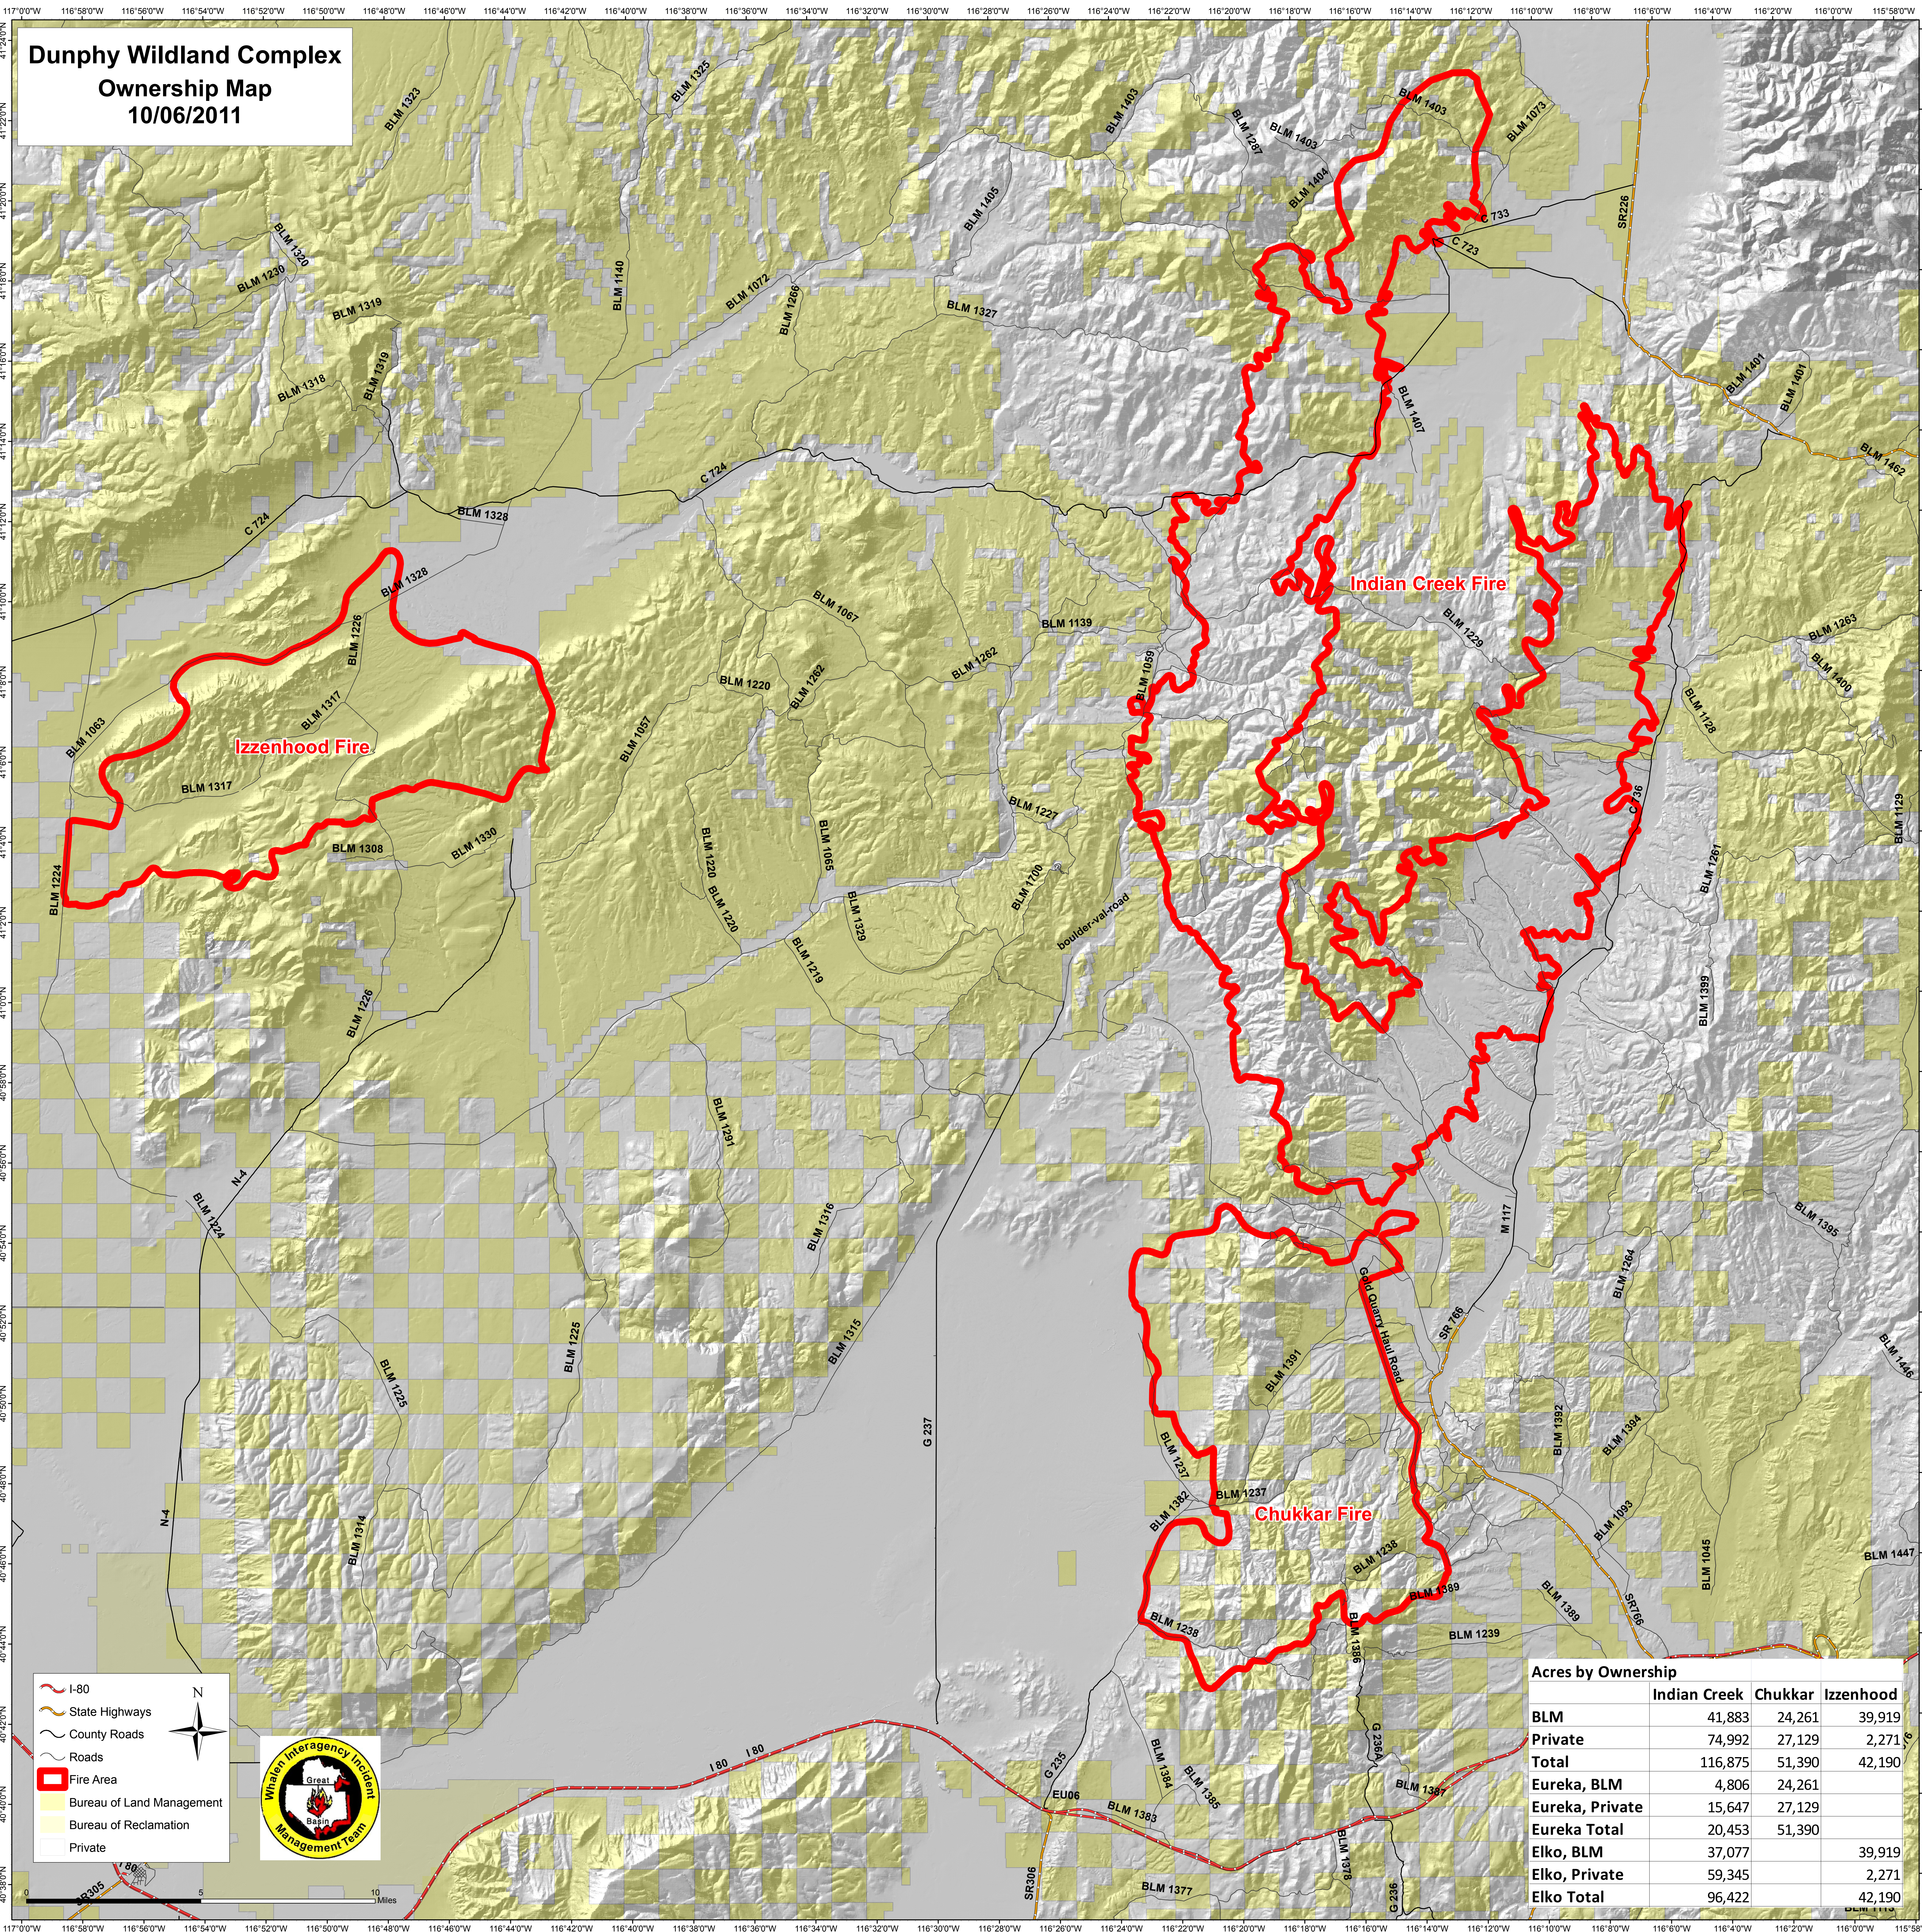

# Dunphy Wildland Complex Ownership Map 10/06/2011

- I-80
- State Highways
- County Roads
- Roads
- Fire Area
- Bureau of Land Management
- Bureau of Reclamation
- Private

Acres by Ownership			
	Indian Creek	Chukkar	Izzenhood
<b>BLM</b>	41,883	24,261	39,919
<b>Private</b>	74,992	27,129	2,271
<b>Total</b>	116,875	51,390	42,190
<b>Eureka, BLM</b>	4,806	24,261	
<b>Eureka, Private</b>	15,647	27,129	
<b>Eureka Total</b>	20,453	51,390	
<b>Elko, BLM</b>			39,919
<b>Elko, Private</b>			2,271
<b>Elko Total</b>			42,190