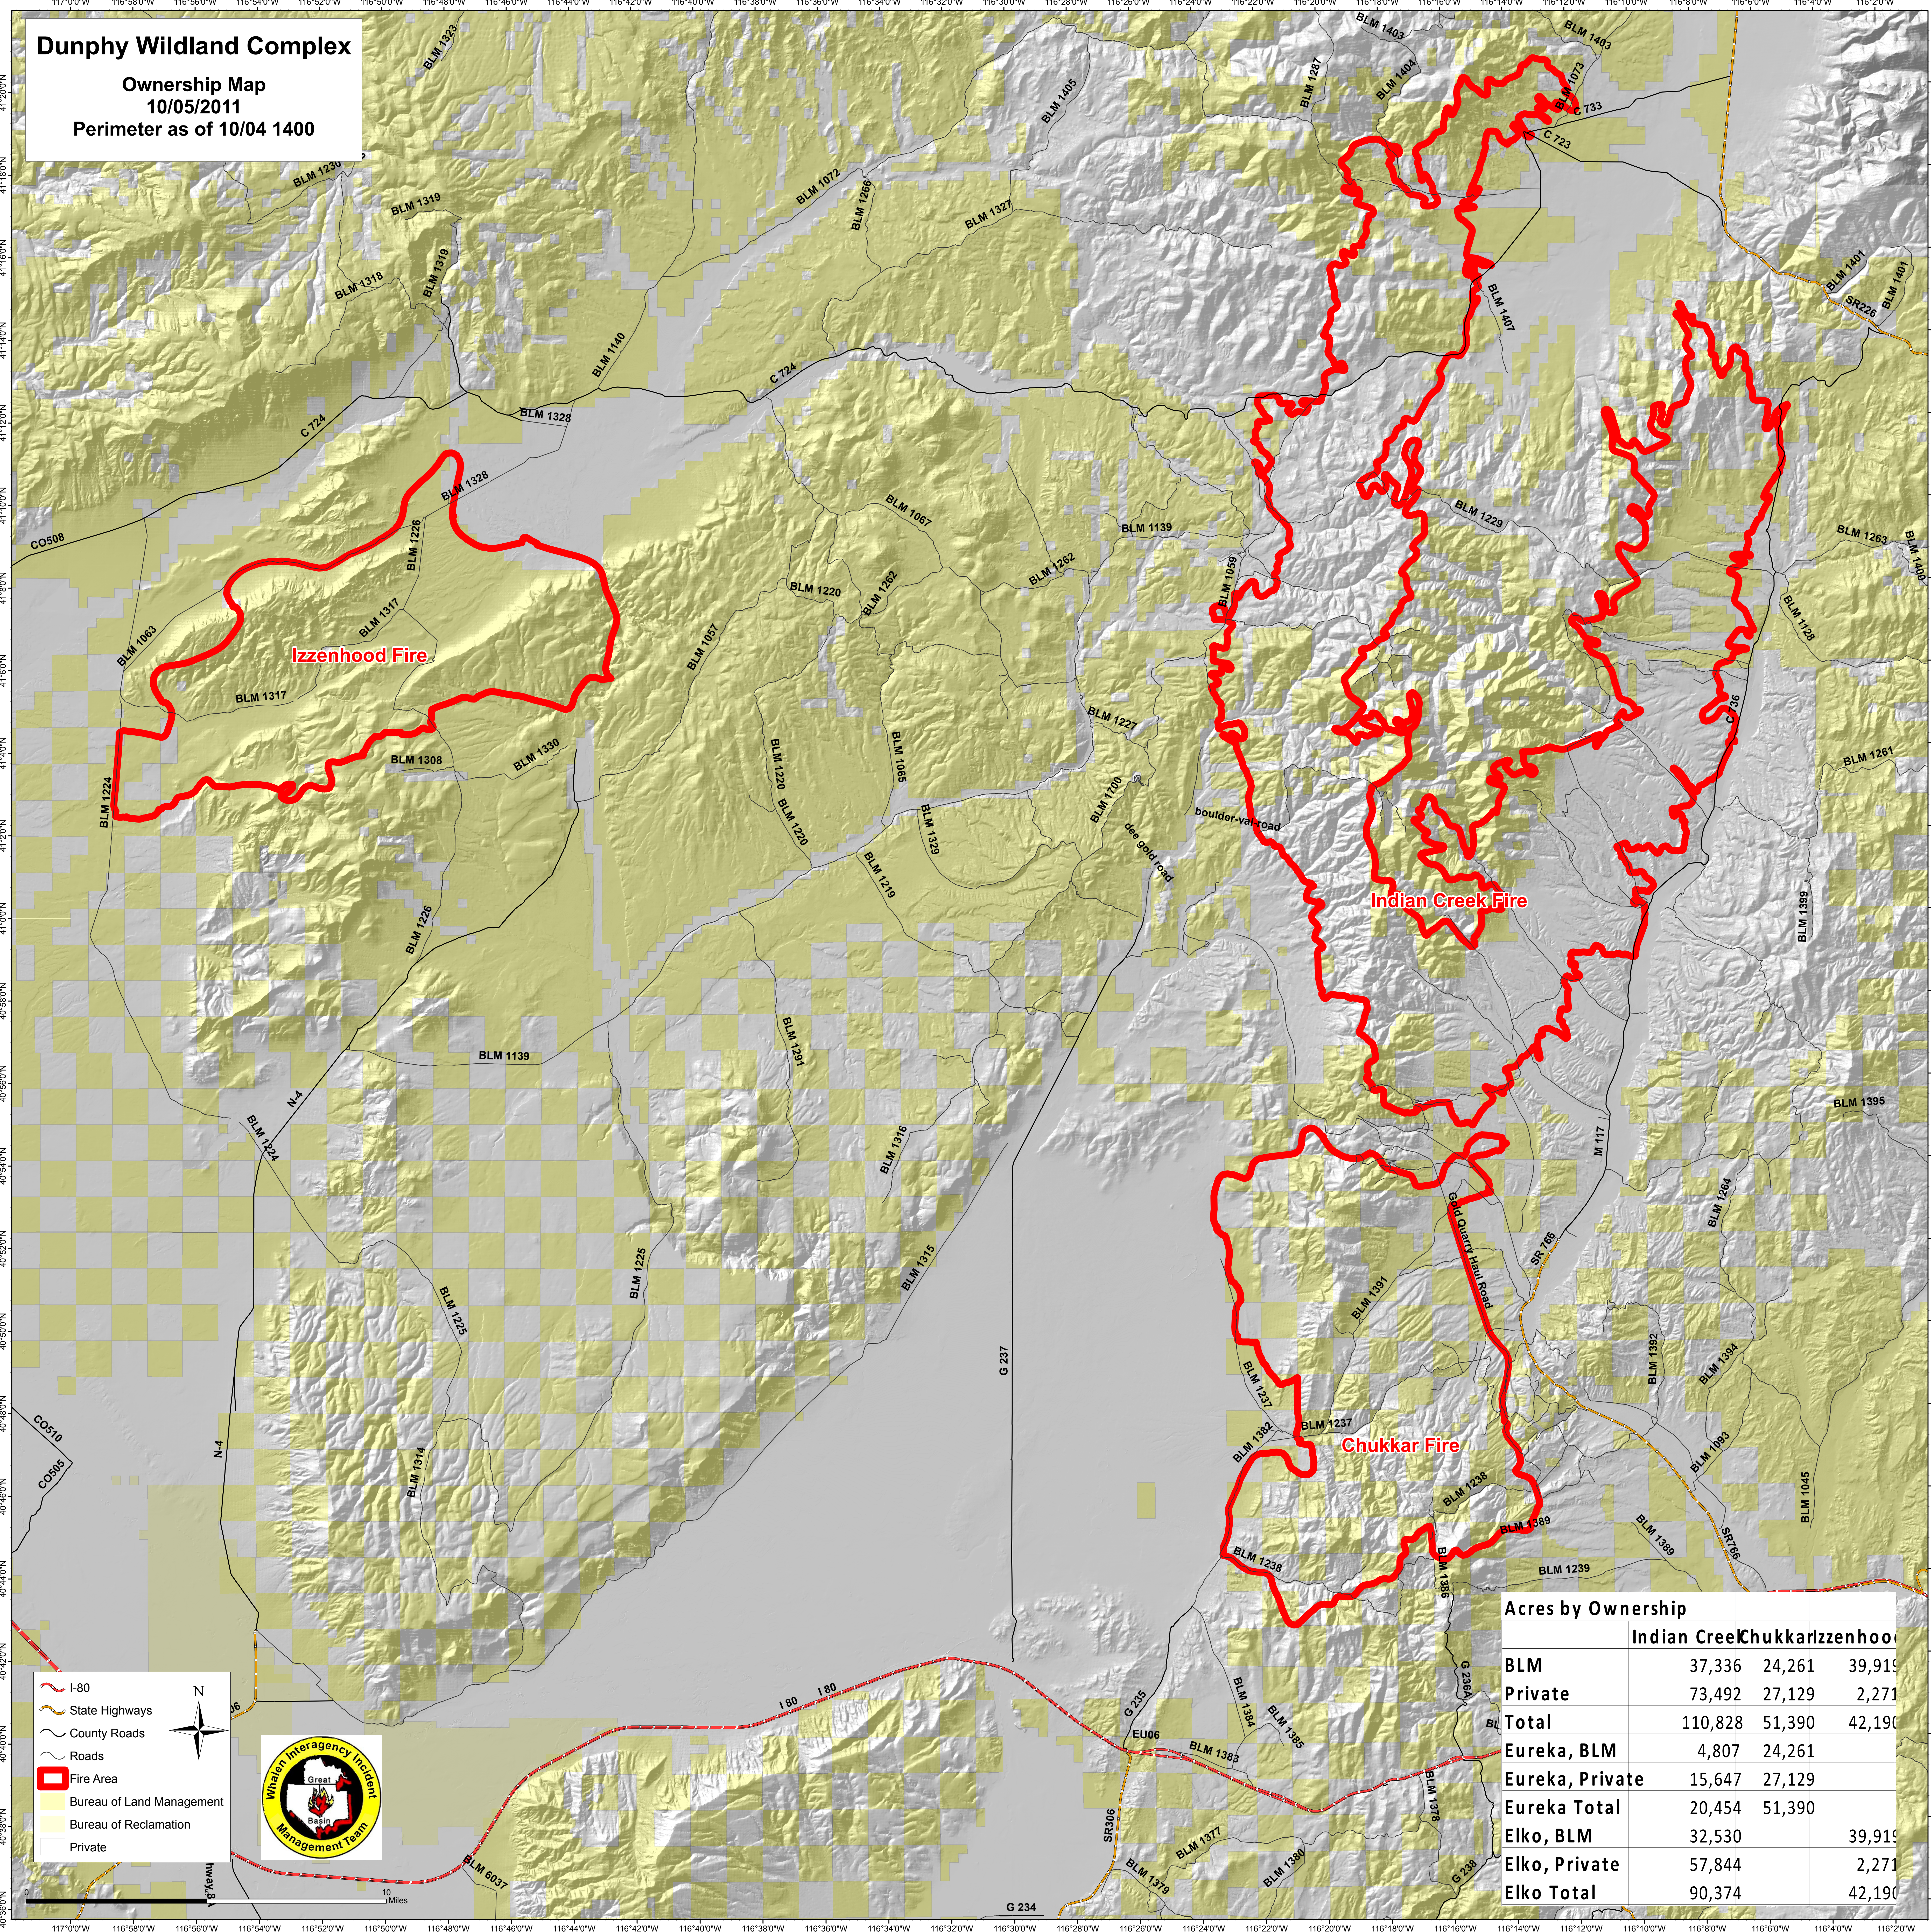

Dunphy Wildland Complex

Ownership Map
10/05/2011
Perimeter as of 10/04 1400

Izzenhood Fire

Indian Creek Fire

Chukkar Fire

Acres by Ownership			
	Indian Creek	Chukkar	Izzenhood
BLM	37,336	24,261	39,919
Private	73,492	27,129	2,271
Total	110,828	51,390	42,190
Eureka, BLM	4,807	24,261	
Eureka, Private	15,647	27,129	
Eureka Total	20,454	51,390	
Elko, BLM			39,919
Elko, Private			2,271
Elko Total	90,374		42,190

- I-80
- State Highways
- County Roads
- Roads
- Fire Area
- Bureau of Land Management
- Bureau of Reclamation
- Private

0 10 Miles