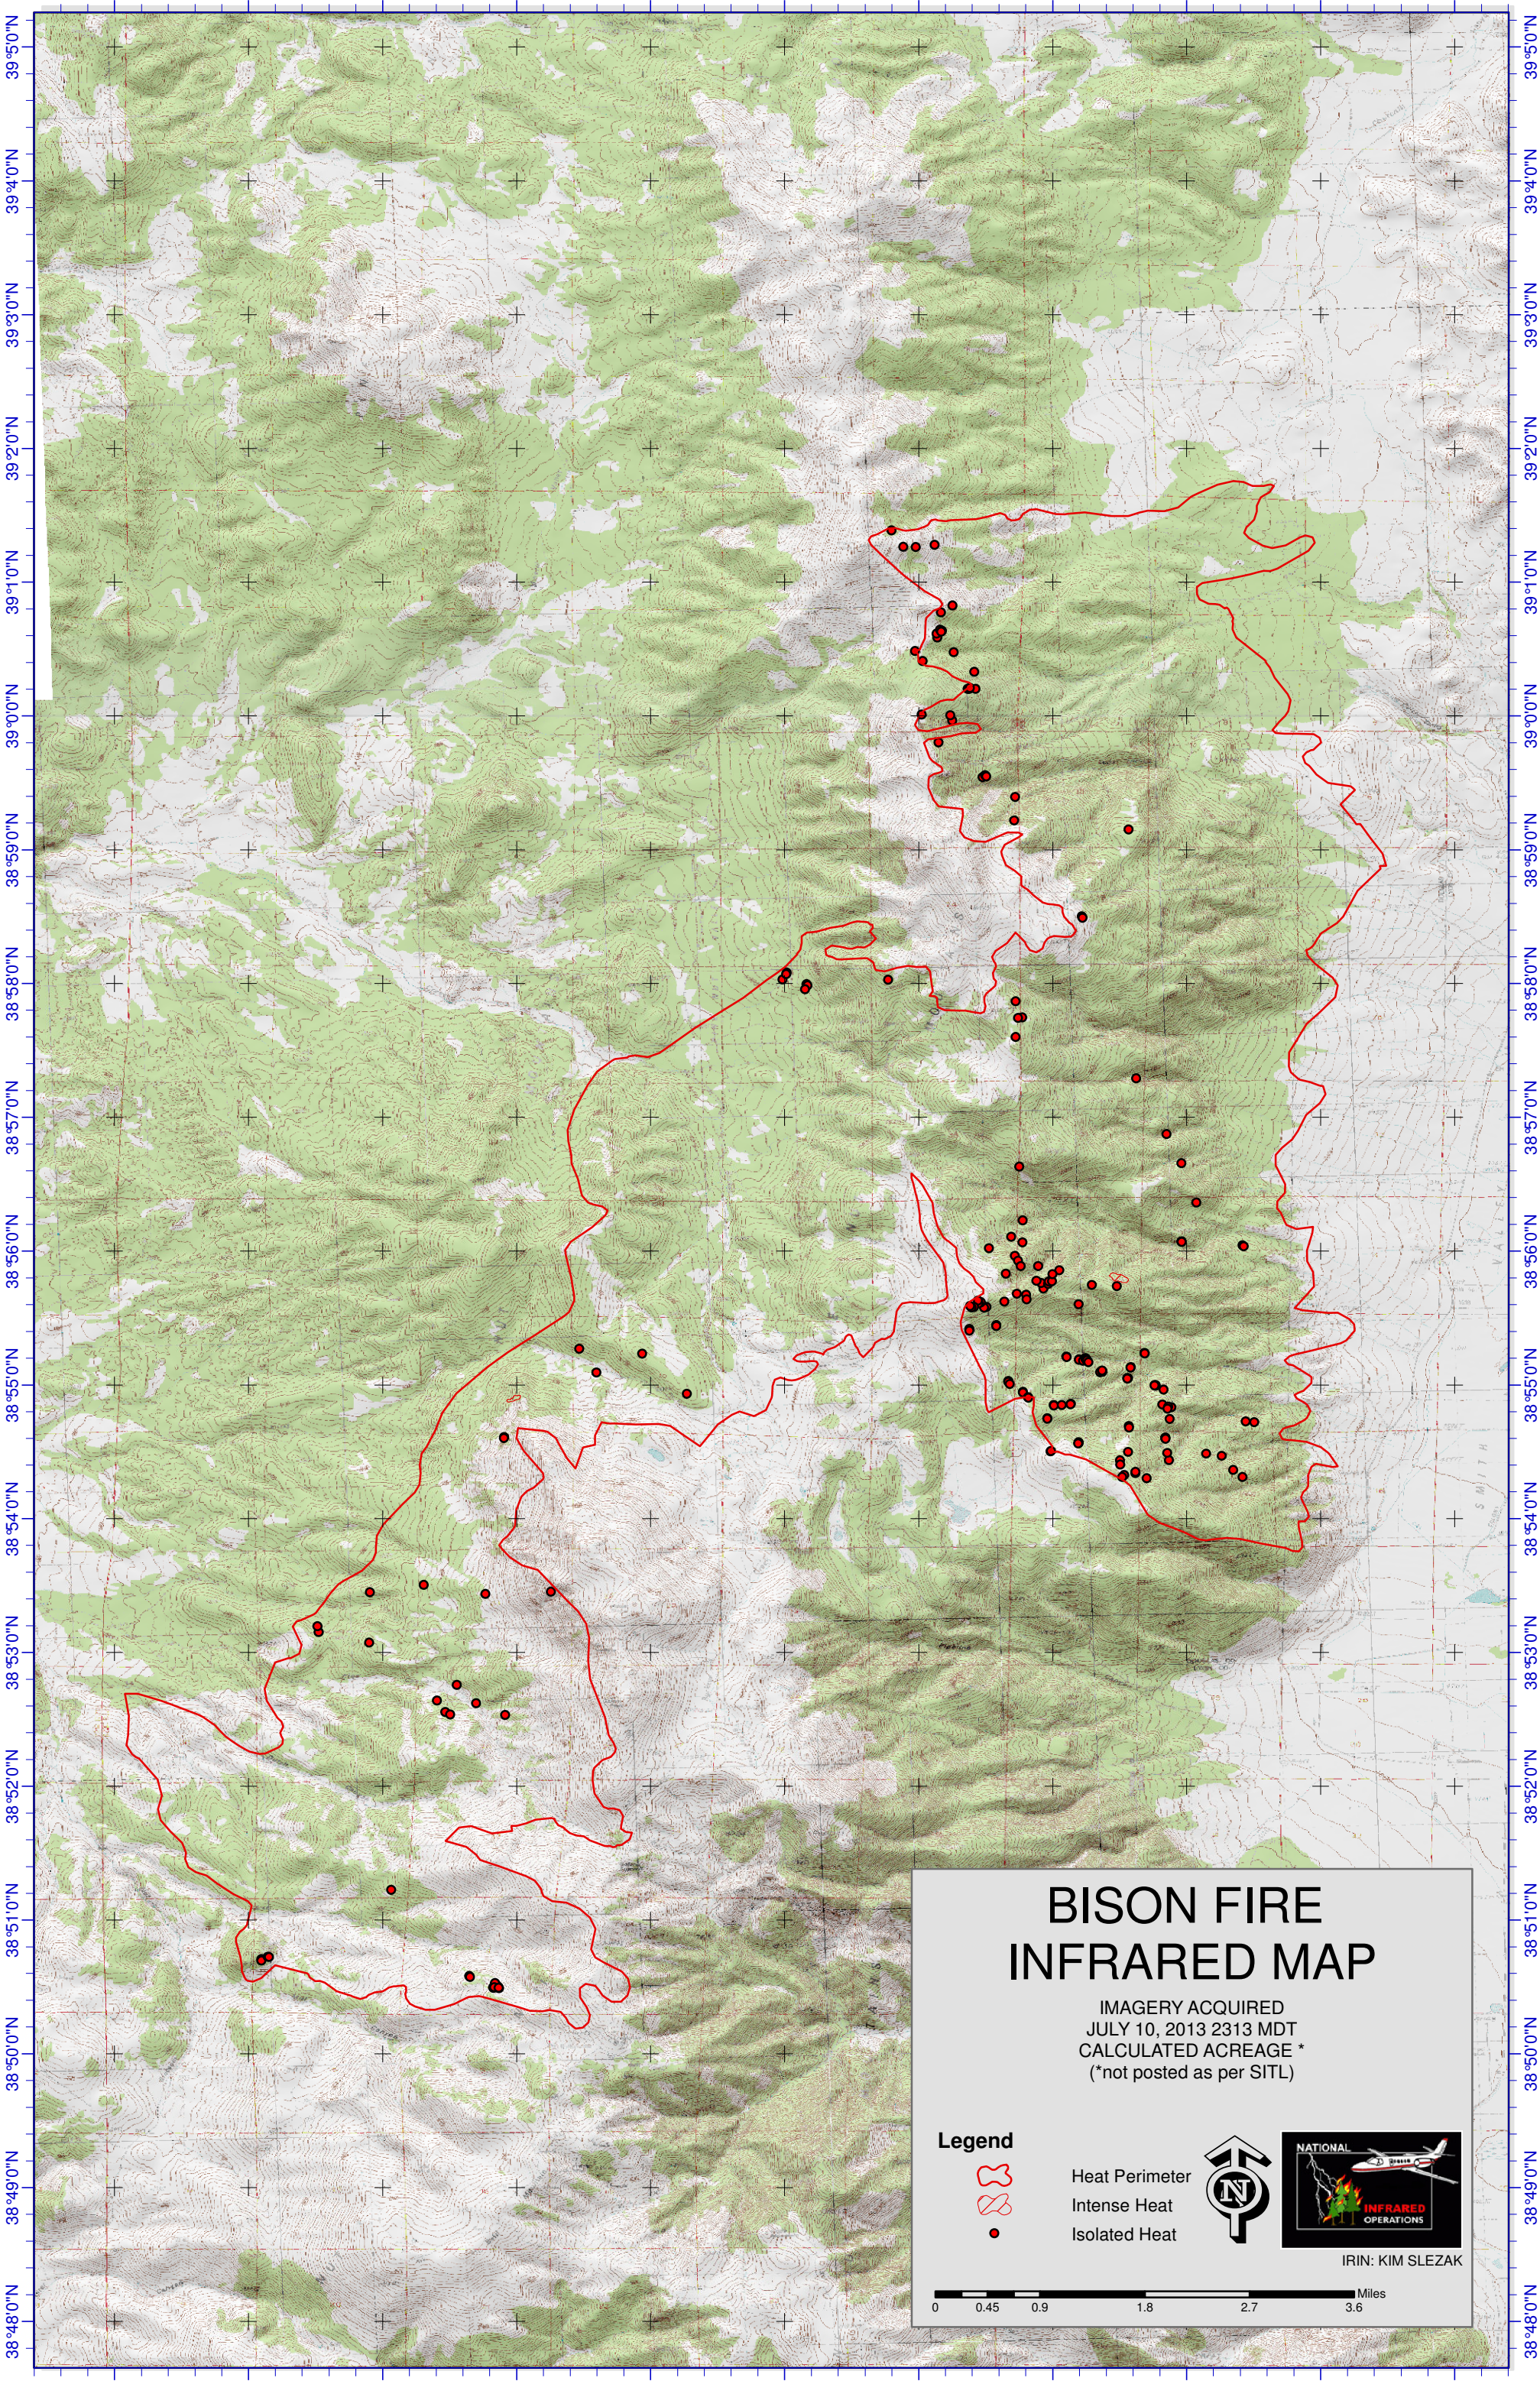

119°34'0"W 119°33'0"W 119°32'0"W 119°31'0"W 119°30'0"W 119°29'0"W 119°28'0"W 119°27'0"W 119°26'0"W 119°25'0"W 119°24'0"W

BISON FIRE INFRARED MAP

IMAGERY ACQUIRED
JULY 10, 2013 2313 MDT
CALCULATED ACREAGE *
(*not posted as per SITL)

Legend

-  Heat Perimeter
-  Intense Heat
-  Isolated Heat

IRIN: KIM SLEZAK