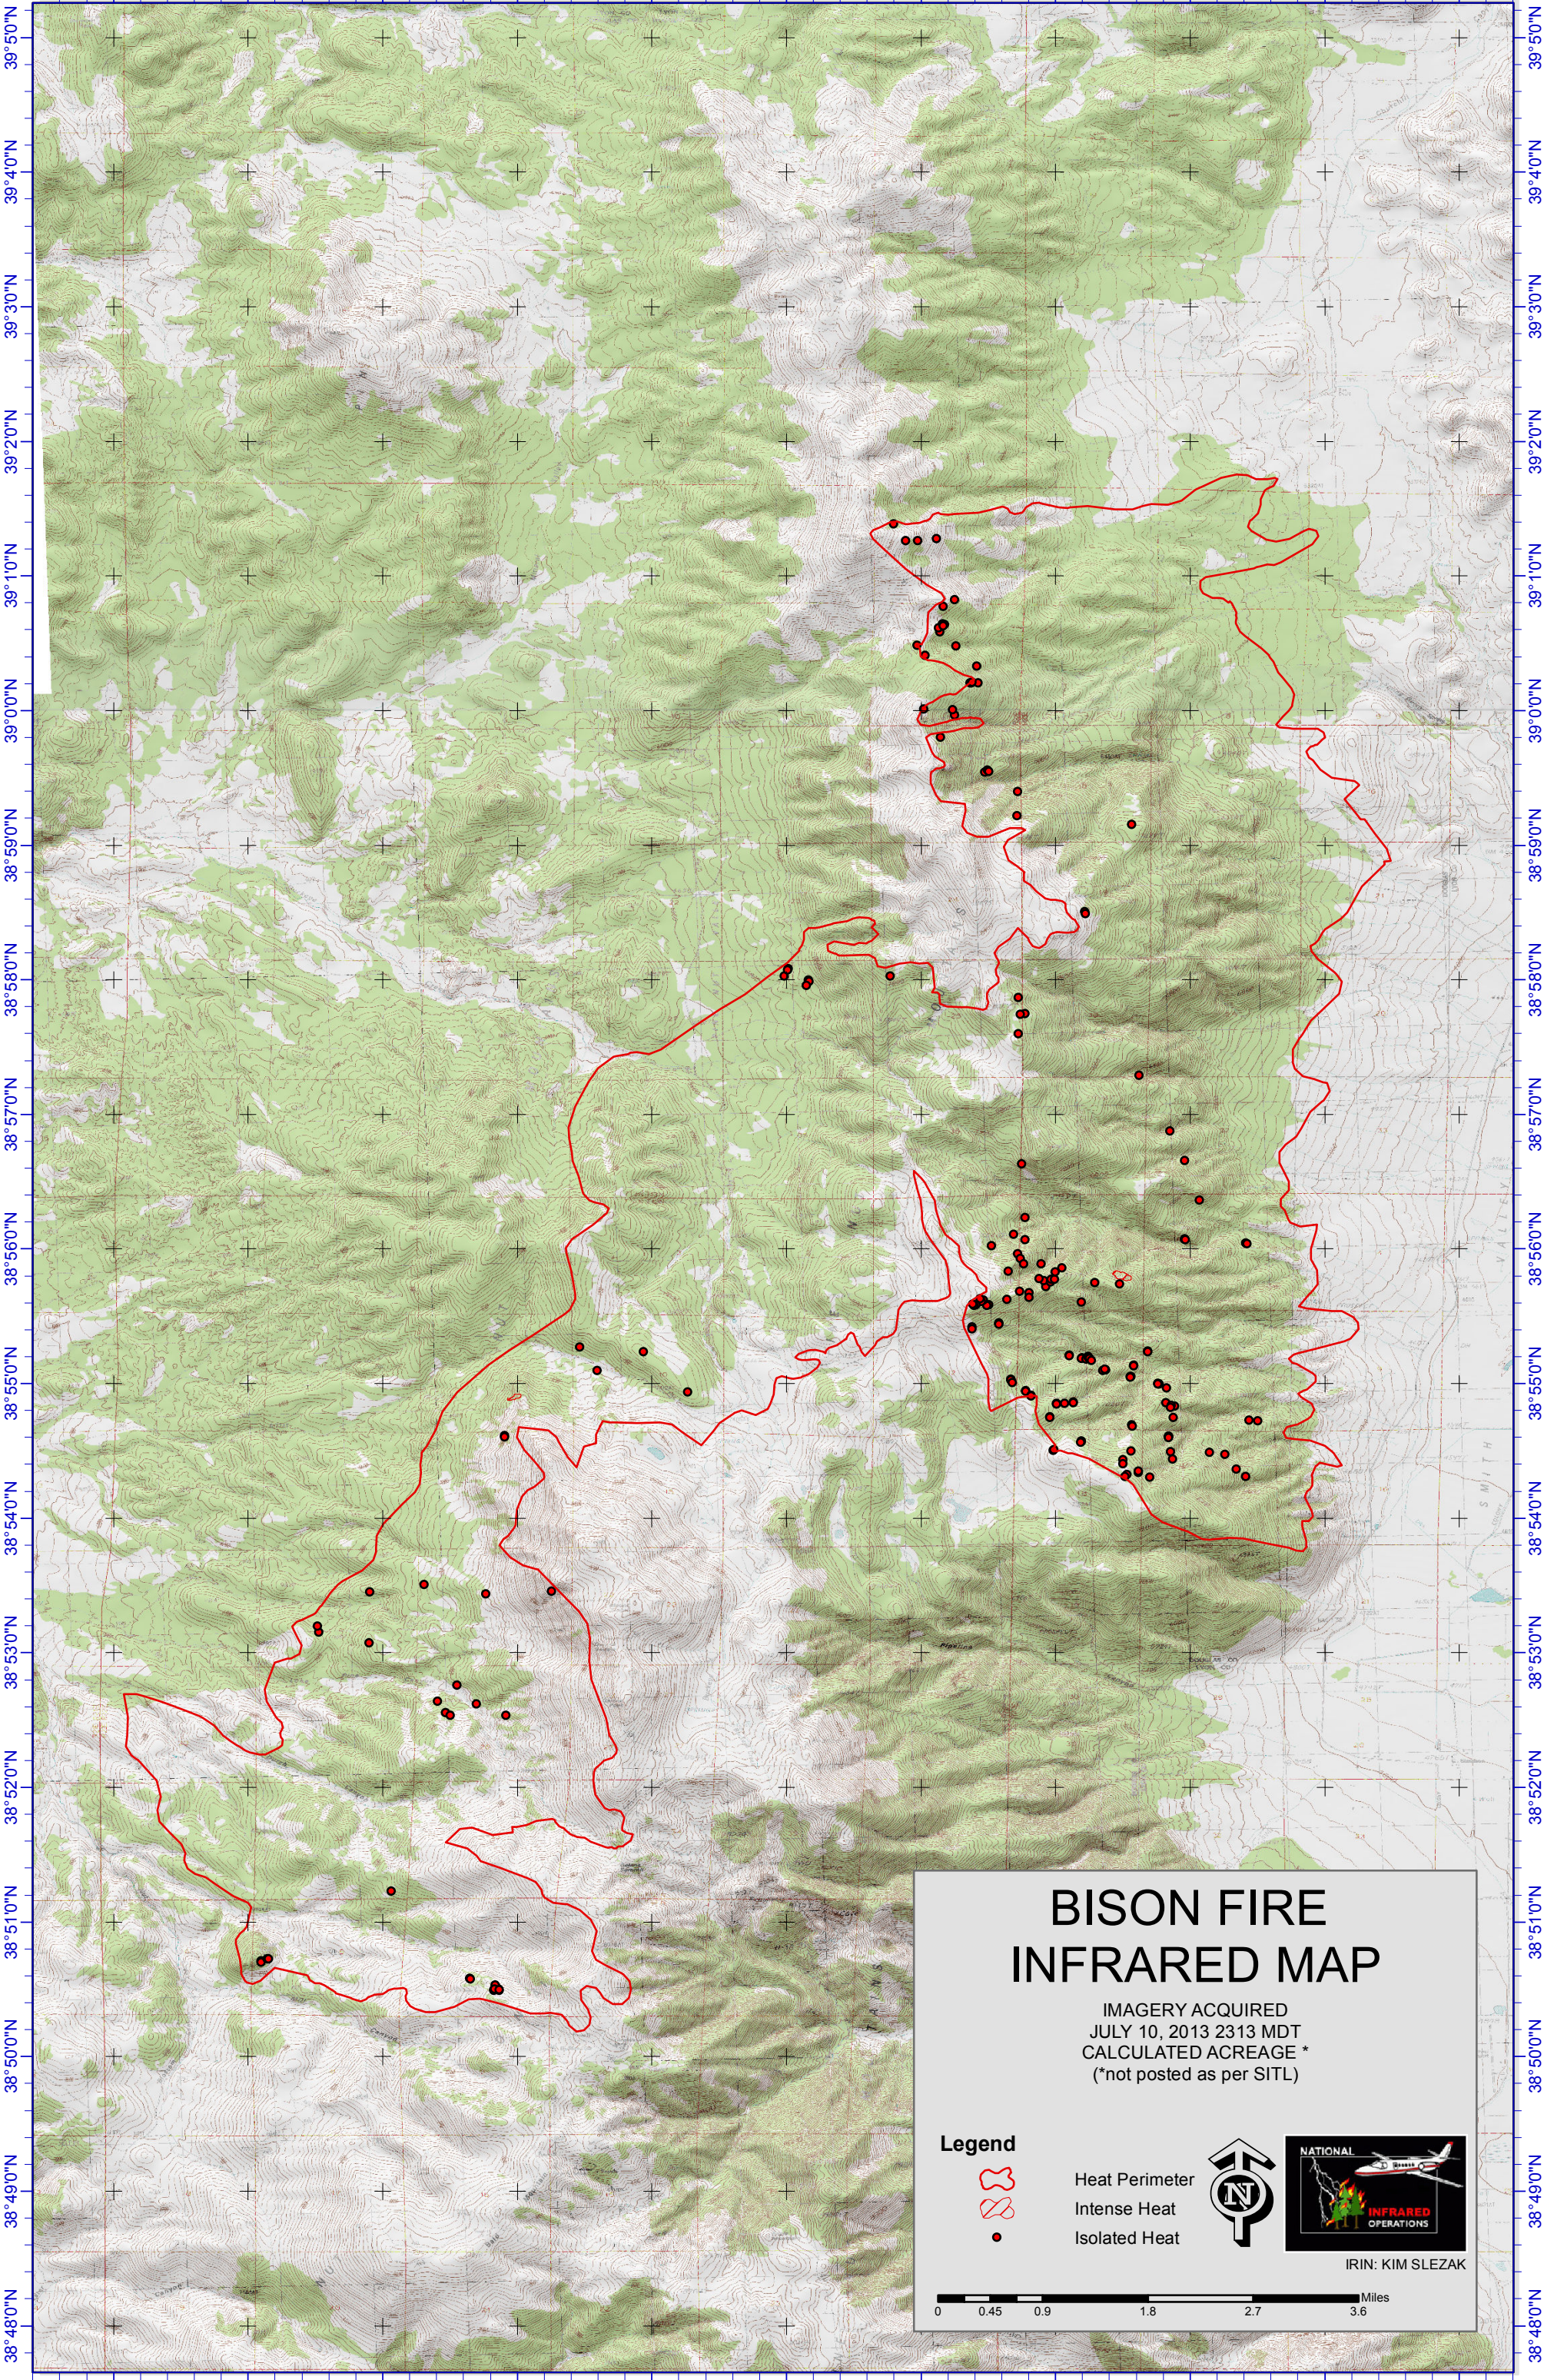

119°34'0"W 119°33'0"W 119°32'0"W 119°31'0"W 119°30'0"W 119°29'0"W 119°28'0"W 119°27'0"W 119°26'0"W 119°25'0"W 119°24'0"W

BISON FIRE INFRARED MAP

IMAGERY ACQUIRED
JULY 10, 2013 2313 MDT
CALCULATED ACREAGE *
(*not posted as per SITL)

Legend

-  Heat Perimeter
-  Intense Heat
-  Isolated Heat

IRIN: KIM SLEZAK