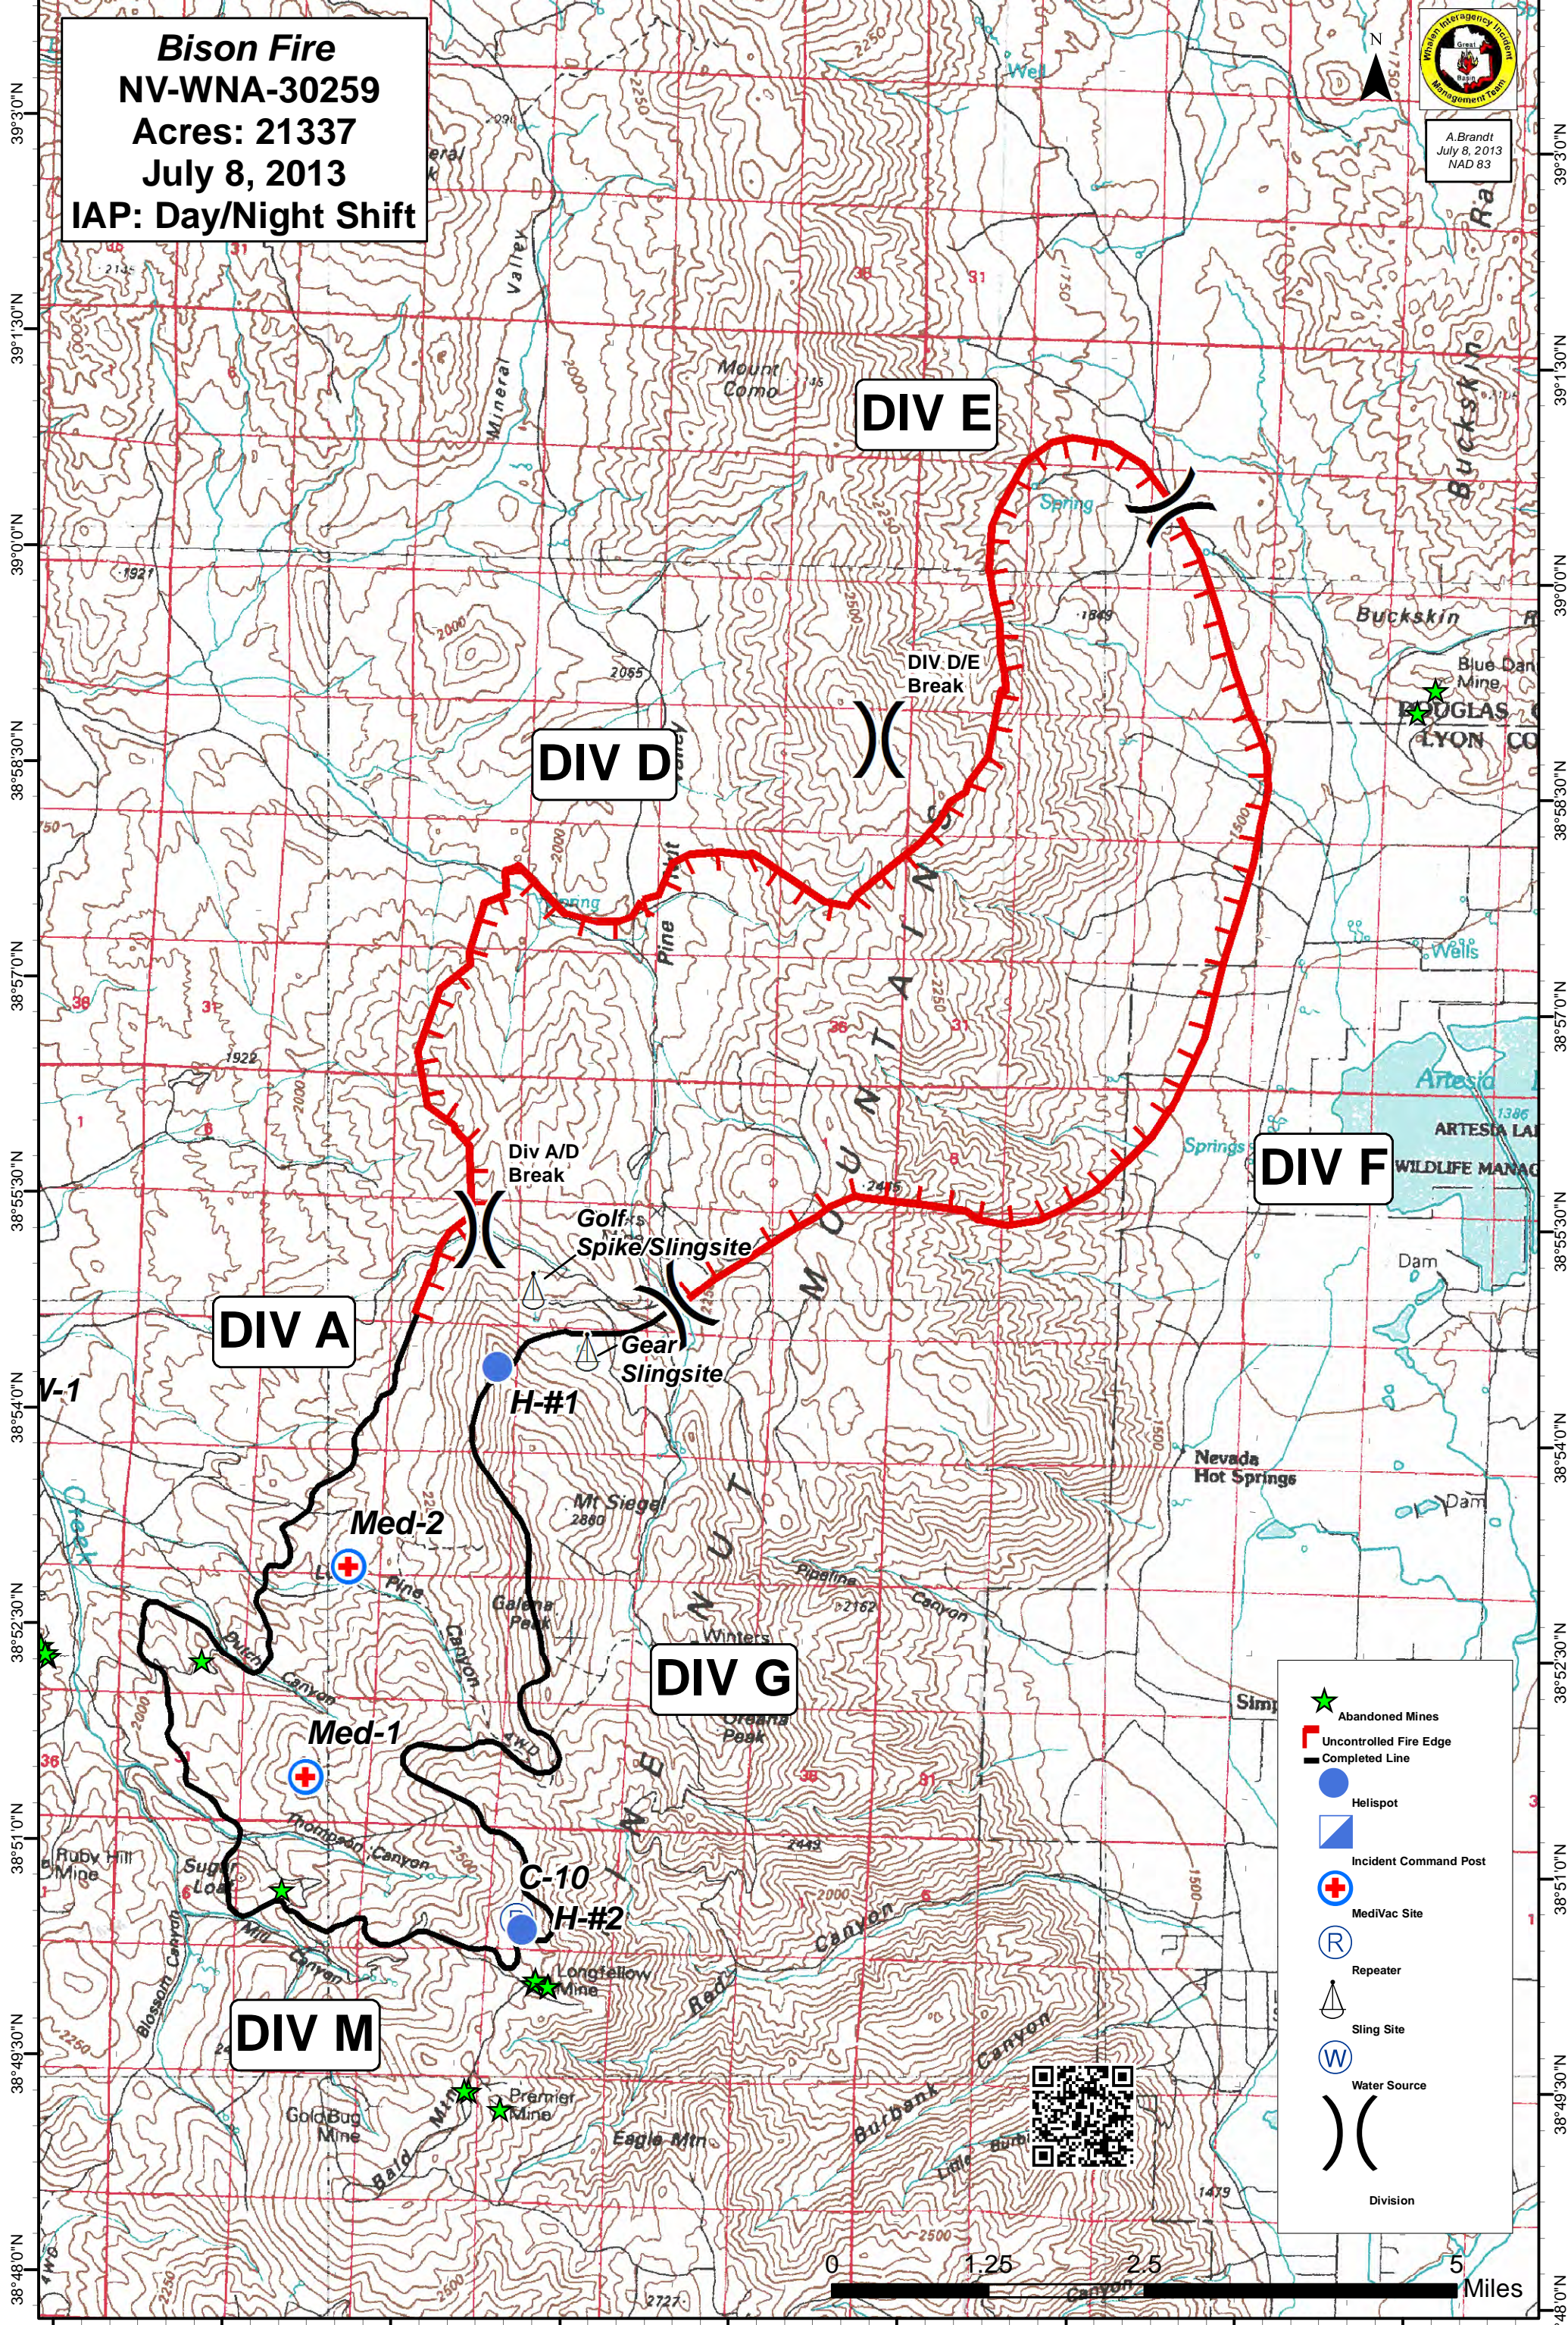

119°34'30"W 119°33'0"W 119°31'30"W 119°30'0"W 119°28'30"W 119°27'0"W 119°25'30"W 119°24'0"W 119°22'30"W

Bison Fire
NV-WNA-30259
Acres: 21337
July 8, 2013
IAP: Day/Night Shift

DIV E

DIV D

DIV F

DIV A

DIV G

DIV M

- Abandoned Mines
- Uncontrolled Fire Edge
- Completed Line
- Helispot
- Incident Command Post
- MediVac Site
- Repeater
- Sling Site
- Water Source
- Division

119°34'30"W 119°33'0"W 119°31'30"W 119°30'0"W 119°28'30"W 119°27'0"W 119°25'30"W 119°24'0"W 119°22'30"W