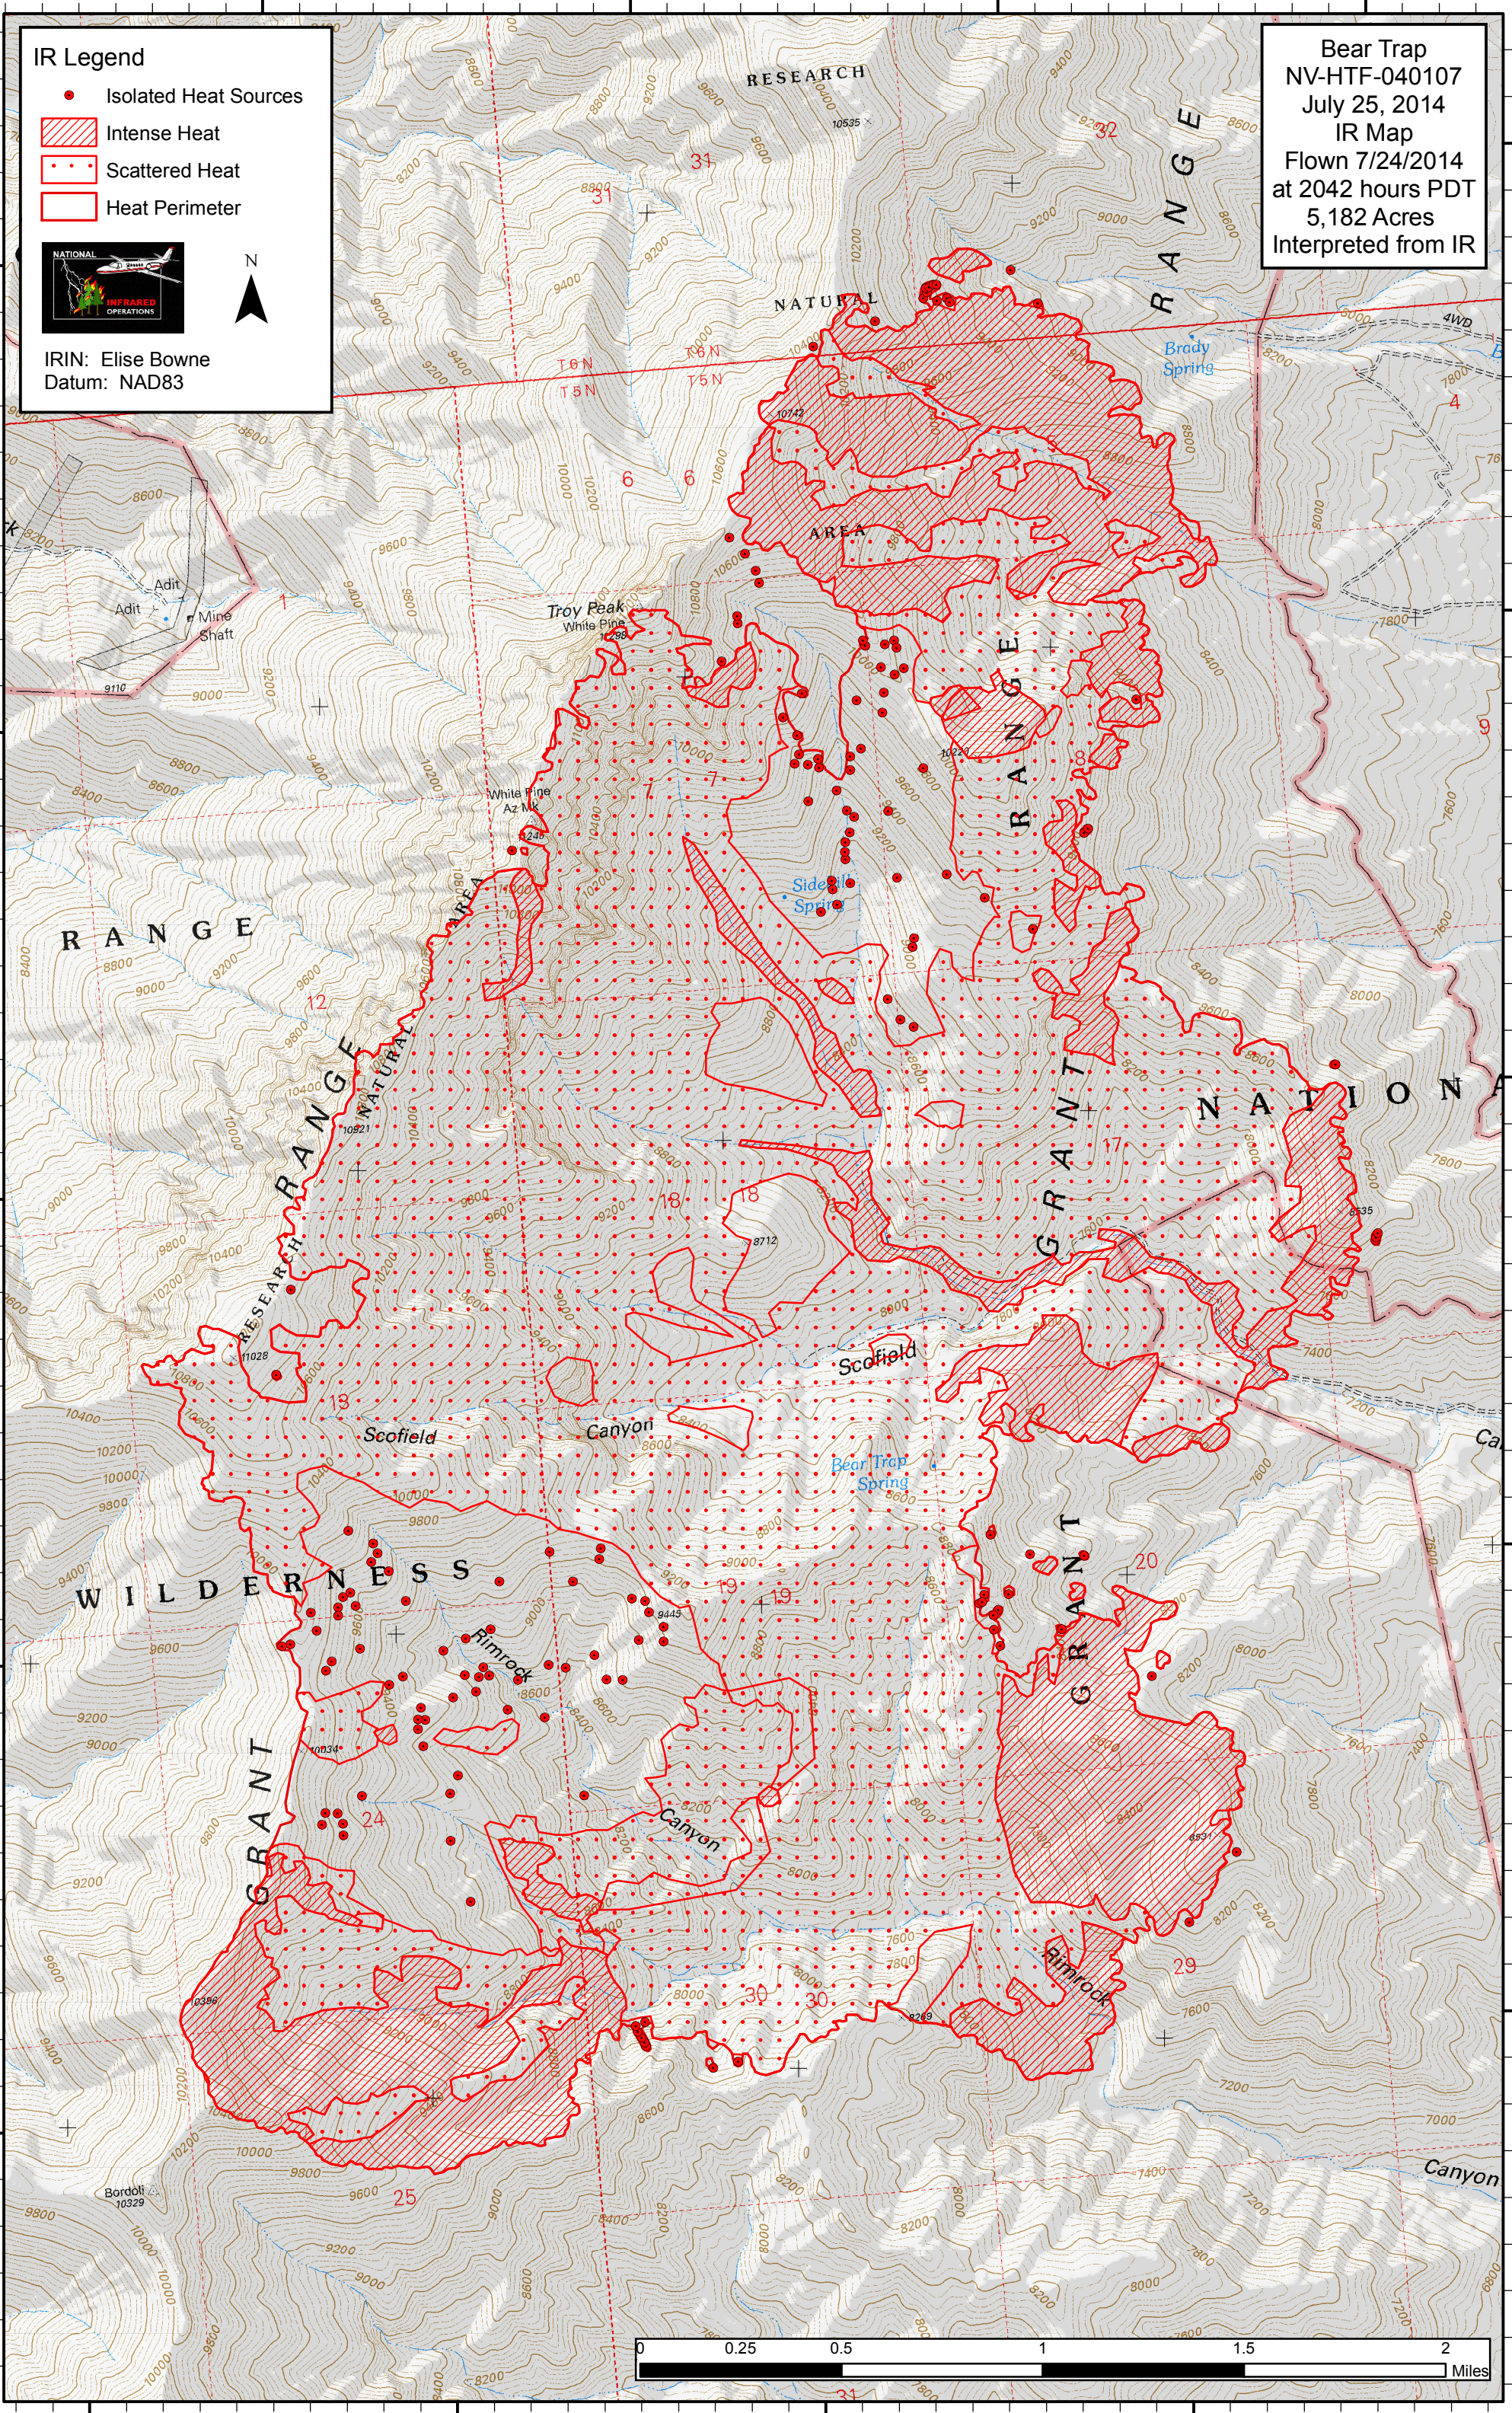

115°31'0"W

115°30'0"W

115°29'0"W

115°28'0"W

IR Legend

- Isolated Heat Sources
- ▨ Intense Heat
- ⋯ Scattered Heat
- Heat Perimeter

IRIN: Elise Bowne
Datum: NAD83

Bear Trap
NV-HTF-040107
July 25, 2014
IR Map
Flown 7/24/2014
at 2042 hours PDT
5,182 Acres
Interpreted from IR

38°20'0"N
38°19'0"N
38°18'0"N
38°17'0"N
38°16'0"N

38°20'0"N
38°19'0"N
38°18'0"N
38°17'0"N
38°16'0"N

115°32'0"W

115°31'0"W

115°30'0"W

115°29'0"W