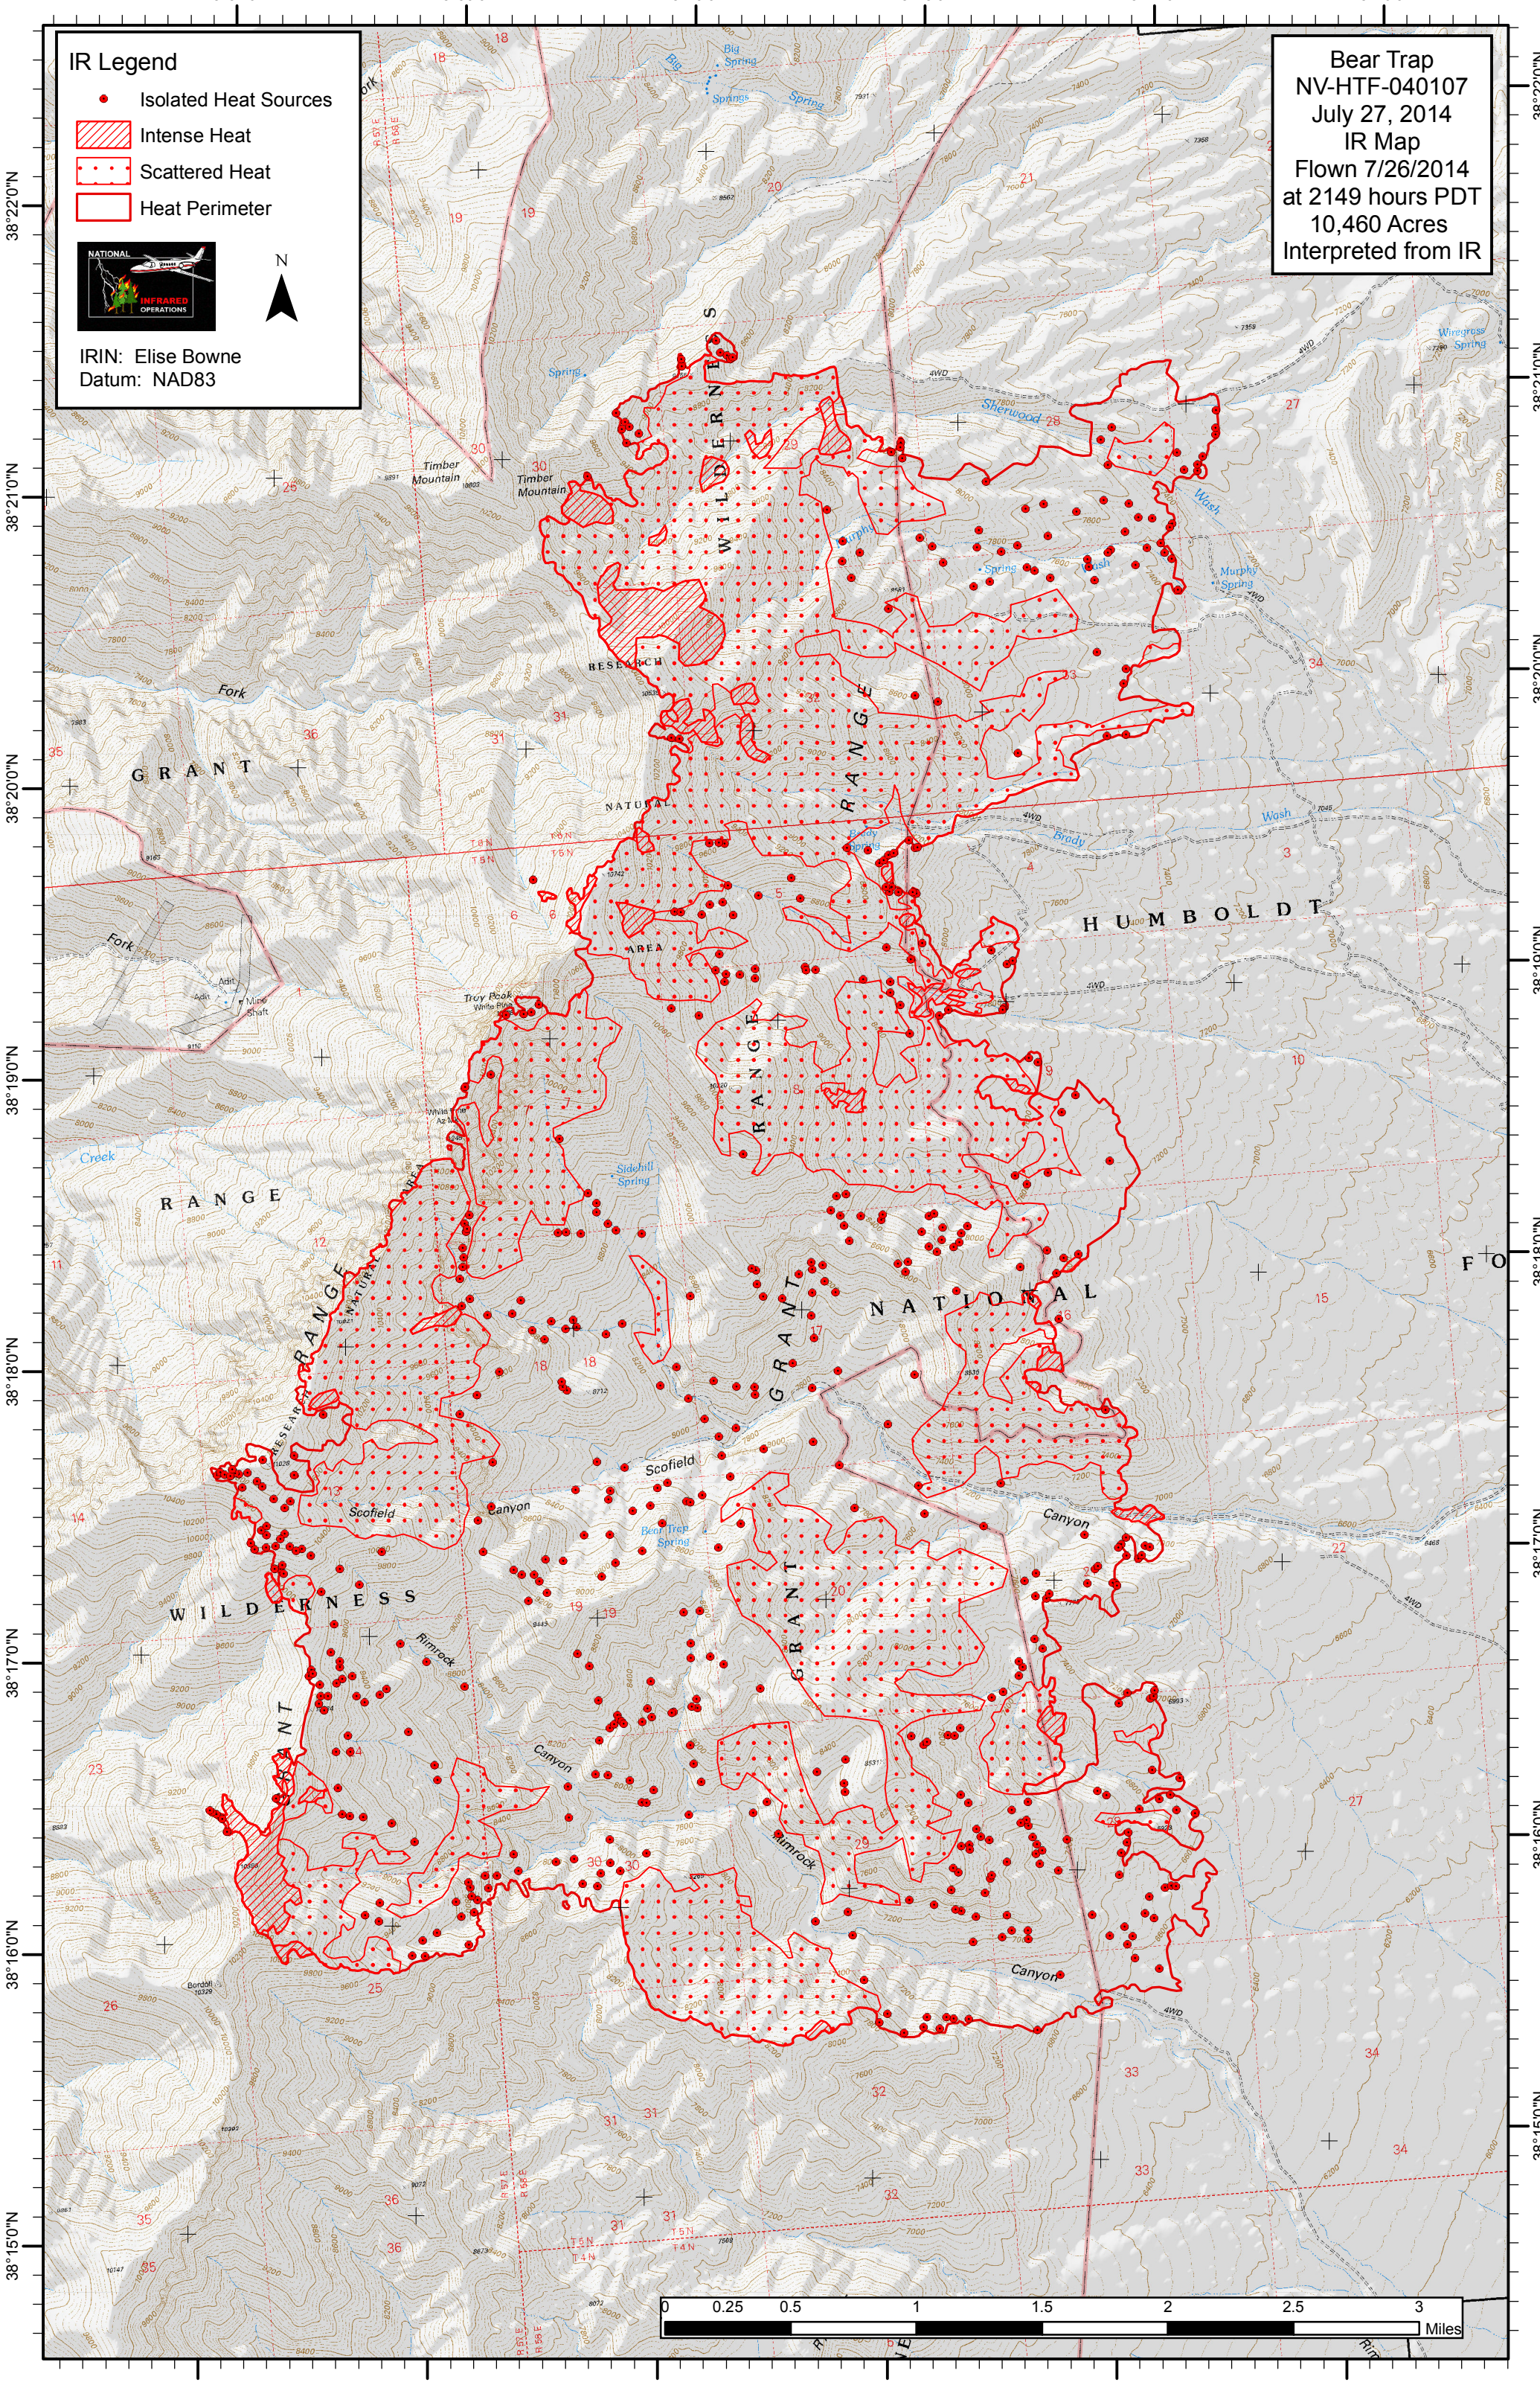

115°31'0"W 115°30'0"W 115°29'0"W 115°28'0"W 115°27'0"W 115°26'0"W

IR Legend

- Isolated Heat Sources
- ▨ Intense Heat
- ⋯ Scattered Heat
- Heat Perimeter

IRIN: Elise Bowne
Datum: NAD83

Bear Trap
 NV-HTF-040107
 July 27, 2014
 IR Map
 Flown 7/26/2014
 at 2149 hours PDT
 10,460 Acres
 Interpreted from IR

38°22'0"N
38°21'0"N
38°20'0"N
38°19'0"N
38°18'0"N
38°17'0"N
38°16'0"N
38°15'0"N

38°22'0"N
38°21'0"N
38°20'0"N
38°19'0"N
38°18'0"N
38°17'0"N
38°16'0"N
38°15'0"N

115°32'0"W 115°31'0"W 115°30'0"W 115°29'0"W 115°28'0"W 115°27'0"W