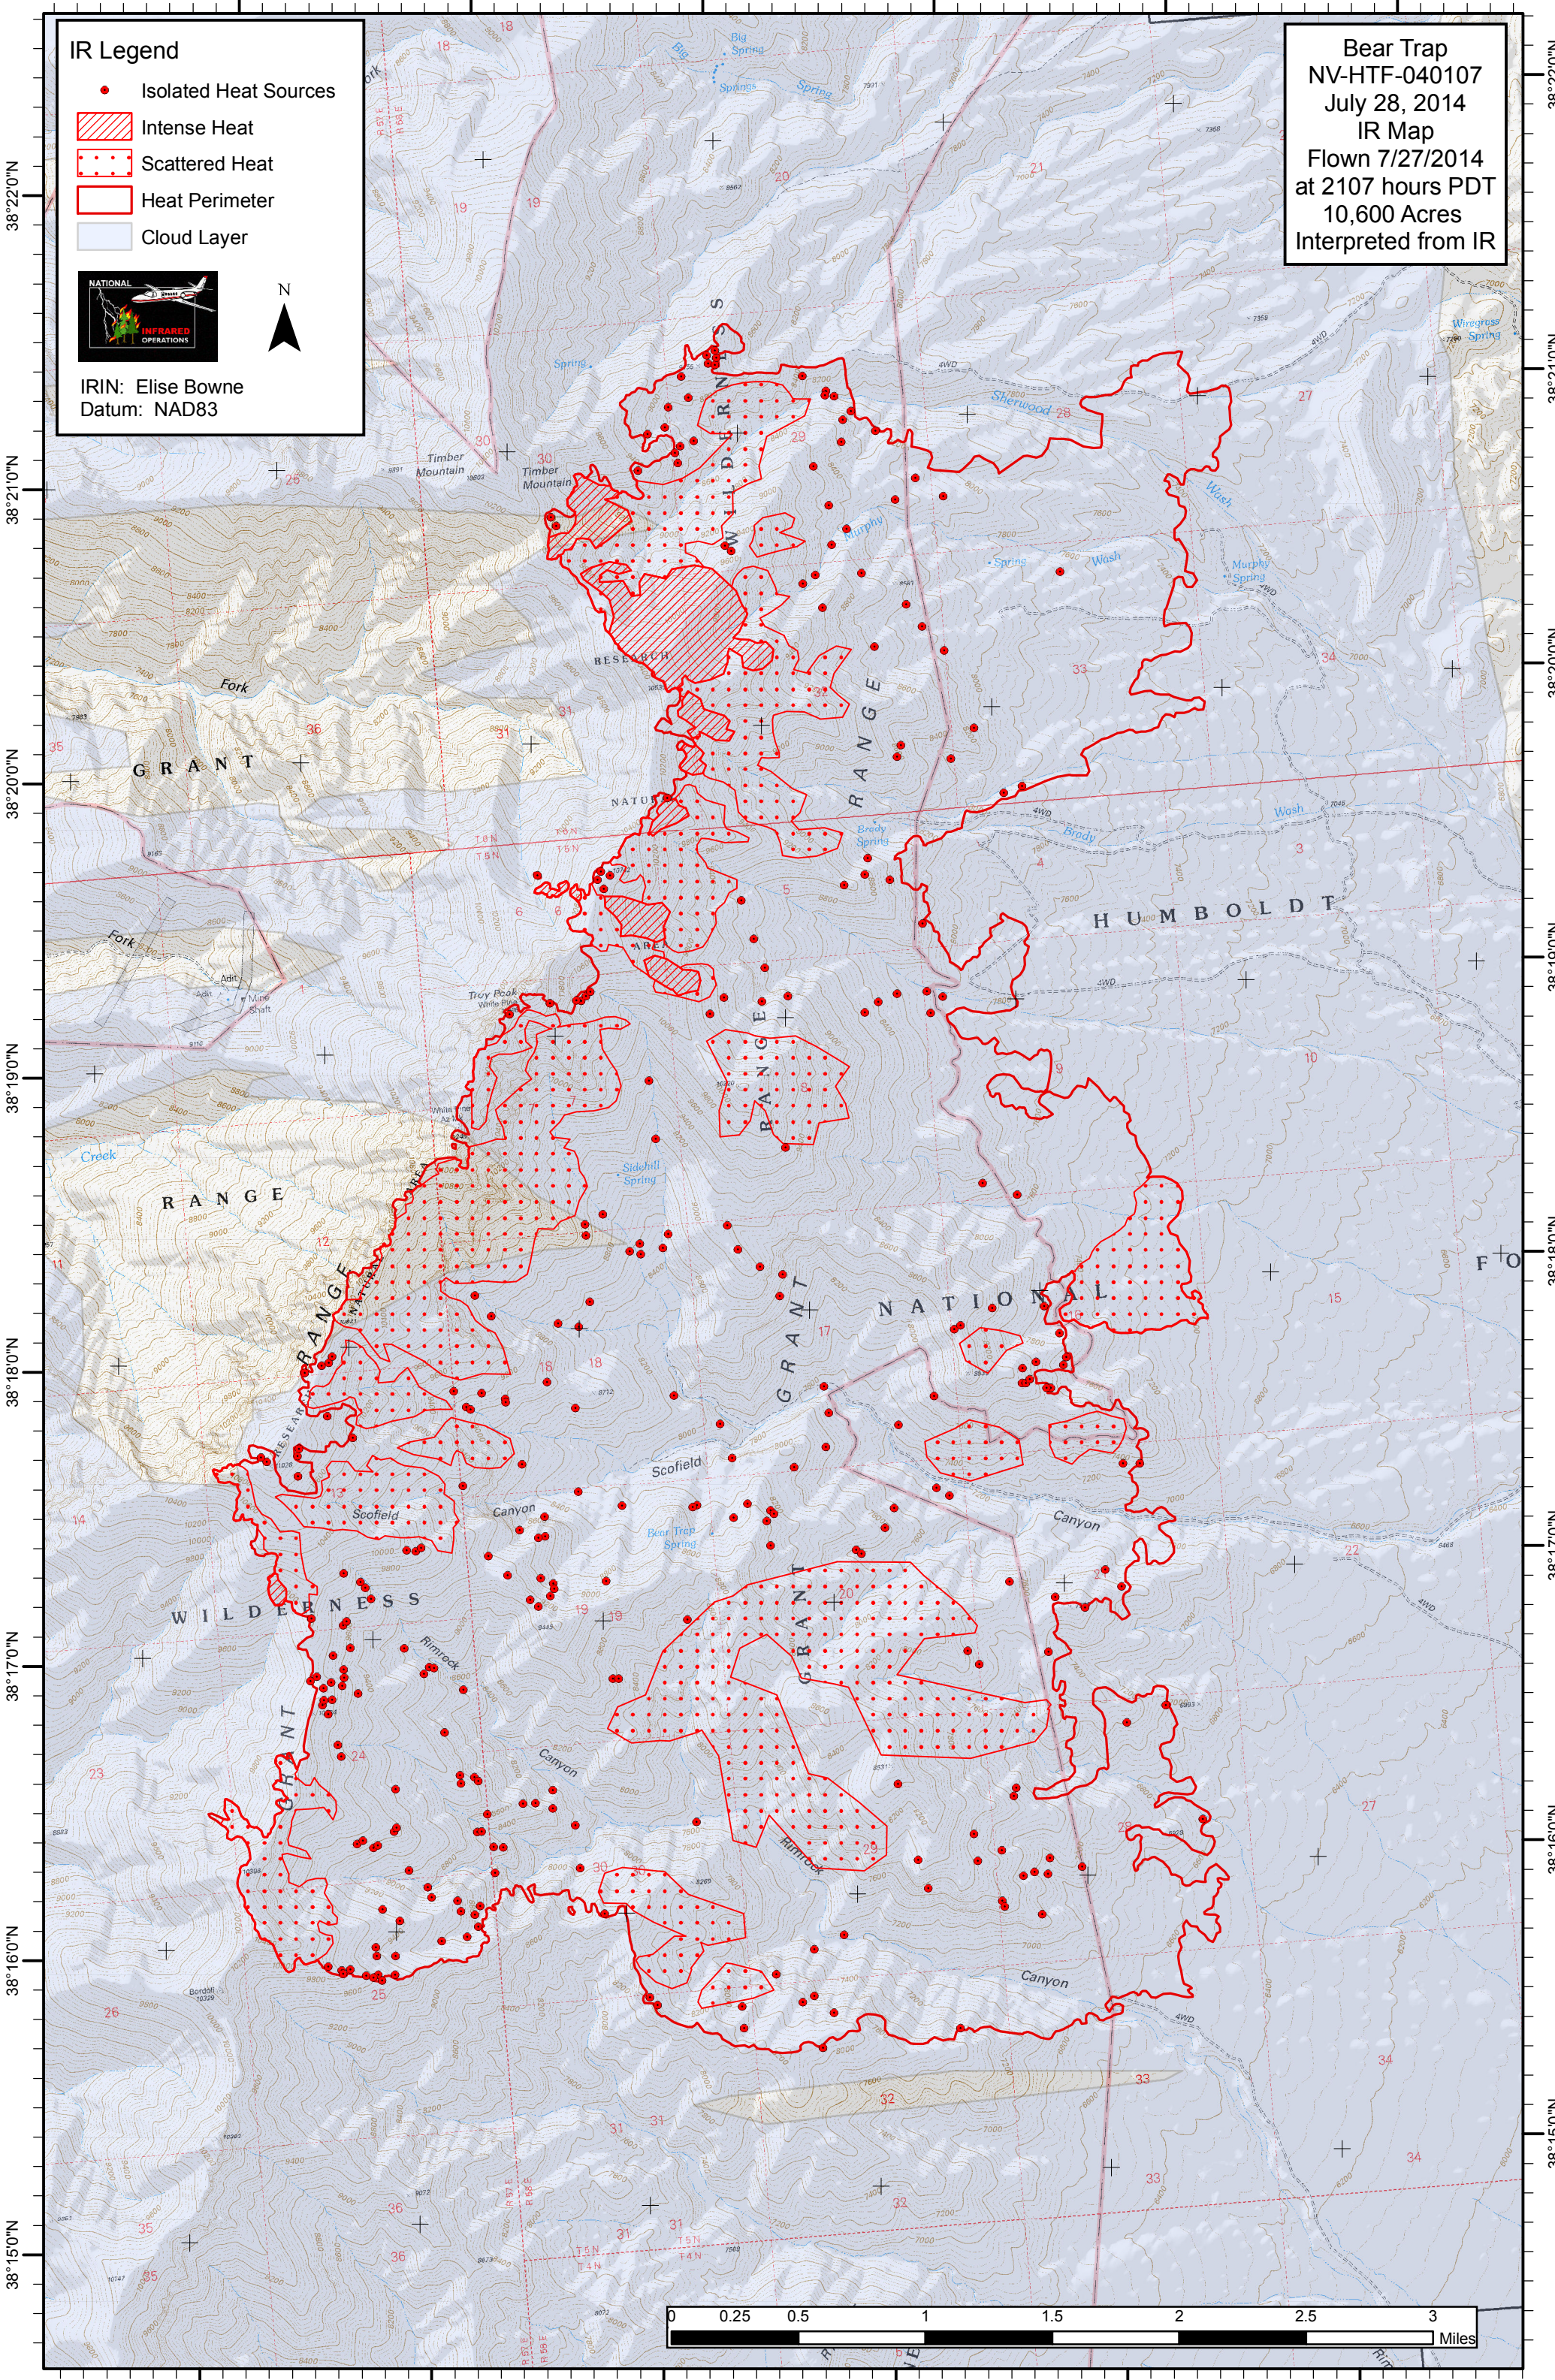

115°31'0"W 115°30'0"W 115°29'0"W 115°28'0"W 115°27'0"W 115°26'0"W

IR Legend

- Isolated Heat Sources
- ▨ Intense Heat
- ⋯ Scattered Heat
- ▭ Heat Perimeter
- ☁ Cloud Layer

IRIN: Elise Bowne
Datum: NAD83

Bear Trap
 NV-HTF-040107
 July 28, 2014
 IR Map
 Flown 7/27/2014
 at 2107 hours PDT
 10,600 Acres
 Interpreted from IR

38°22'0"N
38°21'0"N
38°20'0"N
38°19'0"N
38°18'0"N
38°17'0"N
38°16'0"N
38°15'0"N

38°22'0"N
38°21'0"N
38°20'0"N
38°19'0"N
38°18'0"N
38°17'0"N
38°16'0"N
38°15'0"N

115°32'0"W 115°31'0"W 115°30'0"W 115°29'0"W 115°28'0"W 115°27'0"W