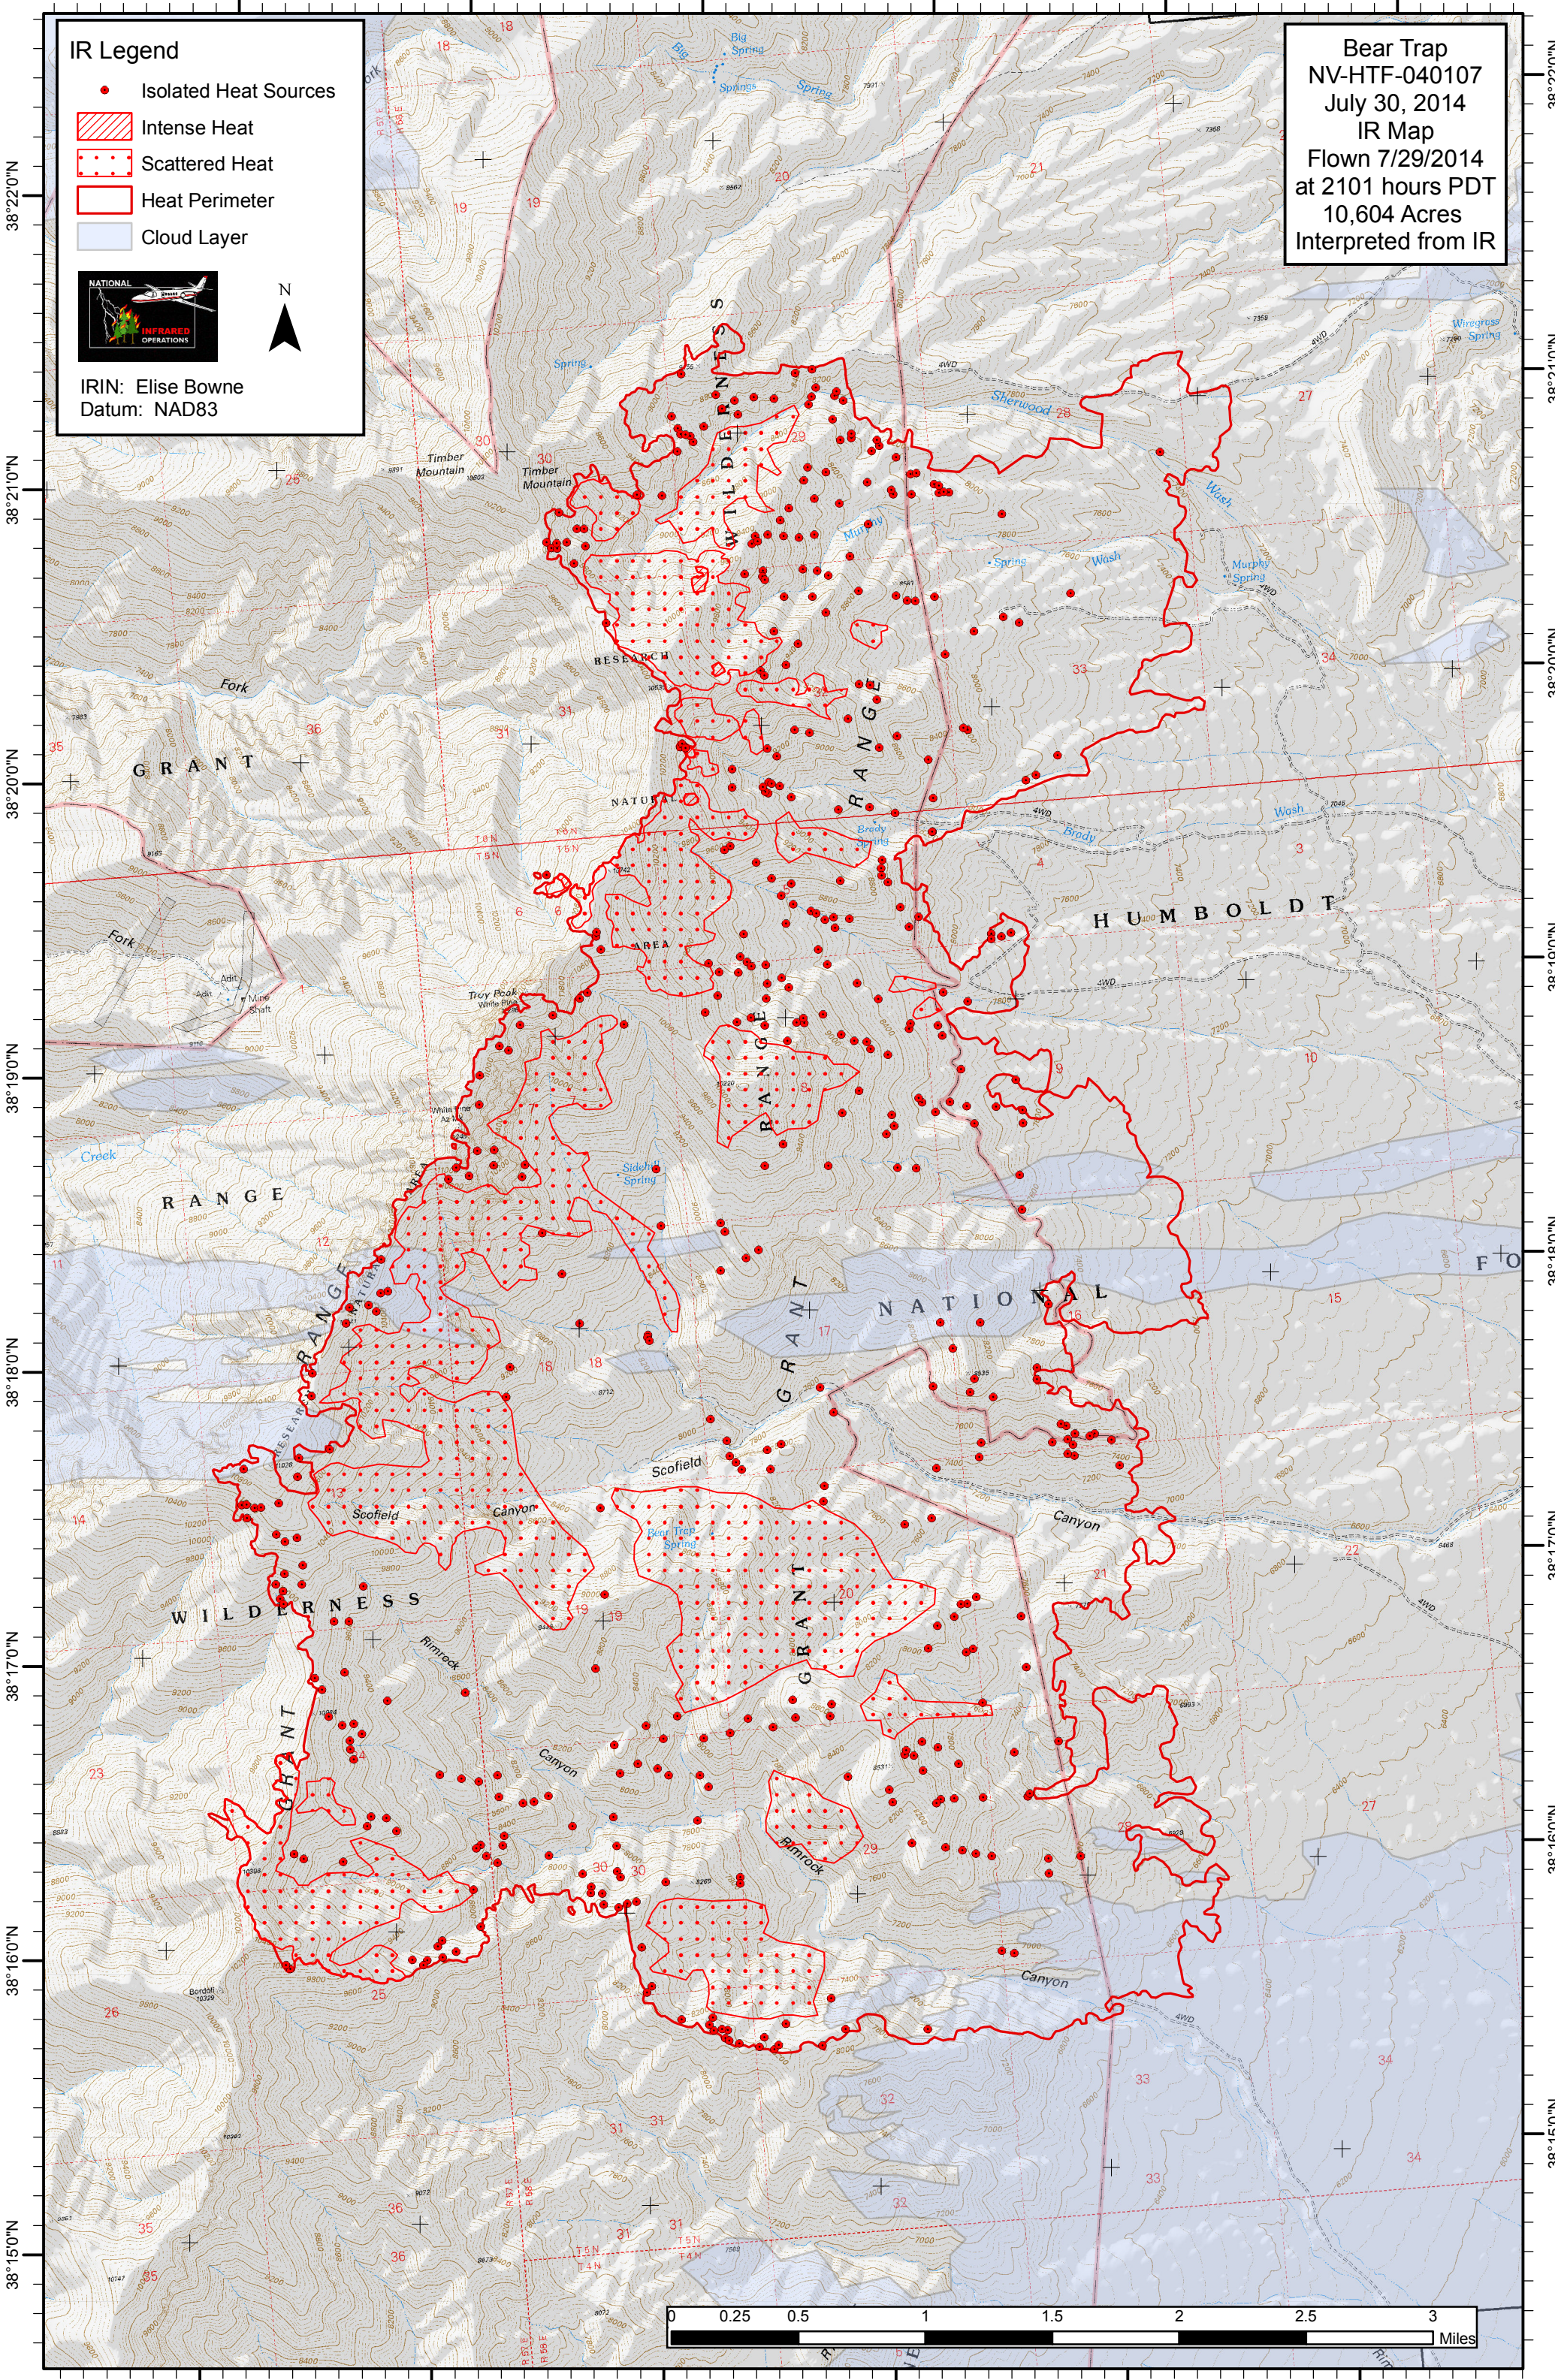

115°31'0"W 115°30'0"W 115°29'0"W 115°28'0"W 115°27'0"W 115°26'0"W

**IR Legend**

- Isolated Heat Sources
- ▨ Intense Heat
- ▤ Scattered Heat
- ▭ Heat Perimeter
- ☁ Cloud Layer

IRIN: Elise Bowne  
Datum: NAD83

**Bear Trap**  
 NV-HTF-040107  
 July 30, 2014  
 IR Map  
 Flown 7/29/2014  
 at 2101 hours PDT  
 10,604 Acres  
 Interpreted from IR

38°22'0"N 38°21'0"N 38°20'0"N 38°19'0"N 38°18'0"N 38°17'0"N 38°16'0"N 38°15'0"N

115°32'0"W 115°31'0"W 115°30'0"W 115°29'0"W 115°28'0"W 115°27'0"W