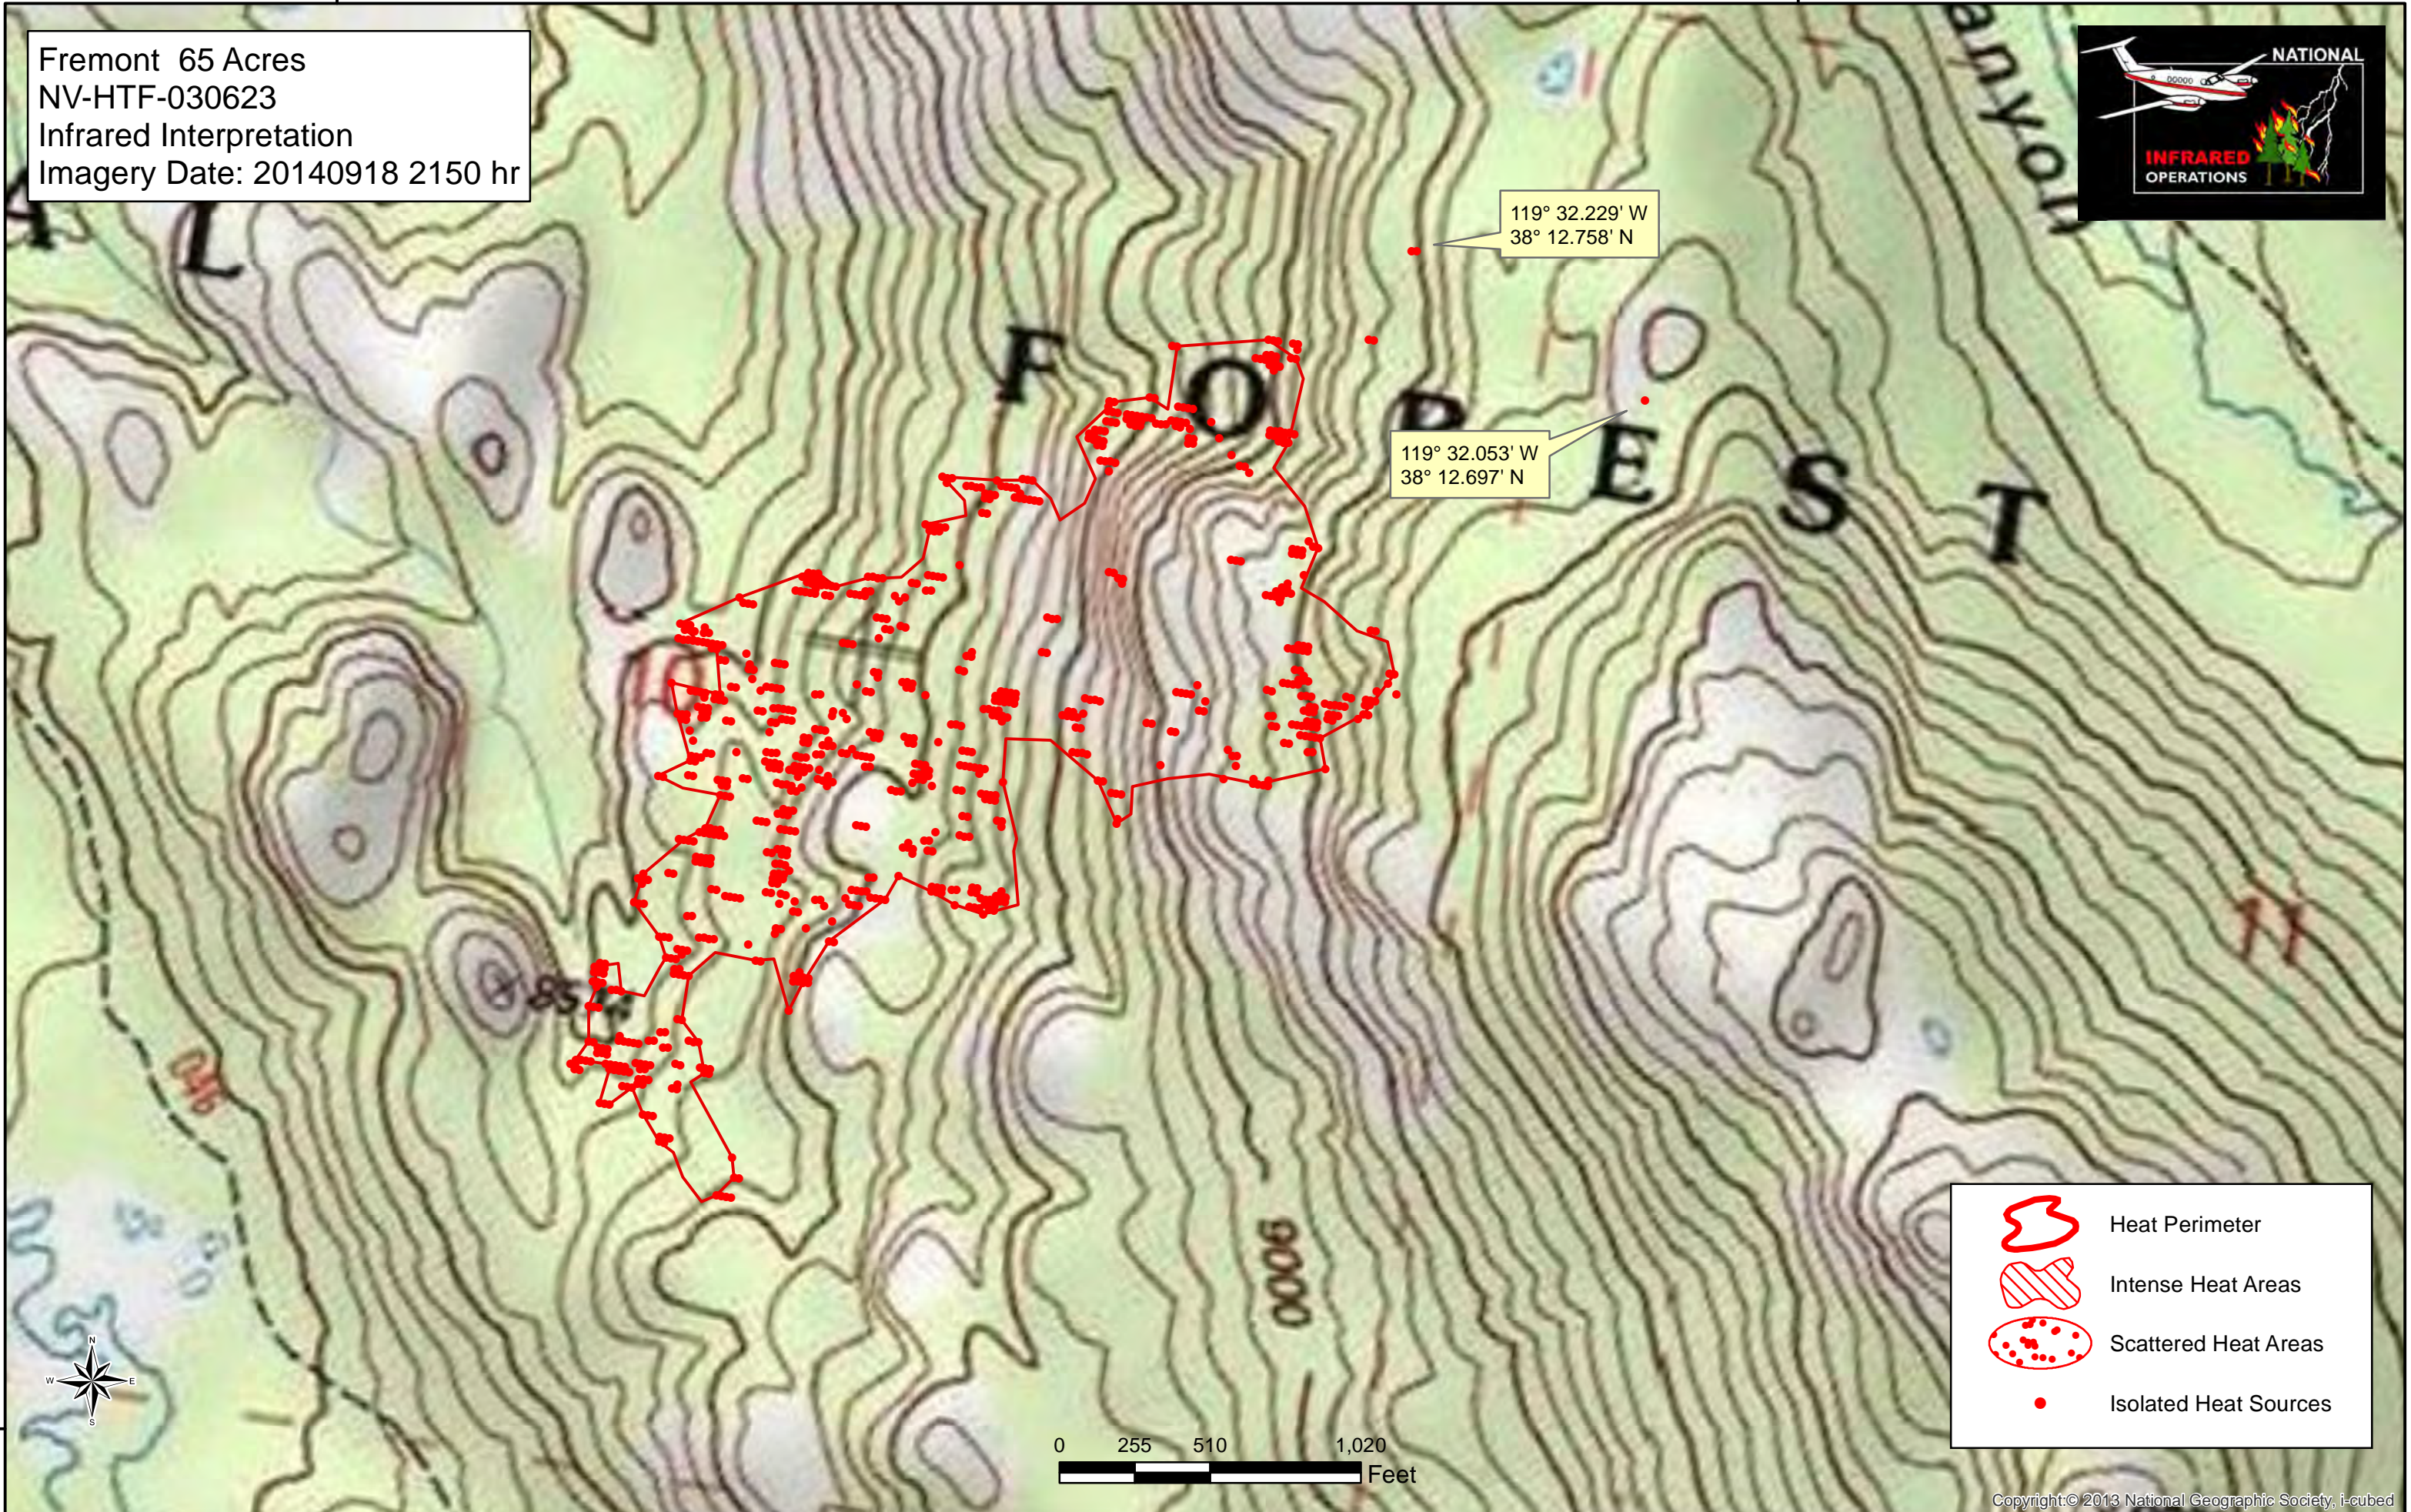

119°33'W

119°32'W

Fremont 65 Acres
NV-HTF-030623
Infrared Interpretation
Imagery Date: 20140918 2150 hr

119° 32.229' W
38° 12.758' N

119° 32.053' W
38° 12.697' N

-  Heat Perimeter
-  Intense Heat Areas
-  Scattered Heat Areas
-  Isolated Heat Sources

38°12'N

119°33'W

119°32'W