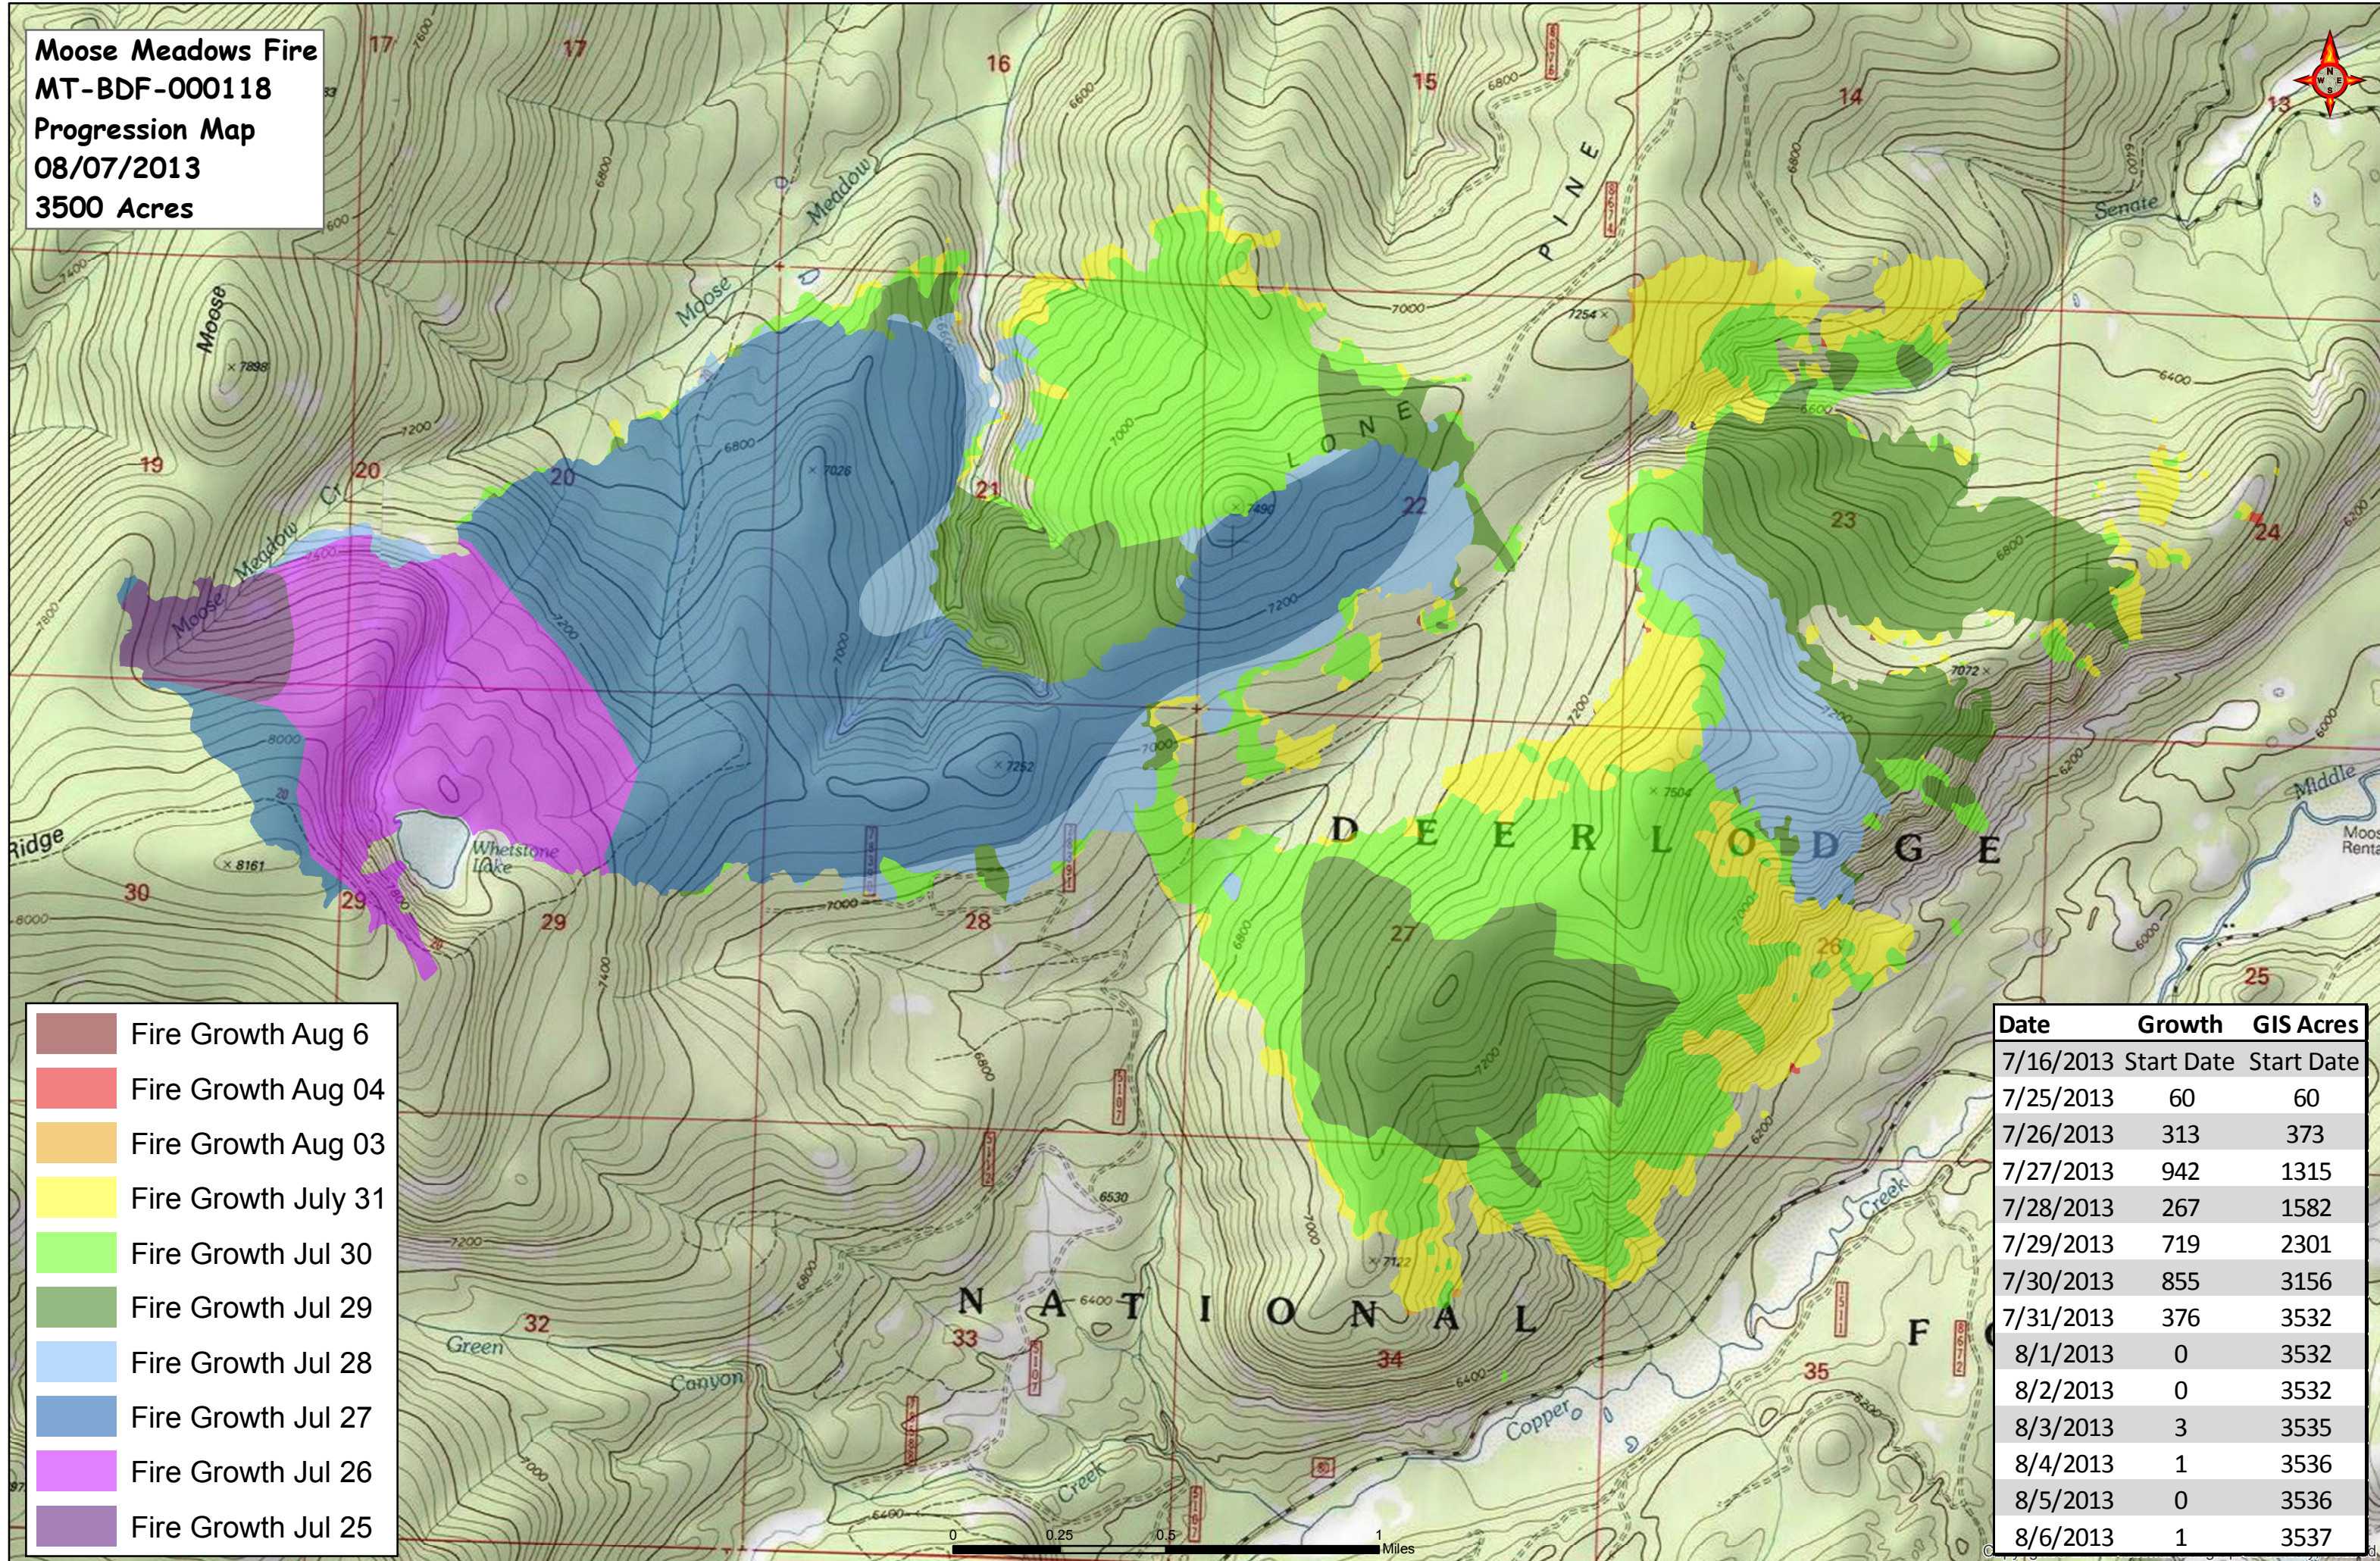

Moose Meadows Fire
MT-BDF-000118
Progression Map
08/07/2013
3500 Acres

- Fire Growth Aug 6
- Fire Growth Aug 04
- Fire Growth Aug 03
- Fire Growth July 31
- Fire Growth Jul 30
- Fire Growth Jul 29
- Fire Growth Jul 28
- Fire Growth Jul 27
- Fire Growth Jul 26
- Fire Growth Jul 25

Date	Growth	GIS Acres
7/16/2013	Start Date	Start Date
7/25/2013	60	60
7/26/2013	313	373
7/27/2013	942	1315
7/28/2013	267	1582
7/29/2013	719	2301
7/30/2013	855	3156
7/31/2013	376	3532
8/1/2013	0	3532
8/2/2013	0	3532
8/3/2013	3	3535
8/4/2013	1	3536
8/5/2013	0	3536
8/6/2013	1	3537