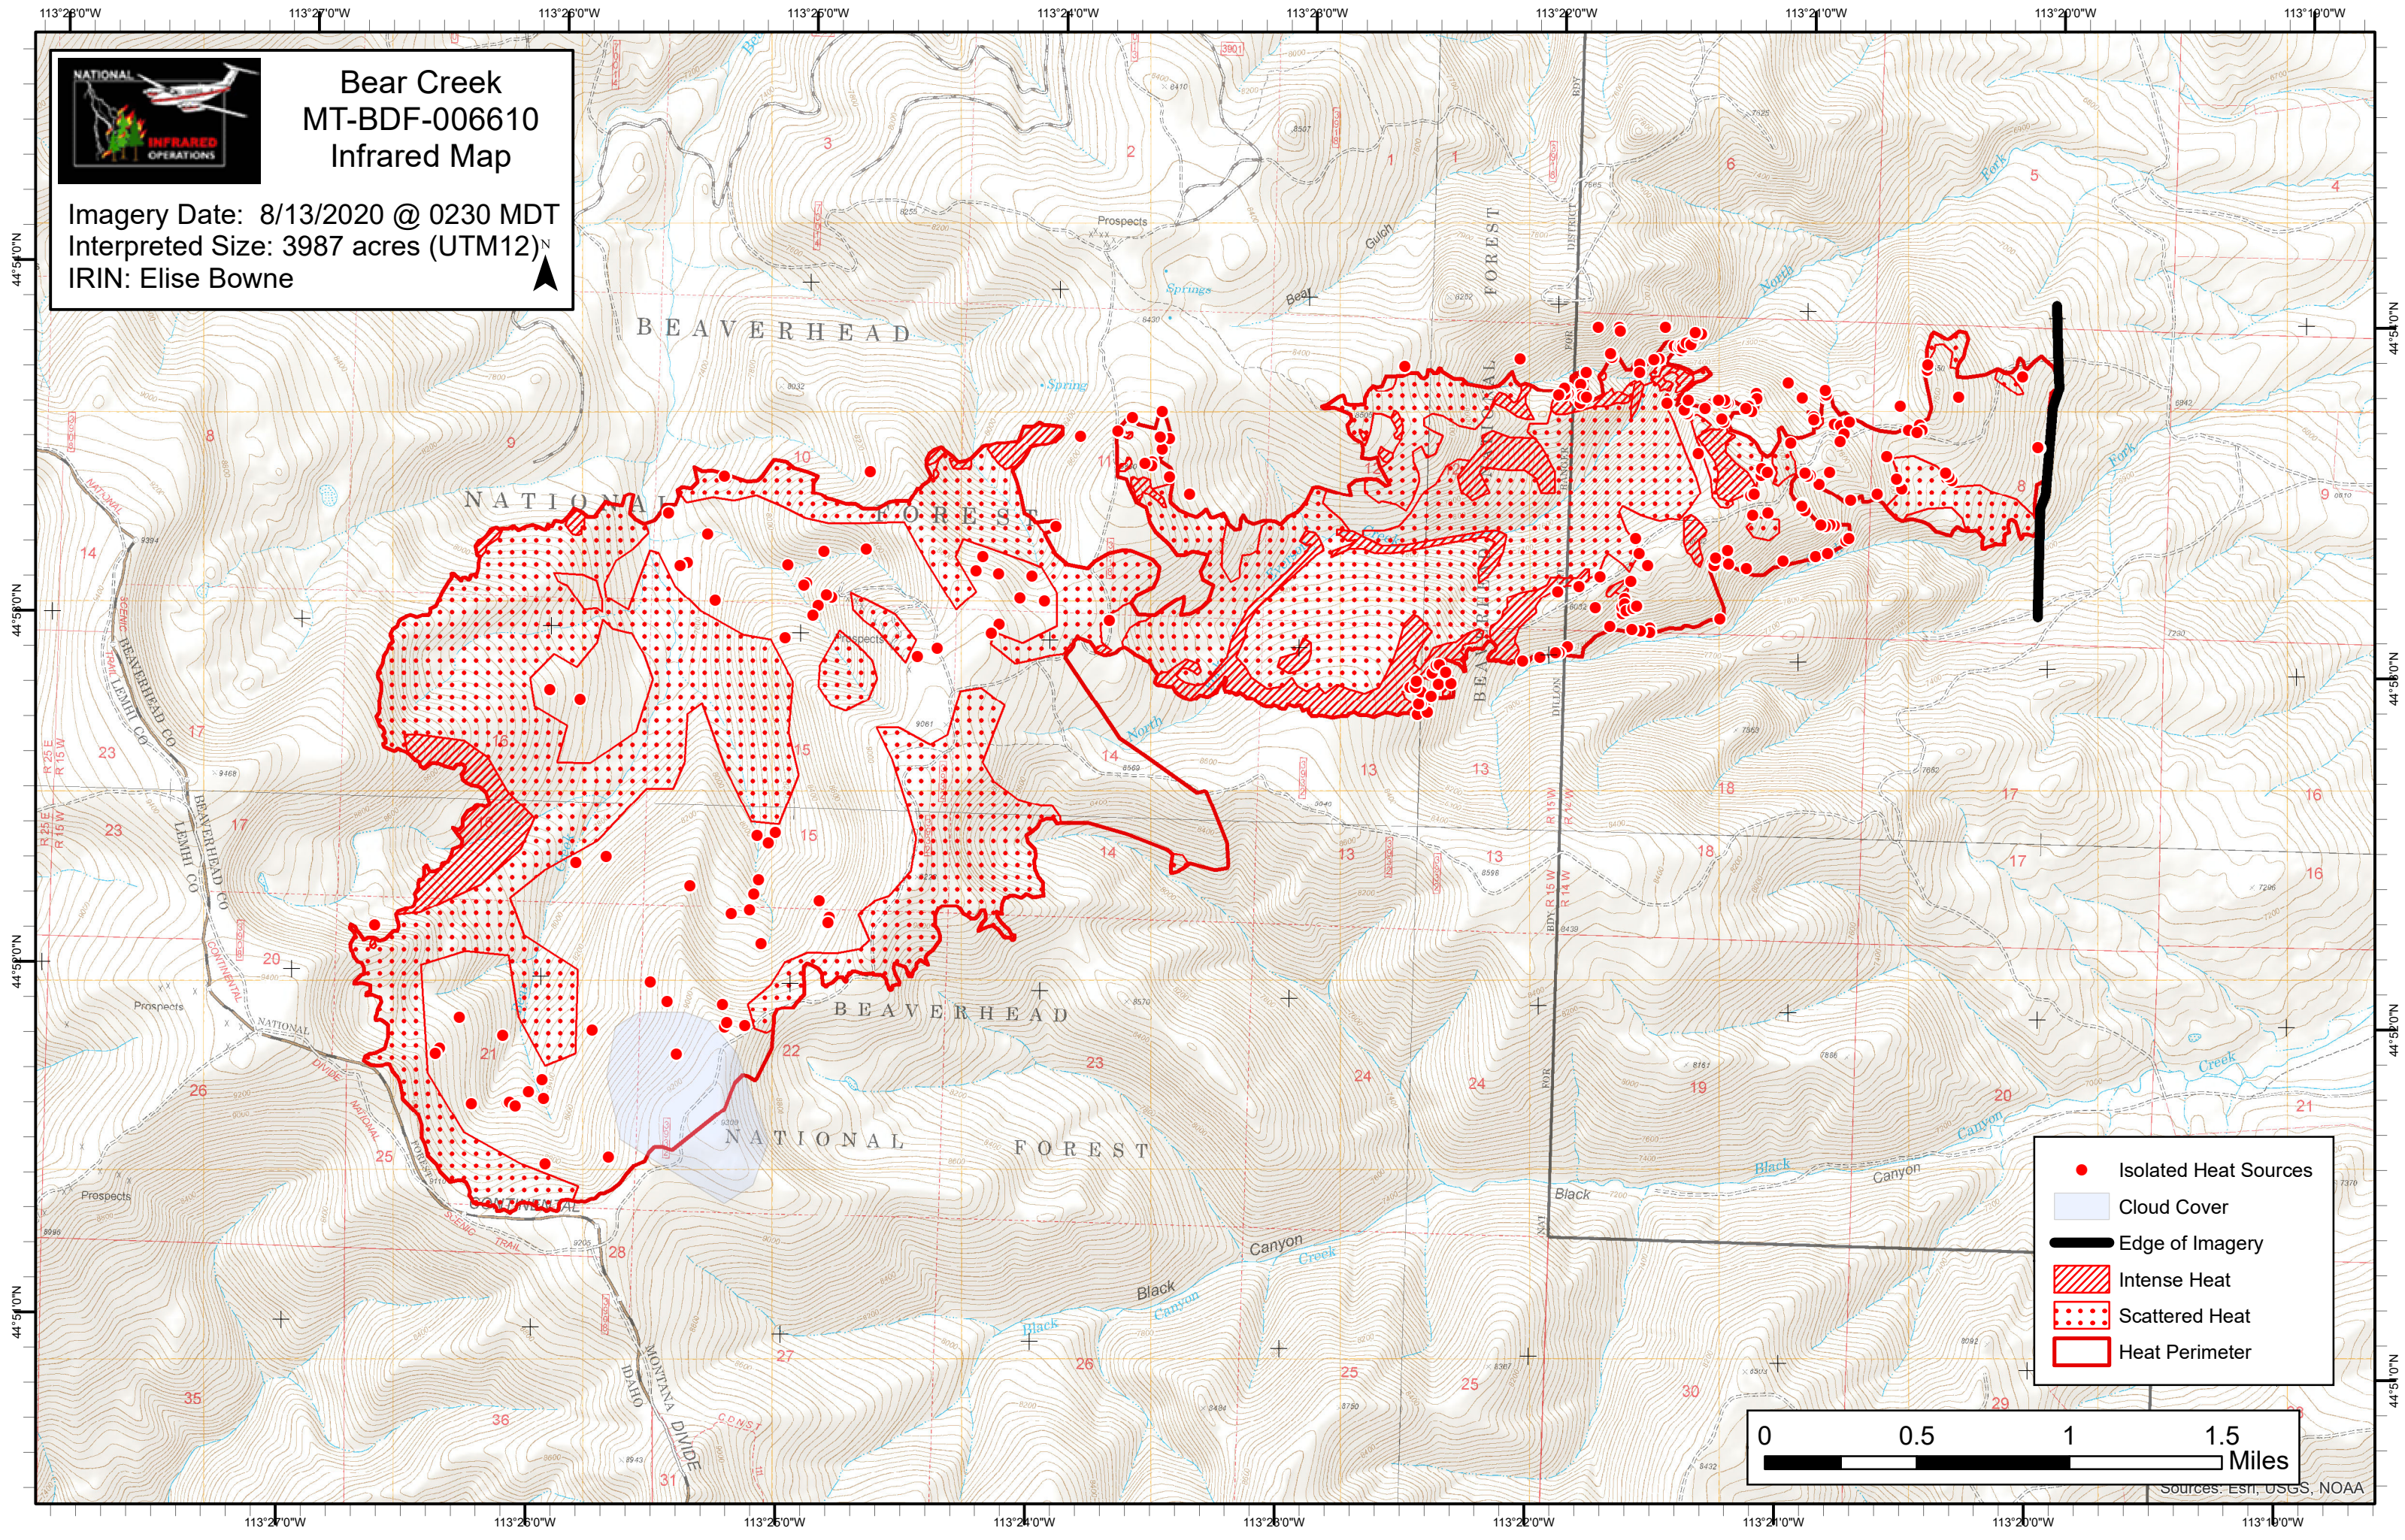

Bear Creek MT-BDF-006610 Infrared Map

Imagery Date: 8/13/2020 @ 0230 MDT
Interpreted Size: 3987 acres (UTM12)
IRIN: Elise Bowne

- Isolated Heat Sources
- Cloud Cover
- Edge of Imagery
- ▨ Intense Heat
- Scattered Heat
- Heat Perimeter

Sources: Esri, USGS, NOAA