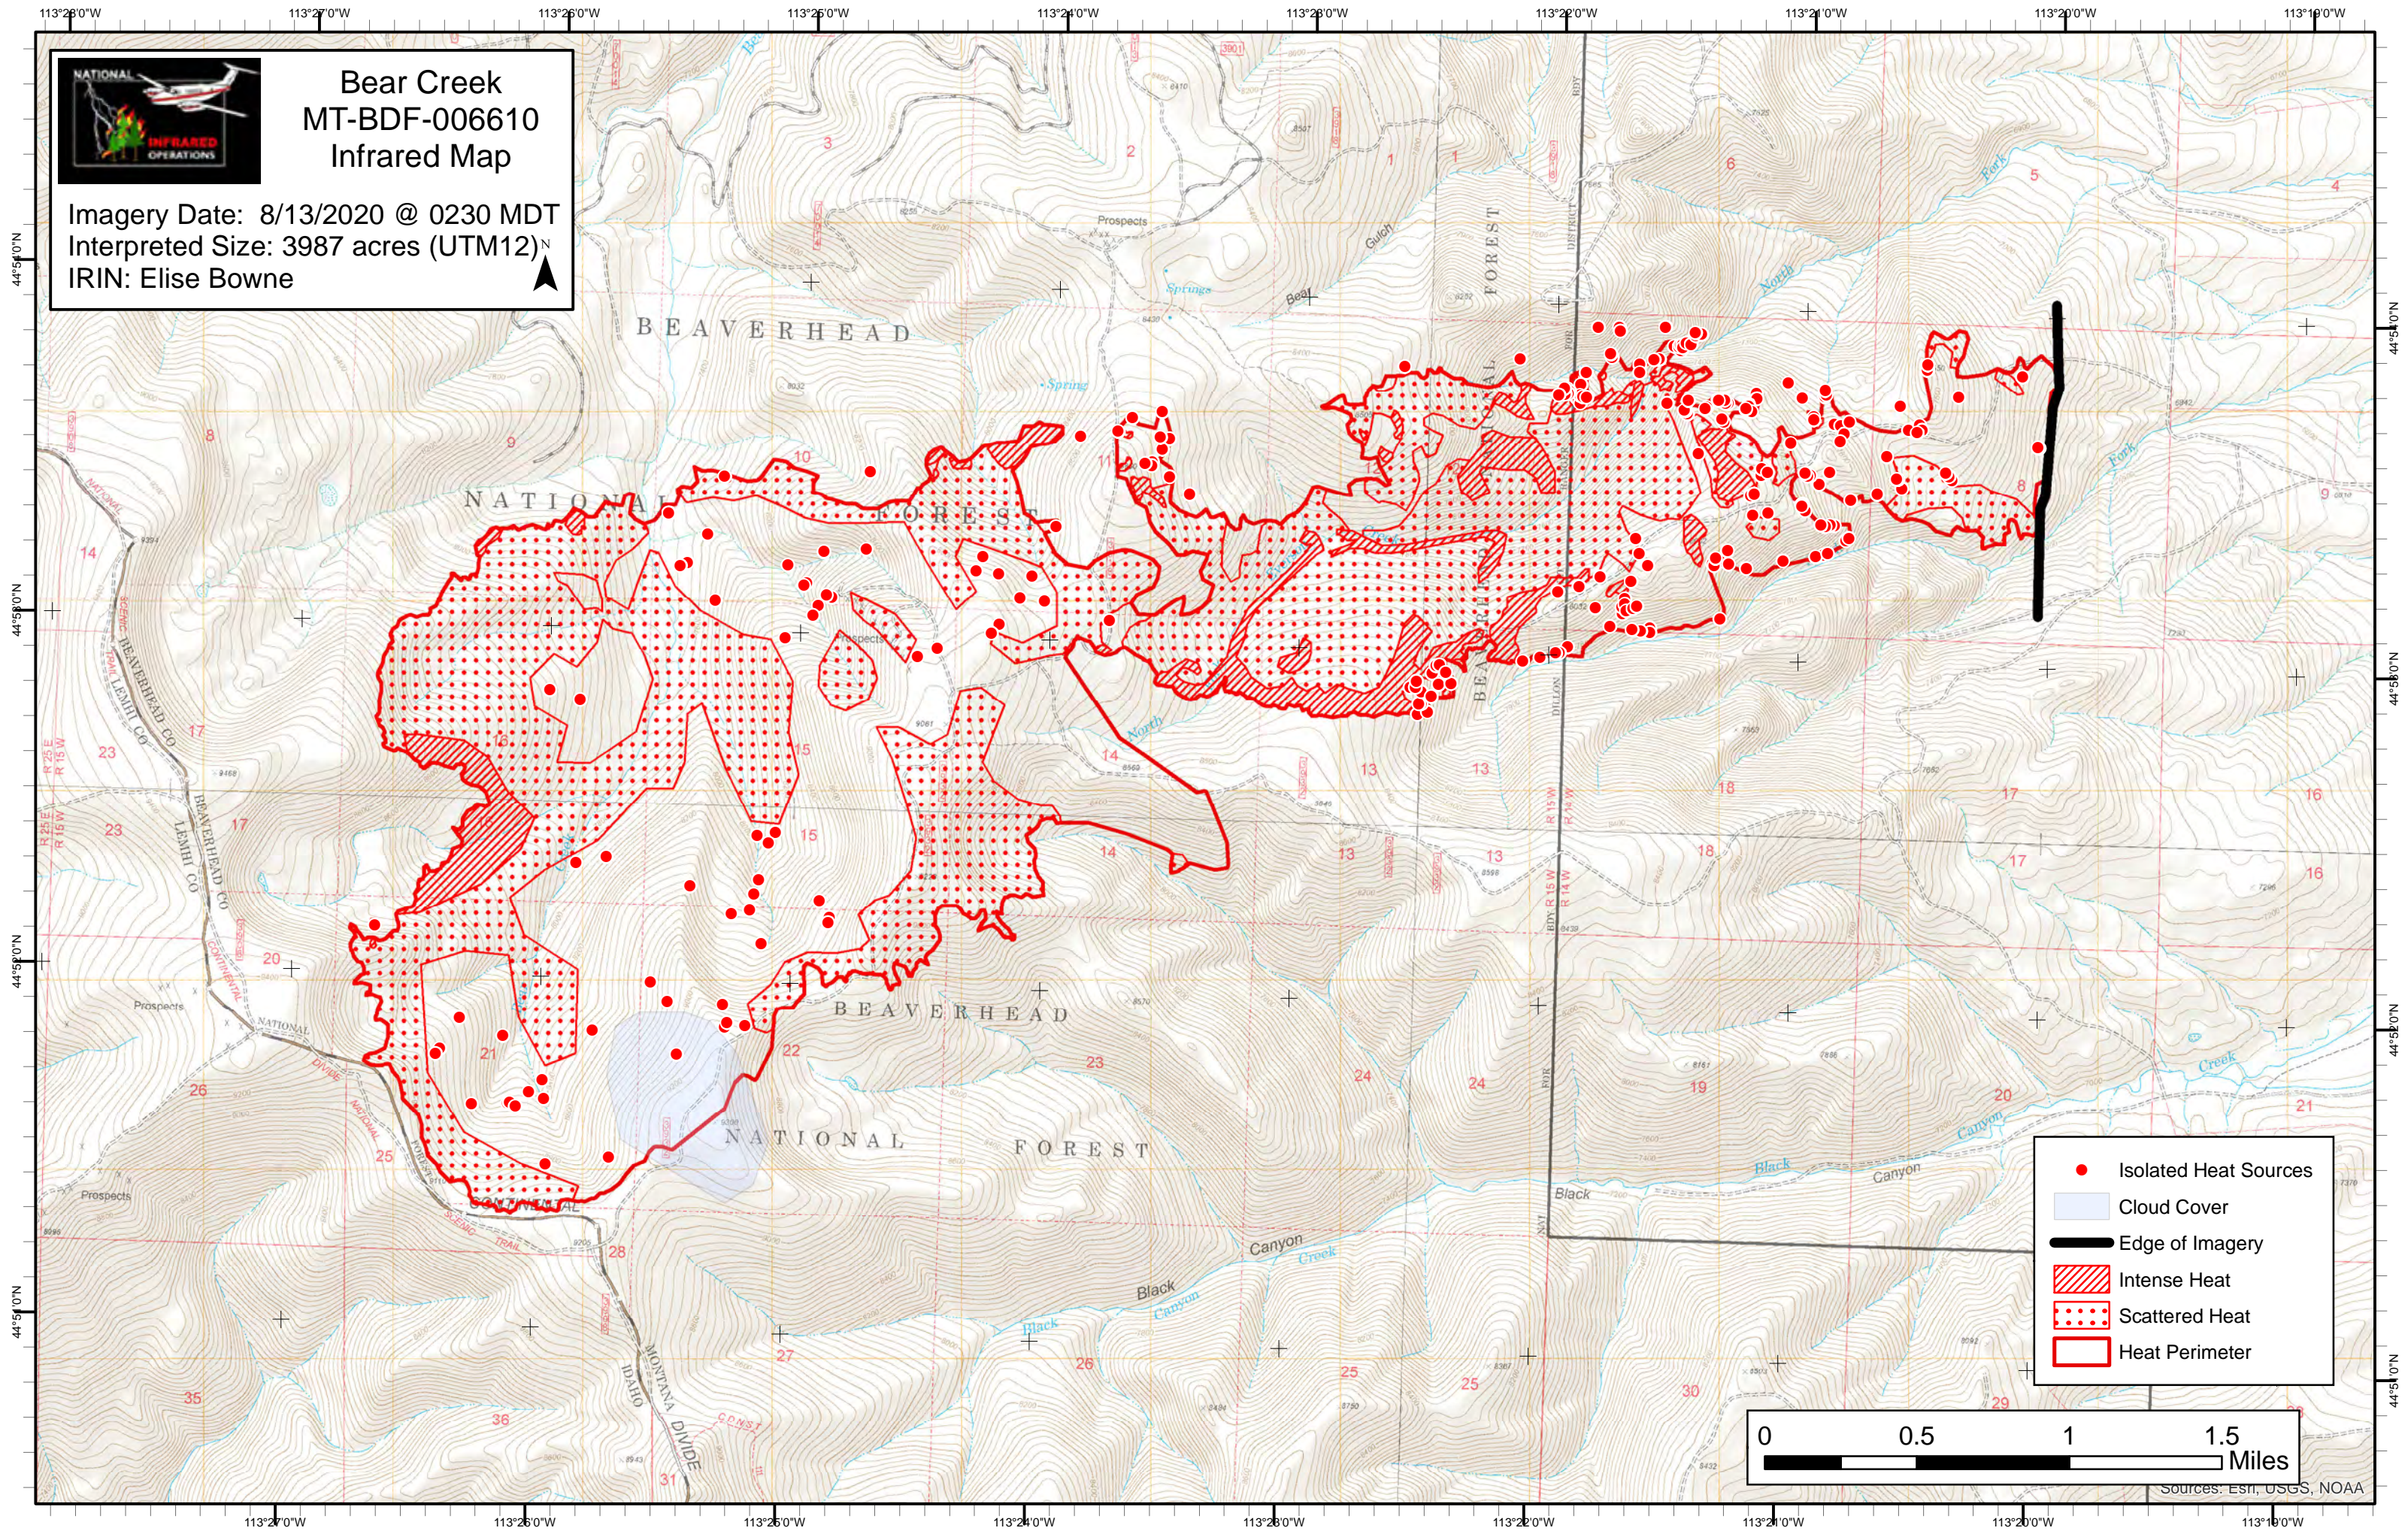

Bear Creek MT-BDF-006610 Infrared Map

Imagery Date: 8/13/2020 @ 0230 MDT
Interpreted Size: 3987 acres (UTM12)^N
IRIN: Elise Bowne

- Isolated Heat Sources
- Cloud Cover
- Edge of Imagery
- ▨ Intense Heat
- Scattered Heat
- Heat Perimeter

Sources: Esri, USGS, NOAA