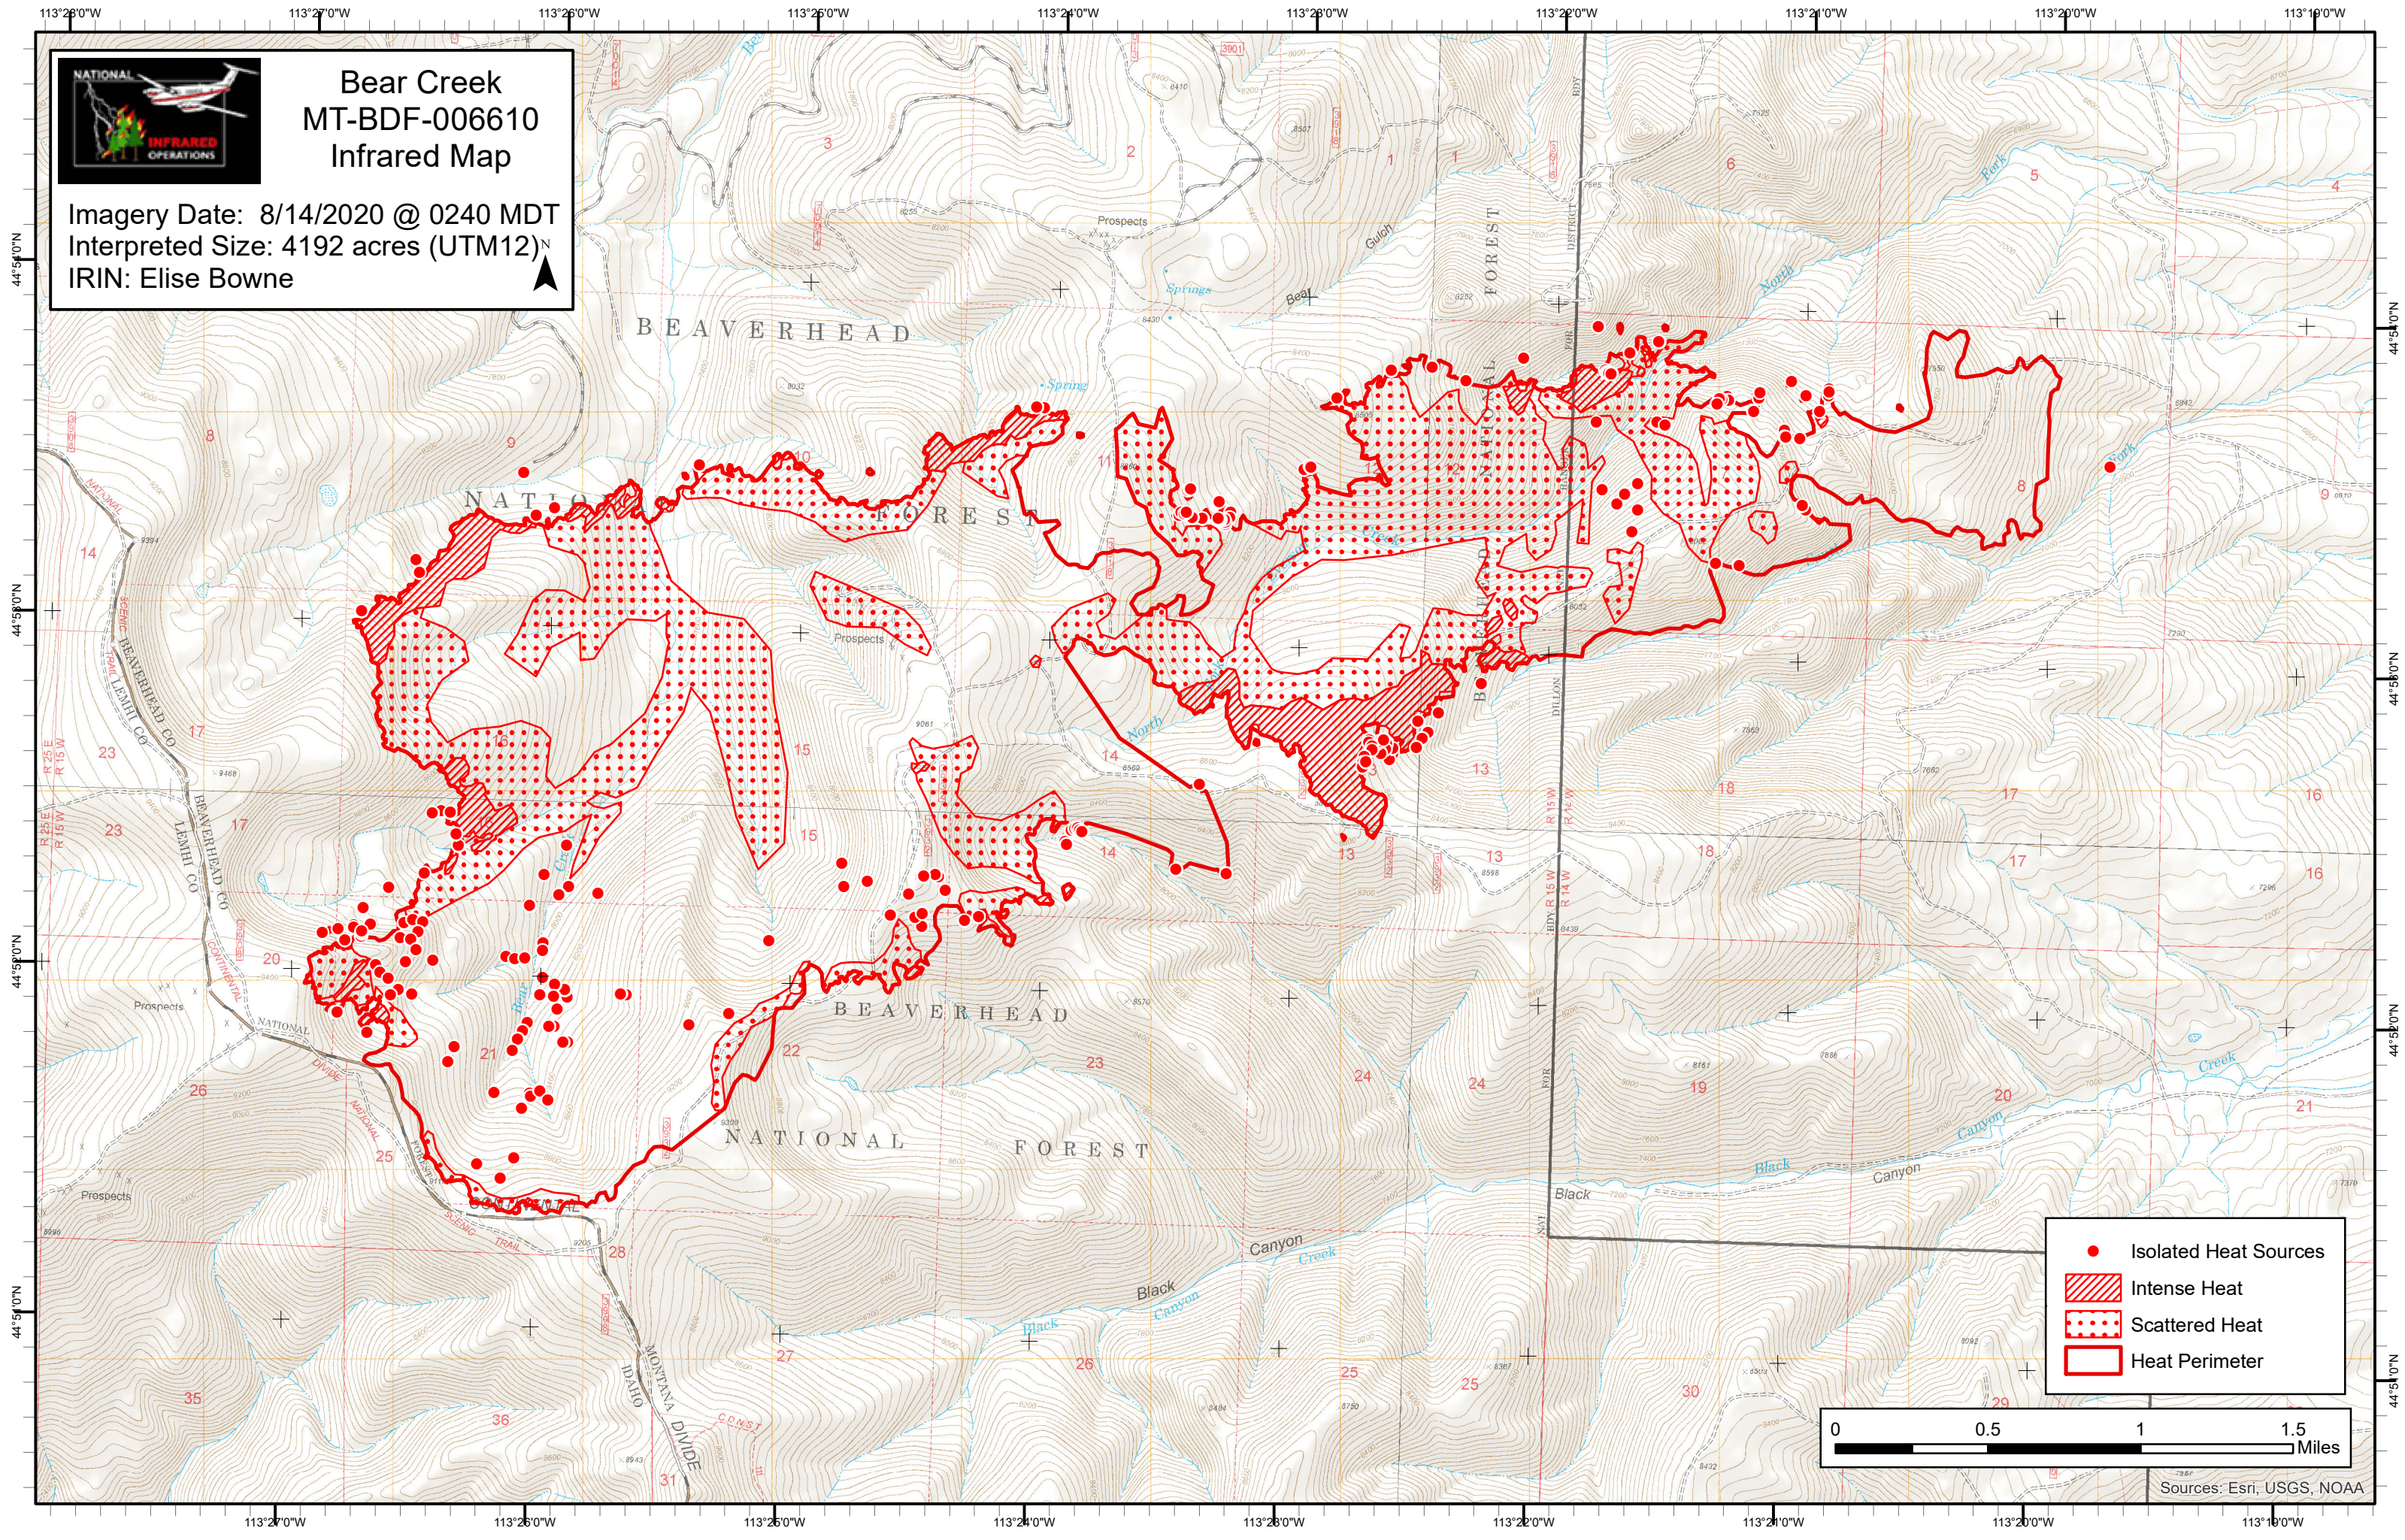

**Bear Creek
MT-BDF-006610
Infrared Map**

Imagery Date: 8/14/2020 @ 0240 MDT
 Interpreted Size: 4192 acres (UTM12)^N
 IRIN: Elise Bowne

- Isolated Heat Sources
- ▨ Intense Heat
- Scattered Heat
- ▭ Heat Perimeter

Sources: Esri, USGS, NOAA