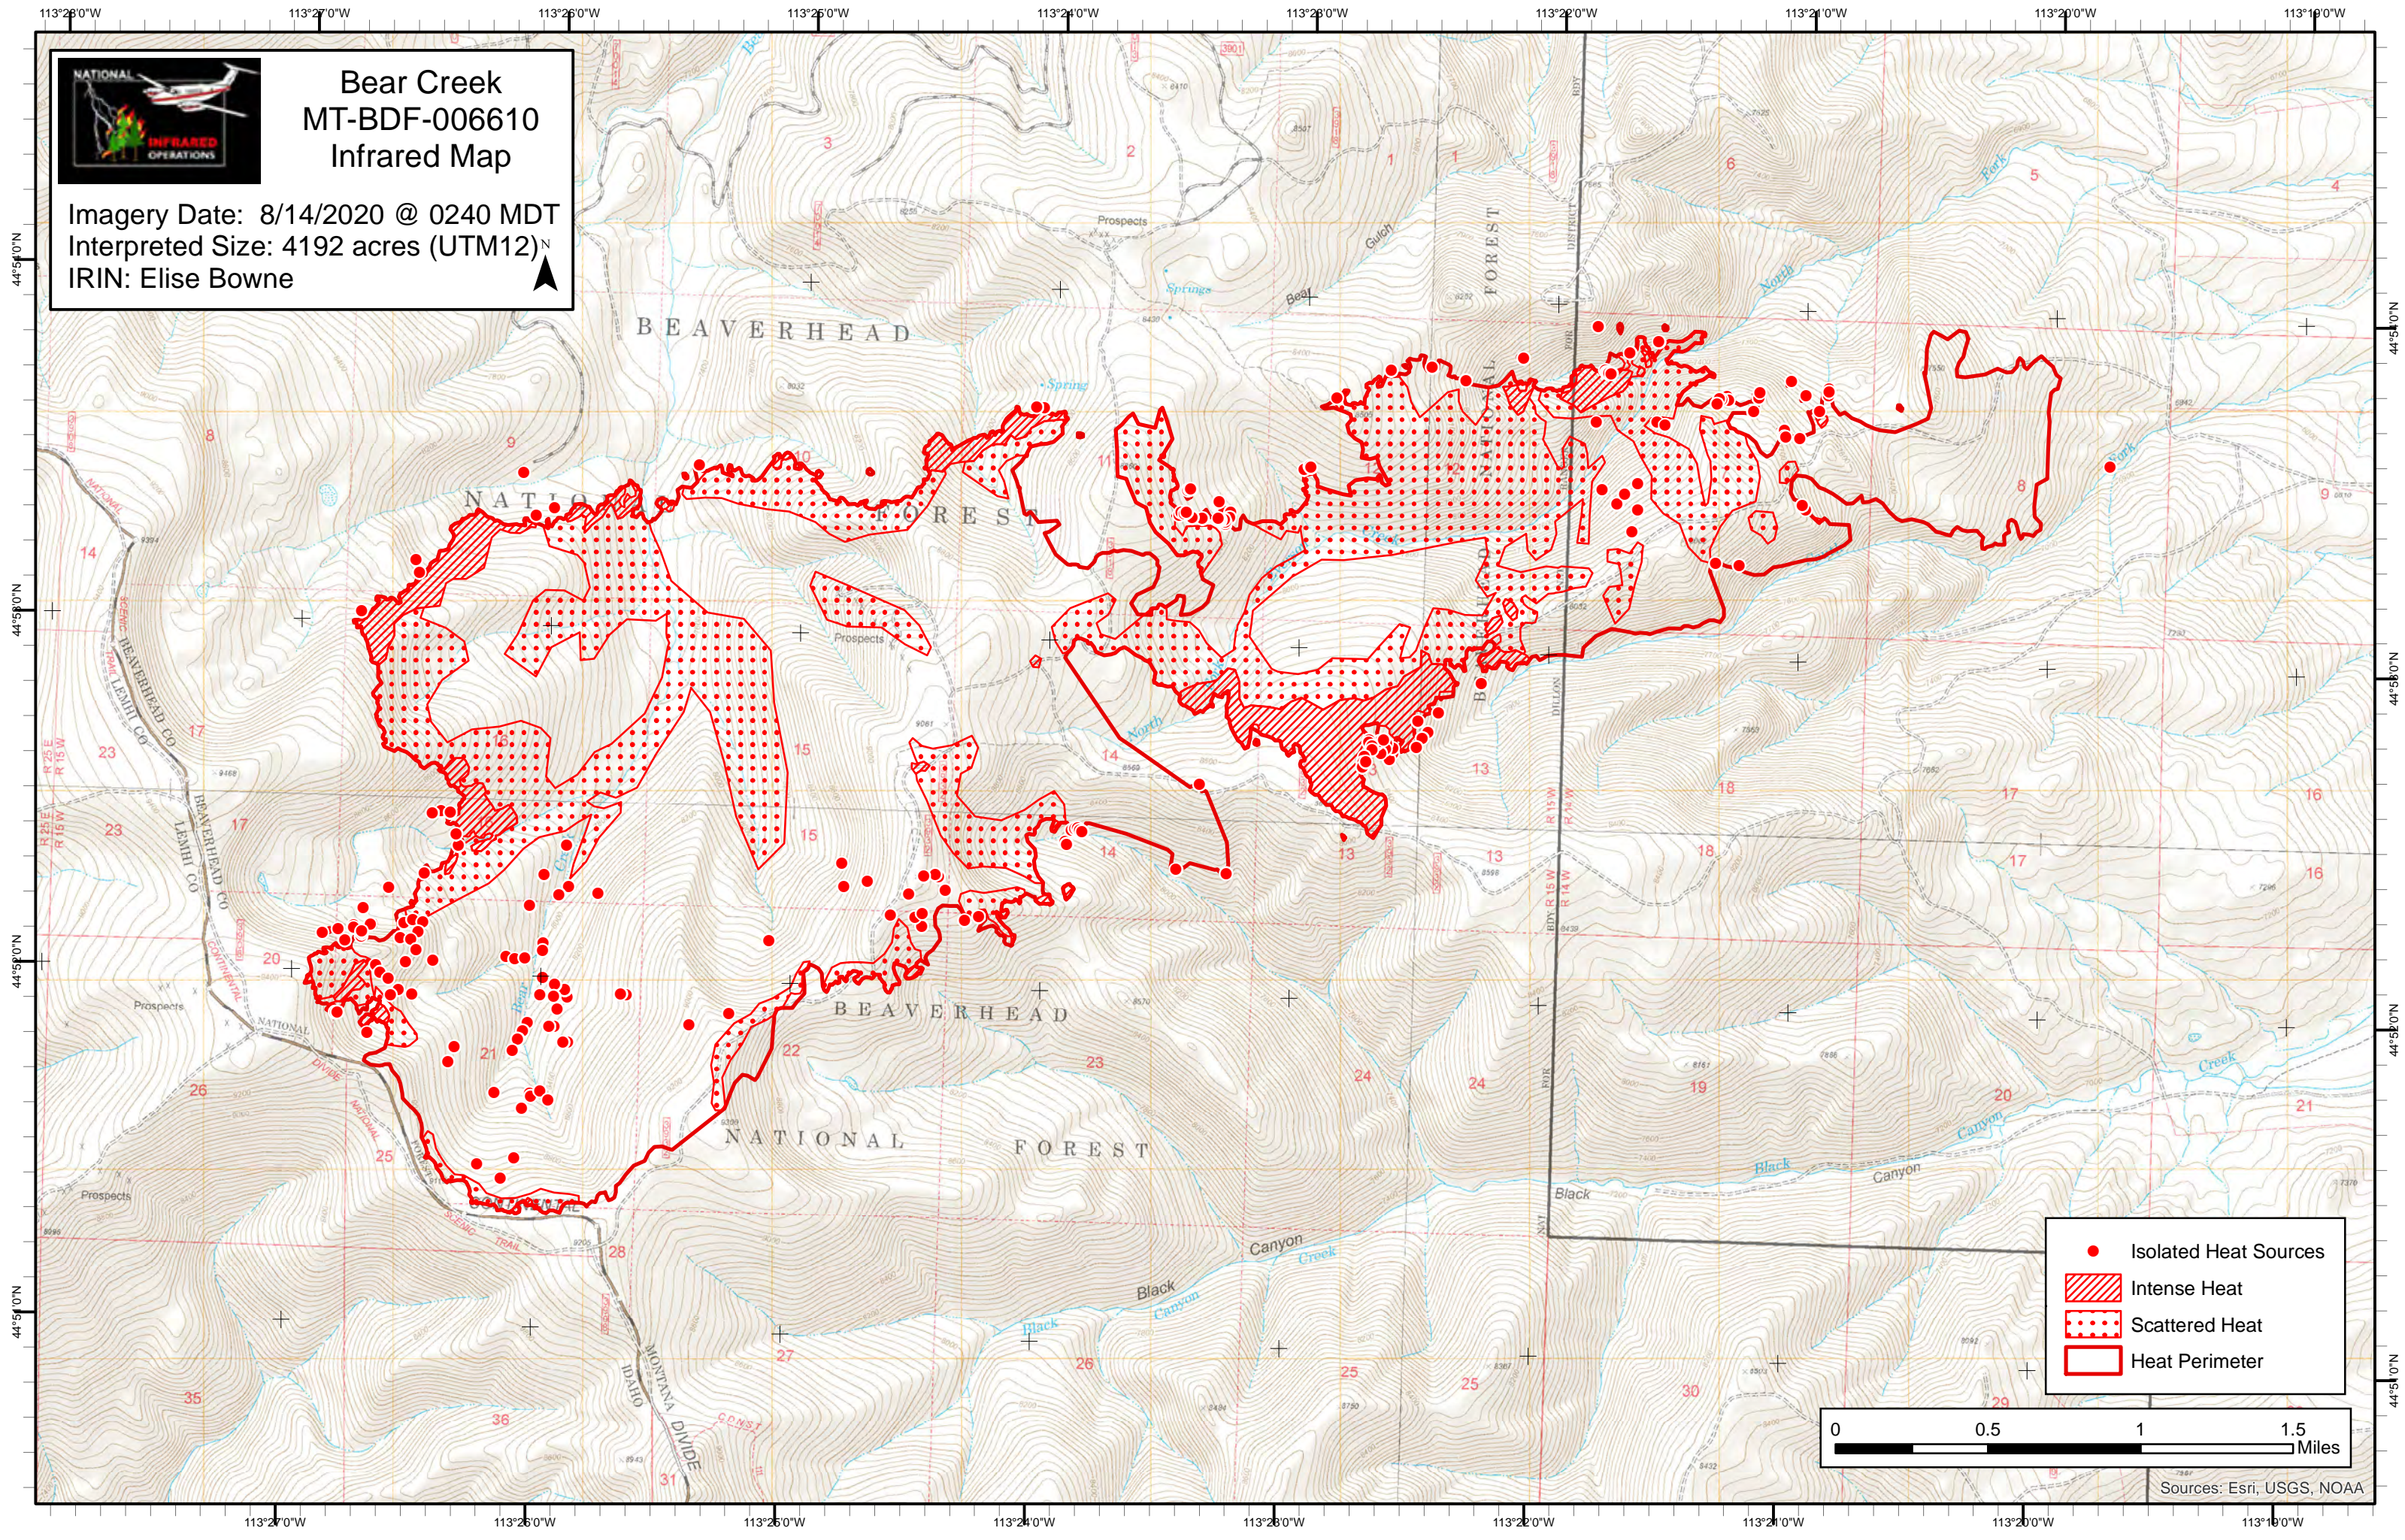

# Bear Creek MT-BDF-006610 Infrared Map

Imagery Date: 8/14/2020 @ 0240 MDT  
Interpreted Size: 4192 acres (UTM12)<sup>N</sup>  
IRIN: Elise Bowne

- Isolated Heat Sources
- ▨ Intense Heat
- Scattered Heat
- ▭ Heat Perimeter

Sources: Esri, USGS, NOAA