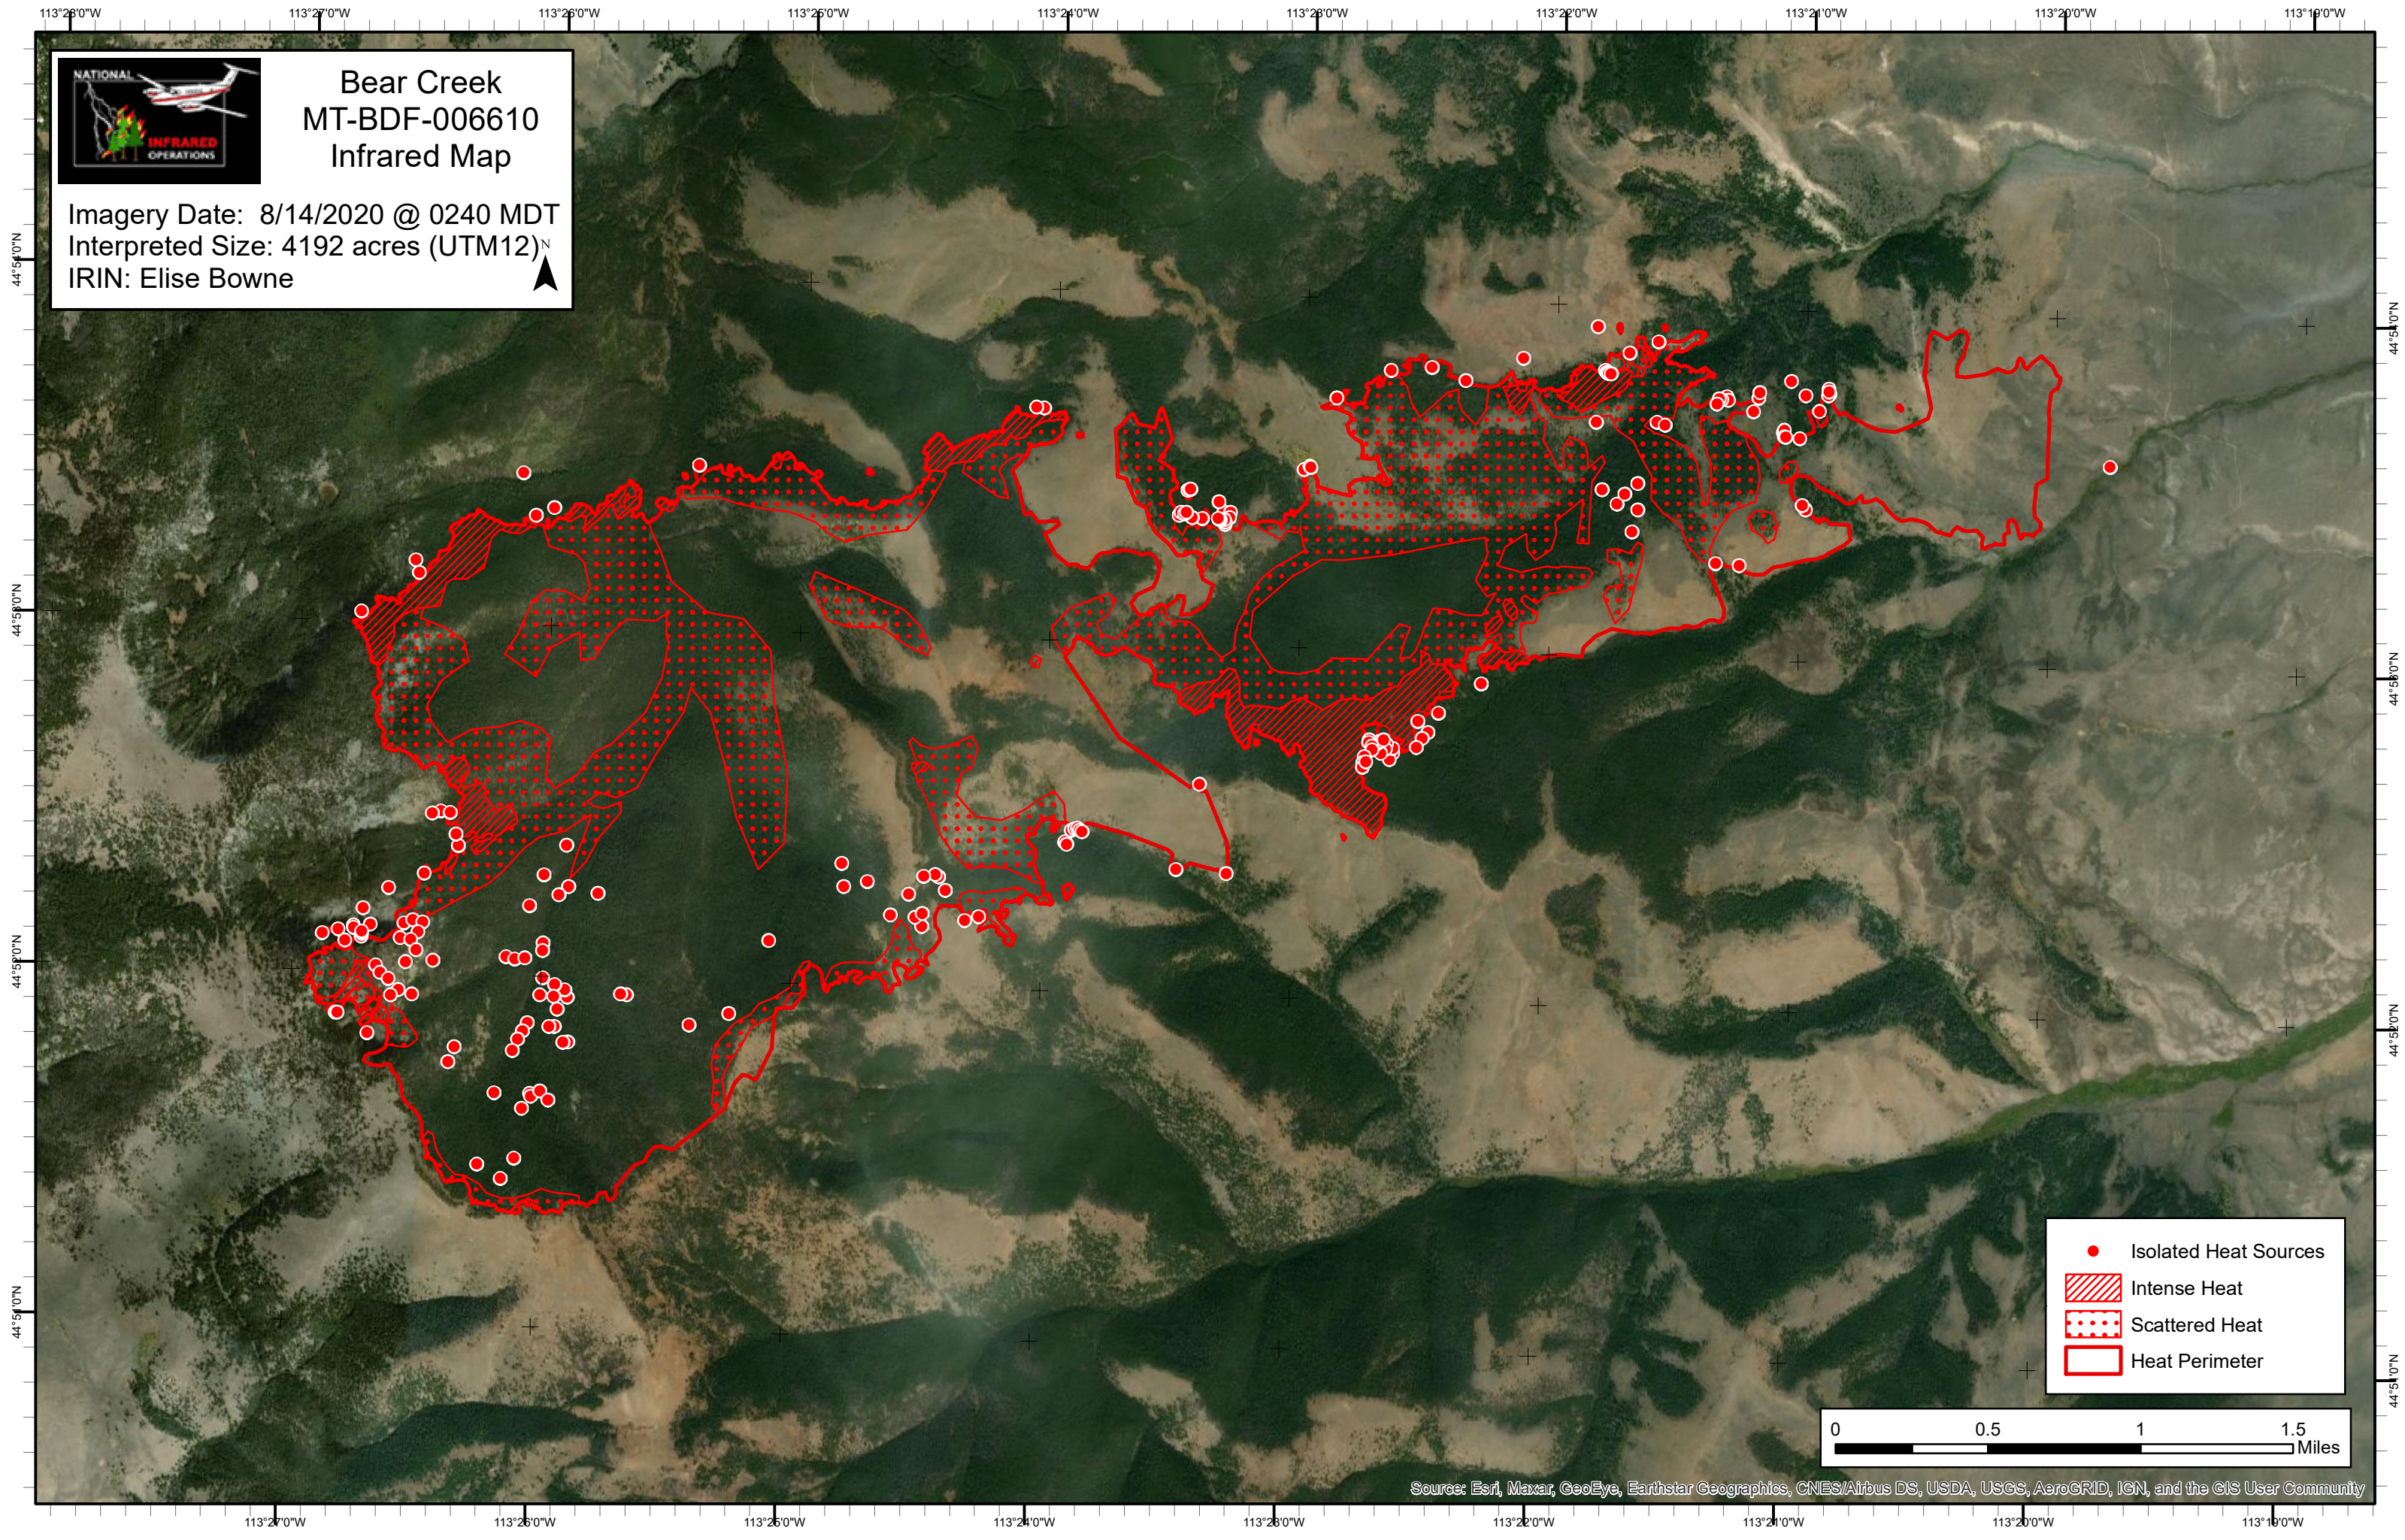

**Bear Creek  
MT-BDF-006610  
Infrared Map**

Imagery Date: 8/14/2020 @ 0240 MDT  
Interpreted Size: 4192 acres (UTM12)<sup>N</sup>  
IRIN: Elise Bowne

- Isolated Heat Sources
- ▨ Intense Heat
- Scattered Heat
- Heat Perimeter

Source: Esri, Maxar, GeoEye, Earthstar Geographics, CNES/Airbus DS, USDA, USGS, AeroGRID, IGN, and the GIS User Community