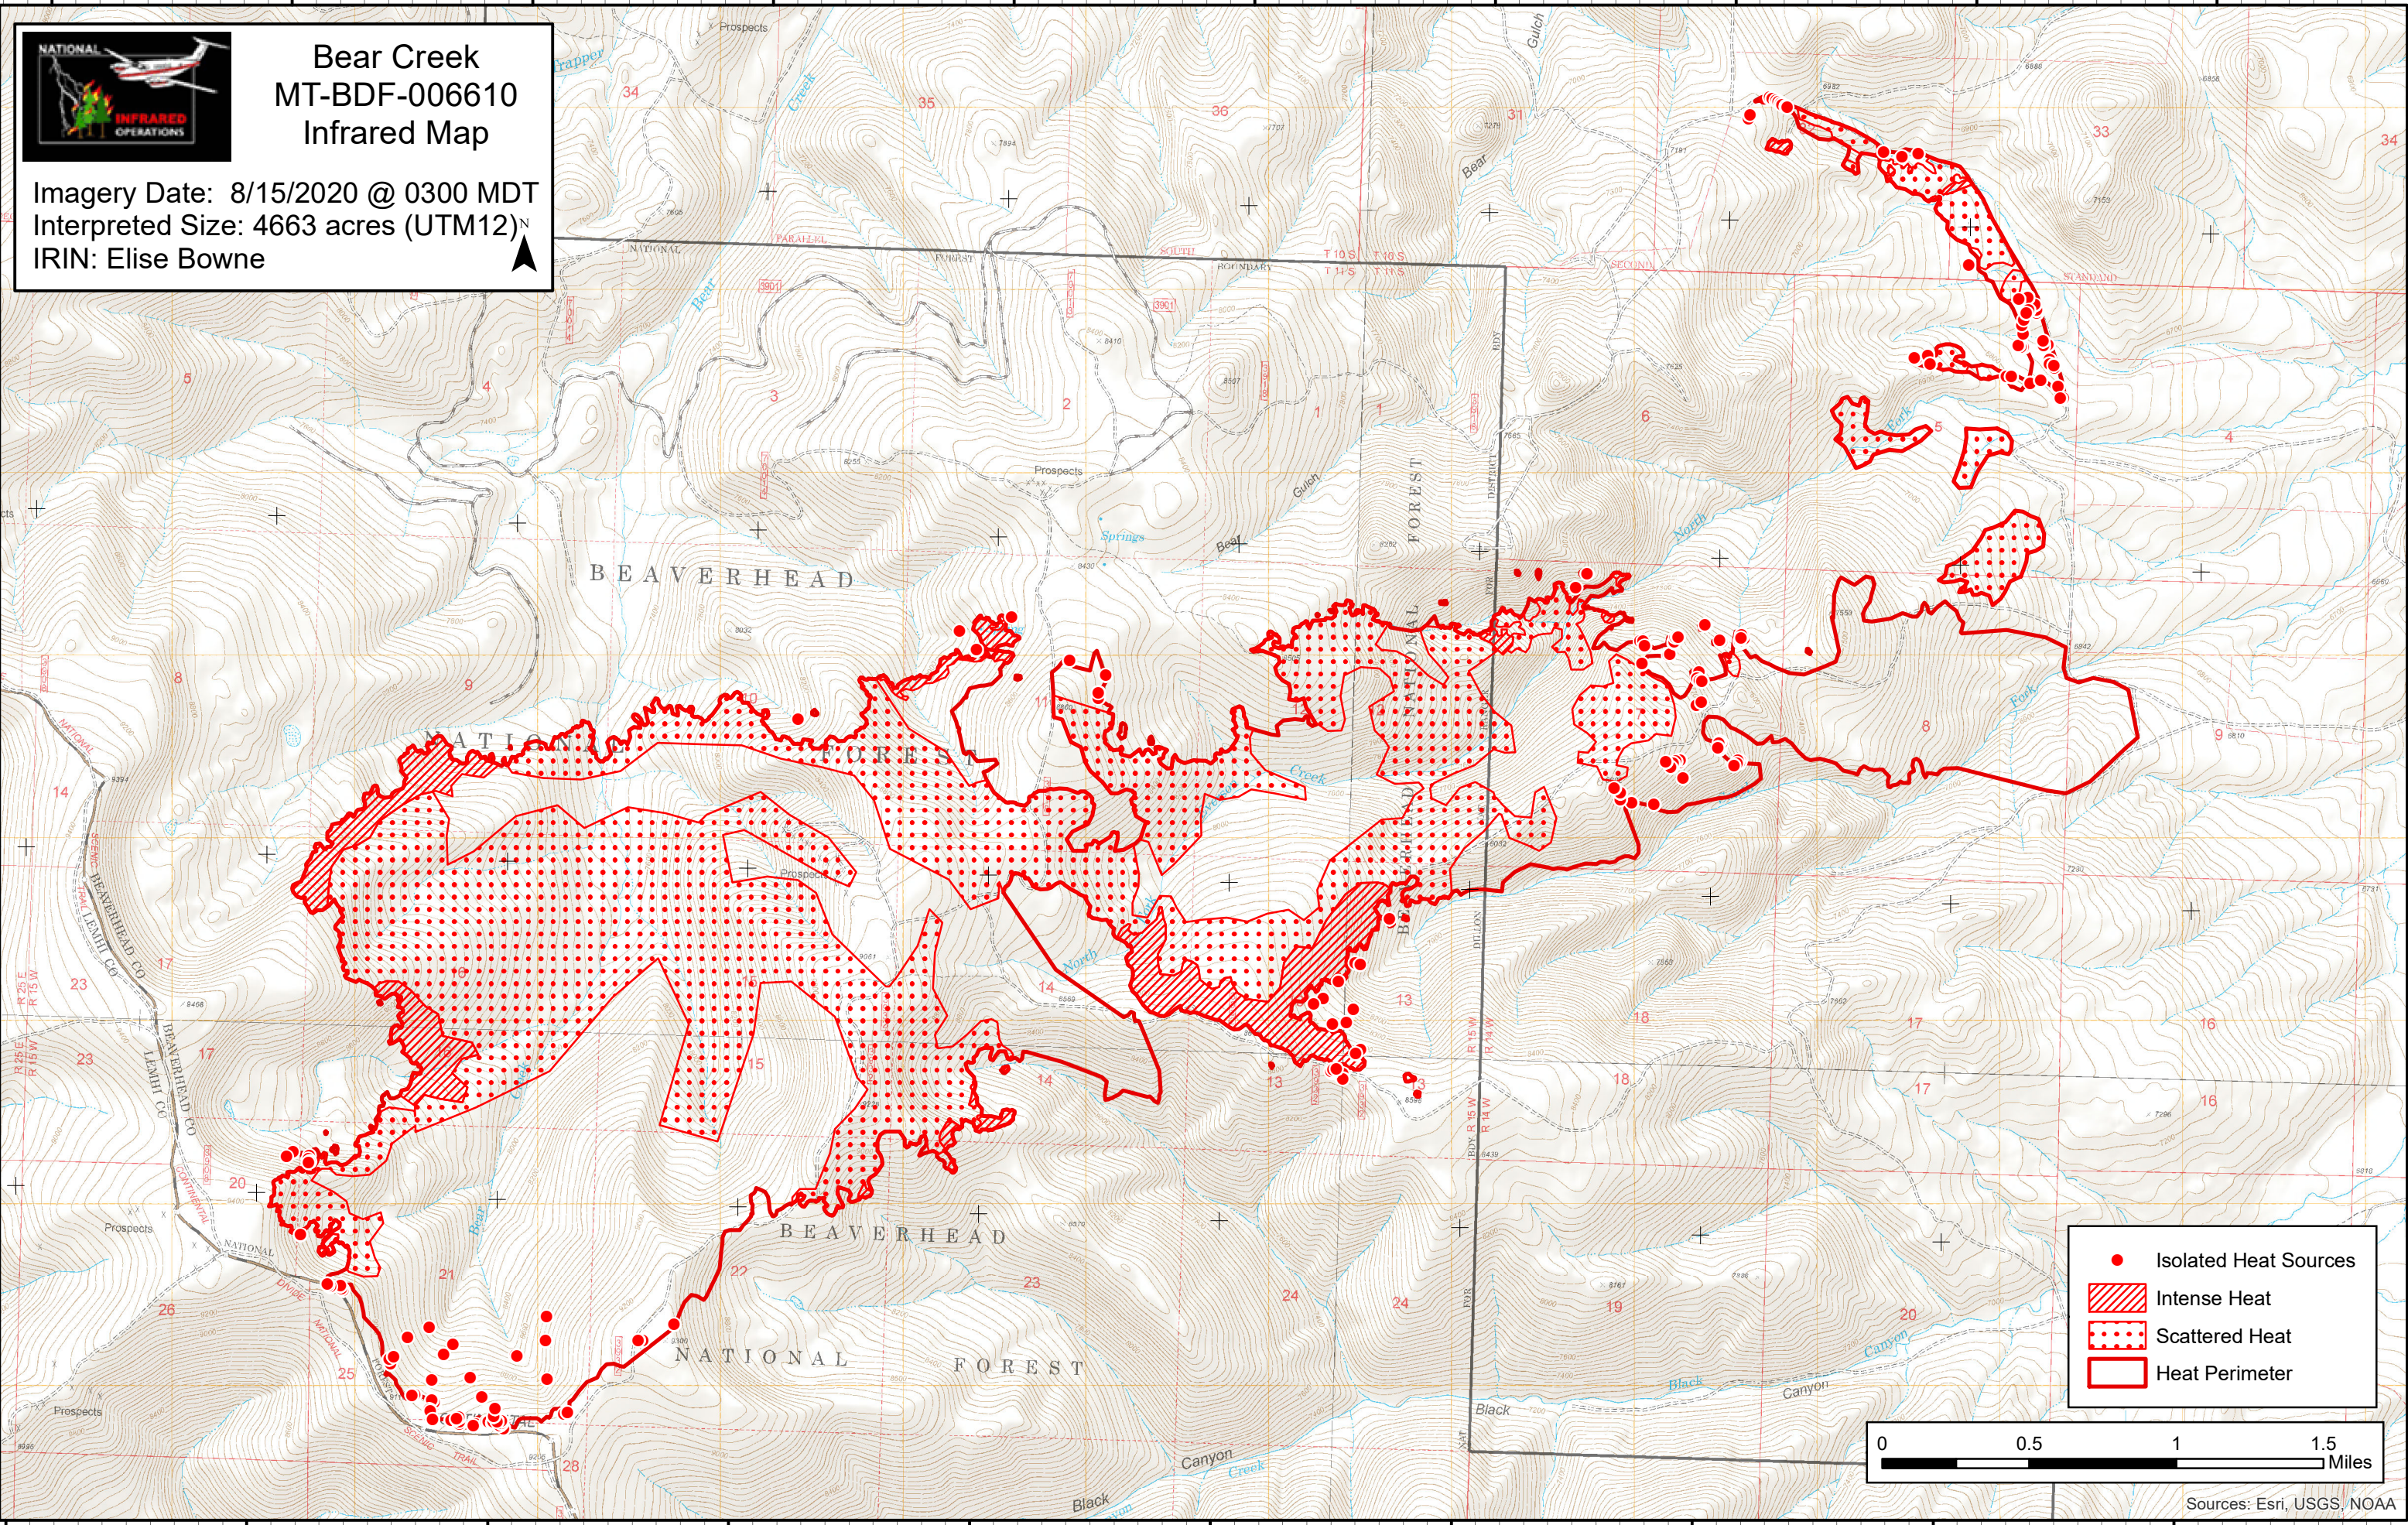

113°28'0"W 113°27'0"W 113°26'0"W 113°26'0"W 113°24'0"W 113°26'0"W 113°22'0"W 113°21'0"W 113°20'0"W 113°20'0"W 113°18'0"W

Bear Creek MT-BDF-006610 Infrared Map

Imagery Date: 8/15/2020 @ 0300 MDT
Interpreted Size: 4663 acres (UTM12)
IRIN: Elise Bowne

44°55'0"N
44°55'0"N
44°55'0"N
44°55'0"N
44°55'0"N
44°55'0"N
44°55'0"N
44°55'0"N

- Isolated Heat Sources
- / / / / Intense Heat
- ● ● ● Scattered Heat
- Heat Perimeter

Sources: Esri, USGS, NOAA

113°28'0"W 113°27'0"W 113°26'0"W 113°26'0"W 113°24'0"W 113°26'0"W 113°22'0"W 113°21'0"W 113°20'0"W 113°20'0"W 113°18'0"W