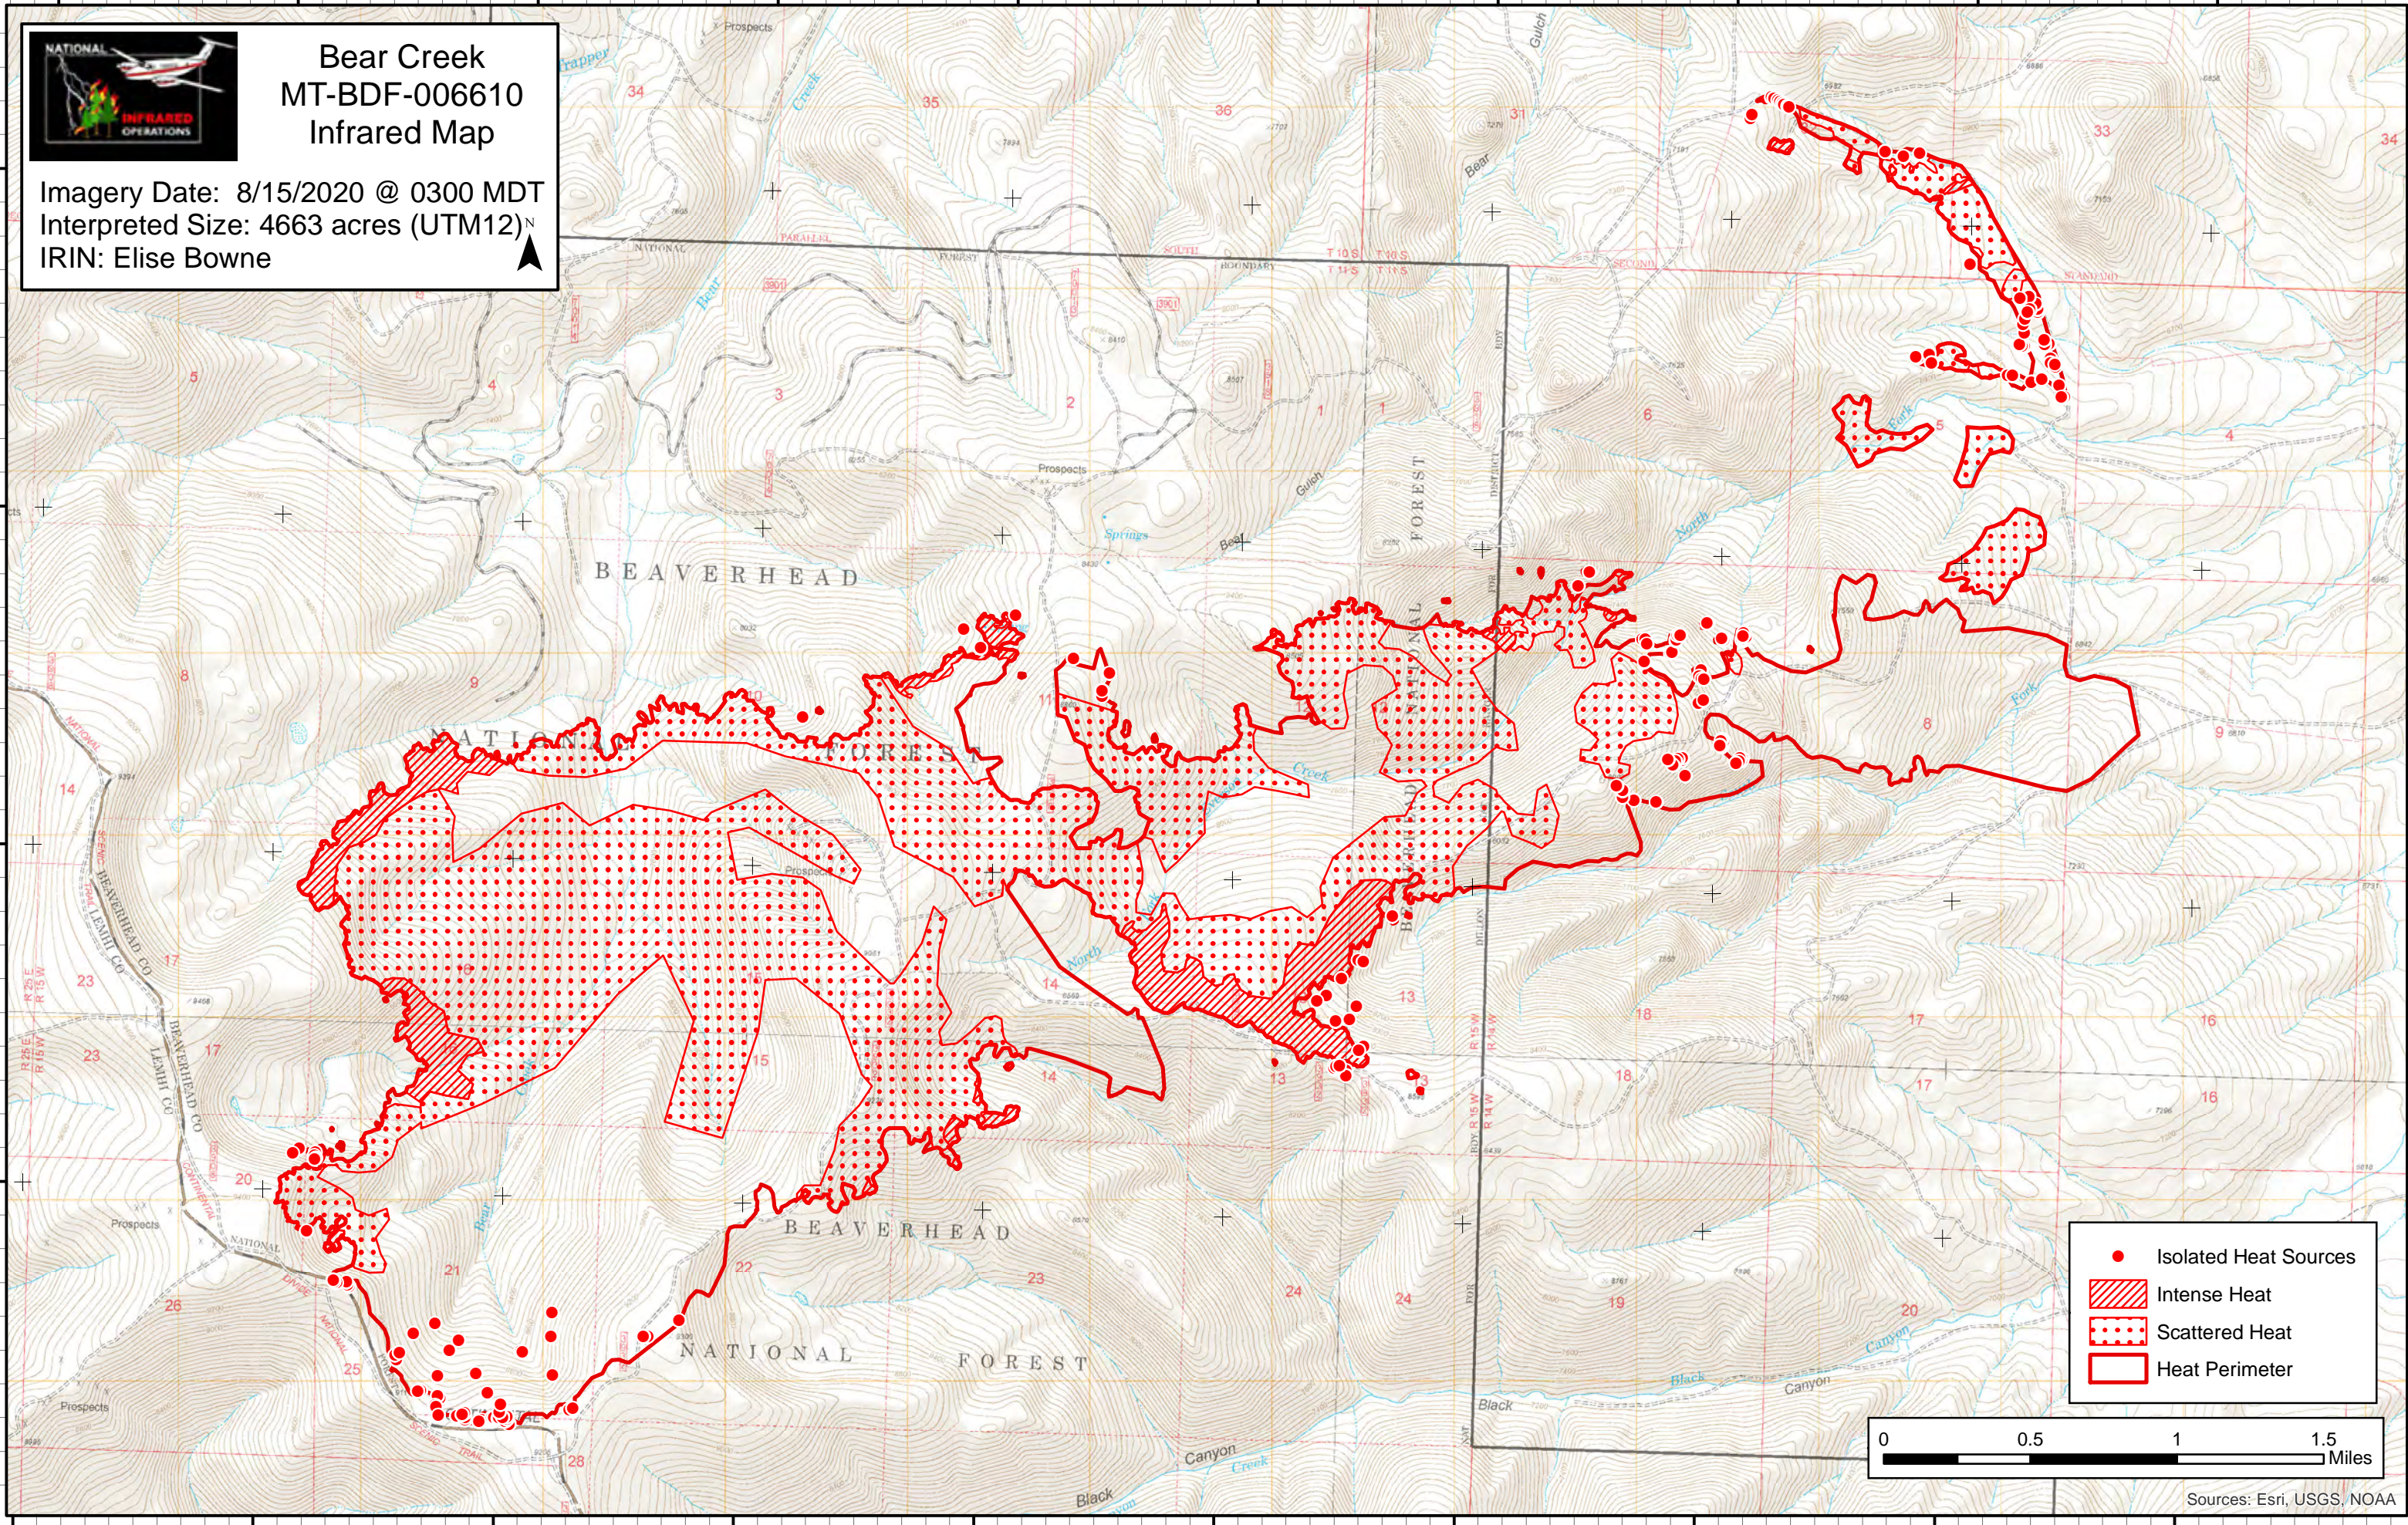

113°28'0"W 113°27'0"W 113°26'0"W 113°26'0"W 113°24'0"W 113°26'0"W 113°22'0"W 113°21'0"W 113°20'0"W 113°20'0"W 113°19'0"W

Bear Creek MT-BDF-006610 Infrared Map

Imagery Date: 8/15/2020 @ 0300 MDT
Interpreted Size: 4663 acres (UTM12)
IRIN: Elise Bowne

44°55'0"N

44°55'0"N

44°55'0"N

44°55'0"N

44°55'0"N

44°55'0"N

44°55'0"N

44°55'0"N

44°55'0"N

44°55'0"N

- Isolated Heat Sources
- / / / / Intense Heat
- ● ● ● Scattered Heat
- Heat Perimeter

Sources: Esri, USGS, NOAA

113°28'0"W 113°27'0"W 113°26'0"W 113°26'0"W 113°24'0"W 113°26'0"W 113°22'0"W 113°21'0"W 113°20'0"W 113°20'0"W 113°19'0"W