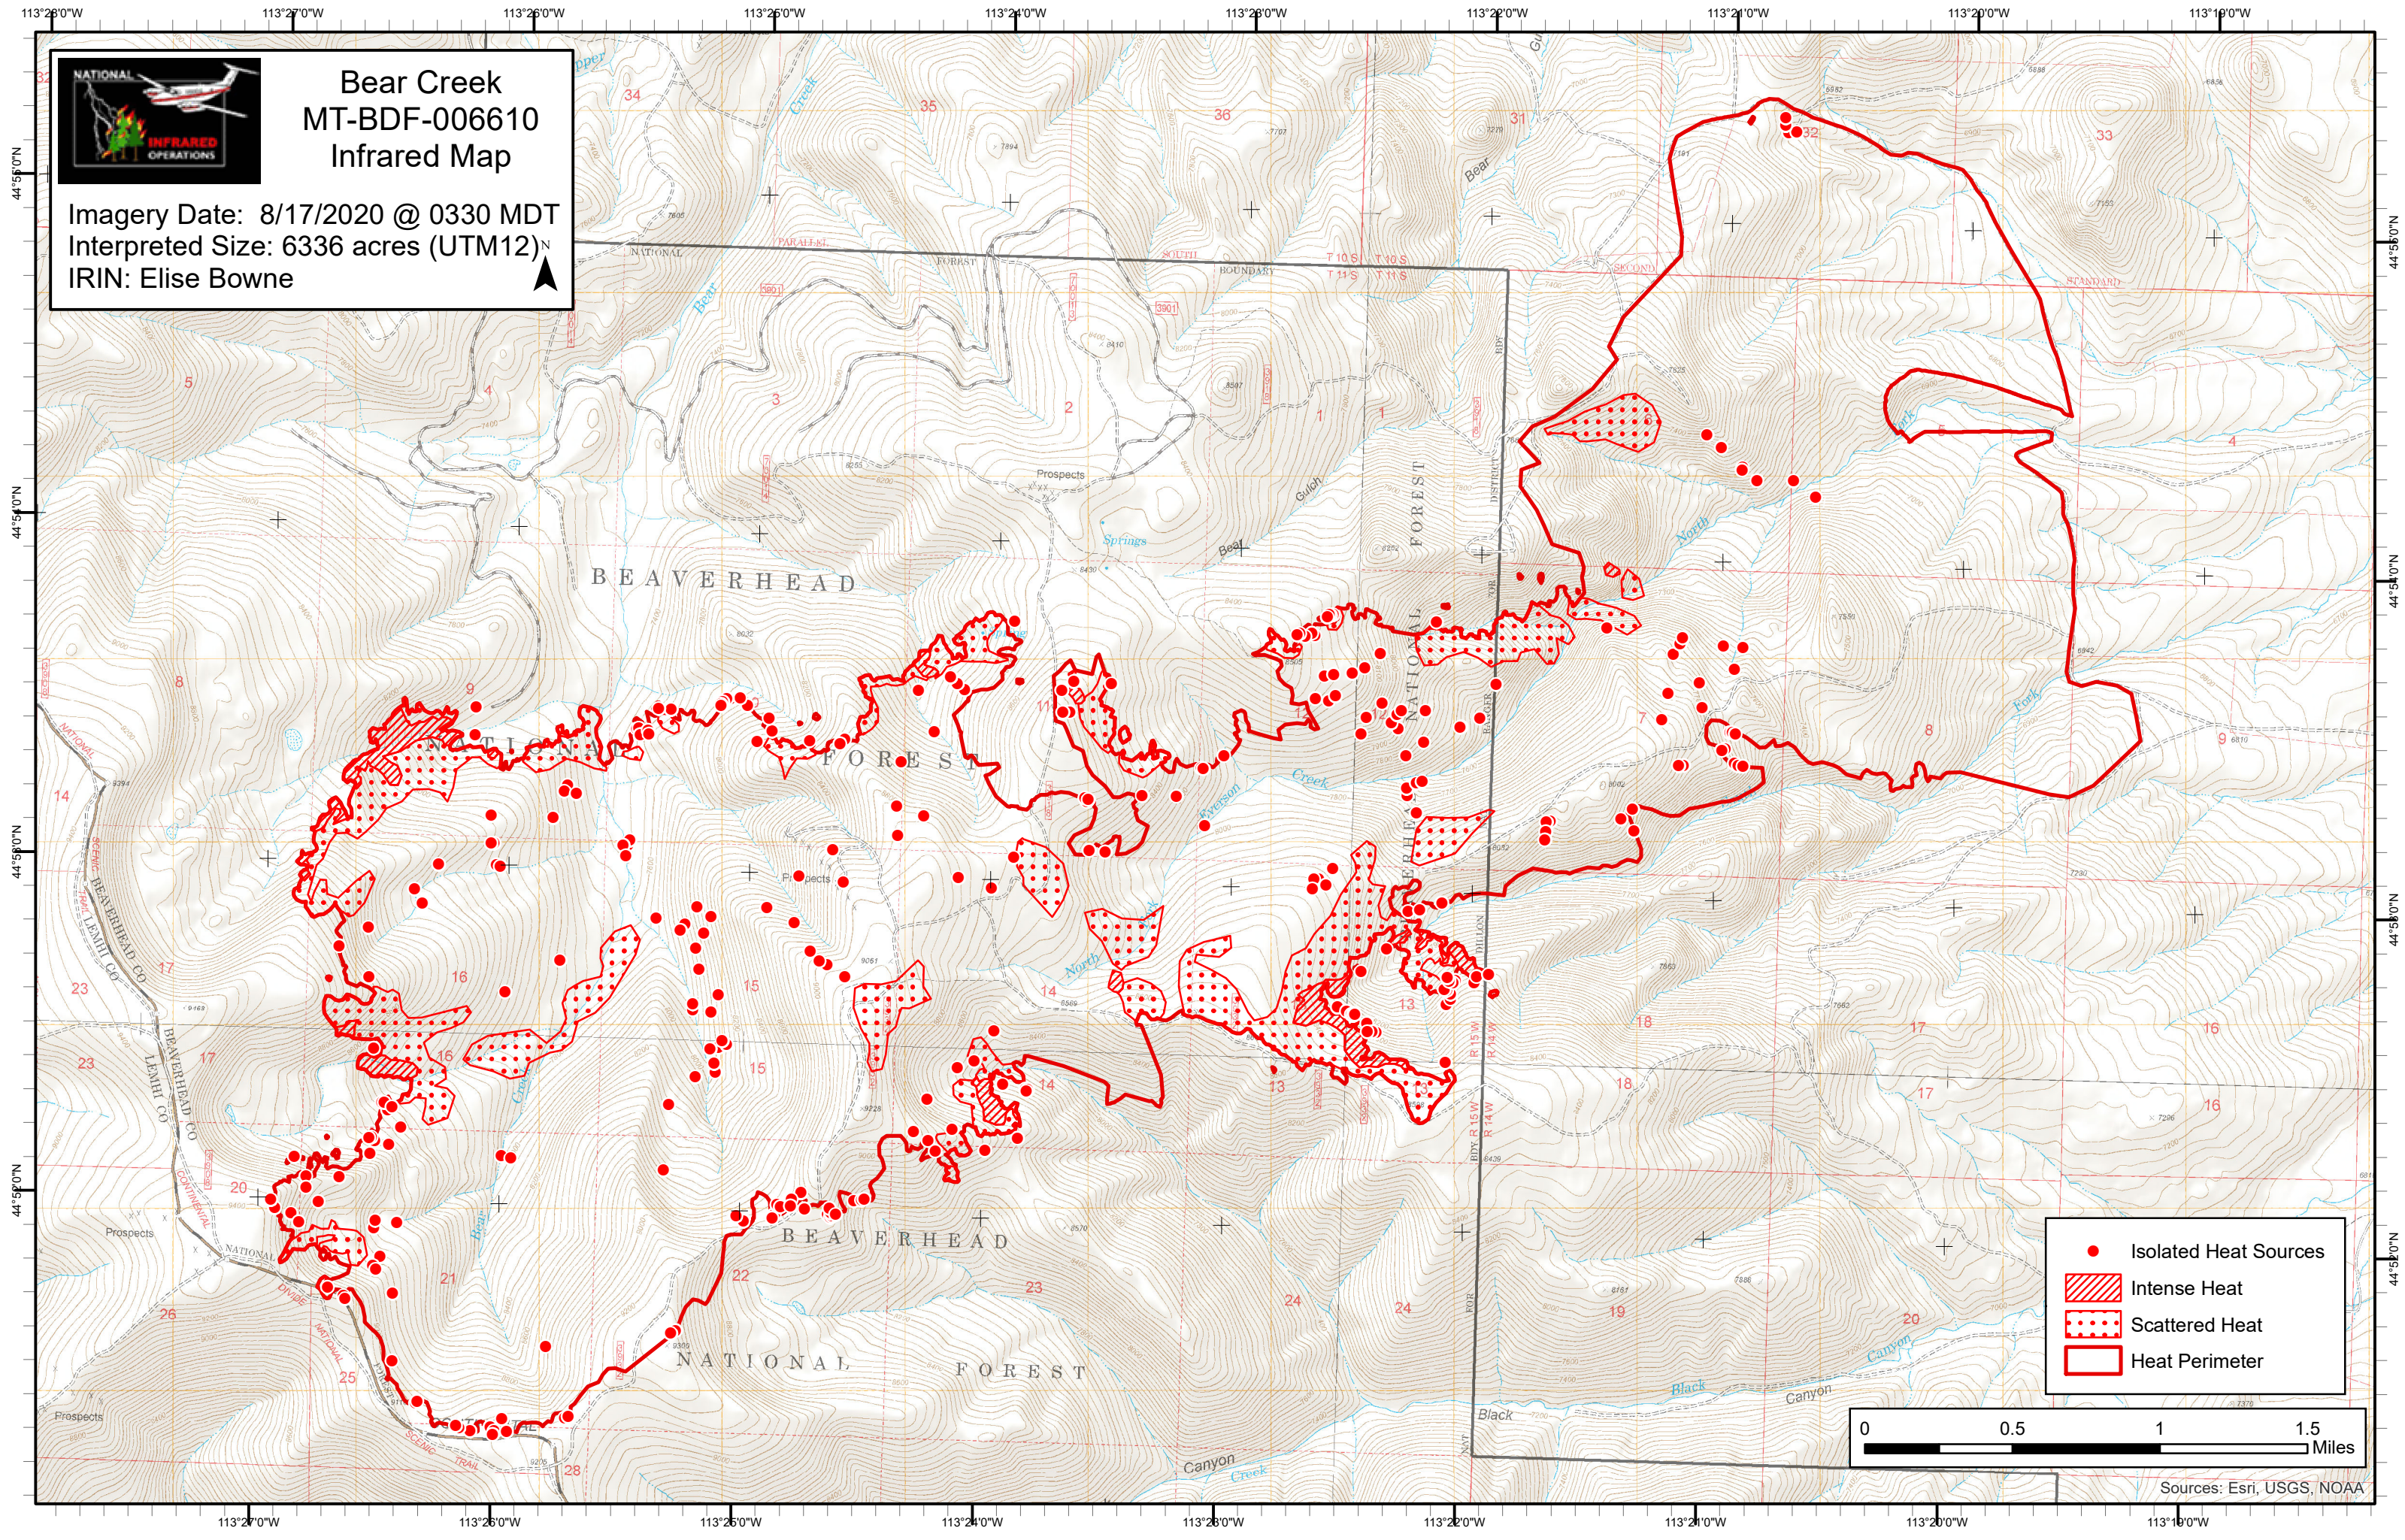

# Bear Creek MT-BDF-006610 Infrared Map

Imagery Date: 8/17/2020 @ 0330 MDT  
Interpreted Size: 6336 acres (UTM12)  
IRIN: Elise Bowne

- Isolated Heat Sources
- ▨ Intense Heat
- Scattered Heat
- ▭ Heat Perimeter

Sources: Esri, USGS, NOAA