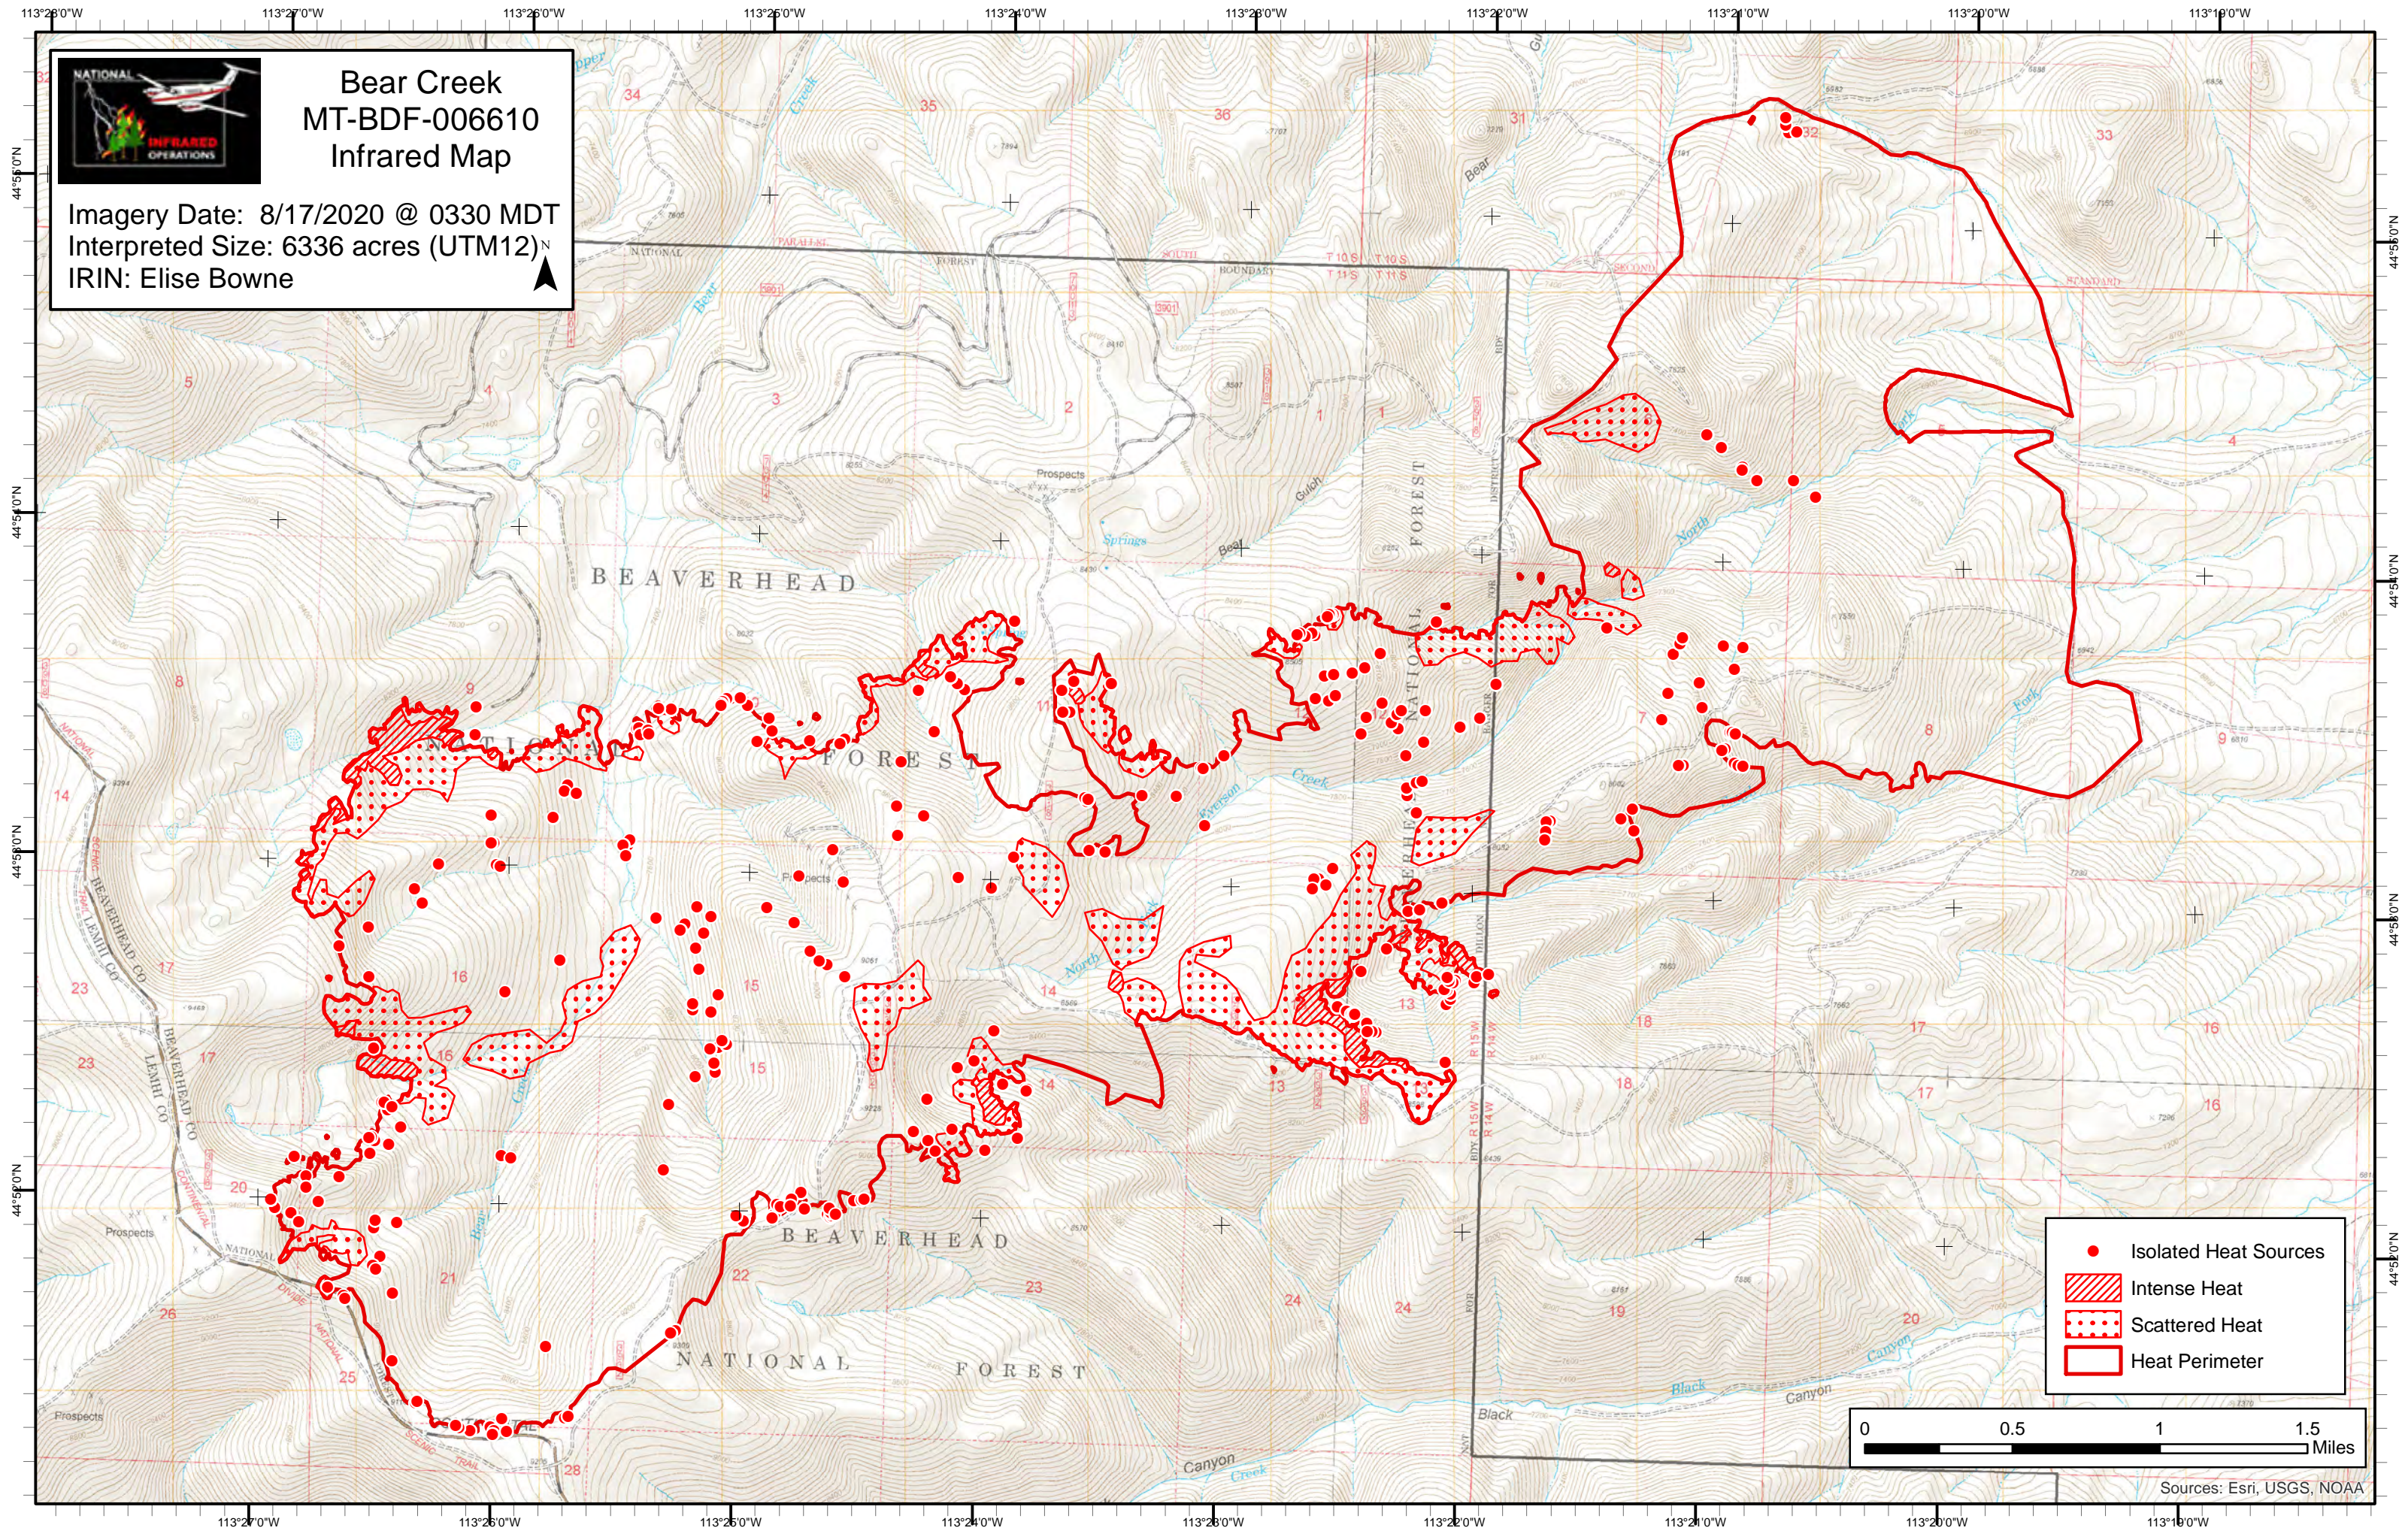

Bear Creek MT-BDF-006610 Infrared Map

Imagery Date: 8/17/2020 @ 0330 MDT
Interpreted Size: 6336 acres (UTM12)
IRIN: Elise Bowne

- Isolated Heat Sources
- ▨ Intense Heat
- Scattered Heat
- ▭ Heat Perimeter

Sources: Esri, USGS, NOAA