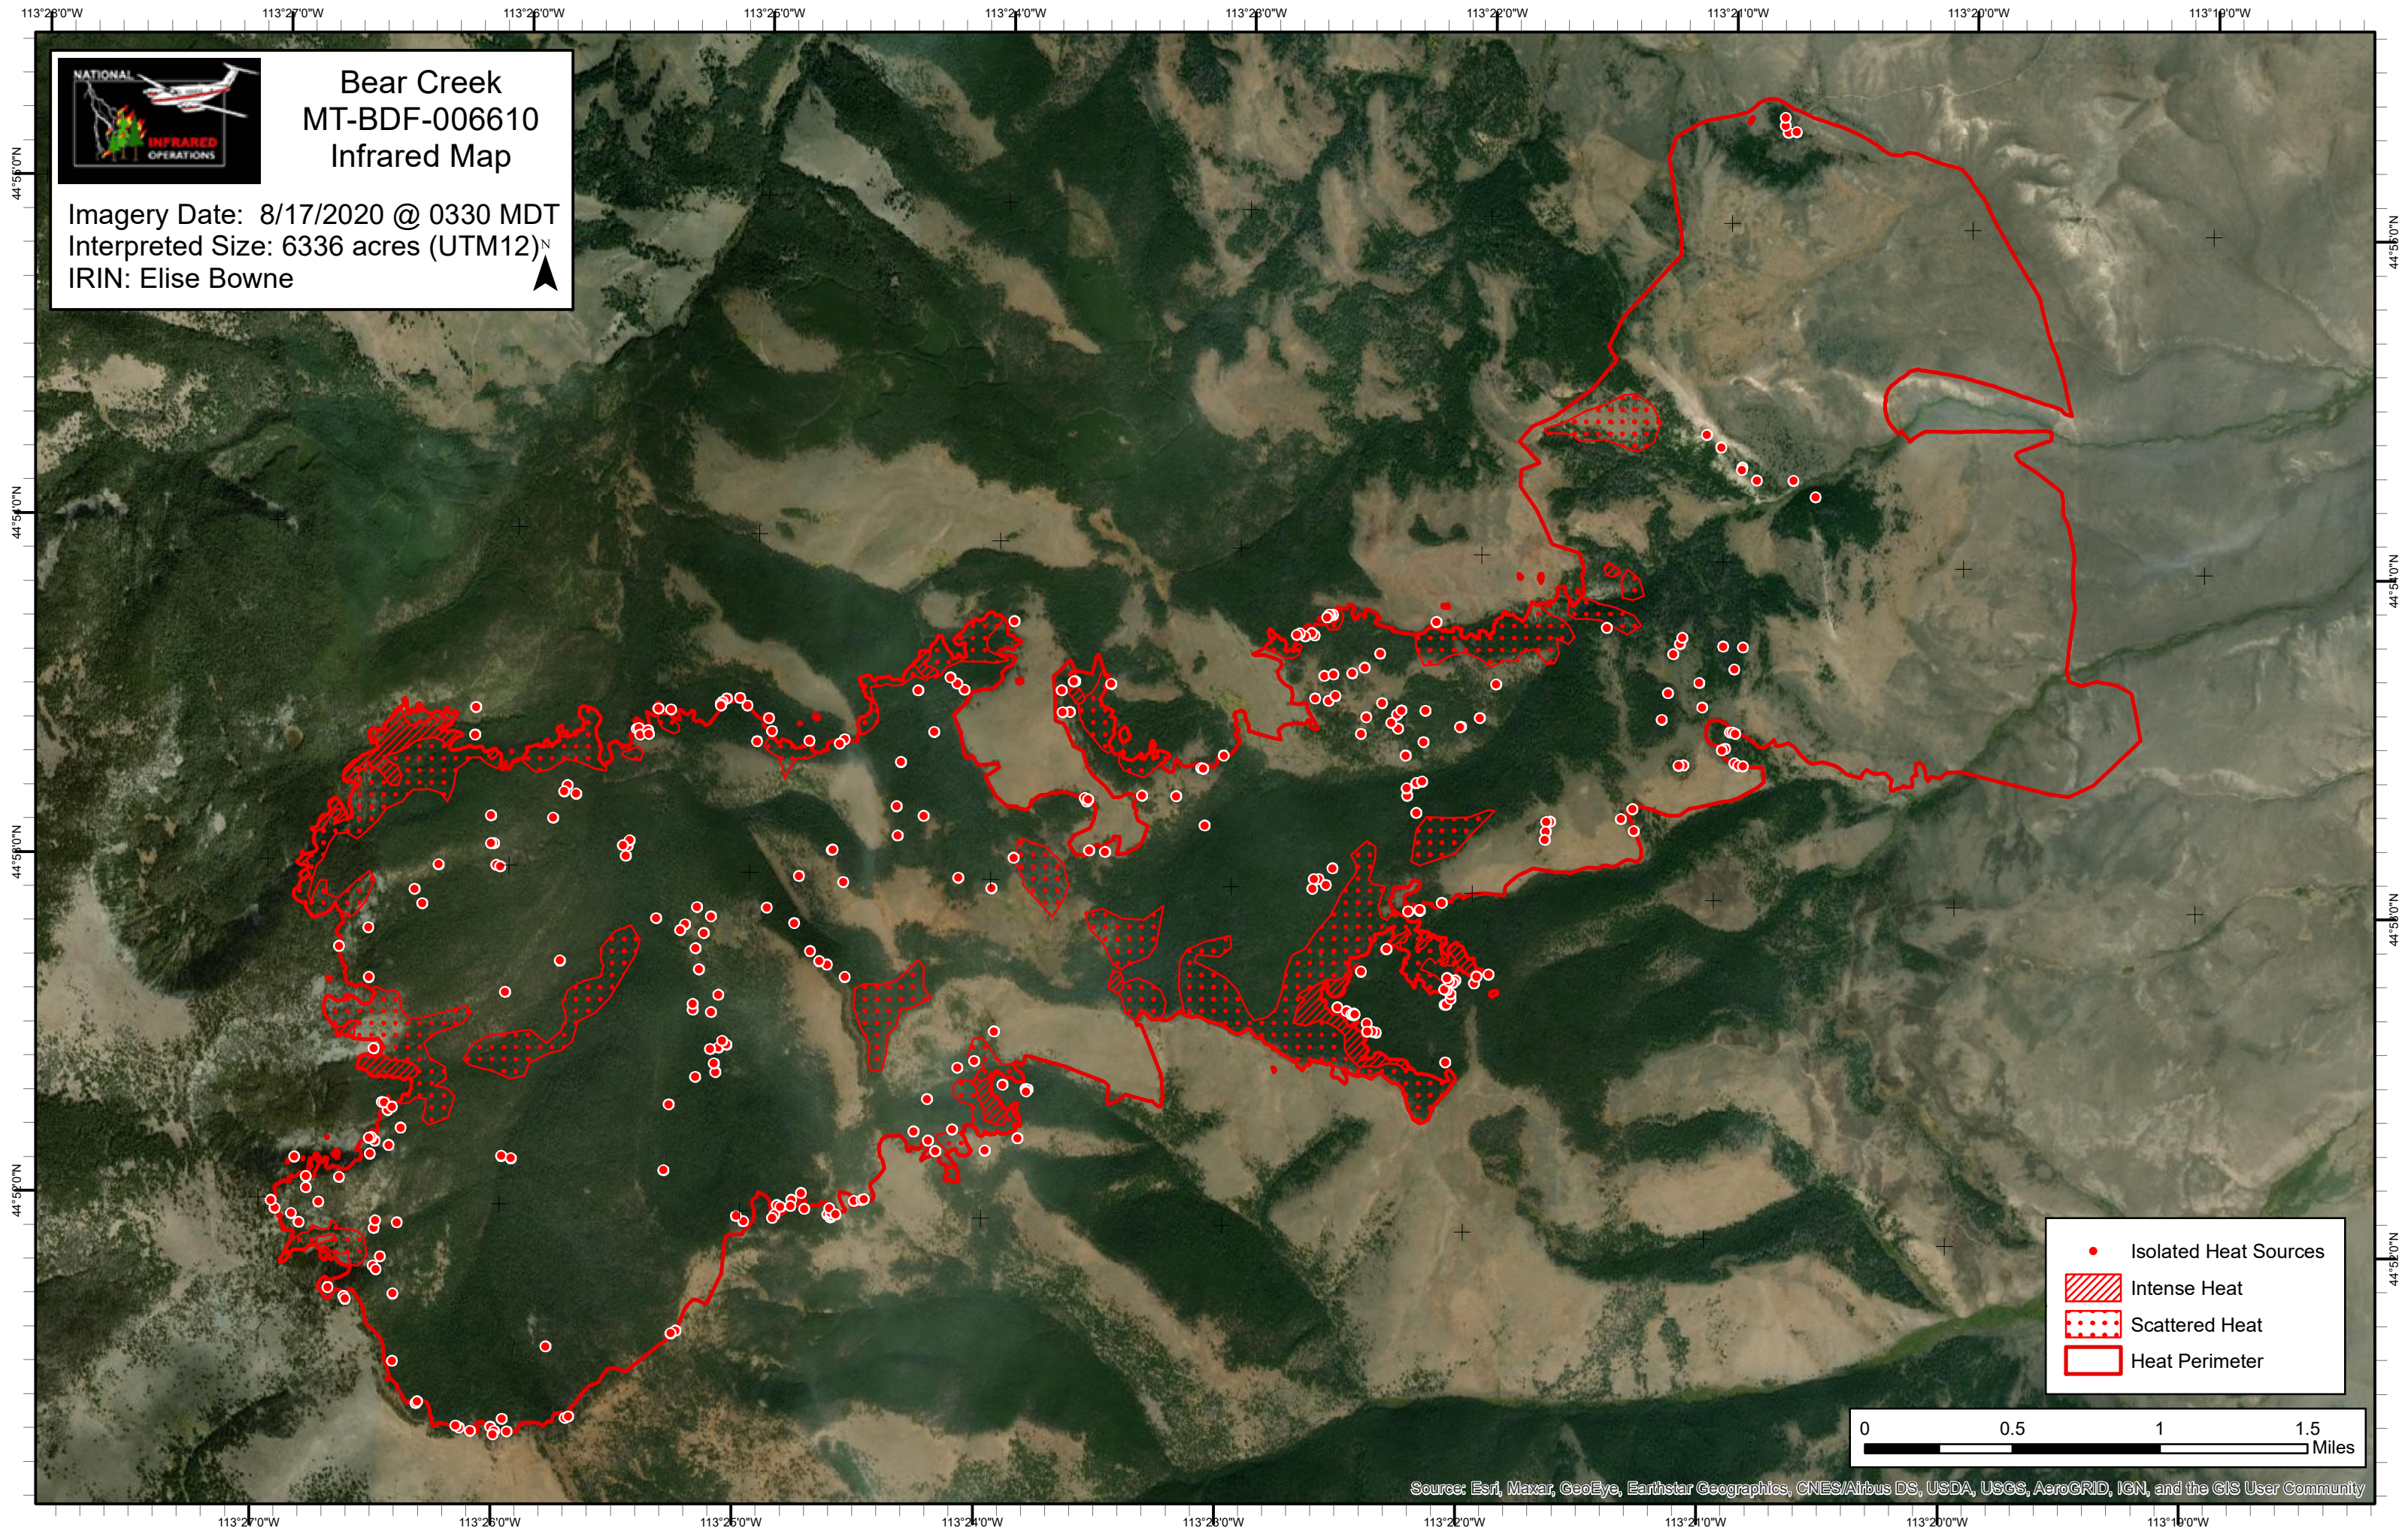

Bear Creek MT-BDF-006610 Infrared Map

Imagery Date: 8/17/2020 @ 0330 MDT
Interpreted Size: 6336 acres (UTM12)
IRIN: Elise Bowne

- Isolated Heat Sources
- ▨ Intense Heat
- Scattered Heat
- Heat Perimeter

Source: Esri, Maxar, GeoEye, Earthstar Geographics, CNES/Airbus DS, USDA, USGS, AeroGRID, IGN, and the GIS User Community